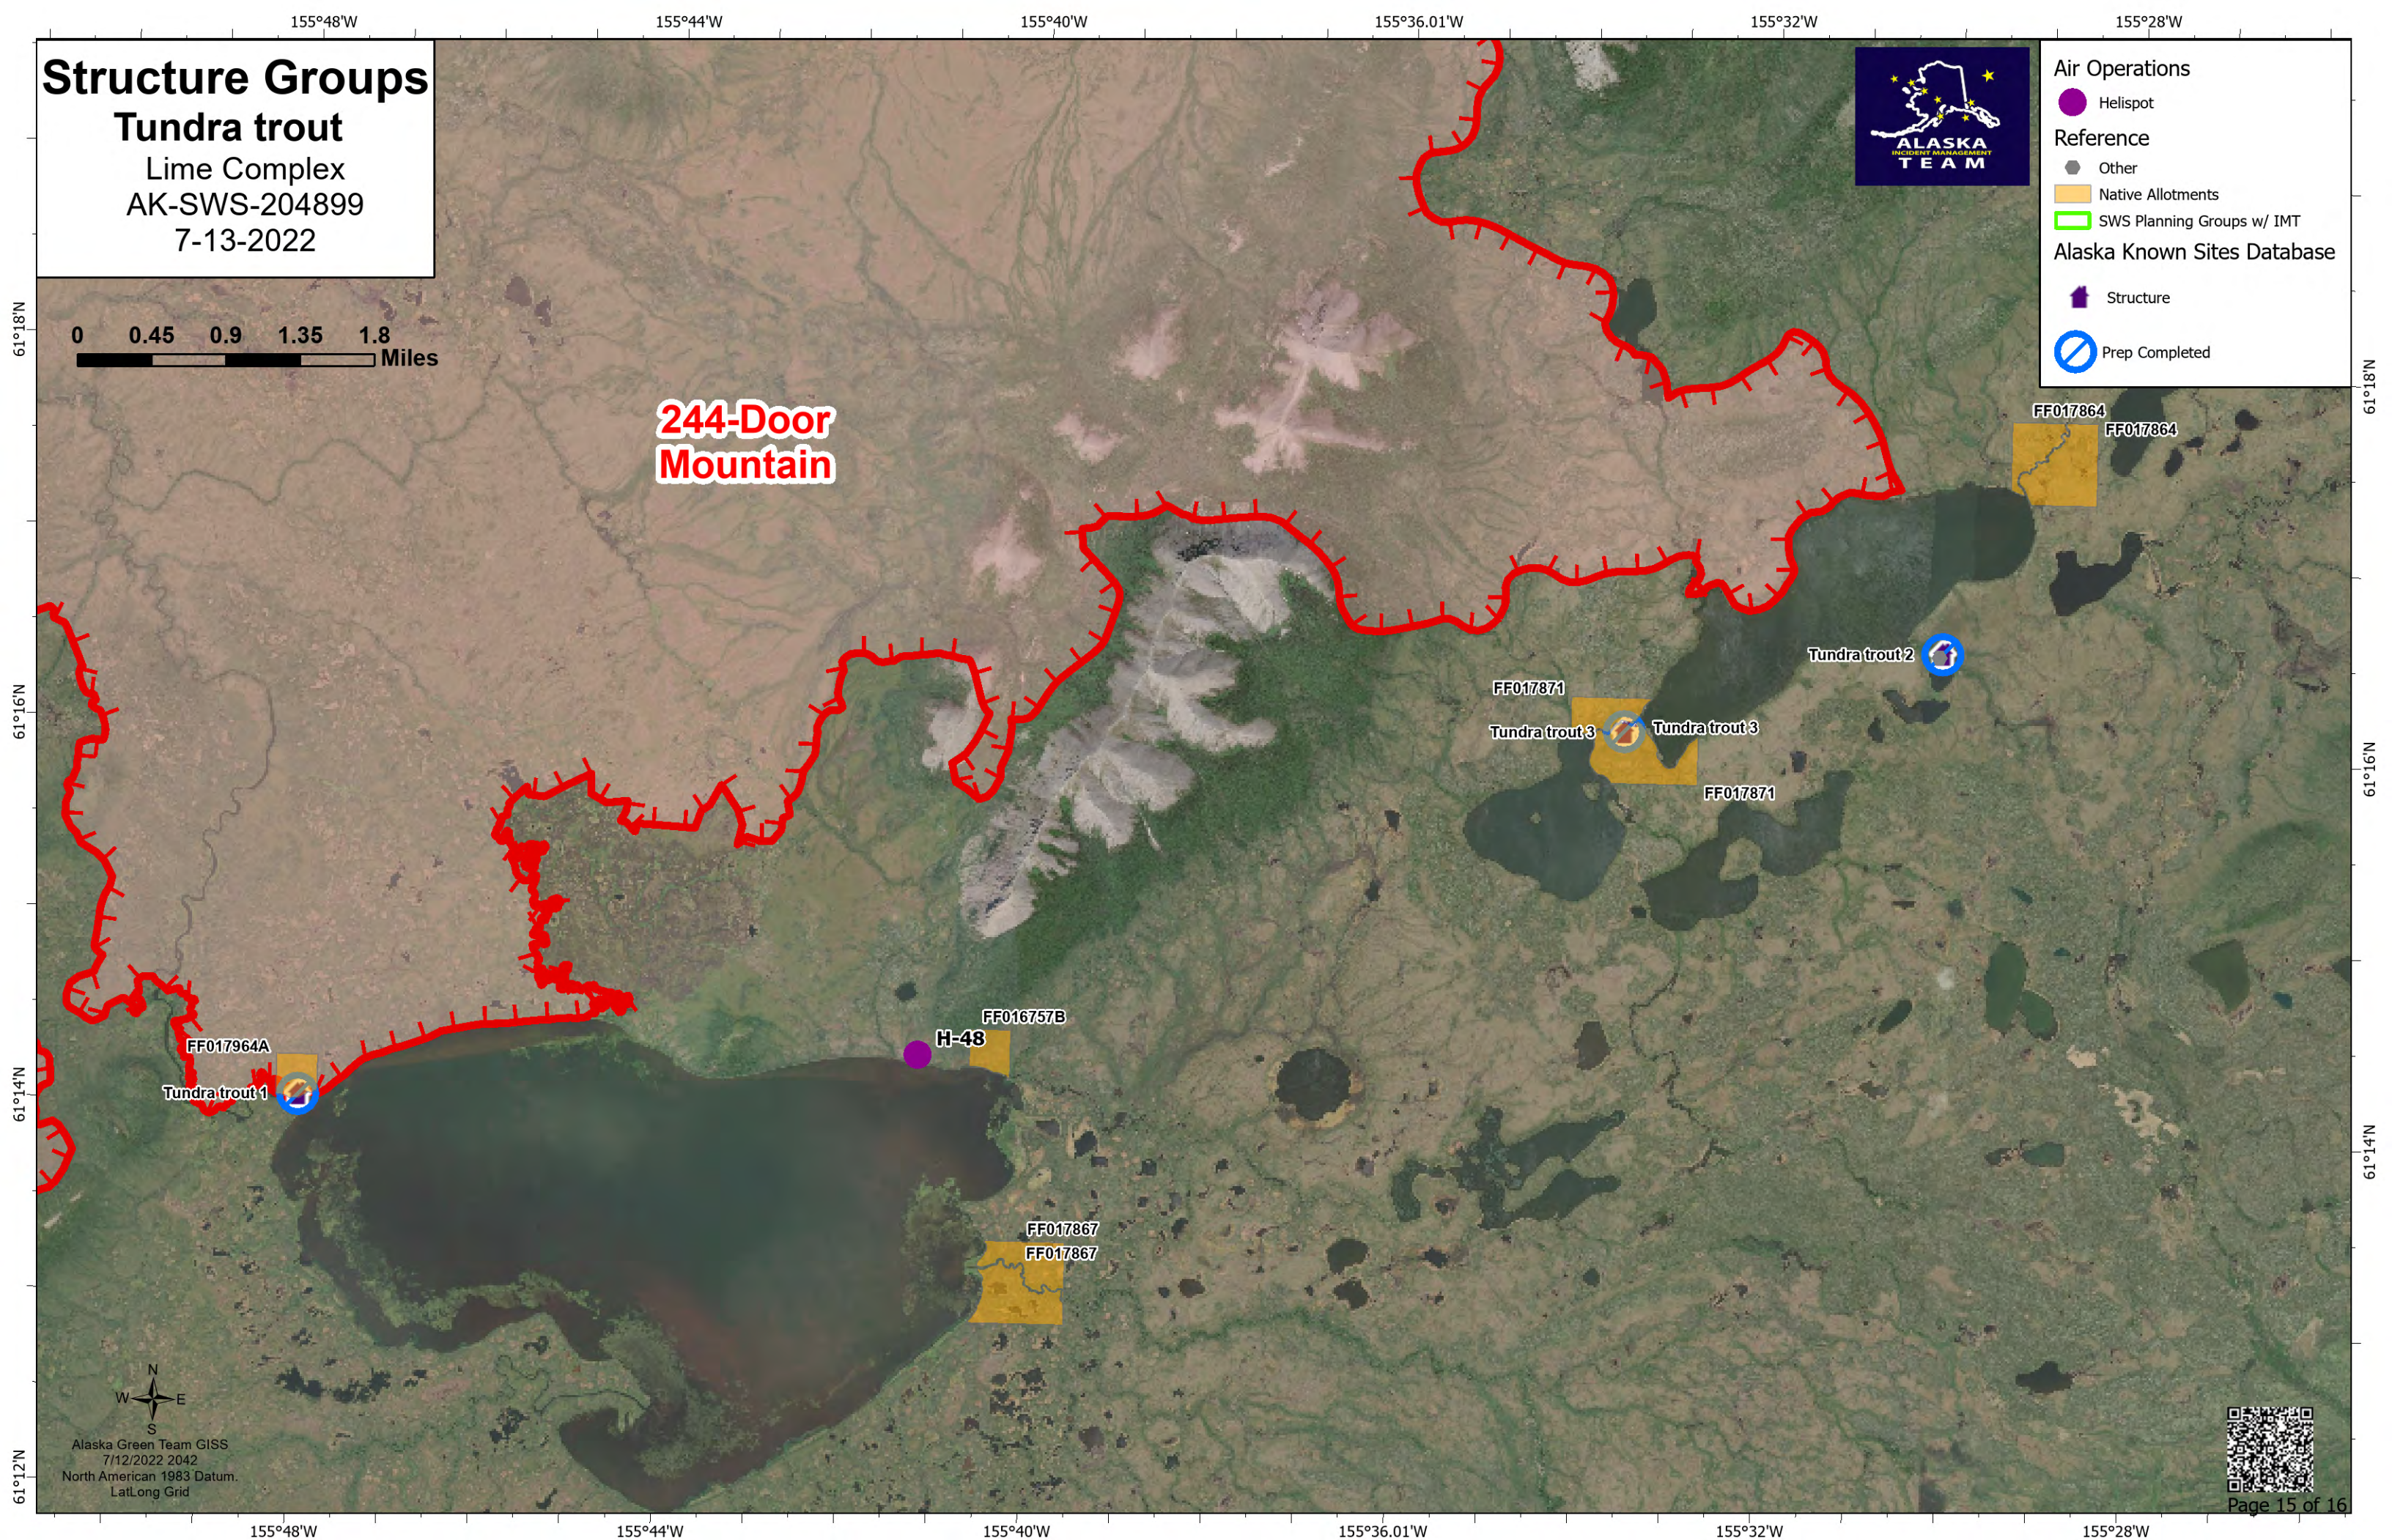

Structure Groups

Tundra trout

Lime Complex
AK-SWS-204899
7-13-2022

- Air Operations
 - Helispot
- Reference
 - Other
 - Native Allotments
 - SWS Planning Groups w/ IMT
- Alaska Known Sites Database
 - Structure
 - Prep Completed

244-Door Mountain

Alaska Green Team GISS
7/12/2022 2042
North American 1983 Datum
LatLong Grid