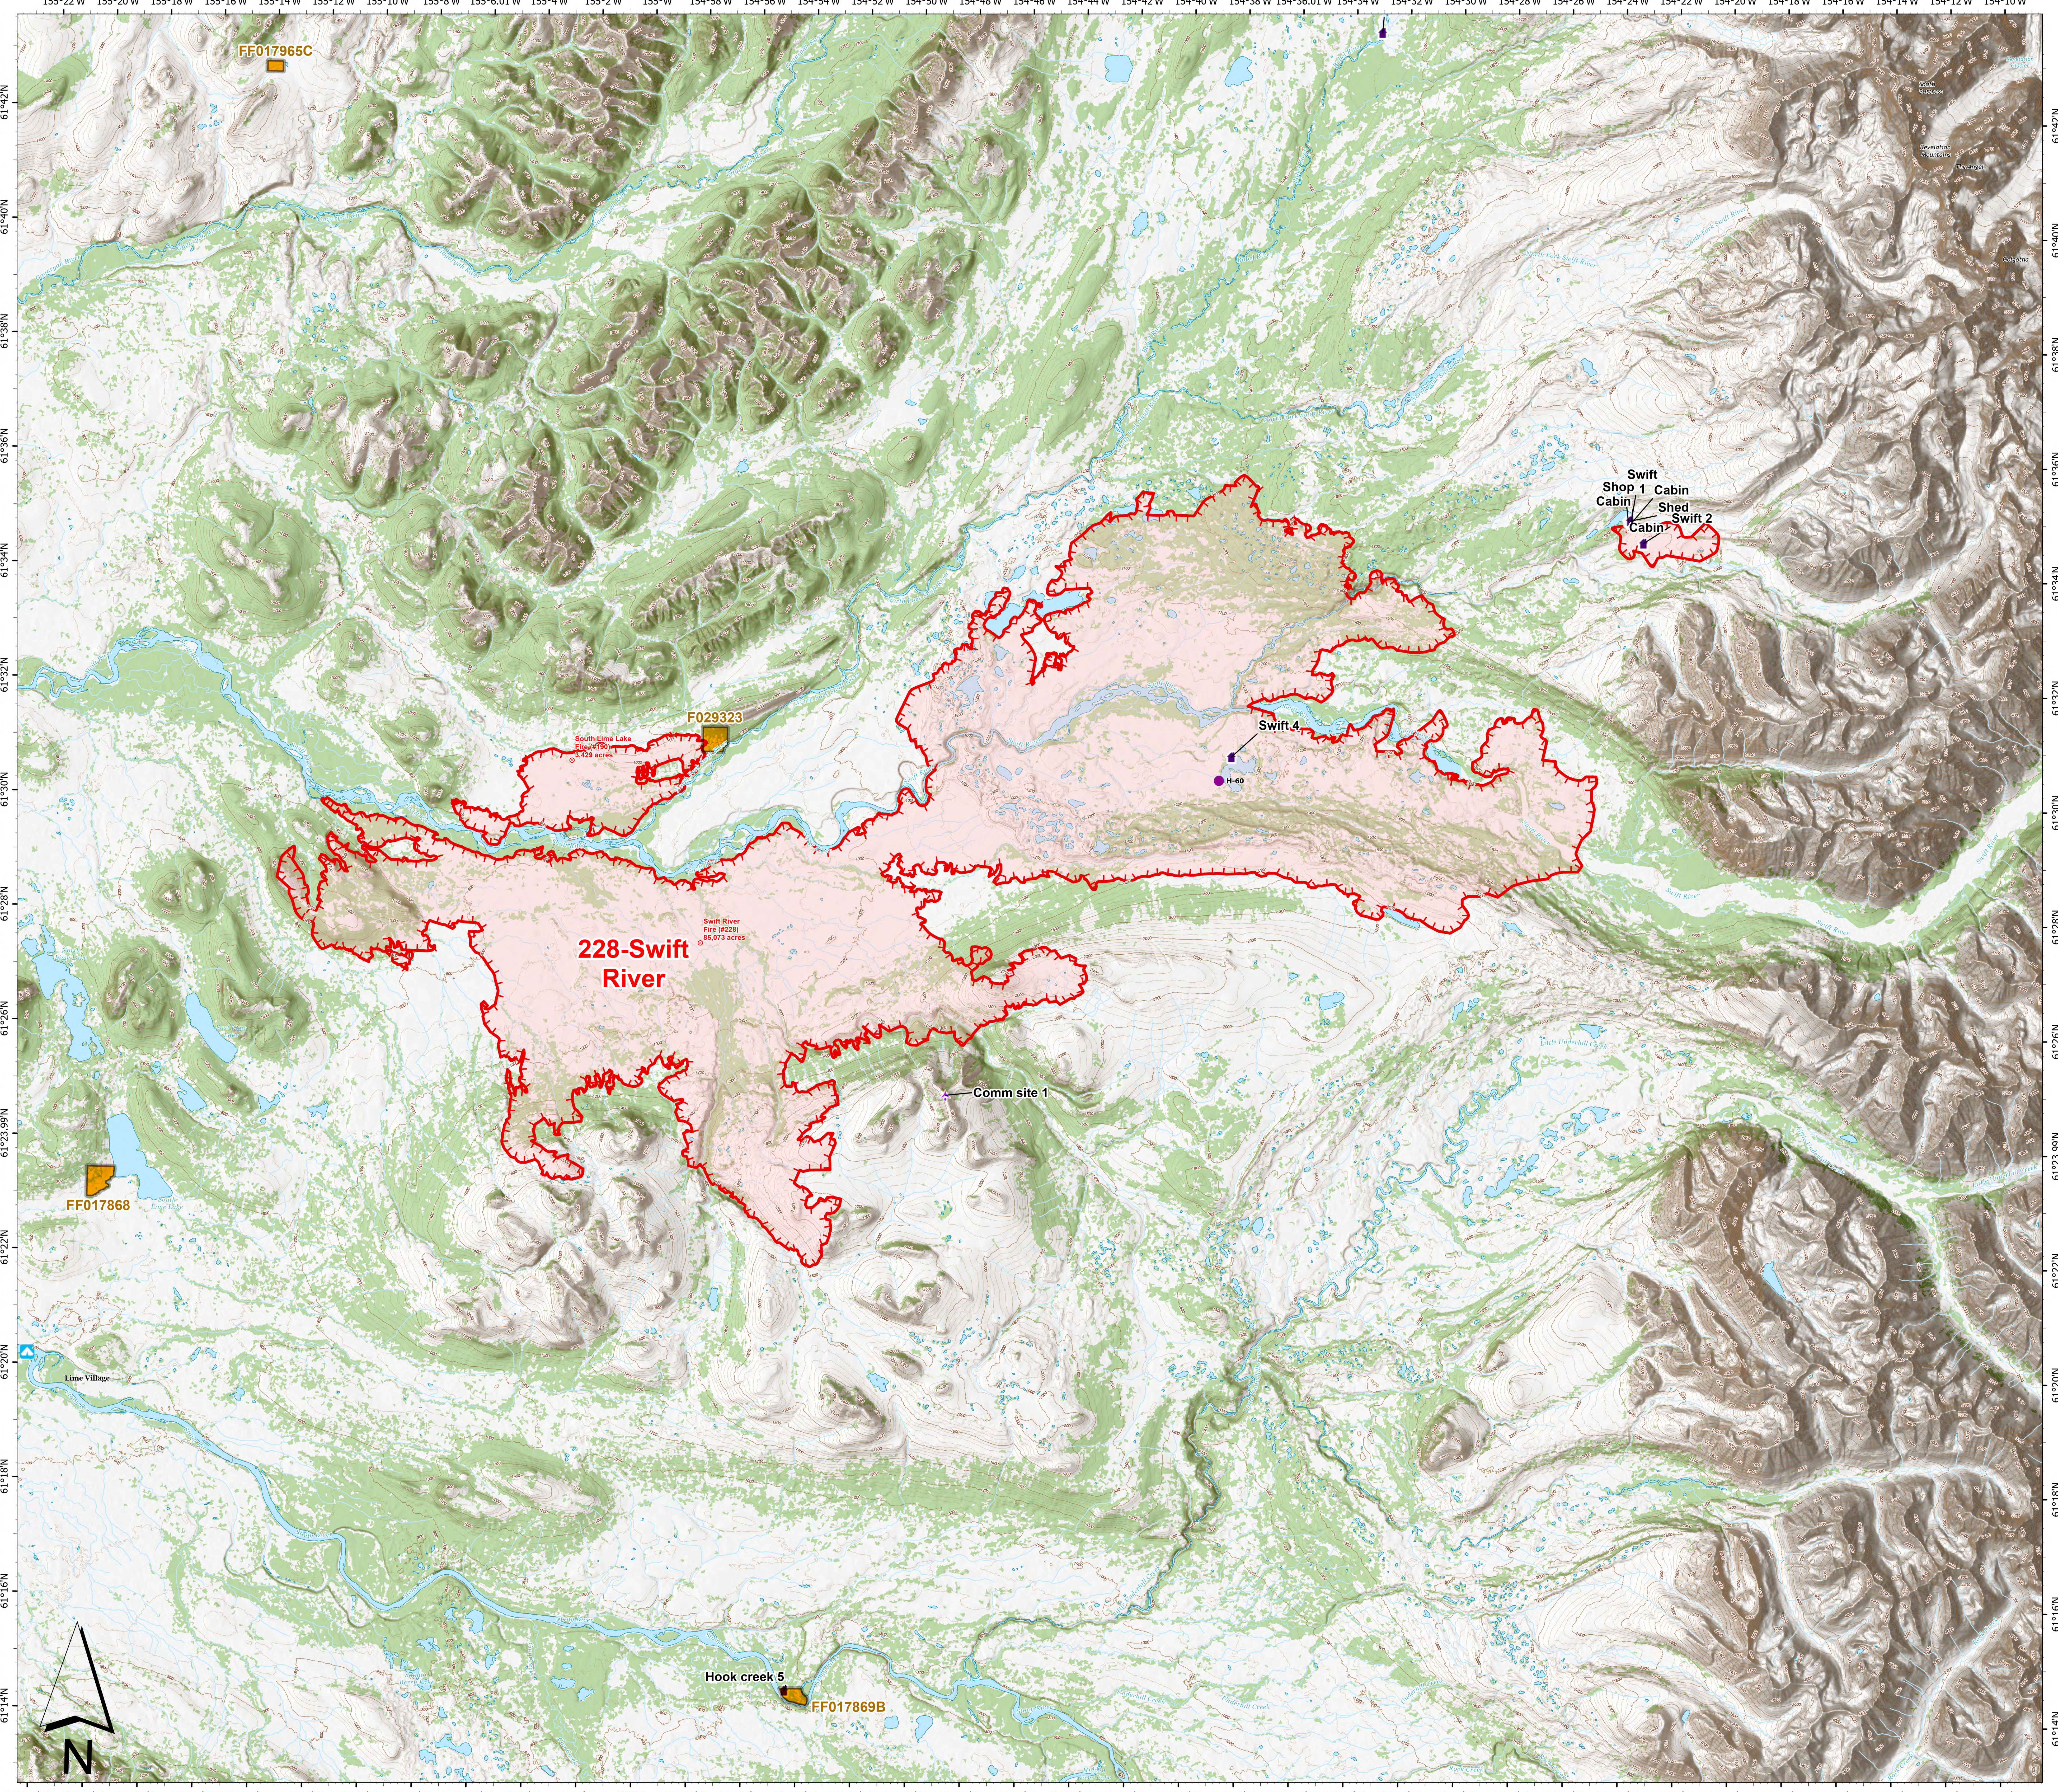

Operations Map 228-Swift River

Lime Complex
AK-SWS-204899
7-14-2022

- Structure
- Camp
- Communications
- Fire Origin
- Helispot
- Native Allotments
- SWS Planning Groups w/ IMT
- Uncontained
- Wildfire Daily Fire Perimeter
- LandCover_Woodland

7/13/2022 1829
Satellite Imagery
North American 1983 Datum, LatLong Grid