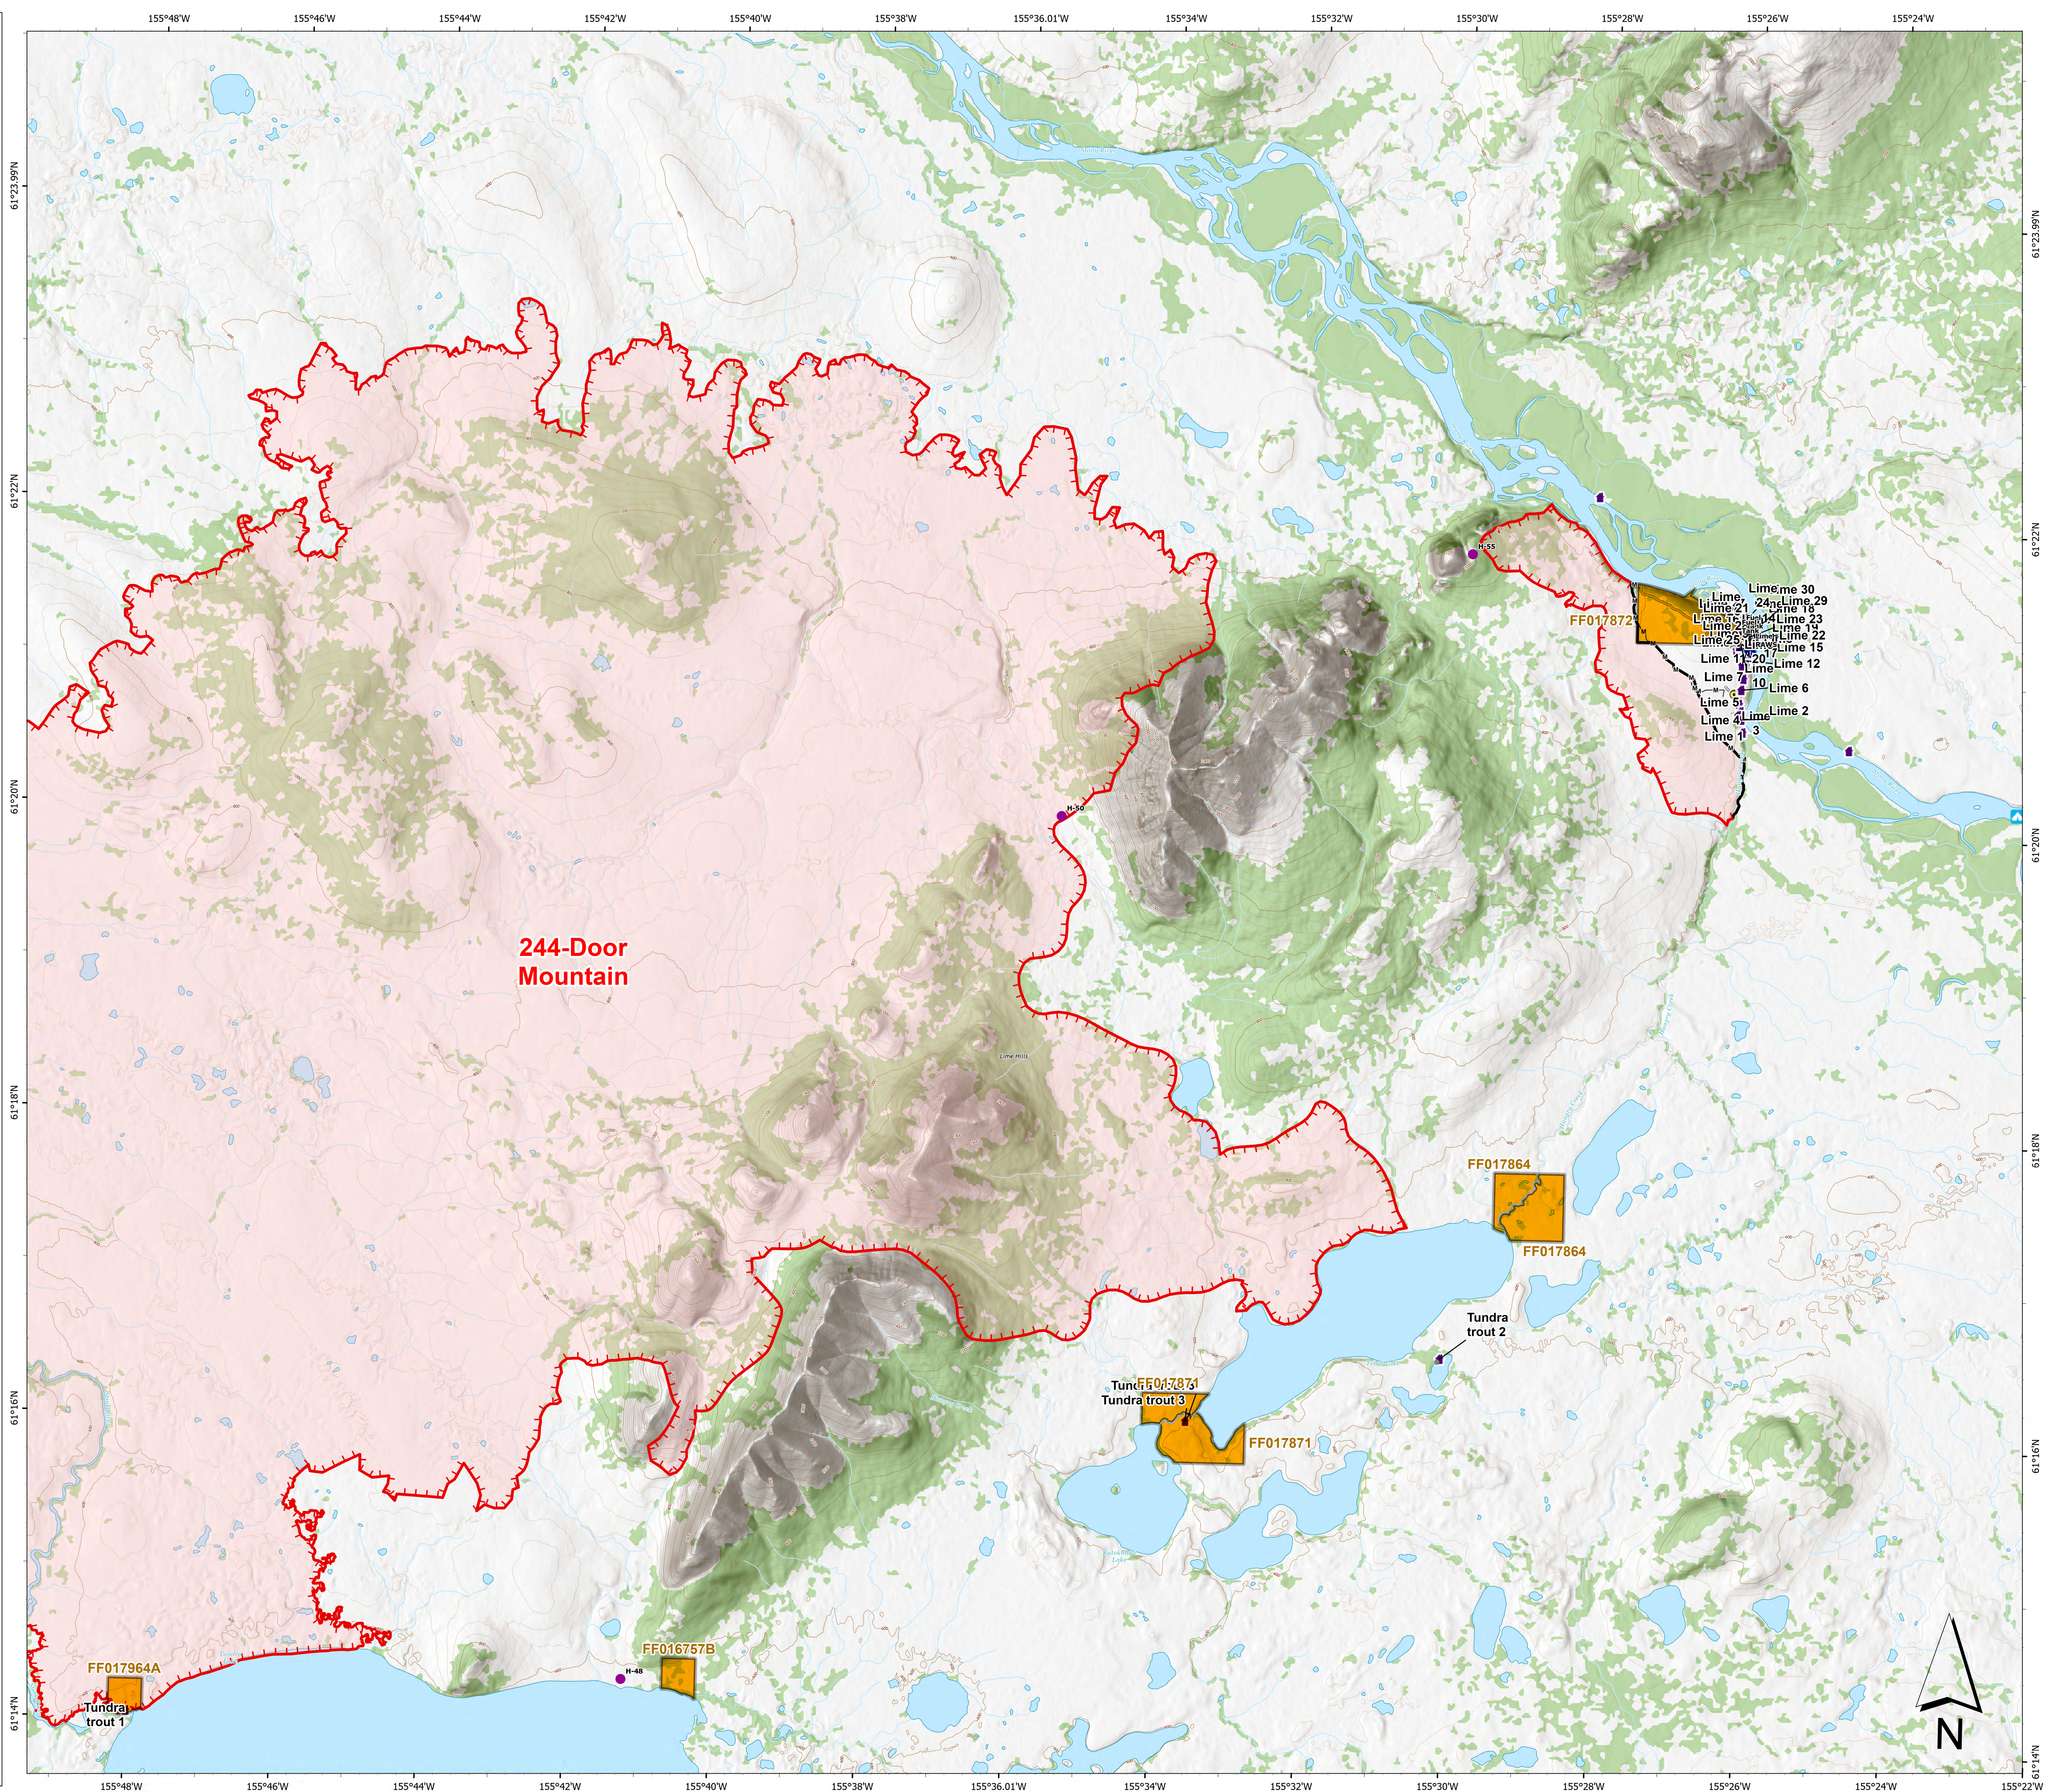

# Operations Map Lime Village/ Trout Lake

Lime Complex  
AK-SWS-204899  
7-14-2022

- Communities
- Structure
- Camp
- Communications
- Other
- Helispot
- Other
- Mobile Weather Unit
- Internet Access
- Hazard
- Native Allotments
- SWS Planning Groups w/ IMT
- Completed Mixed Construction Line
- Access or Improved Road
- Other
- Contained
- Uncontained
- Wildfire Daily Fire Perimeter
- LandCover\_Woodland

7/13/2022 1814  
Satellite Imagery  
North American 1983 Datum, LatLong Grid

**244-Door  
Mountain**

Lime 30  
Lime 24  
Lime 29  
Lime 21  
Lime 18  
Lime 14  
Lime 23  
Lime 19  
Lime 22  
Lime 17  
Lime 15  
Lime 11  
Lime 20  
Lime 12  
Lime 7  
Lime 10  
Lime 6  
Lime 5  
Lime 2  
Lime 4  
Lime 1  
Lime 3

FF017872

FF017864

FF017864

FF017871  
Tundra trout 3

FF017871

Tundra trout 2

FF017964A

Tundra trout 1