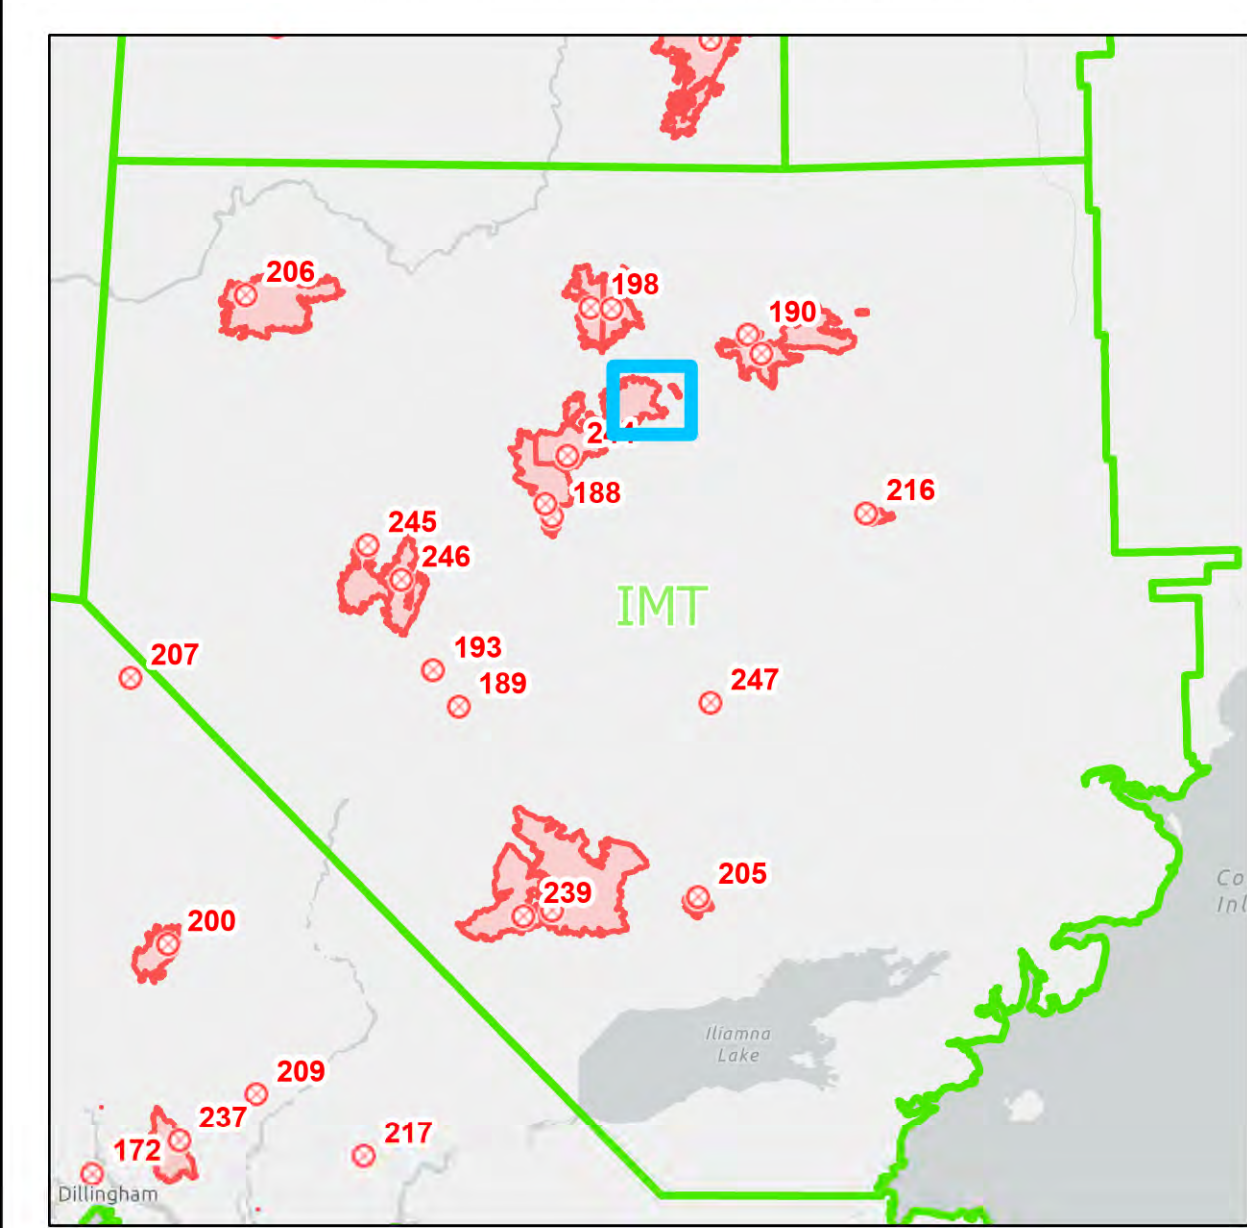

# Operations Map Lime Village/ Trout Lake

Lime Complex  
AK-SWS-204899  
7-14-2022

- Communities
- Structure
- Camp
- Communications
- Other
- Helispot
- Other
- Mobile Weather Unit
- Internet Access
- Hazard
- Native Allotments
- SWS Planning Groups w/ IMT
- Completed Mixed Construction Line
- Access or Improved Road
- Other
- Contained
- Uncontained
- Wildfire Daily Fire Perimeter
- LandCover\_Woodland

7/13/2022 1814  
Satellite Imagery  
North American 1983 Datum, LatLong Grid

**244-Door  
Mountain**

Lime 30  
Lime 24  
Lime 29  
Lime 21  
Lime 18  
Lime 14  
Lime 23  
Lime 19  
Lime 22  
Lime 17  
Lime 15  
Lime 11  
Lime 20  
Lime 12  
Lime 7  
Lime 10  
Lime 6  
Lime 5  
Lime 2  
Lime 4  
Lime 1  
Lime 3

FF017872

FF017864

FF017864

FF017871  
Tundra trout 3

FF017871

Tundra trout 2

FF017964A

Tundra trout 1