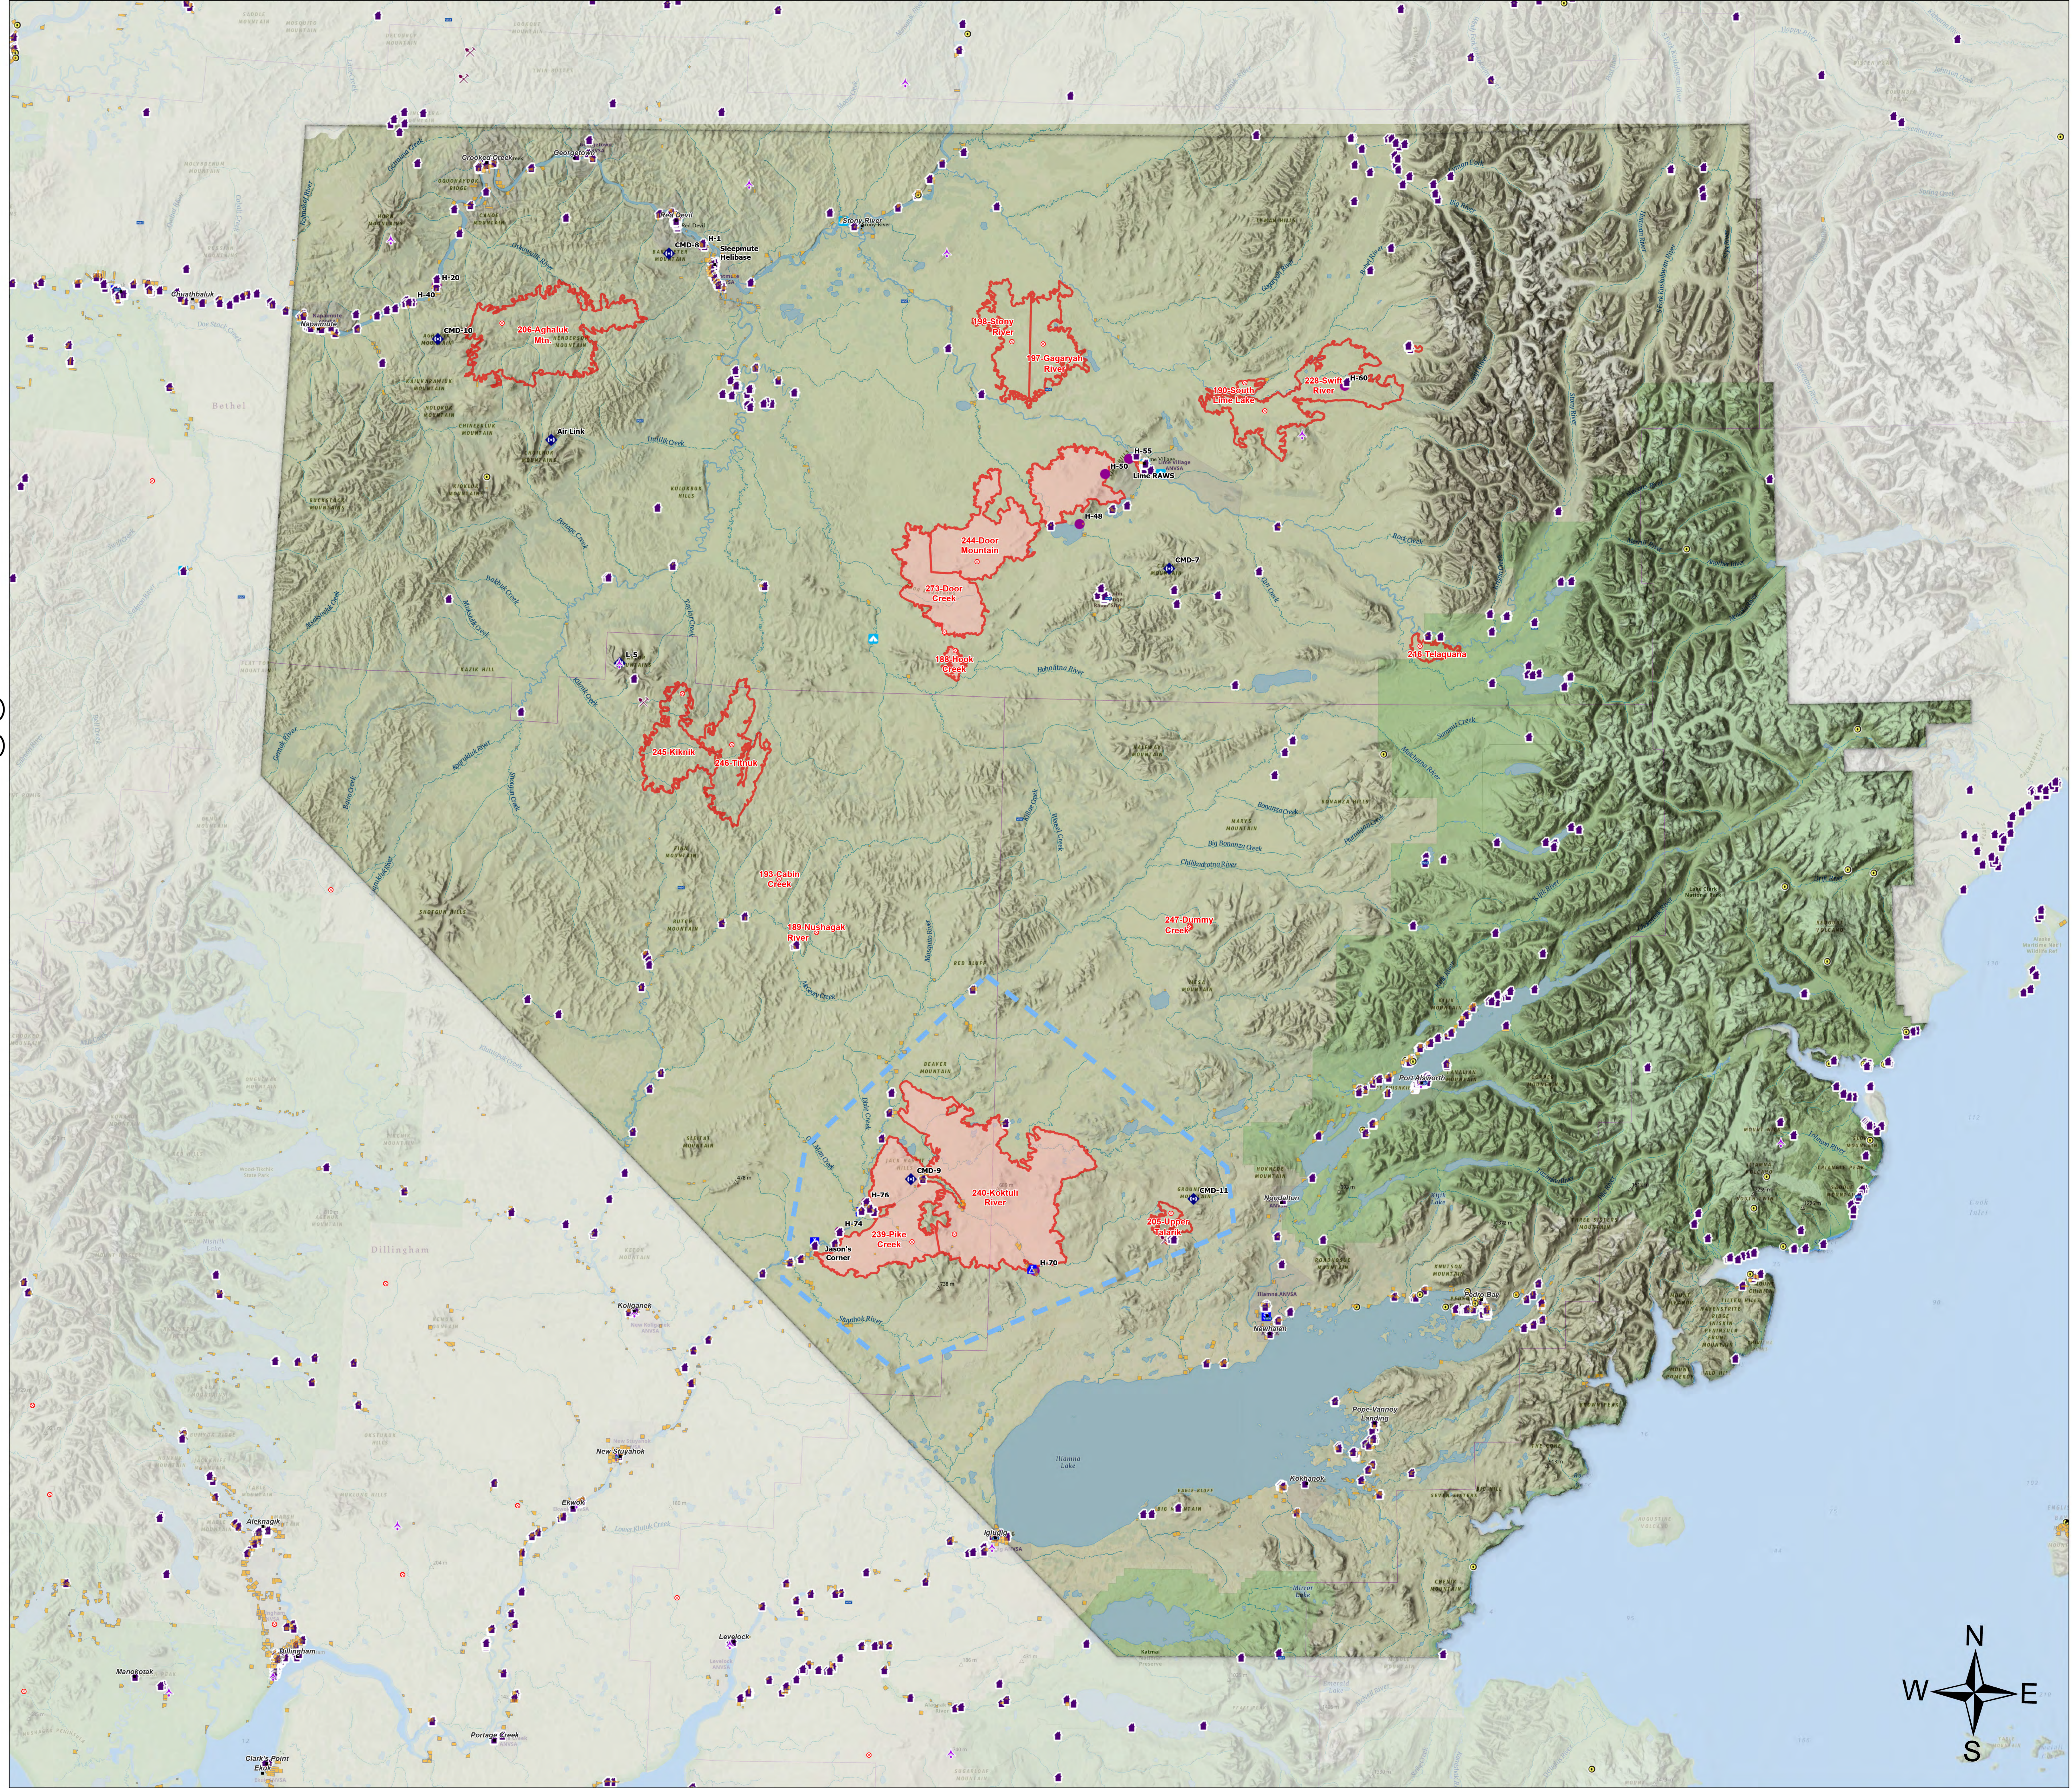

Situation

Lime Complex
AK-SWS-204899
7-14-2022

- Communities
- Native Allotments
- Fire Origin
- Structure
- Mining Camp/Equipment
- Camp
- Communications
- RAWS
- Other
- Temporary Flight Restriction
- Staffed Fires
- Unstaffed Fires
- Fire Heat VIIRS I-Band (48 hrs)
- Fire Heat VIIRS I-Band (48 hrs)
- BackgroundPoly_Erase

7/13/2022 1821
North American 1983 Datum, LatLong
Grid