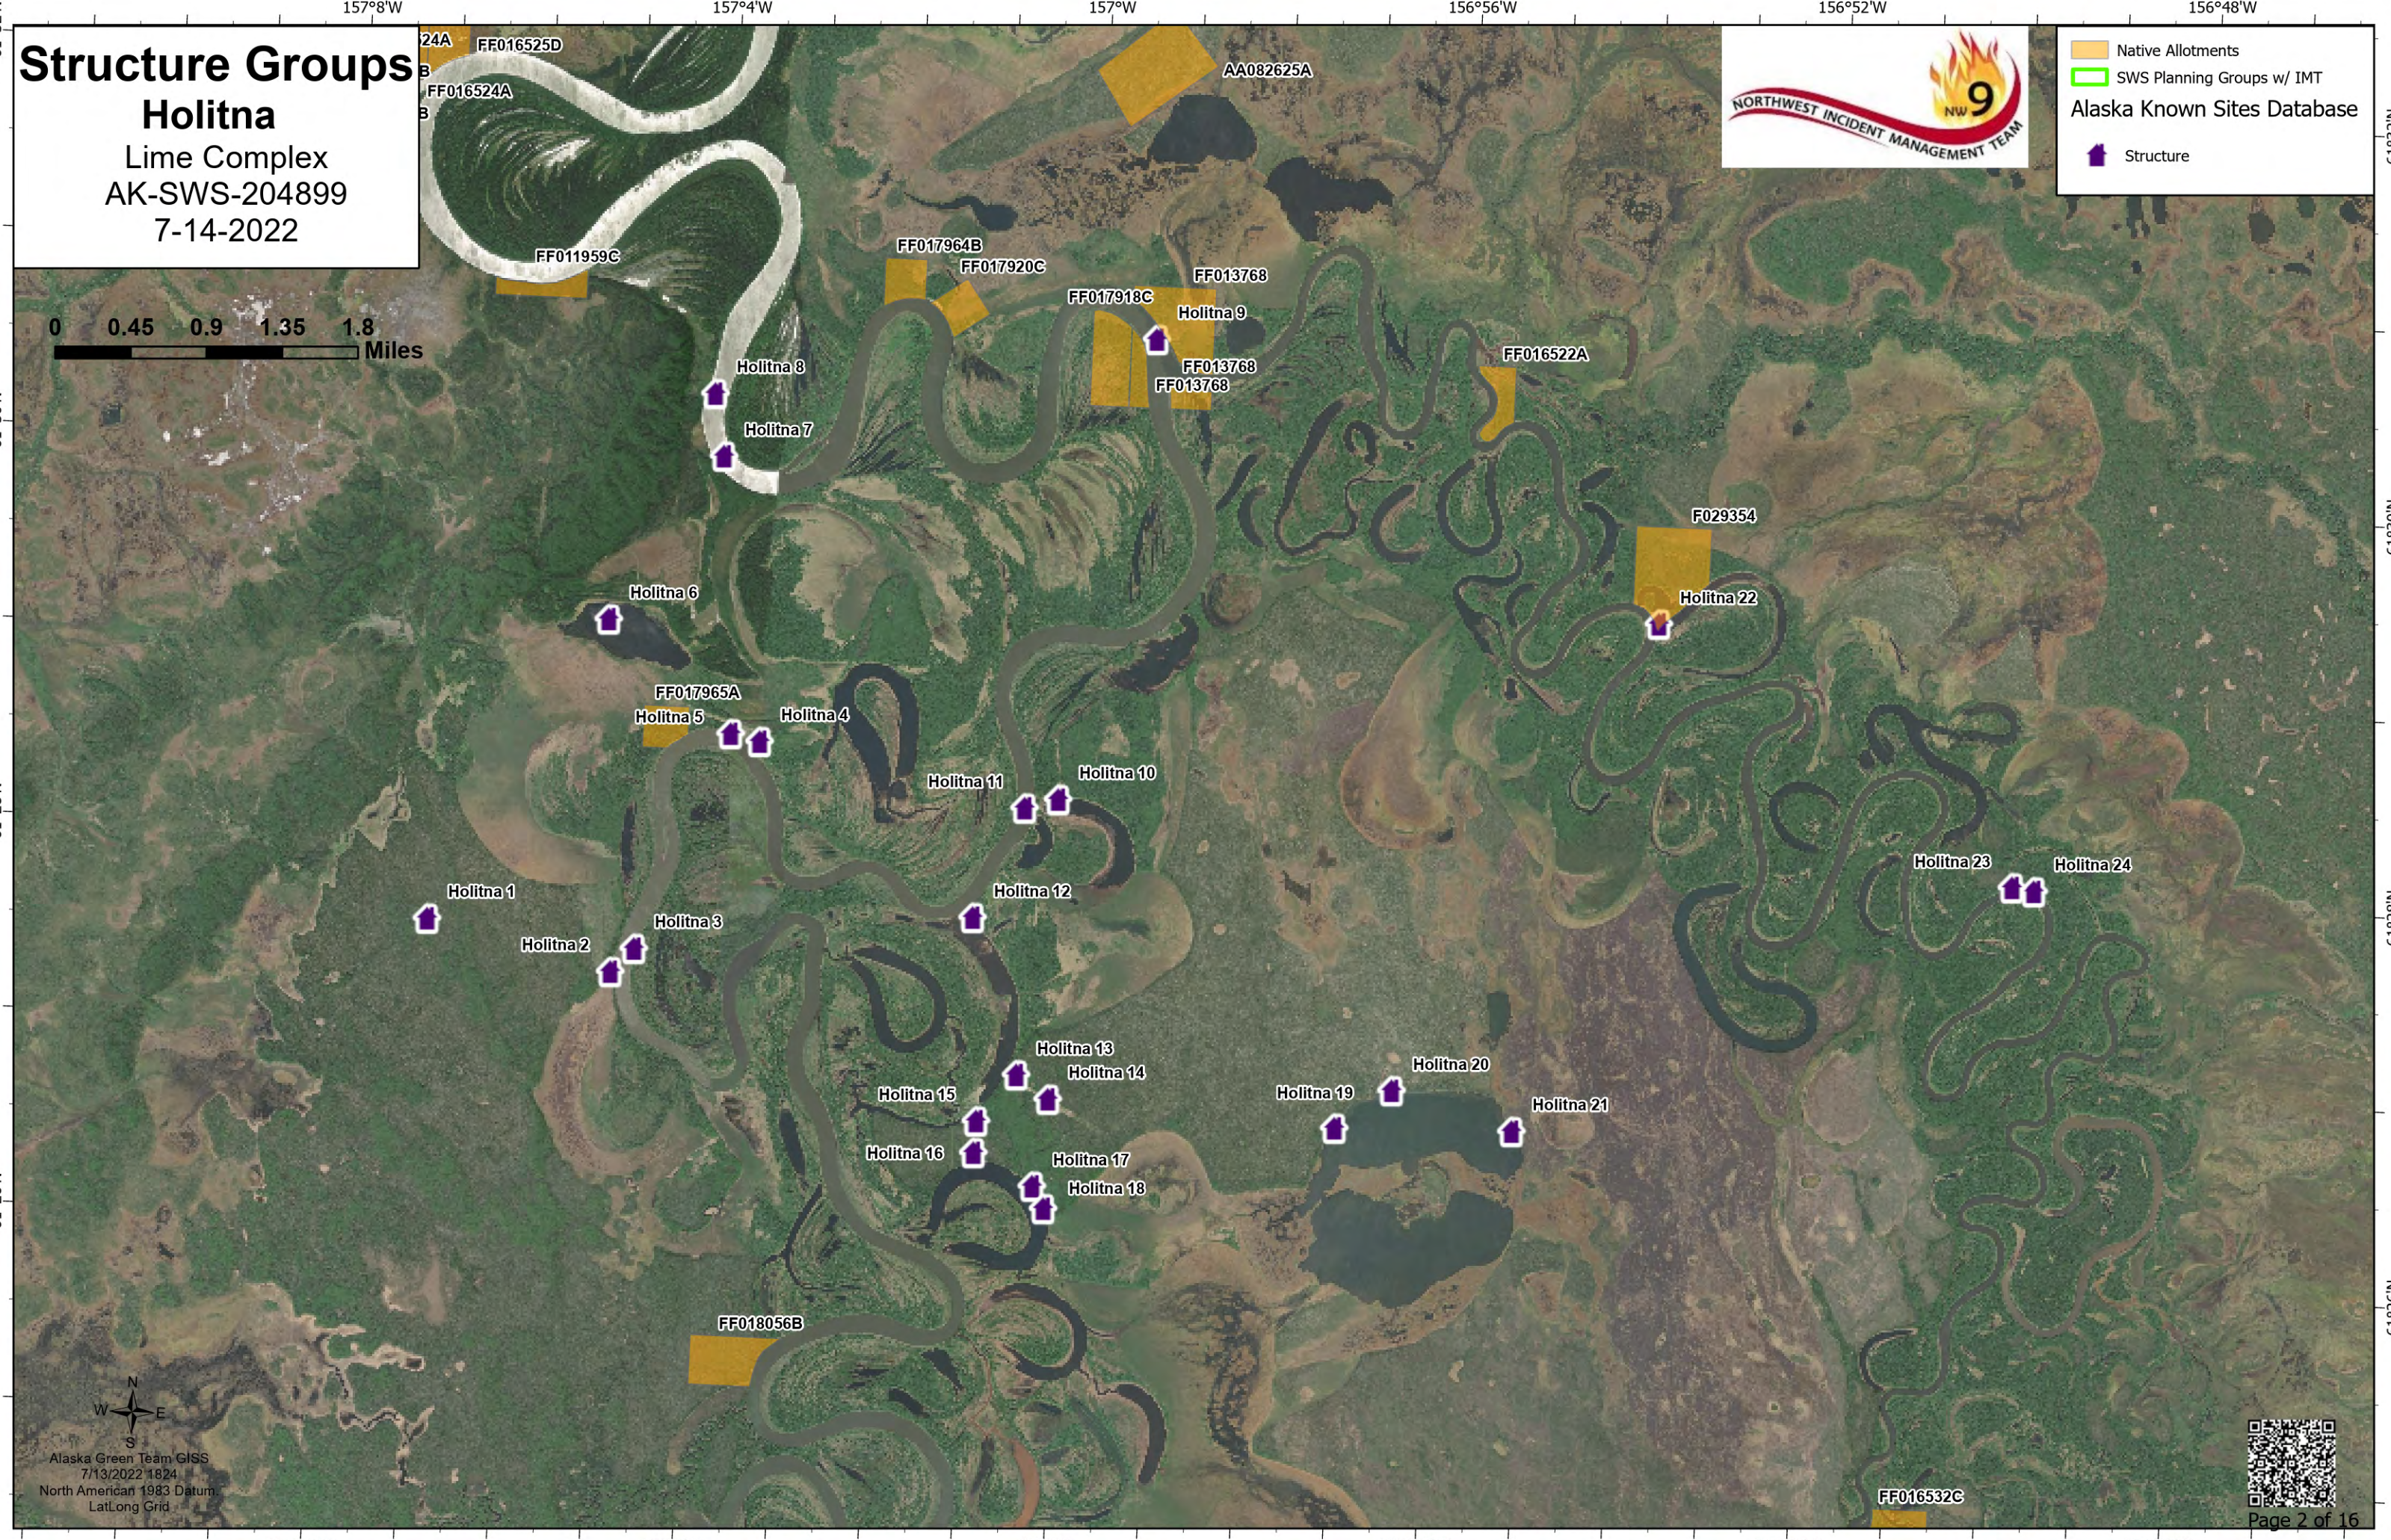

Structure Groups

Holitna

Lime Complex
AK-SWS-204899
7-14-2022

Native Allotments
SWS Planning Groups w/ IMT
Alaska Known Sites Database
Structure

Alaska Green Team GLSS
7/13/2022 1824
North American 1983 Datum
Lat/Long Grid