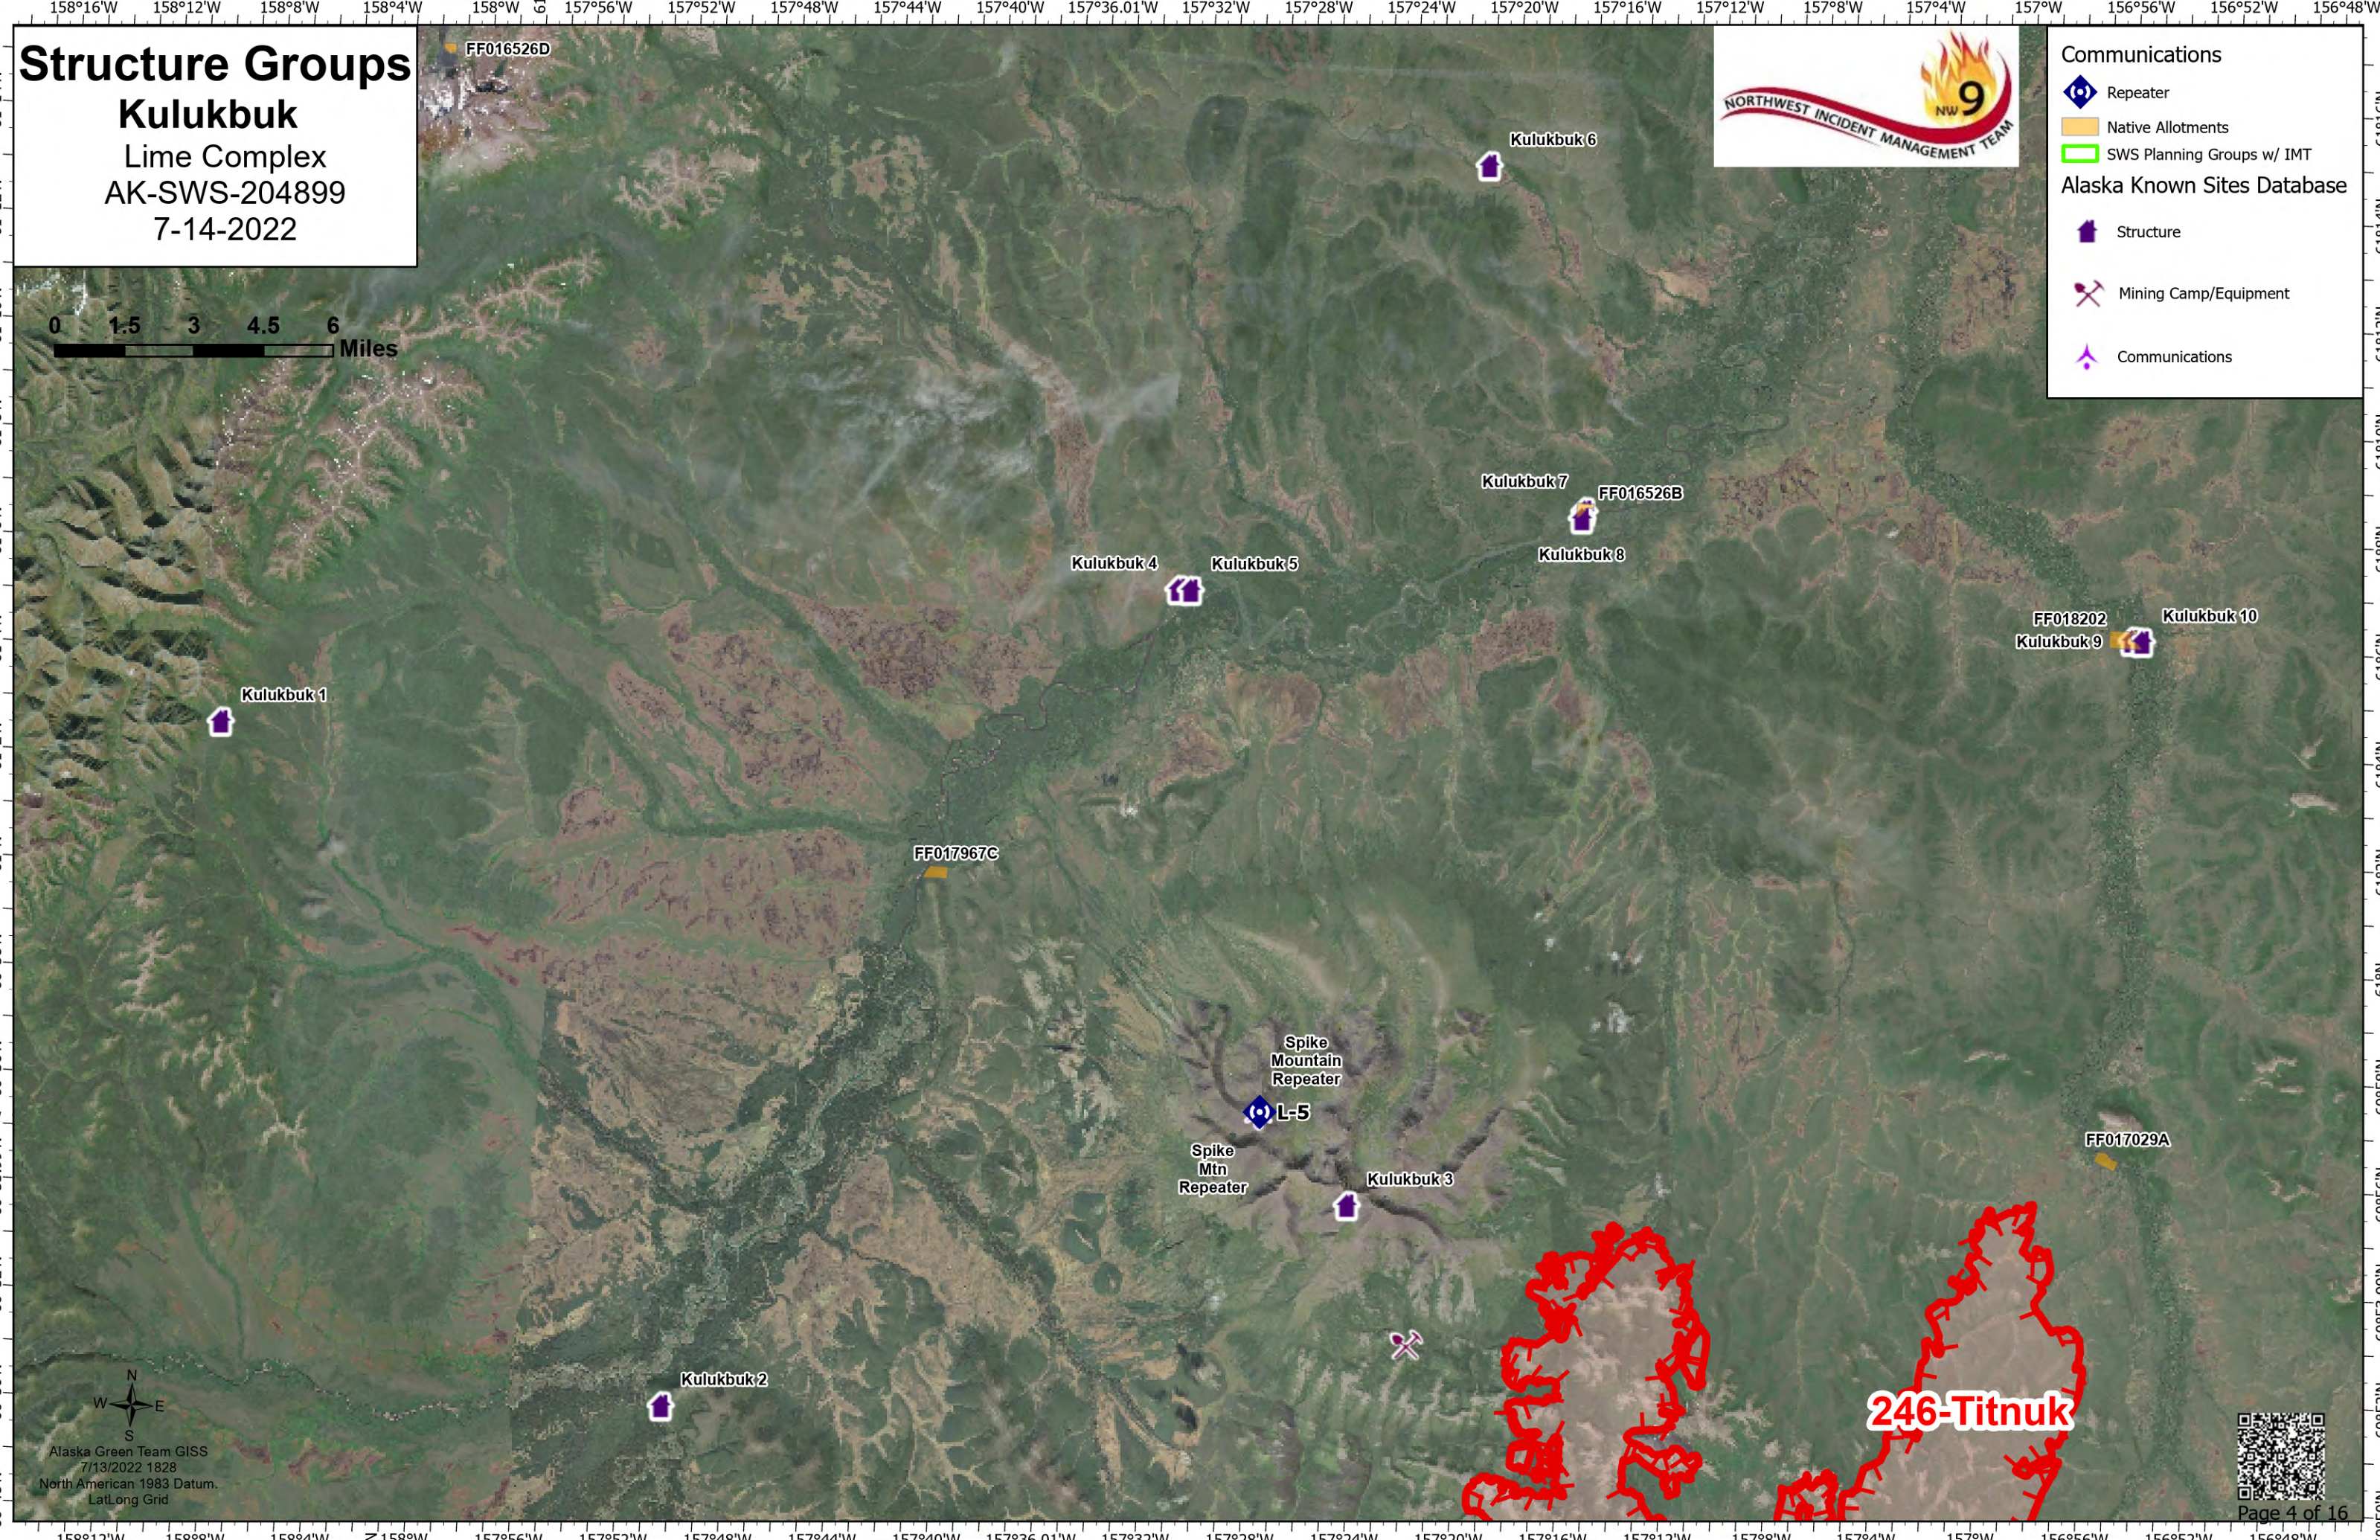

Structure Groups

Kulukbuk

Lime Complex
AK-SWS-204899
7-14-2022

- Communications
- Repeater
 - Native Allotments
 - SWS Planning Groups w/ IMT
- Alaska Known Sites Database
- Structure
 - Mining Camp/Equipment
 - Communications

Alaska Green Team GIS
7/13/2022 1828
North American 1983 Datum
Lat/Long Grid