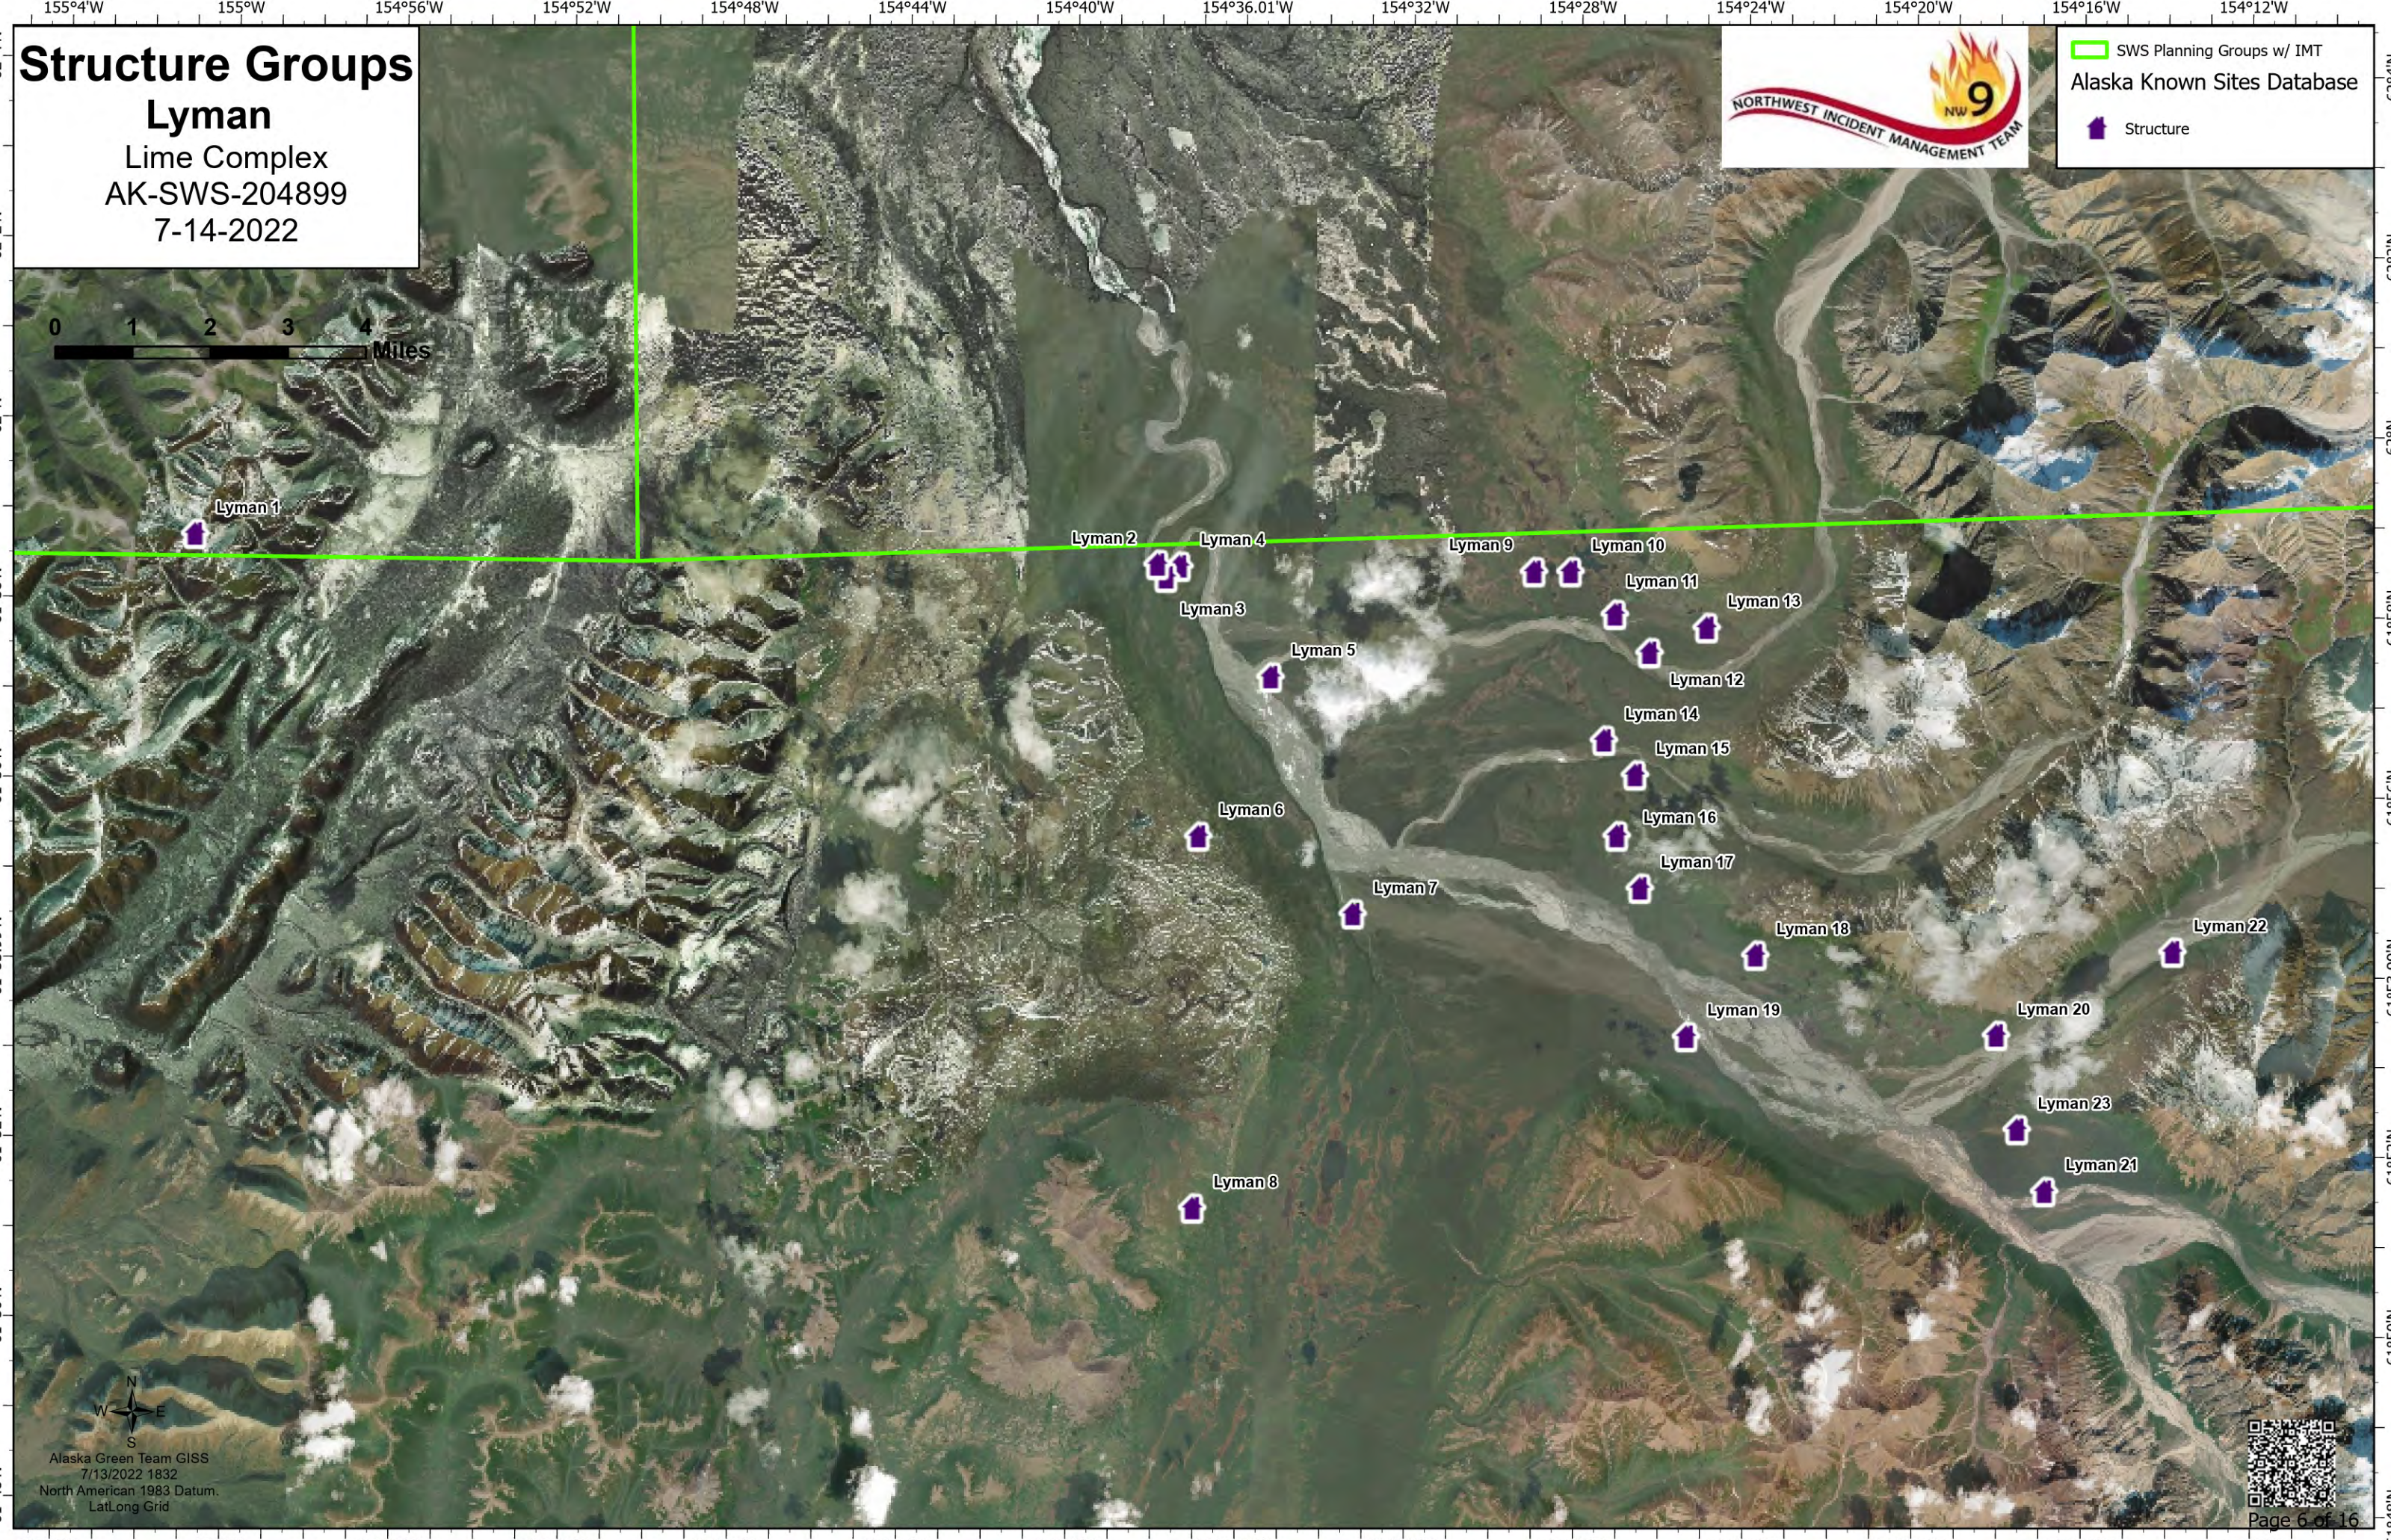

Structure Groups

Lyman

Lime Complex
AK-SWS-204899
7-14-2022

SWS Planning Groups w/ IMT
Alaska Known Sites Database

- Structure

Alaska Green Team GISS
7/13/2022 1832
North American 1983 Datum
Lat/Long Grid