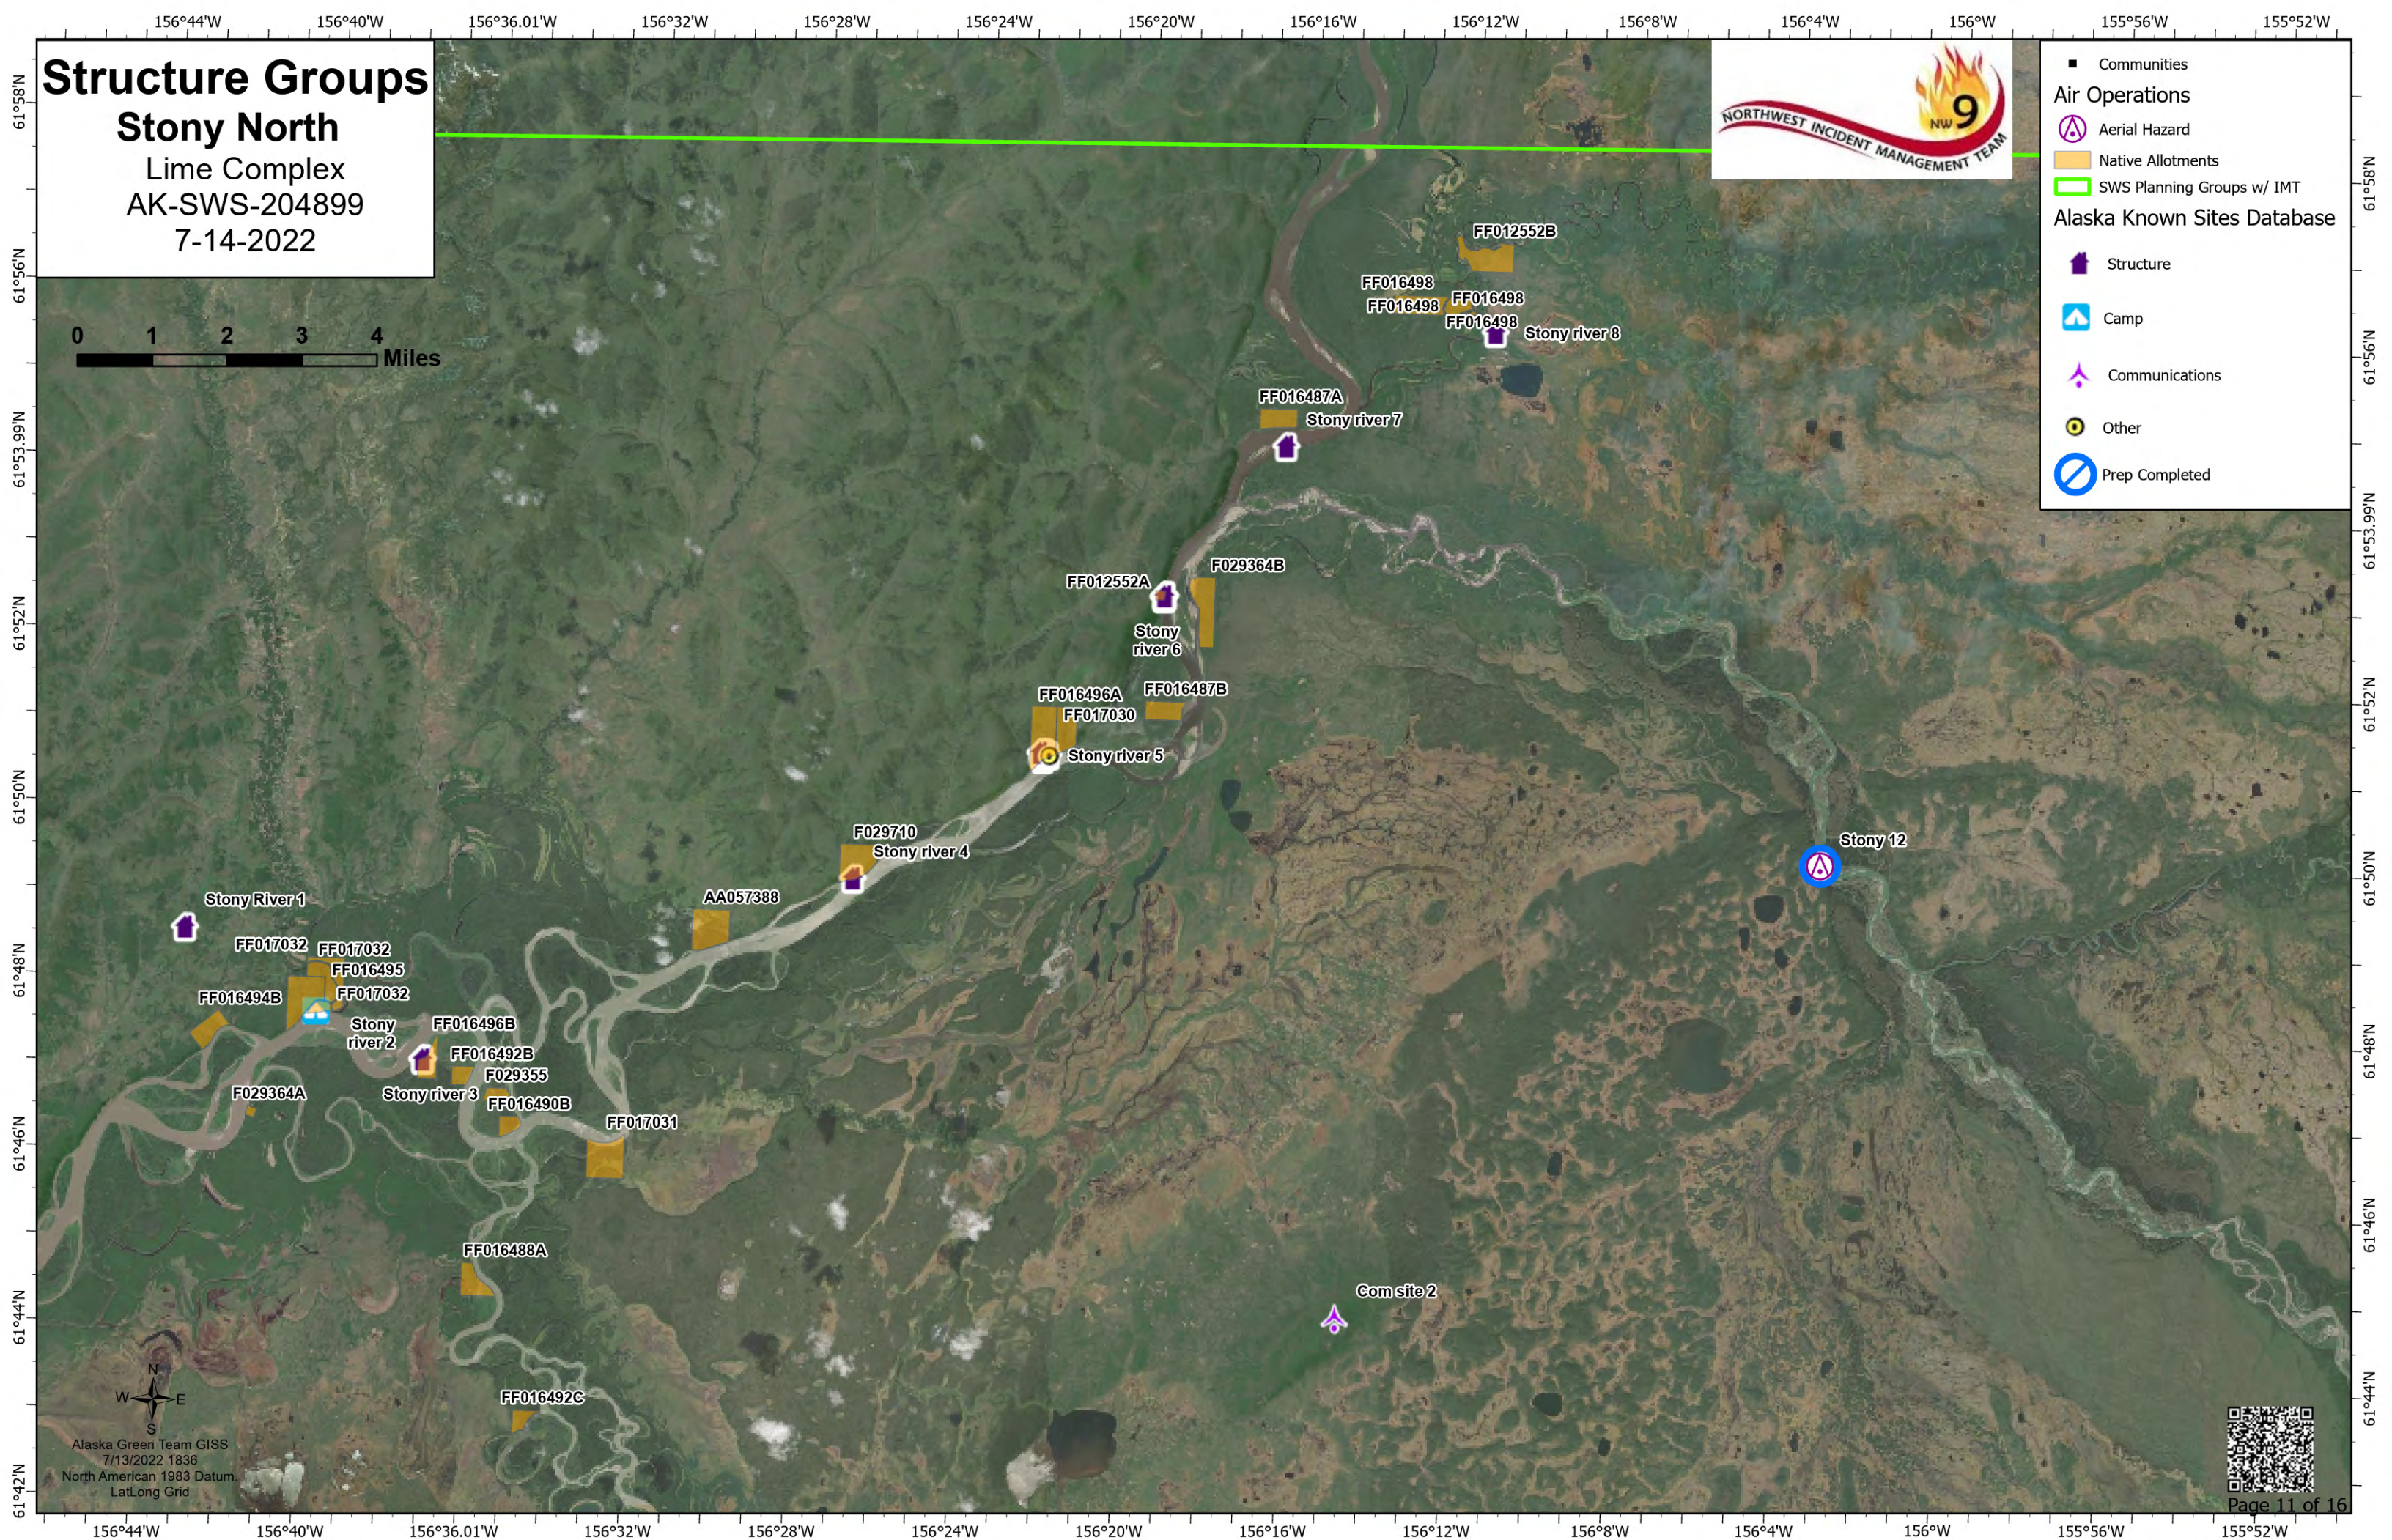

Structure Groups

Stony North

Lime Complex
AK-SWS-204899
7-14-2022

- Communities
- Air Operations**
- ⚠ Aerial Hazard
- Native Allotments
- ▭ SWS Planning Groups w/ IMT
- Alaska Known Sites Database**
- 🏠 Structure
- 🏕 Camp
- 📡 Communications
- 📍 Other
- 🚫 Prep Completed

Alaska Green Team GISS
7/13/2022 1836
North American 1983 Datum
LatLong Grid