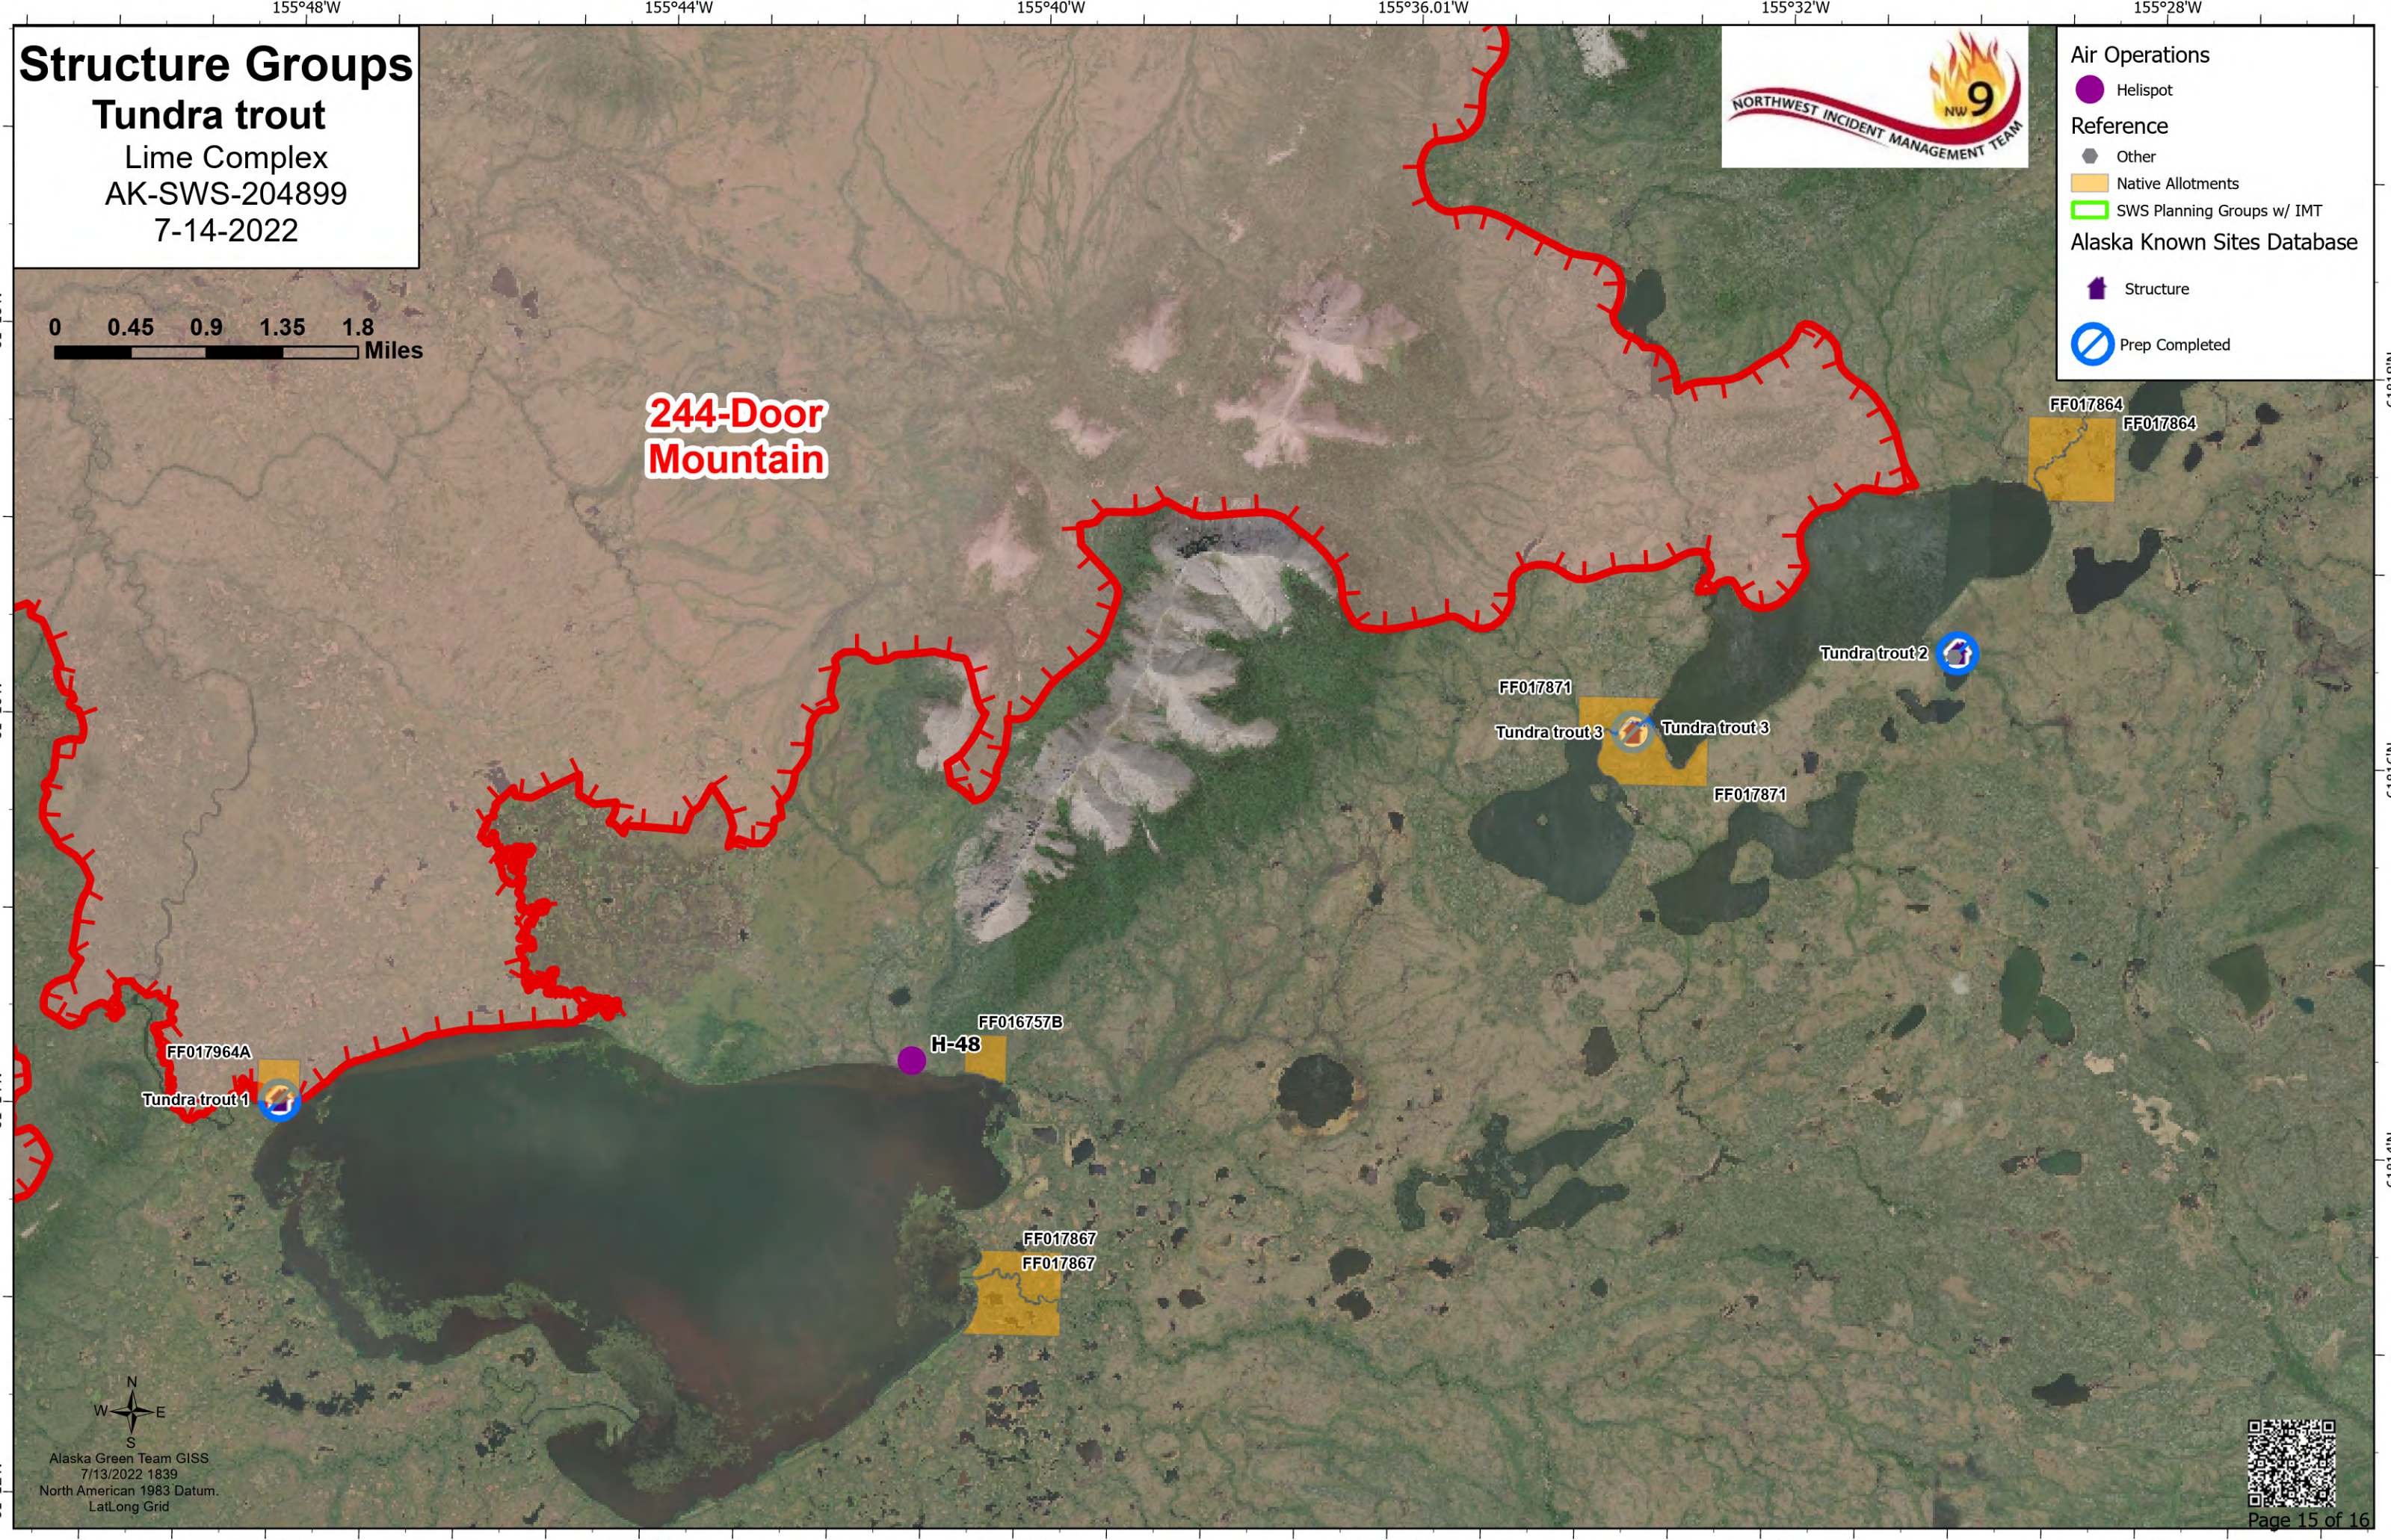

Structure Groups

Tundra trout

Lime Complex
AK-SWS-204899
7-14-2022

Air Operations

- Helispot

Reference

- Other
- Native Allotments
- SWS Planning Groups w/ IMT

Alaska Known Sites Database

- Structure
- Prep Completed

244-Door Mountain

Alaska Green Team GISS
7/13/2022 1839
North American 1983 Datum
LatLong Grid