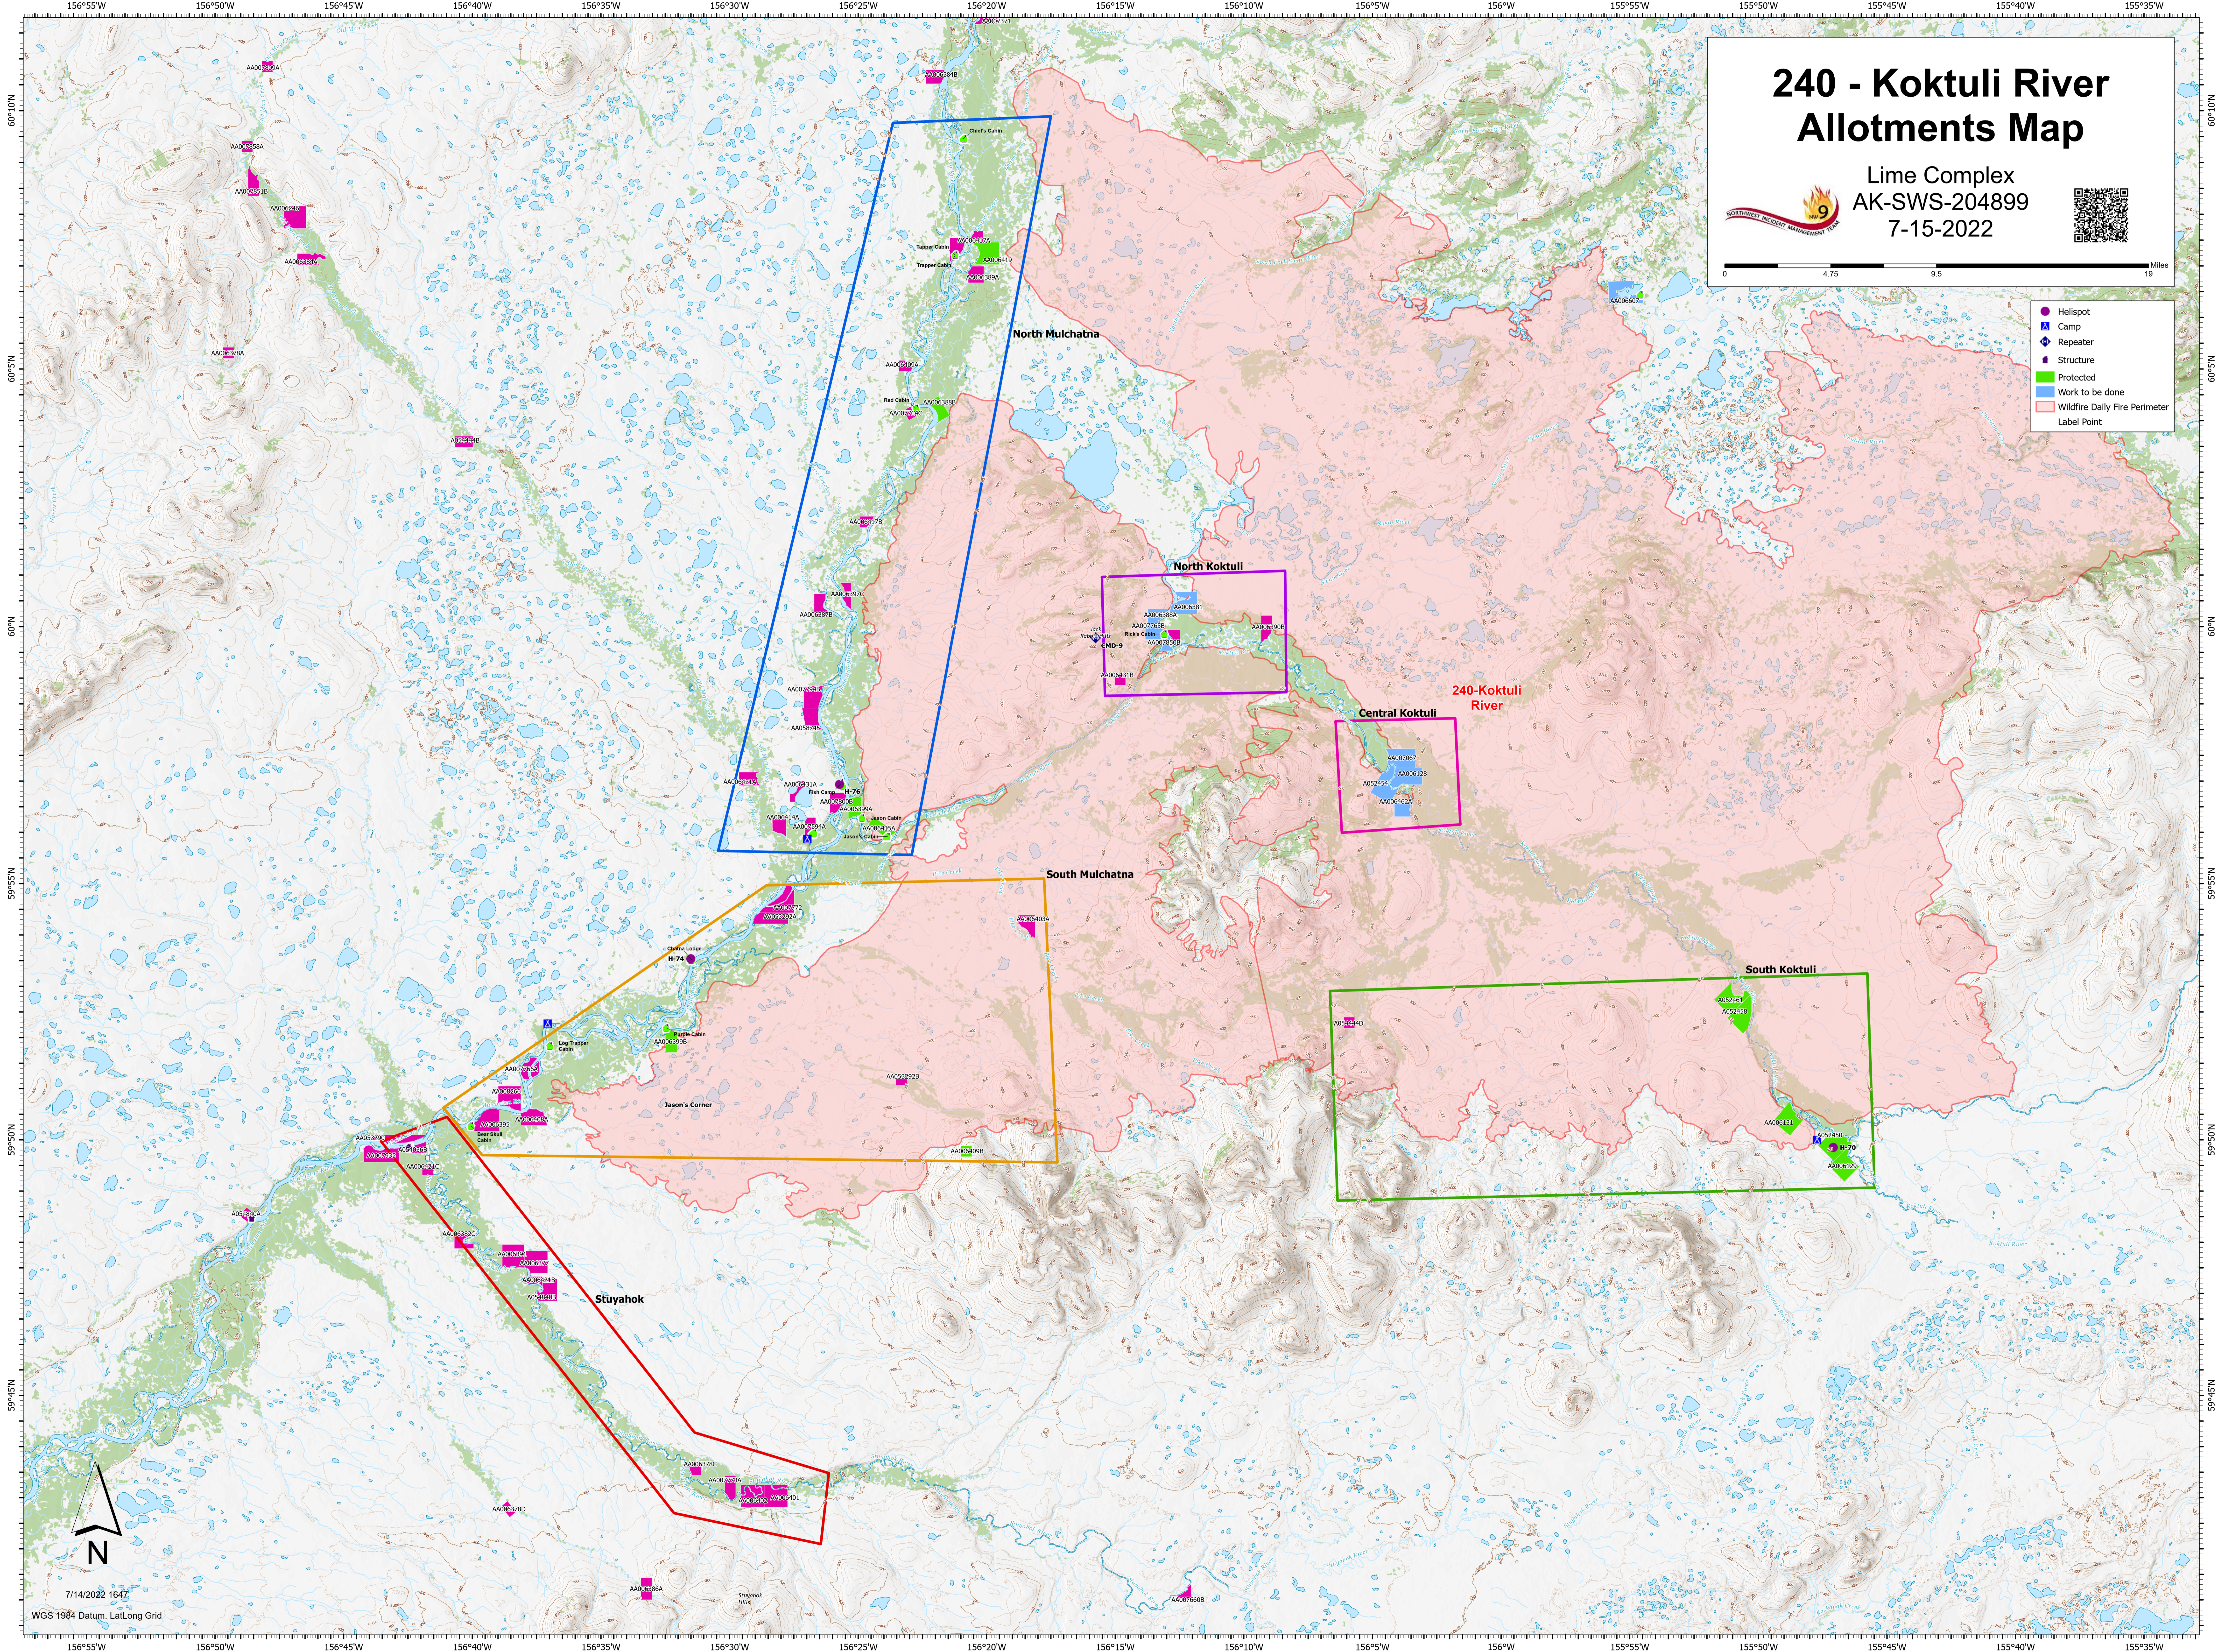

240 - Koktuli River Allotments Map

Lime Complex
AK-SWS-204899
7-15-2022

- Helispot
- ▲ Camp
- ◆ Repeater
- Structure
- Protected
- Work to be done
- Wildfire Daily Fire Perimeter
- Label Point

7/14/2022 1647
WGS 1984 Datum, LatLong Grid