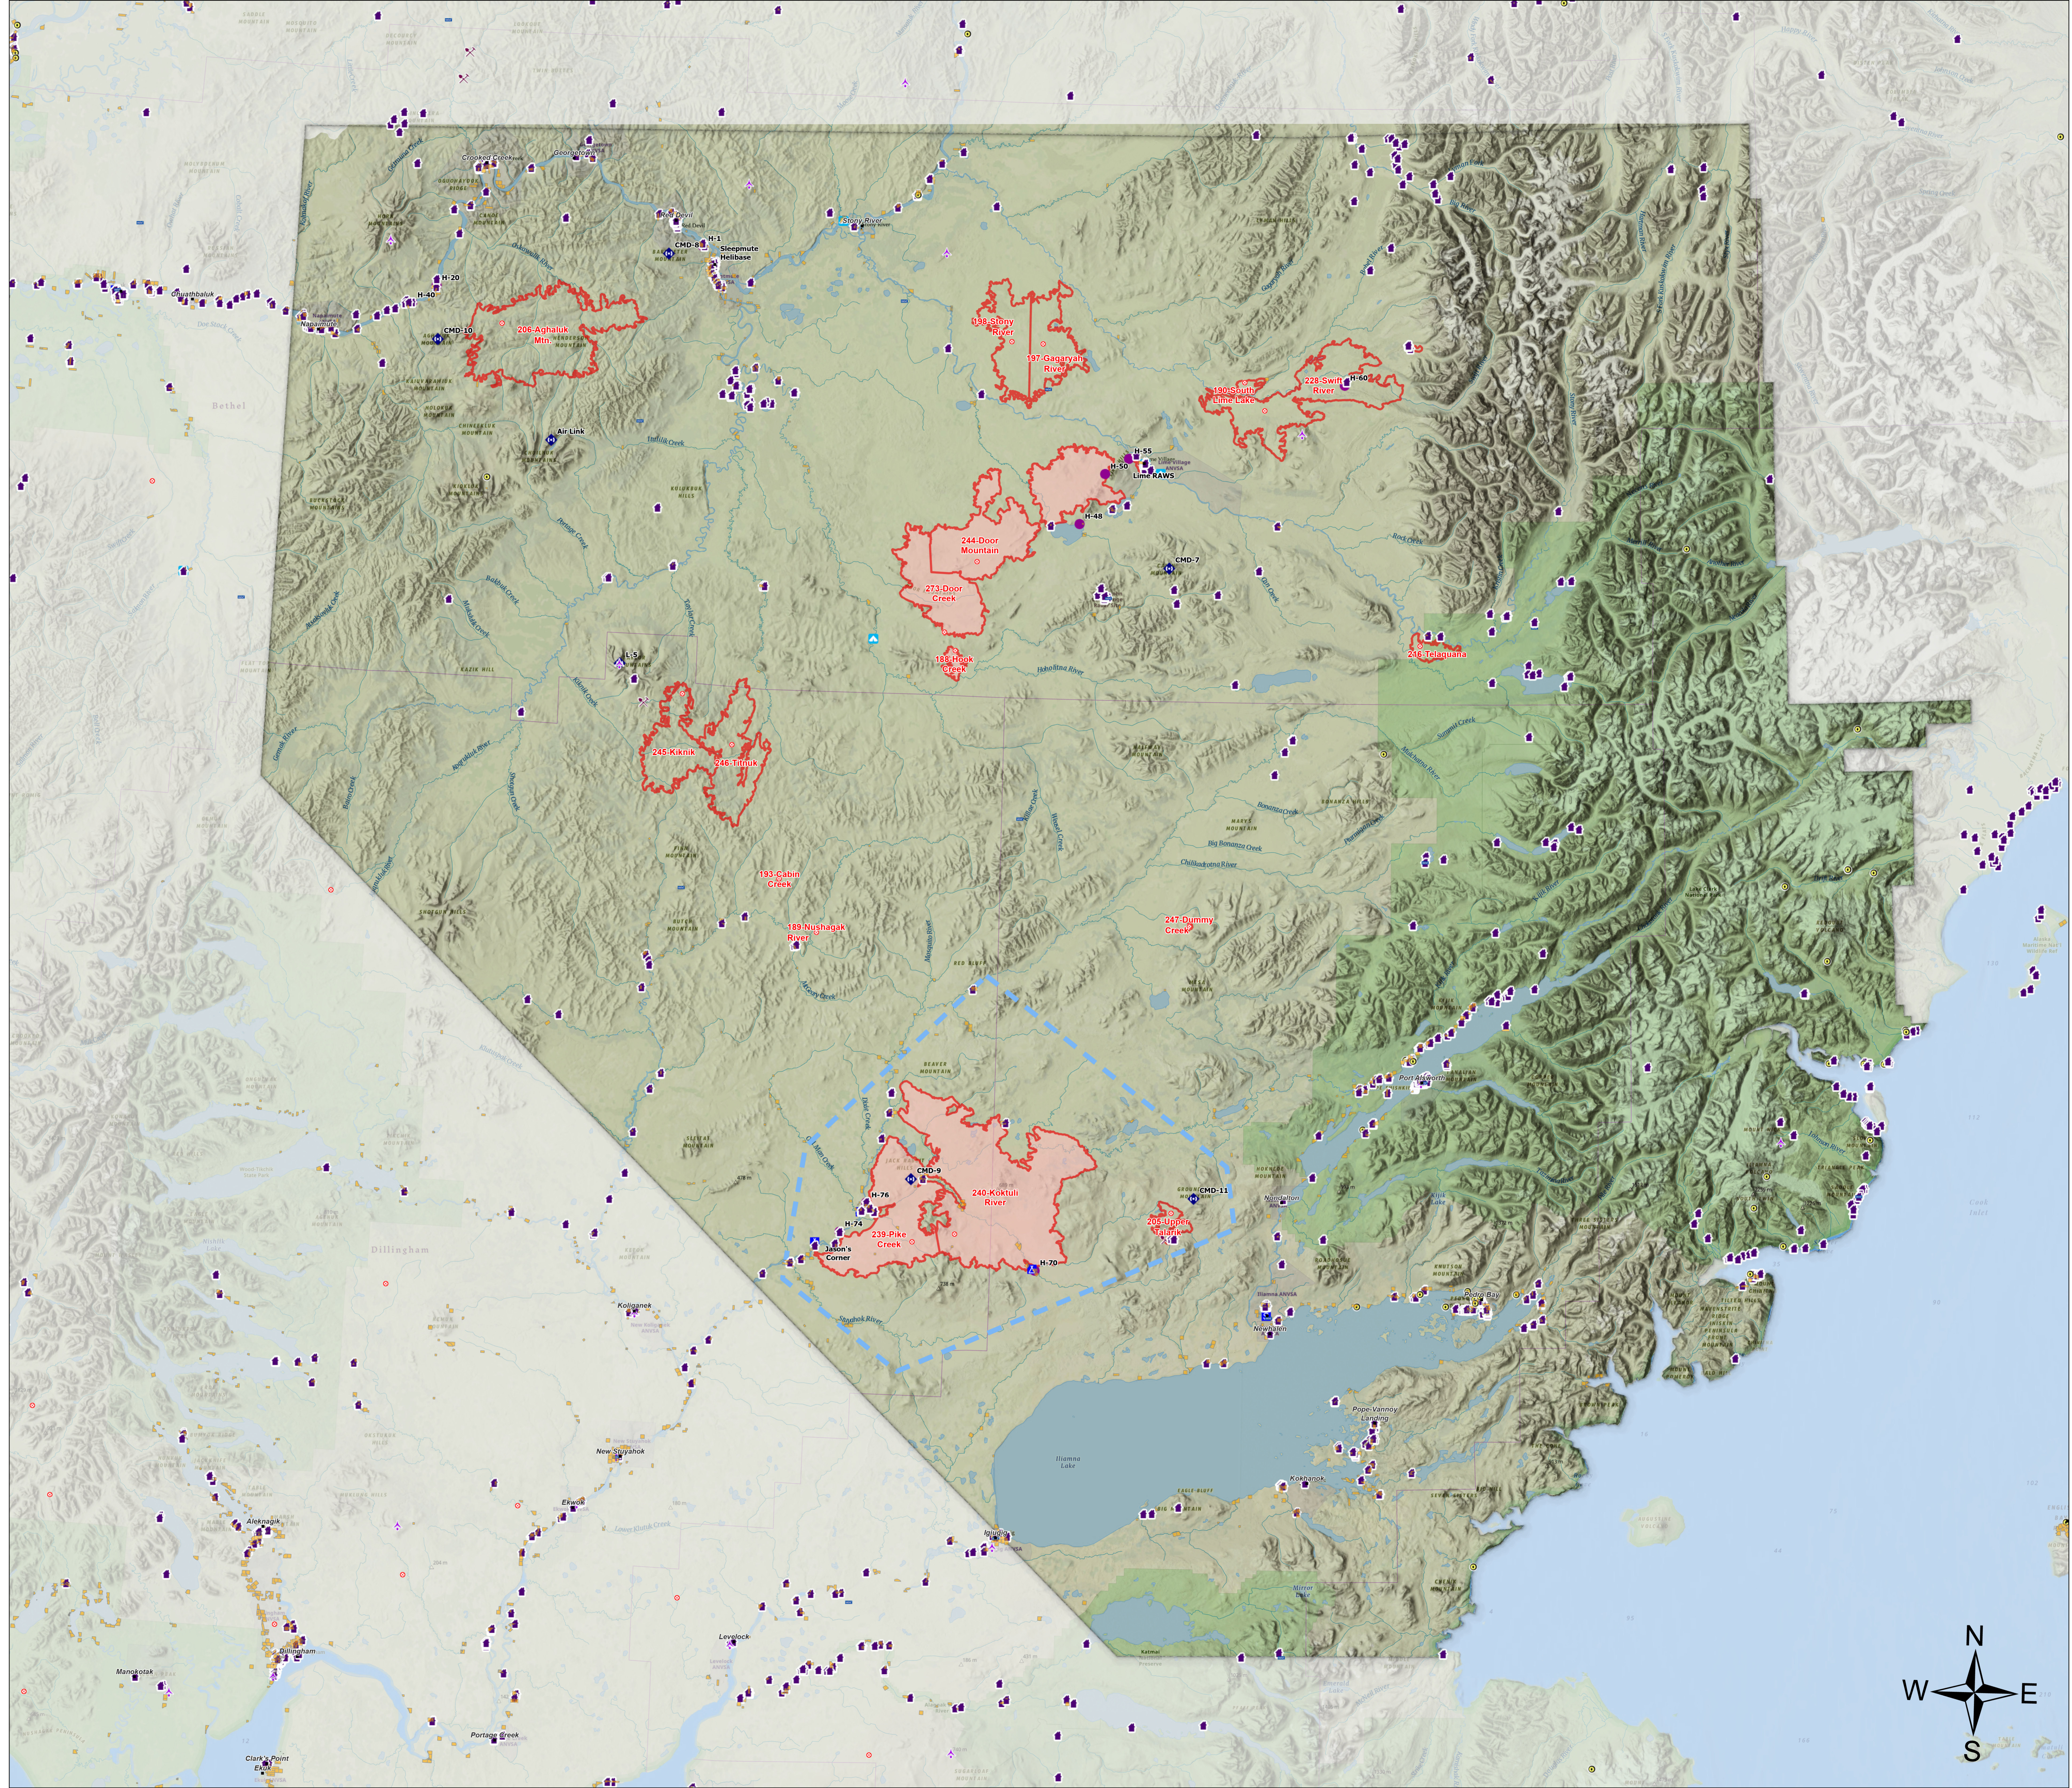

# Situation

Lime Complex  
AK-SWS-204899  
7-15-2022

- Communities
- Native Allotments
- Fire Origin
- Structure
- Mining Camp/Equipment
- Camp
- Communications
- RAWS
- Other
- Temporary Flight Restriction
- Staffed Fires
- Unstaffed Fires
- BackgroundPoly\_Erase

7/14/2022 1644  
North American 1983 Datum, LatLong  
Grid