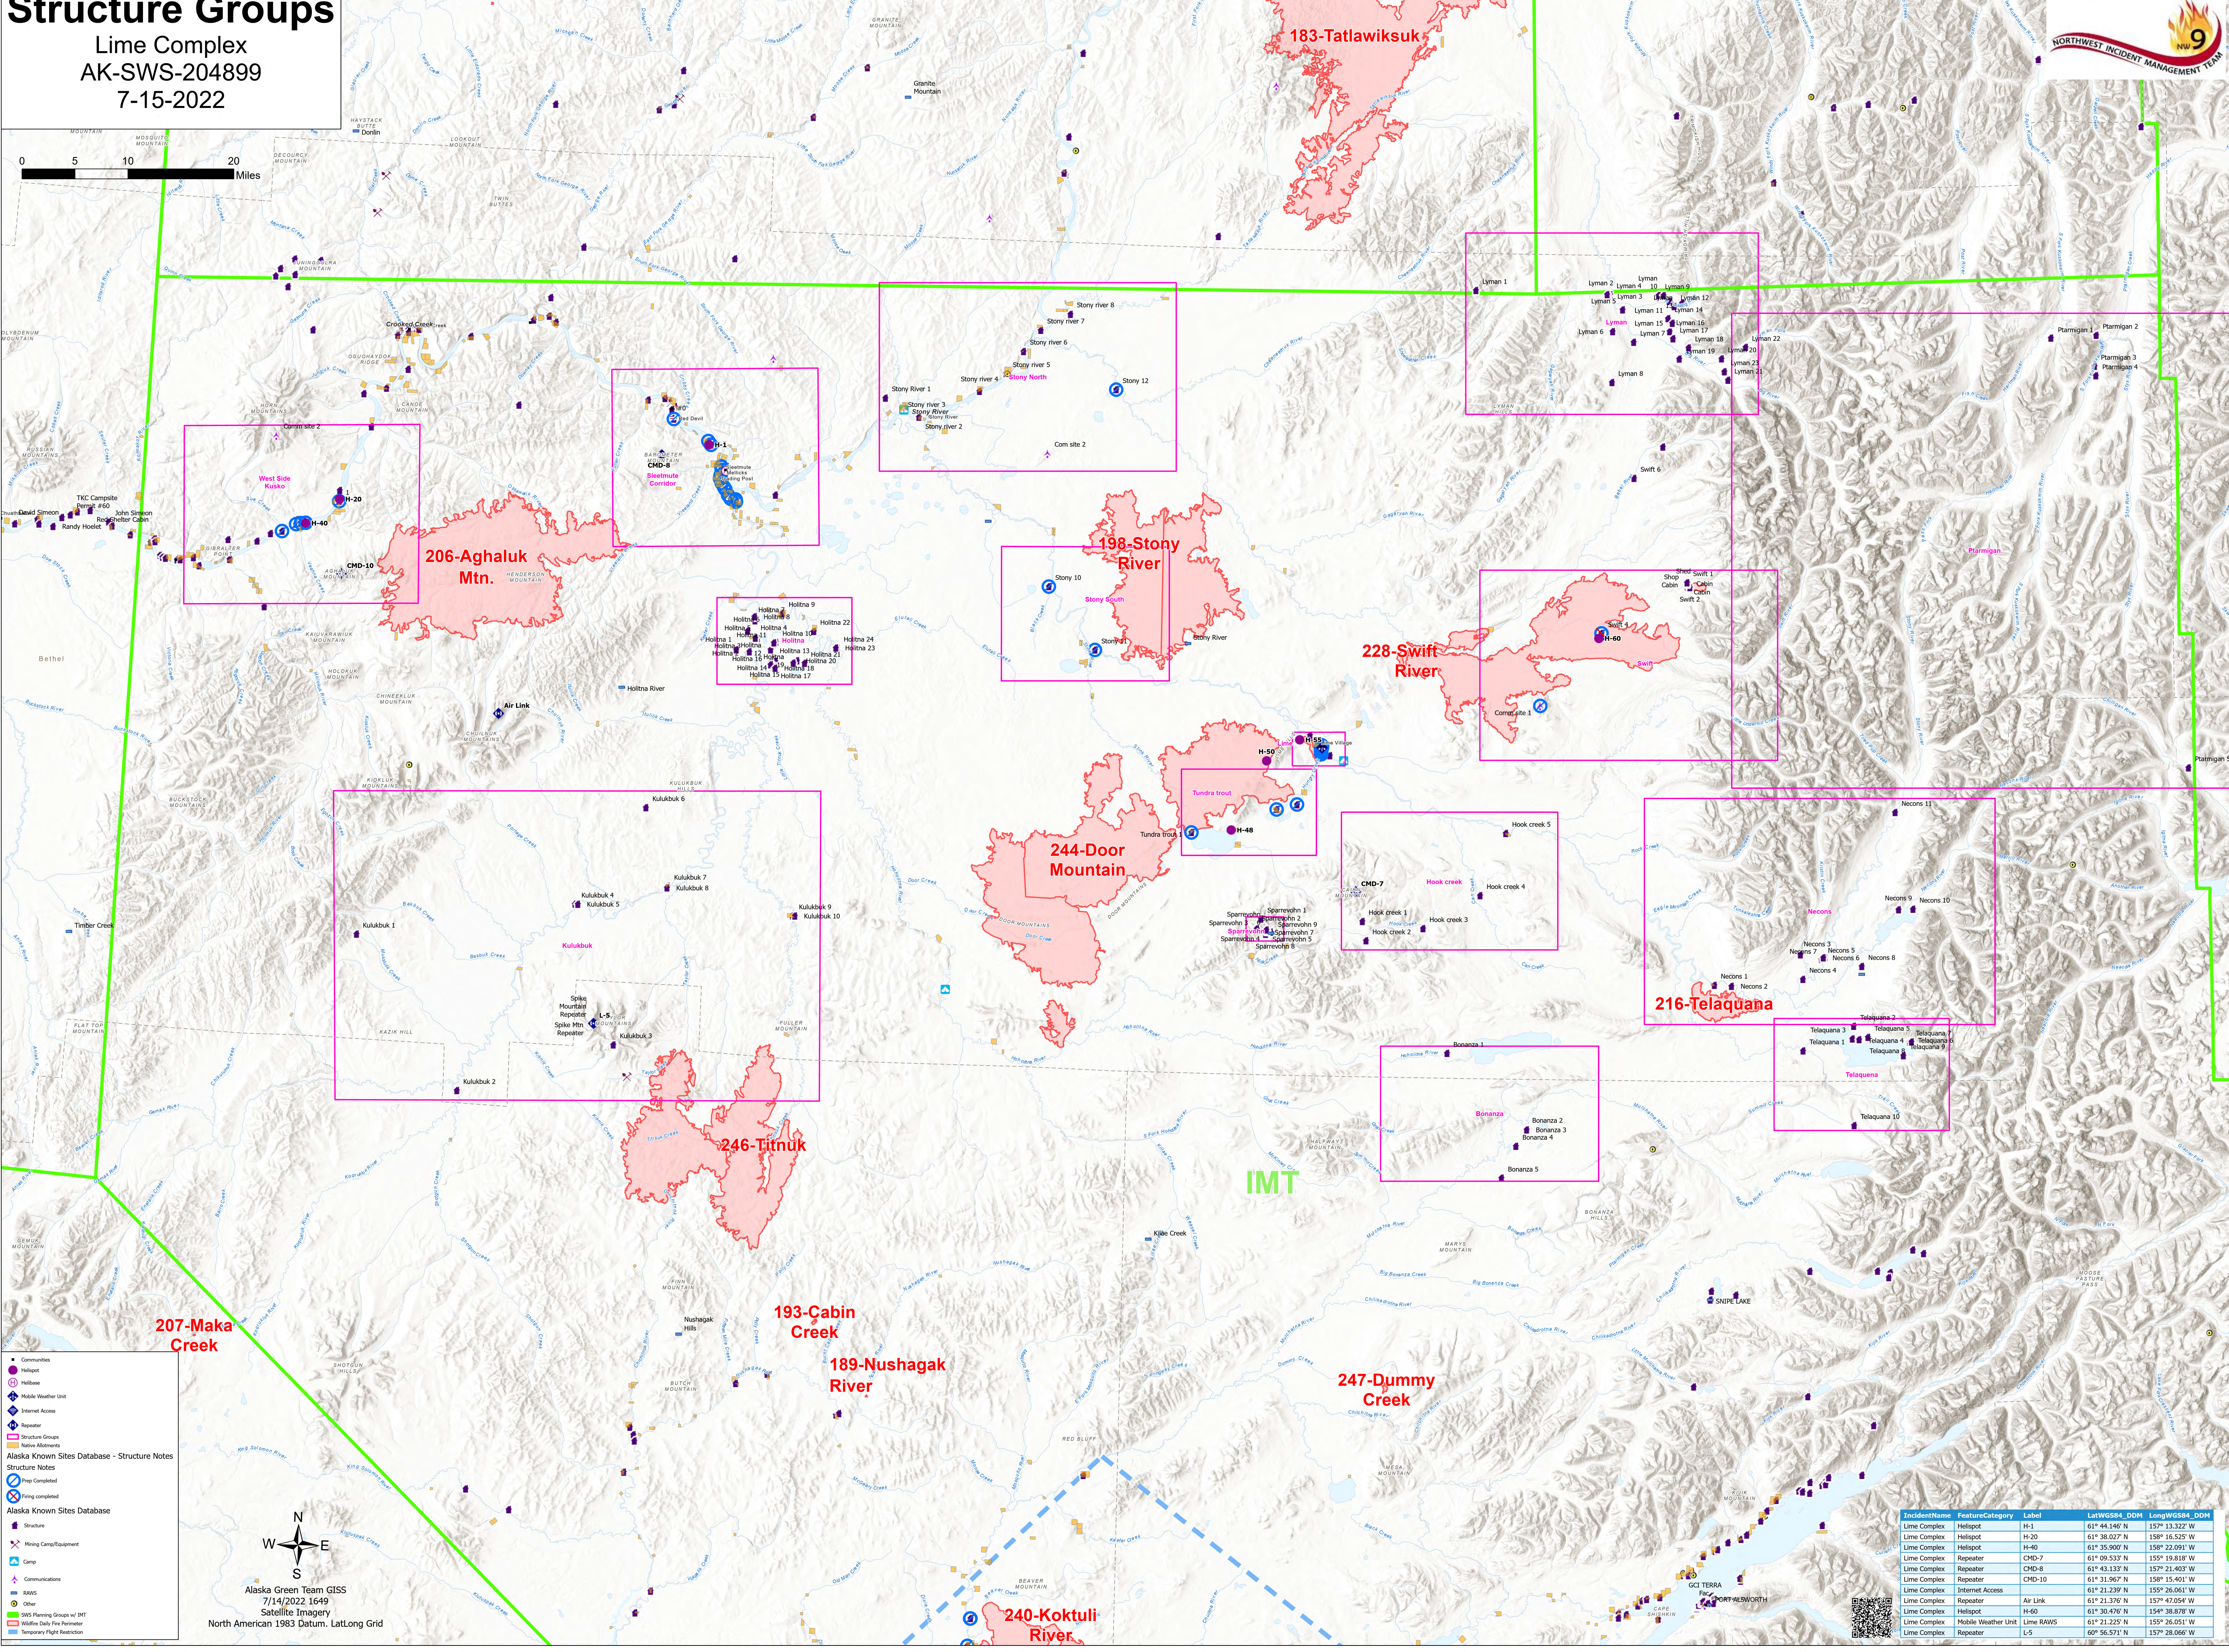

Structure Groups

Lime Complex
AK-SWS-204899
7-15-2022

- Communities
- Helibase
- Mobile Weather Unit
- Internet Access
- Repeater
- Structure Groups
- Native Allotments
- Alaska Known Sites Database - Structure Notes
- Structure Notes
- Prop Completed
- Piping Completed
- Alaska Known Sites Database
- Structure
- Mining Camp/Equipment
- Camp
- Communications
- RADIS
- Other
- SWS Planning Groups w/ IMT
- Wildlife Daily Fire Perimeter
- Temporary Flight Restriction

W E
S N
Alaska Green Team GIS
7/14/2022 1649
Satellite Imagery
North American 1983 Datum, Lat/Long Grid