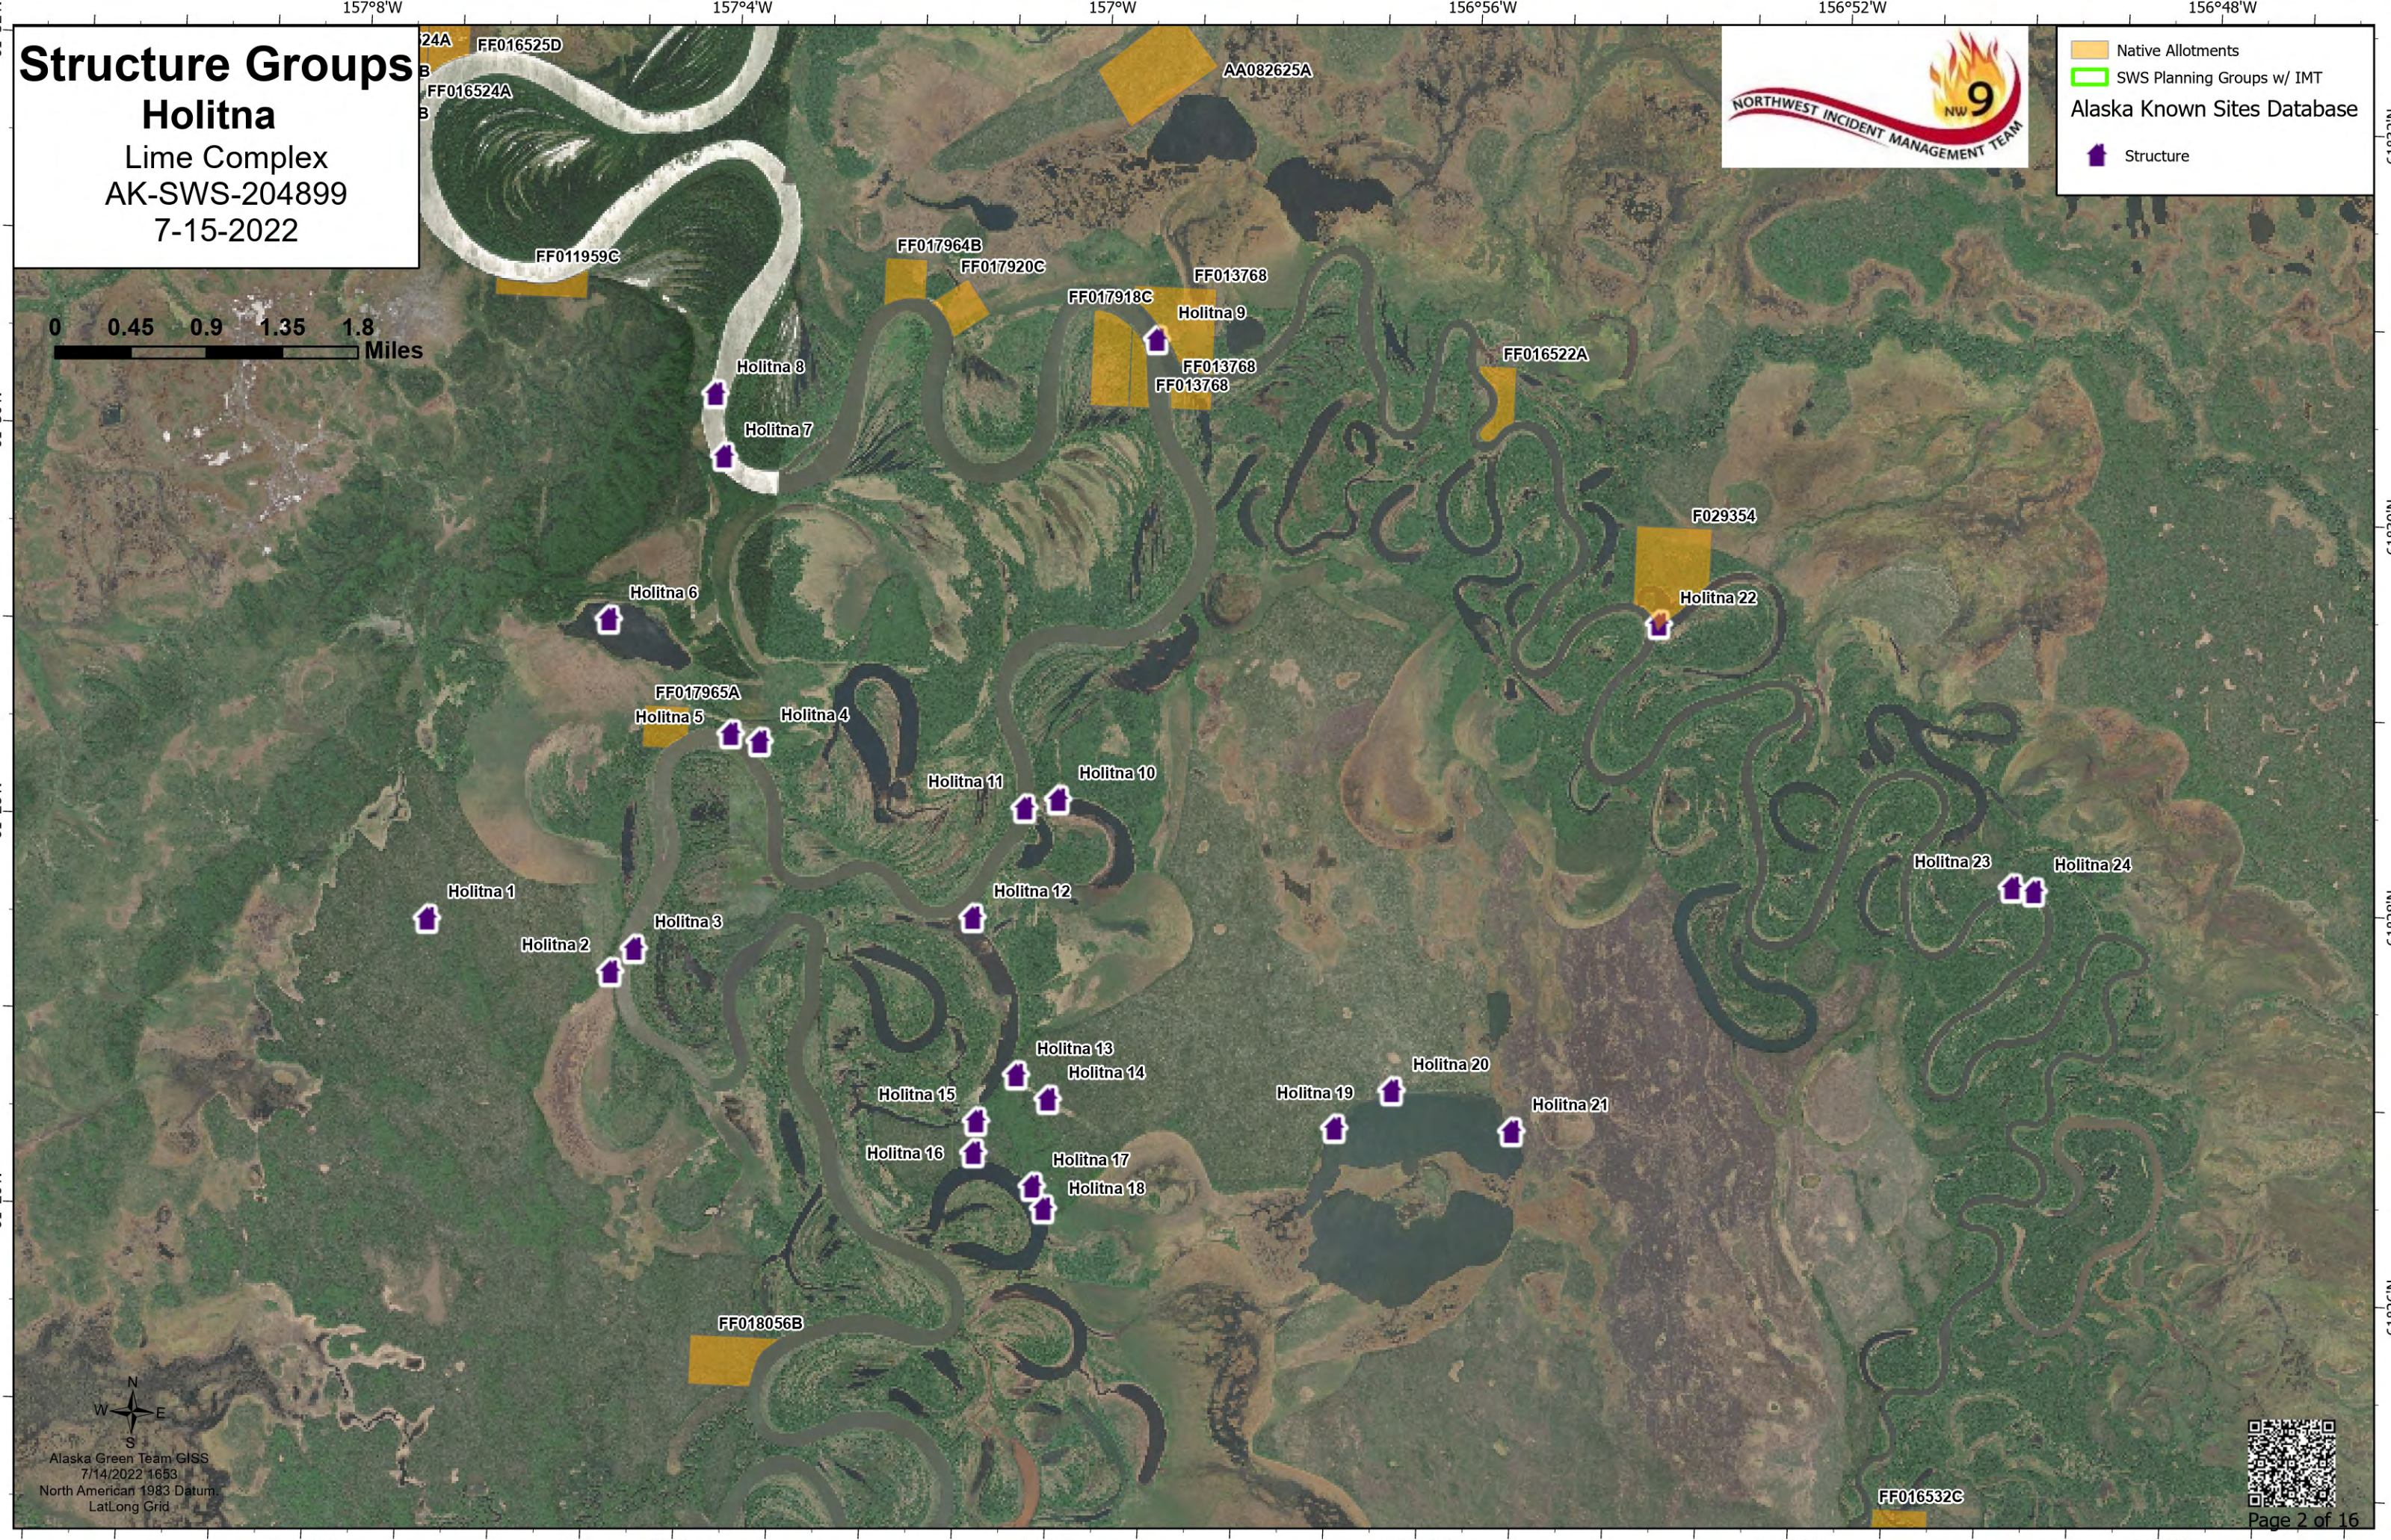

Structure Groups

Holitna

Lime Complex
AK-SWS-204899
7-15-2022

- Native Allotments
- SWS Planning Groups w/ IMT
- Alaska Known Sites Database
- Structure

Alaska Green Team GIS
7/14/2022 1653
North American 1983 Datum
Lat/Long Grid