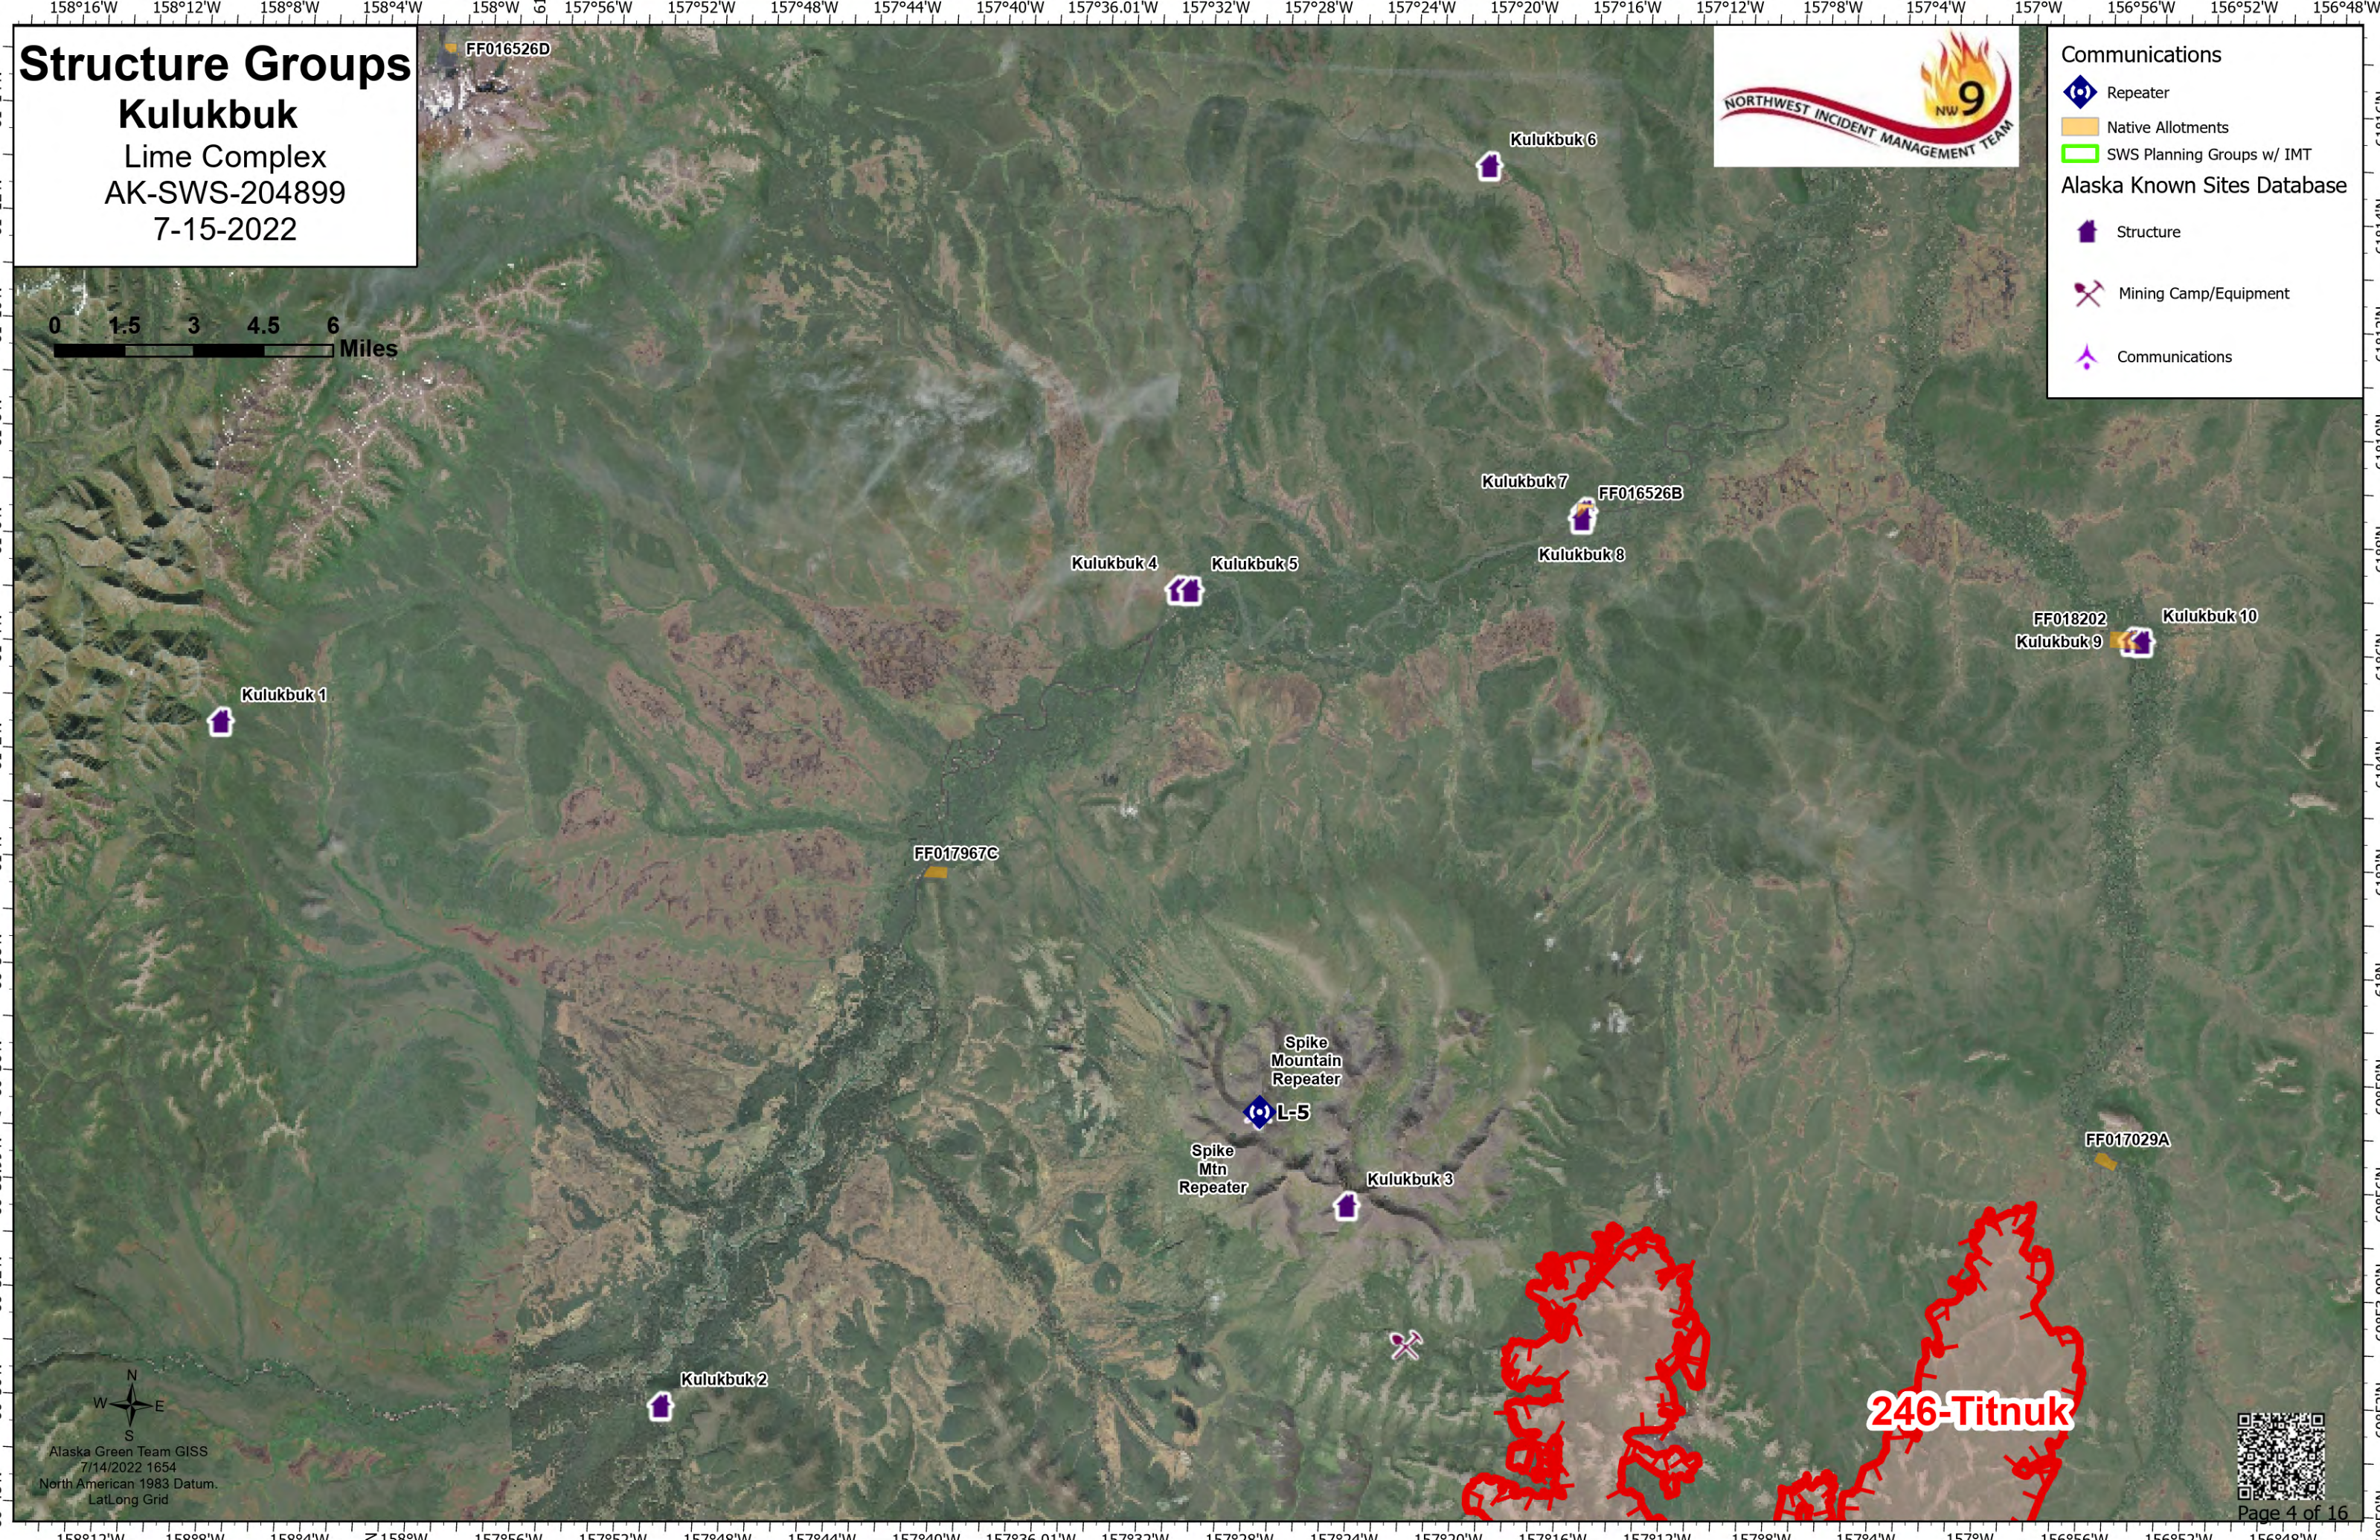

# Structure Groups

## Kulukbuk

Lime Complex  
AK-SWS-204899  
7-15-2022

- Communications
- Repeater
  - Native Allotments
  - SWS Planning Groups w/ IMT
- Alaska Known Sites Database
- Structure
  - Mining Camp/Equipment
  - Communications

Alaska Green Team GIS  
7/14/2022 1654  
North American 1983 Datum  
Lat/Long Grid