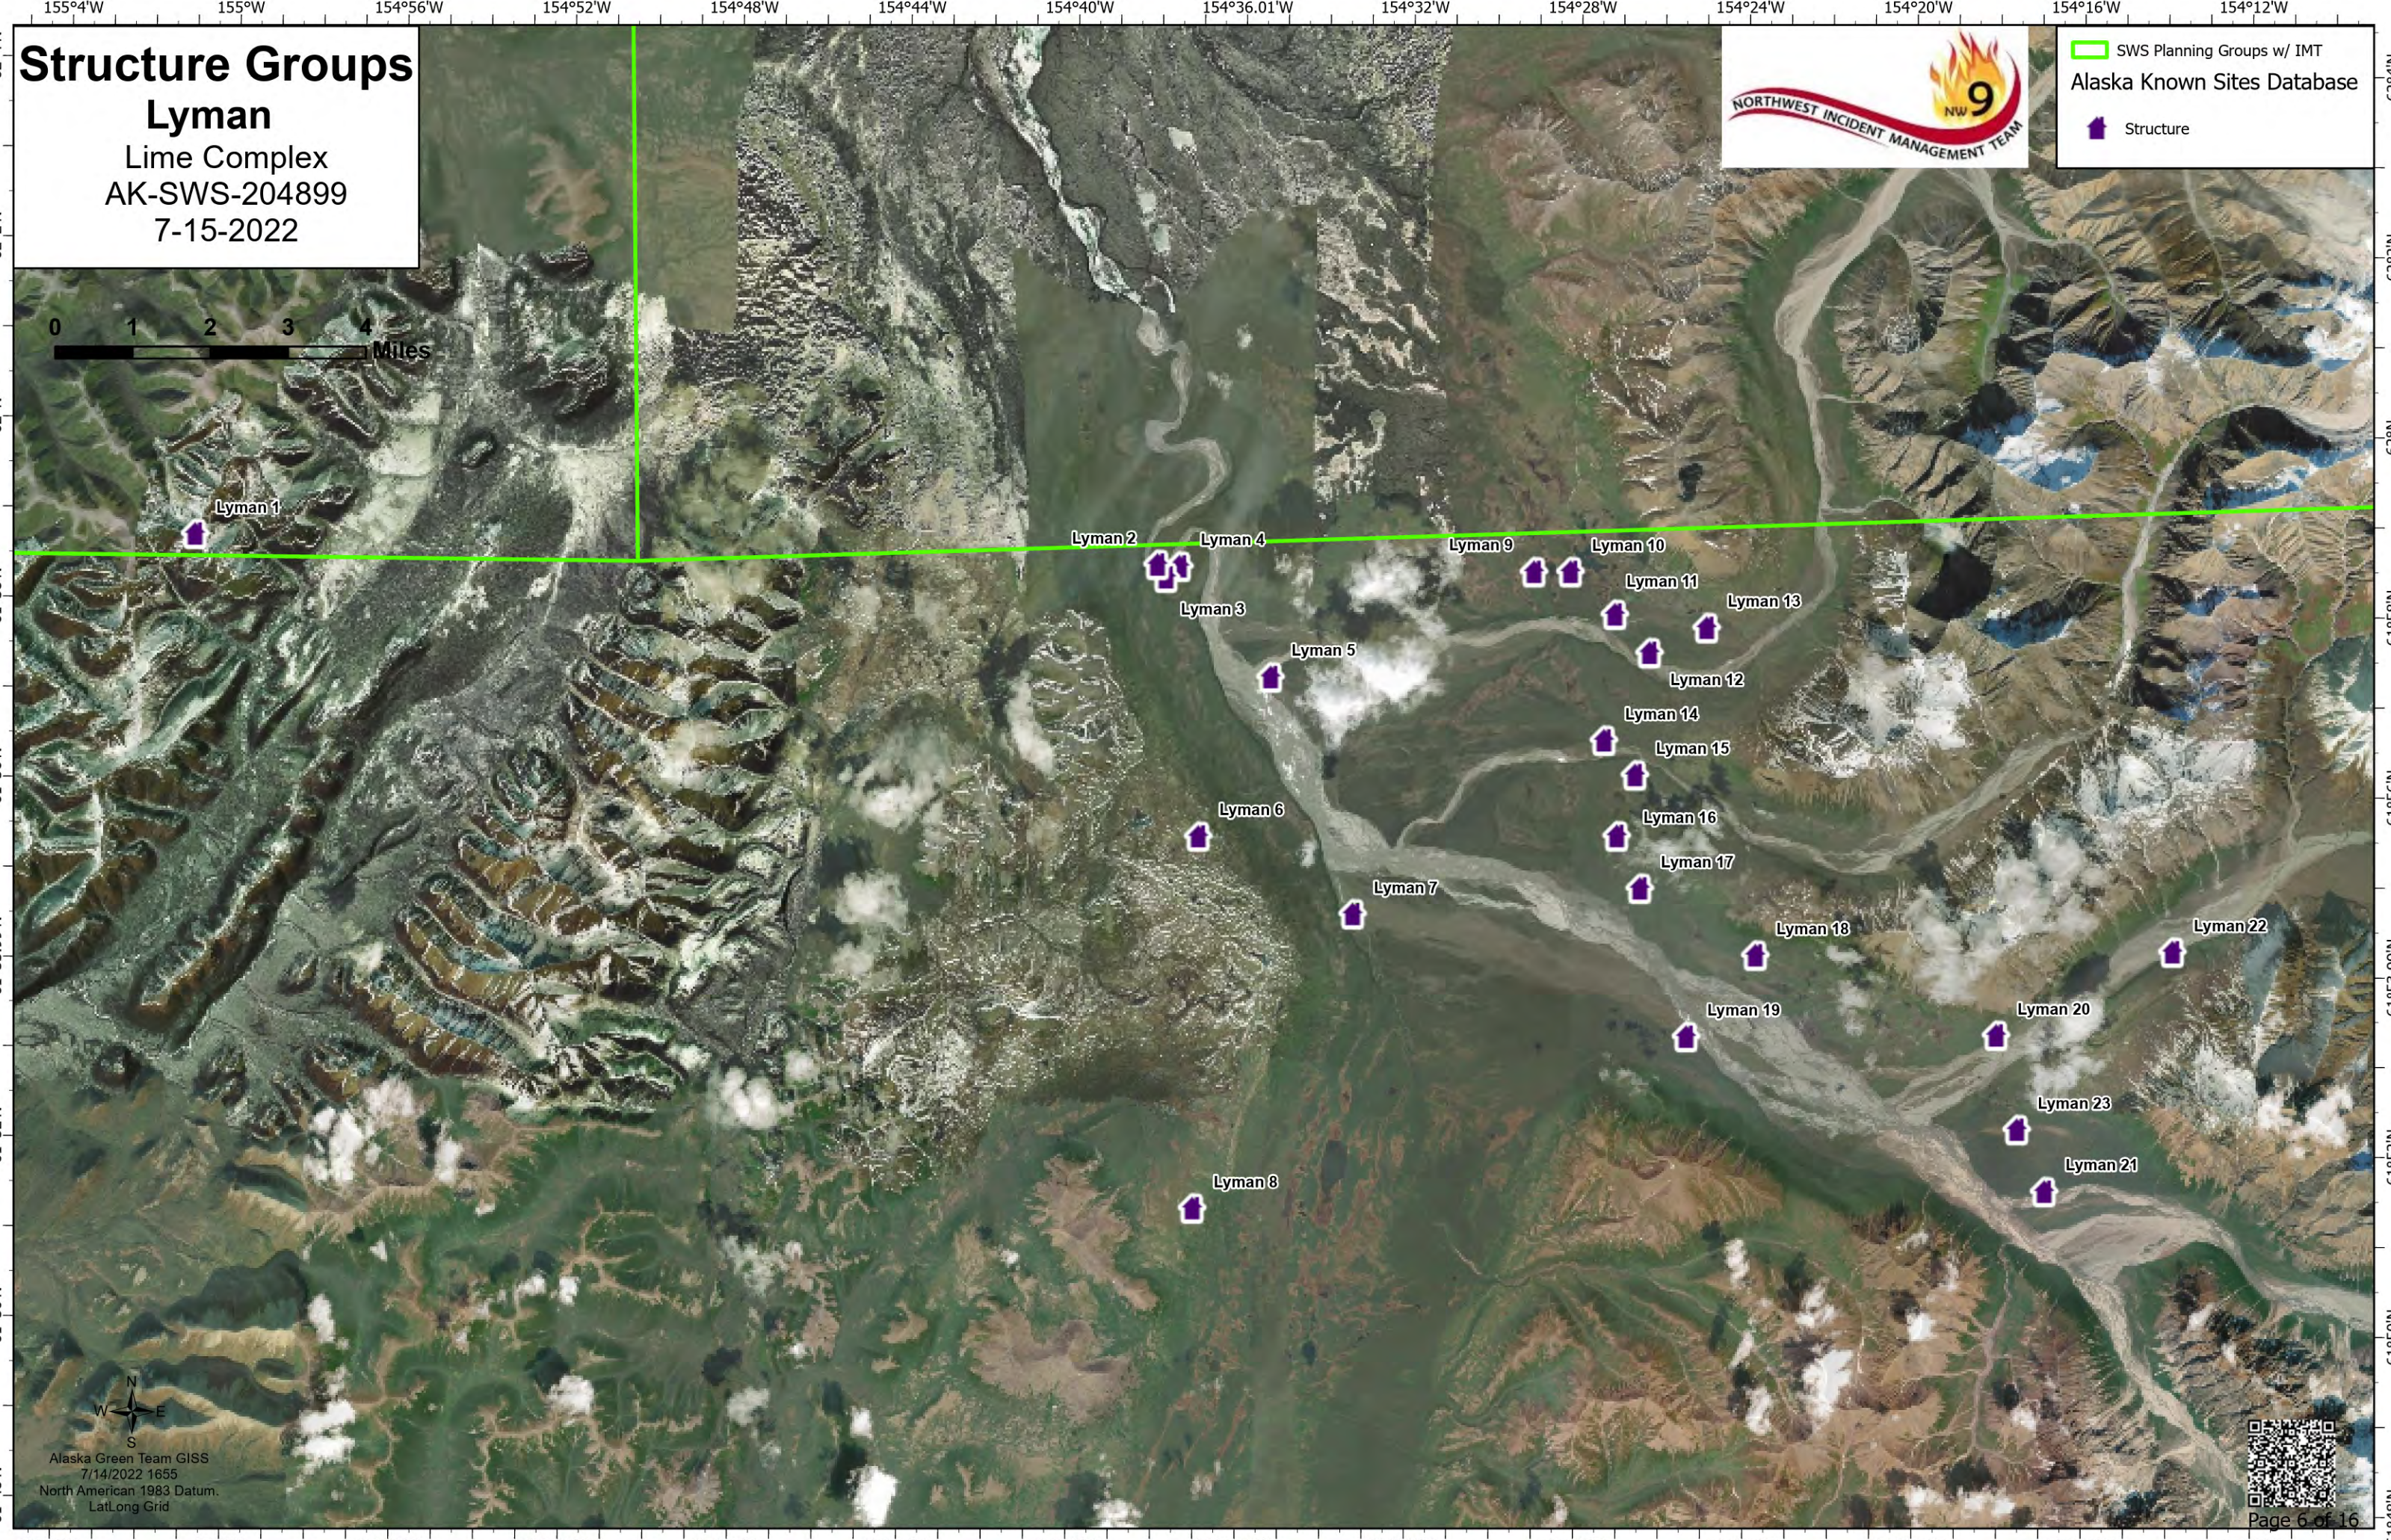

# Structure Groups

## Lyman

Lime Complex  
AK-SWS-204899  
7-15-2022

SWS Planning Groups w/ IMT  
Alaska Known Sites Database

- Structure

Alaska Green Team GISS  
7/14/2022 1655  
North American 1983 Datum  
Lat/Long Grid