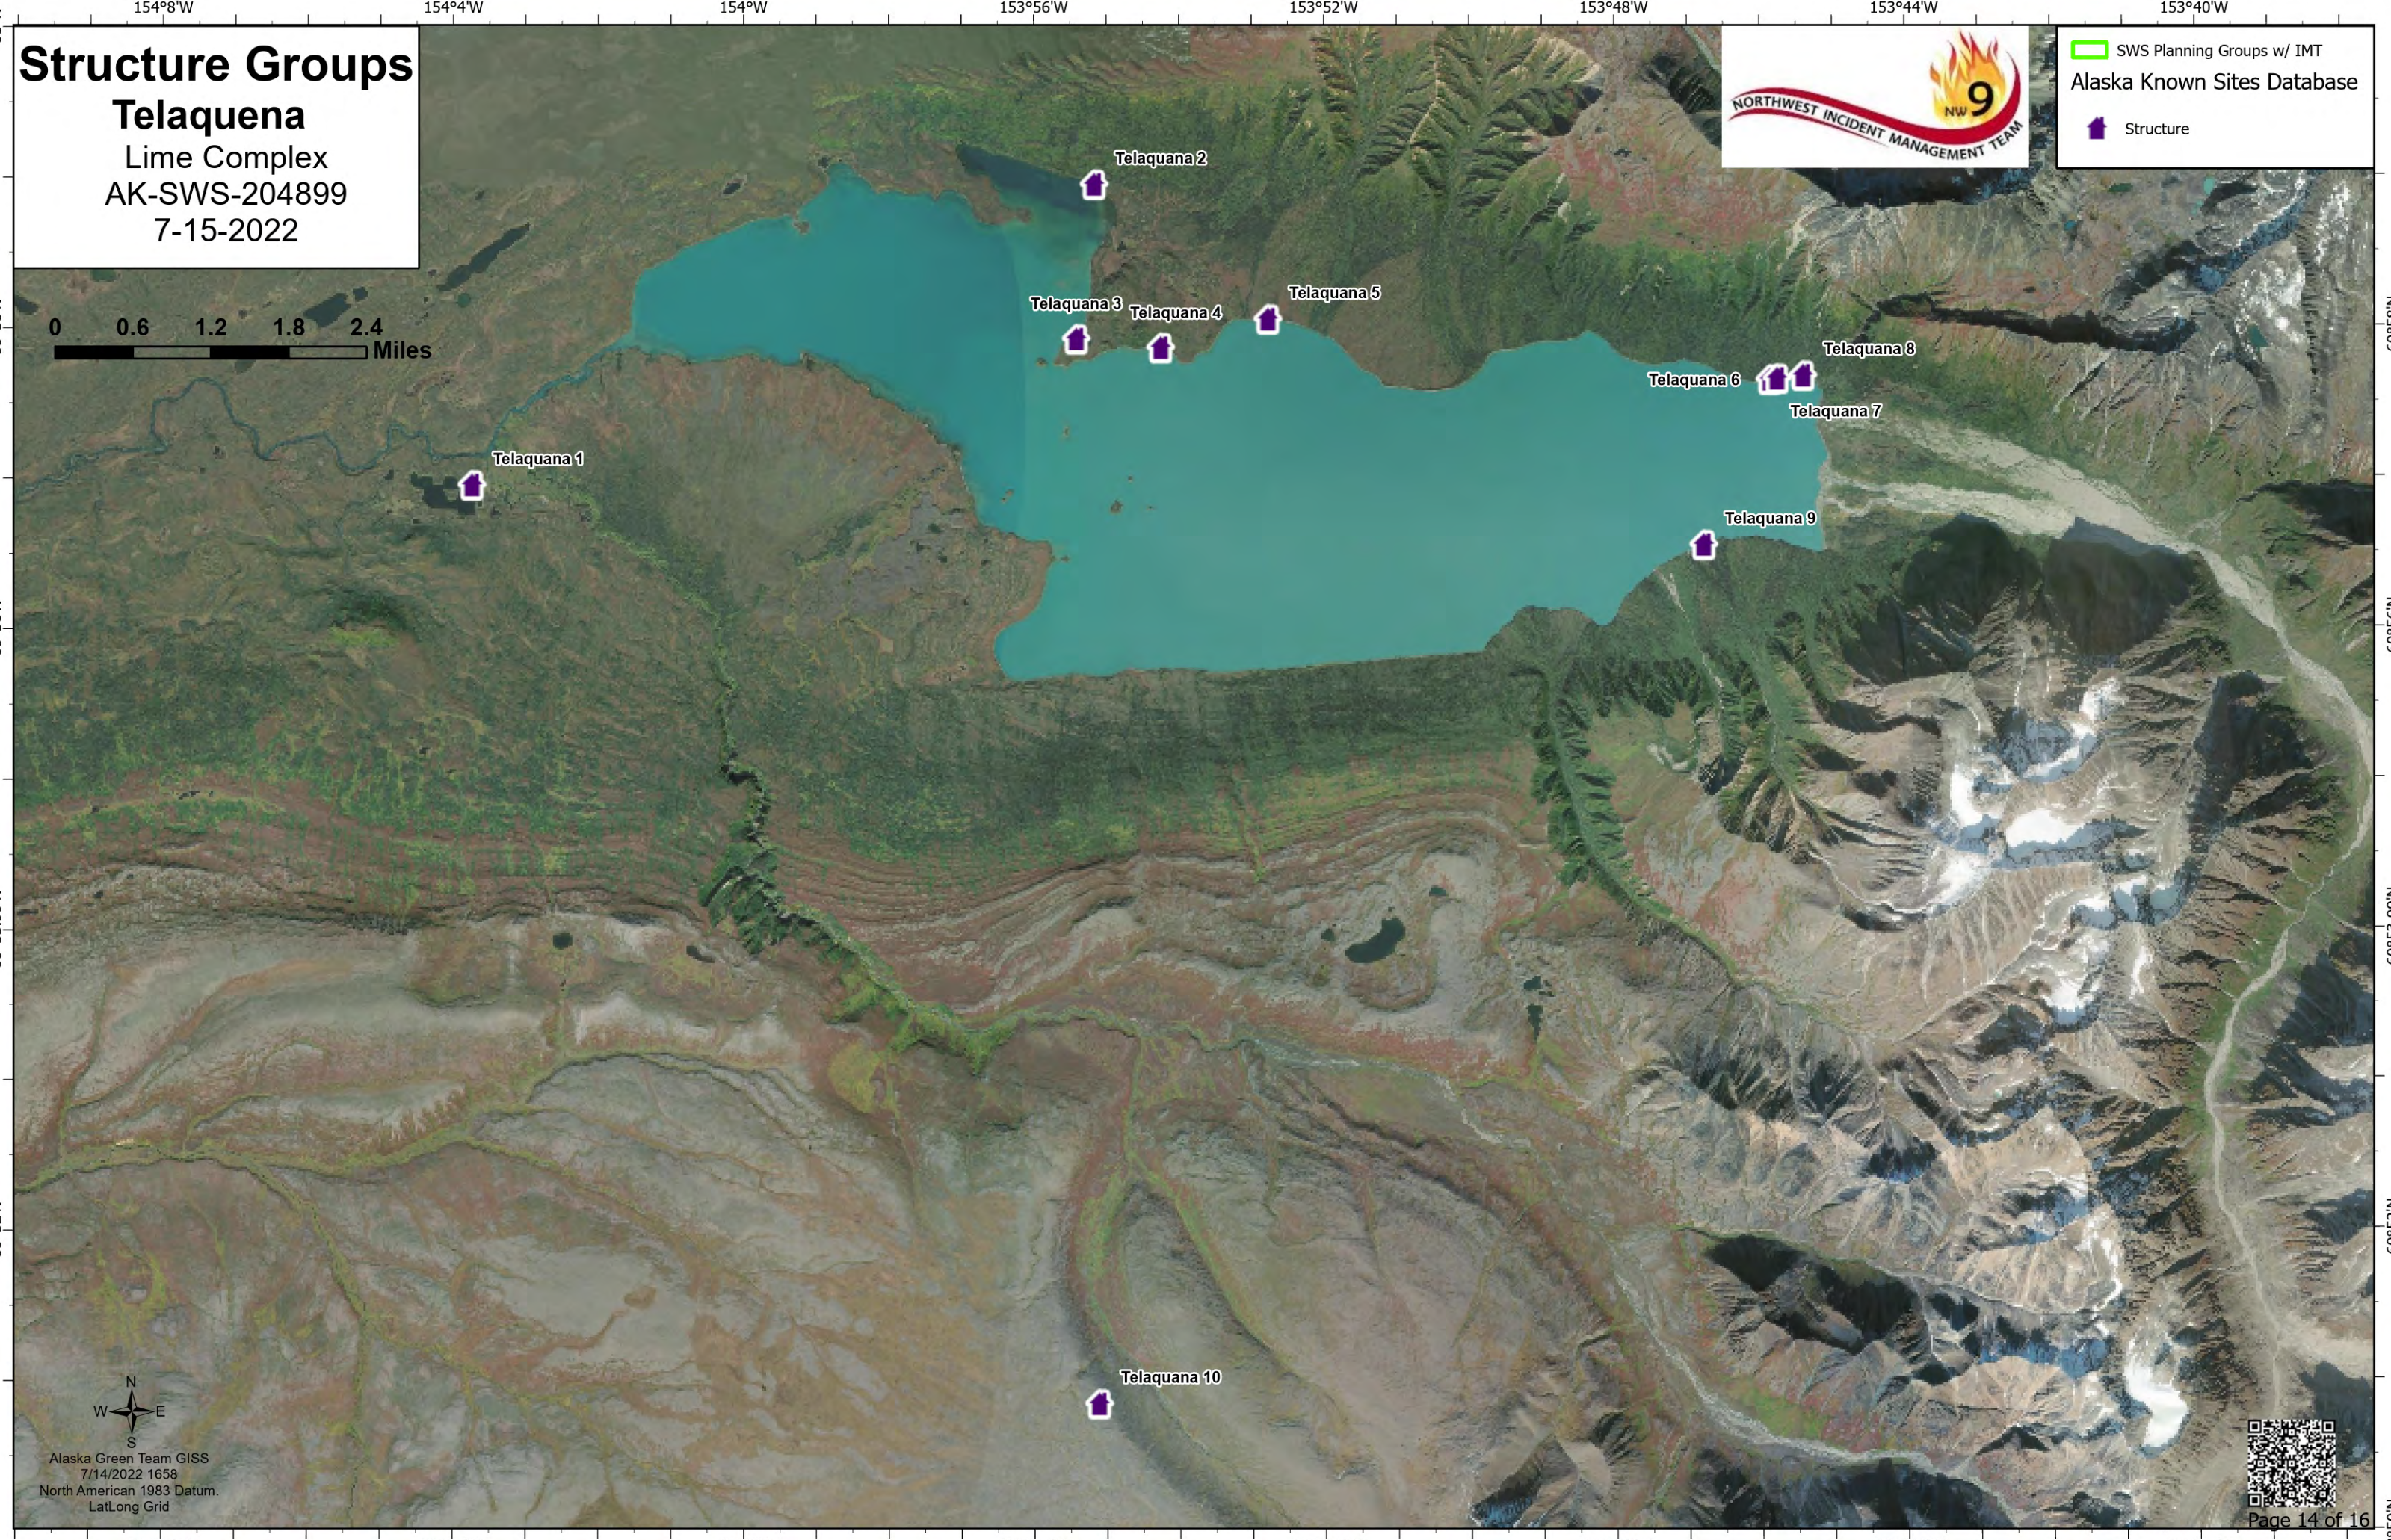

Structure Groups

Telaquena

Lime Complex
AK-SWS-204899
7-15-2022

SWS Planning Groups w/ IMT
Alaska Known Sites Database
 Structure

Alaska Green Team GISS
7/14/2022 1658
North American 1983 Datum.
LatLong Grid