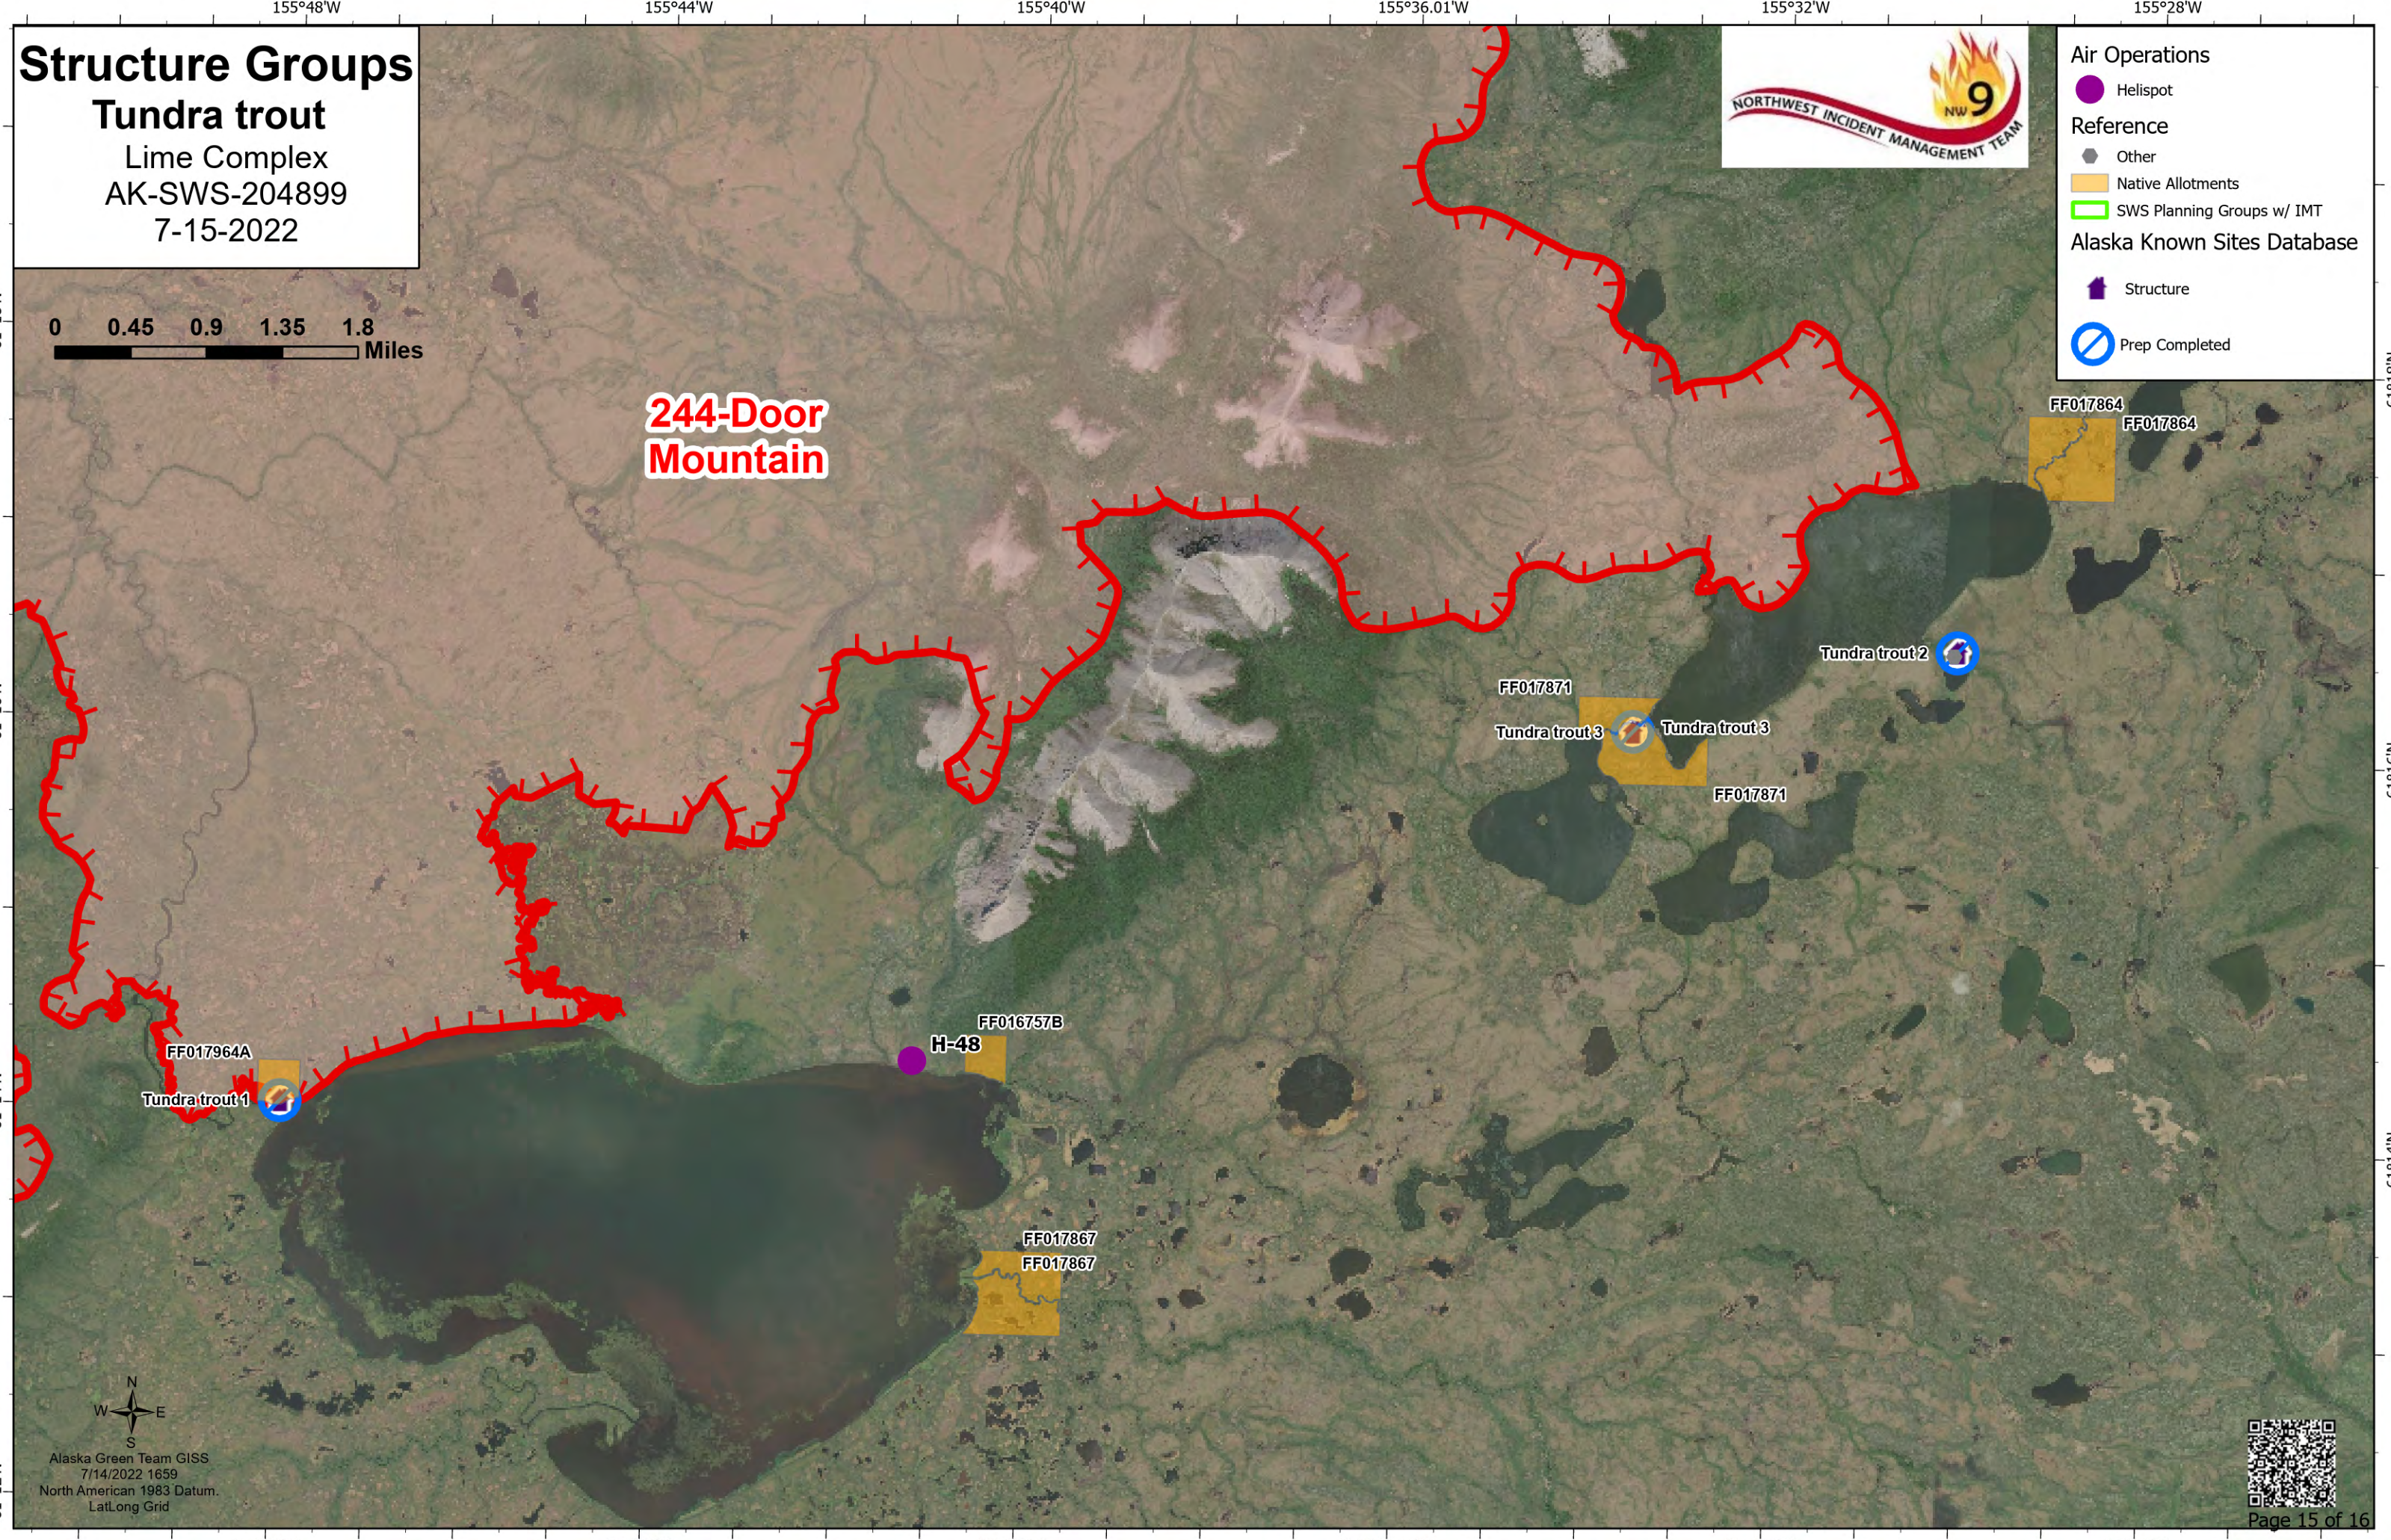

# Structure Groups

## Tundra trout

Lime Complex  
AK-SWS-204899  
7-15-2022

**Air Operations**

- Helispot

**Reference**

- Other
- Native Allotments
- SWS Planning Groups w/ IMT

**Alaska Known Sites Database**

- 🏠 Structure
- 🚫 Prep Completed

### 244-Door Mountain

Alaska Green Team GISS  
7/14/2022 1659  
North American 1983 Datum  
LatLong Grid