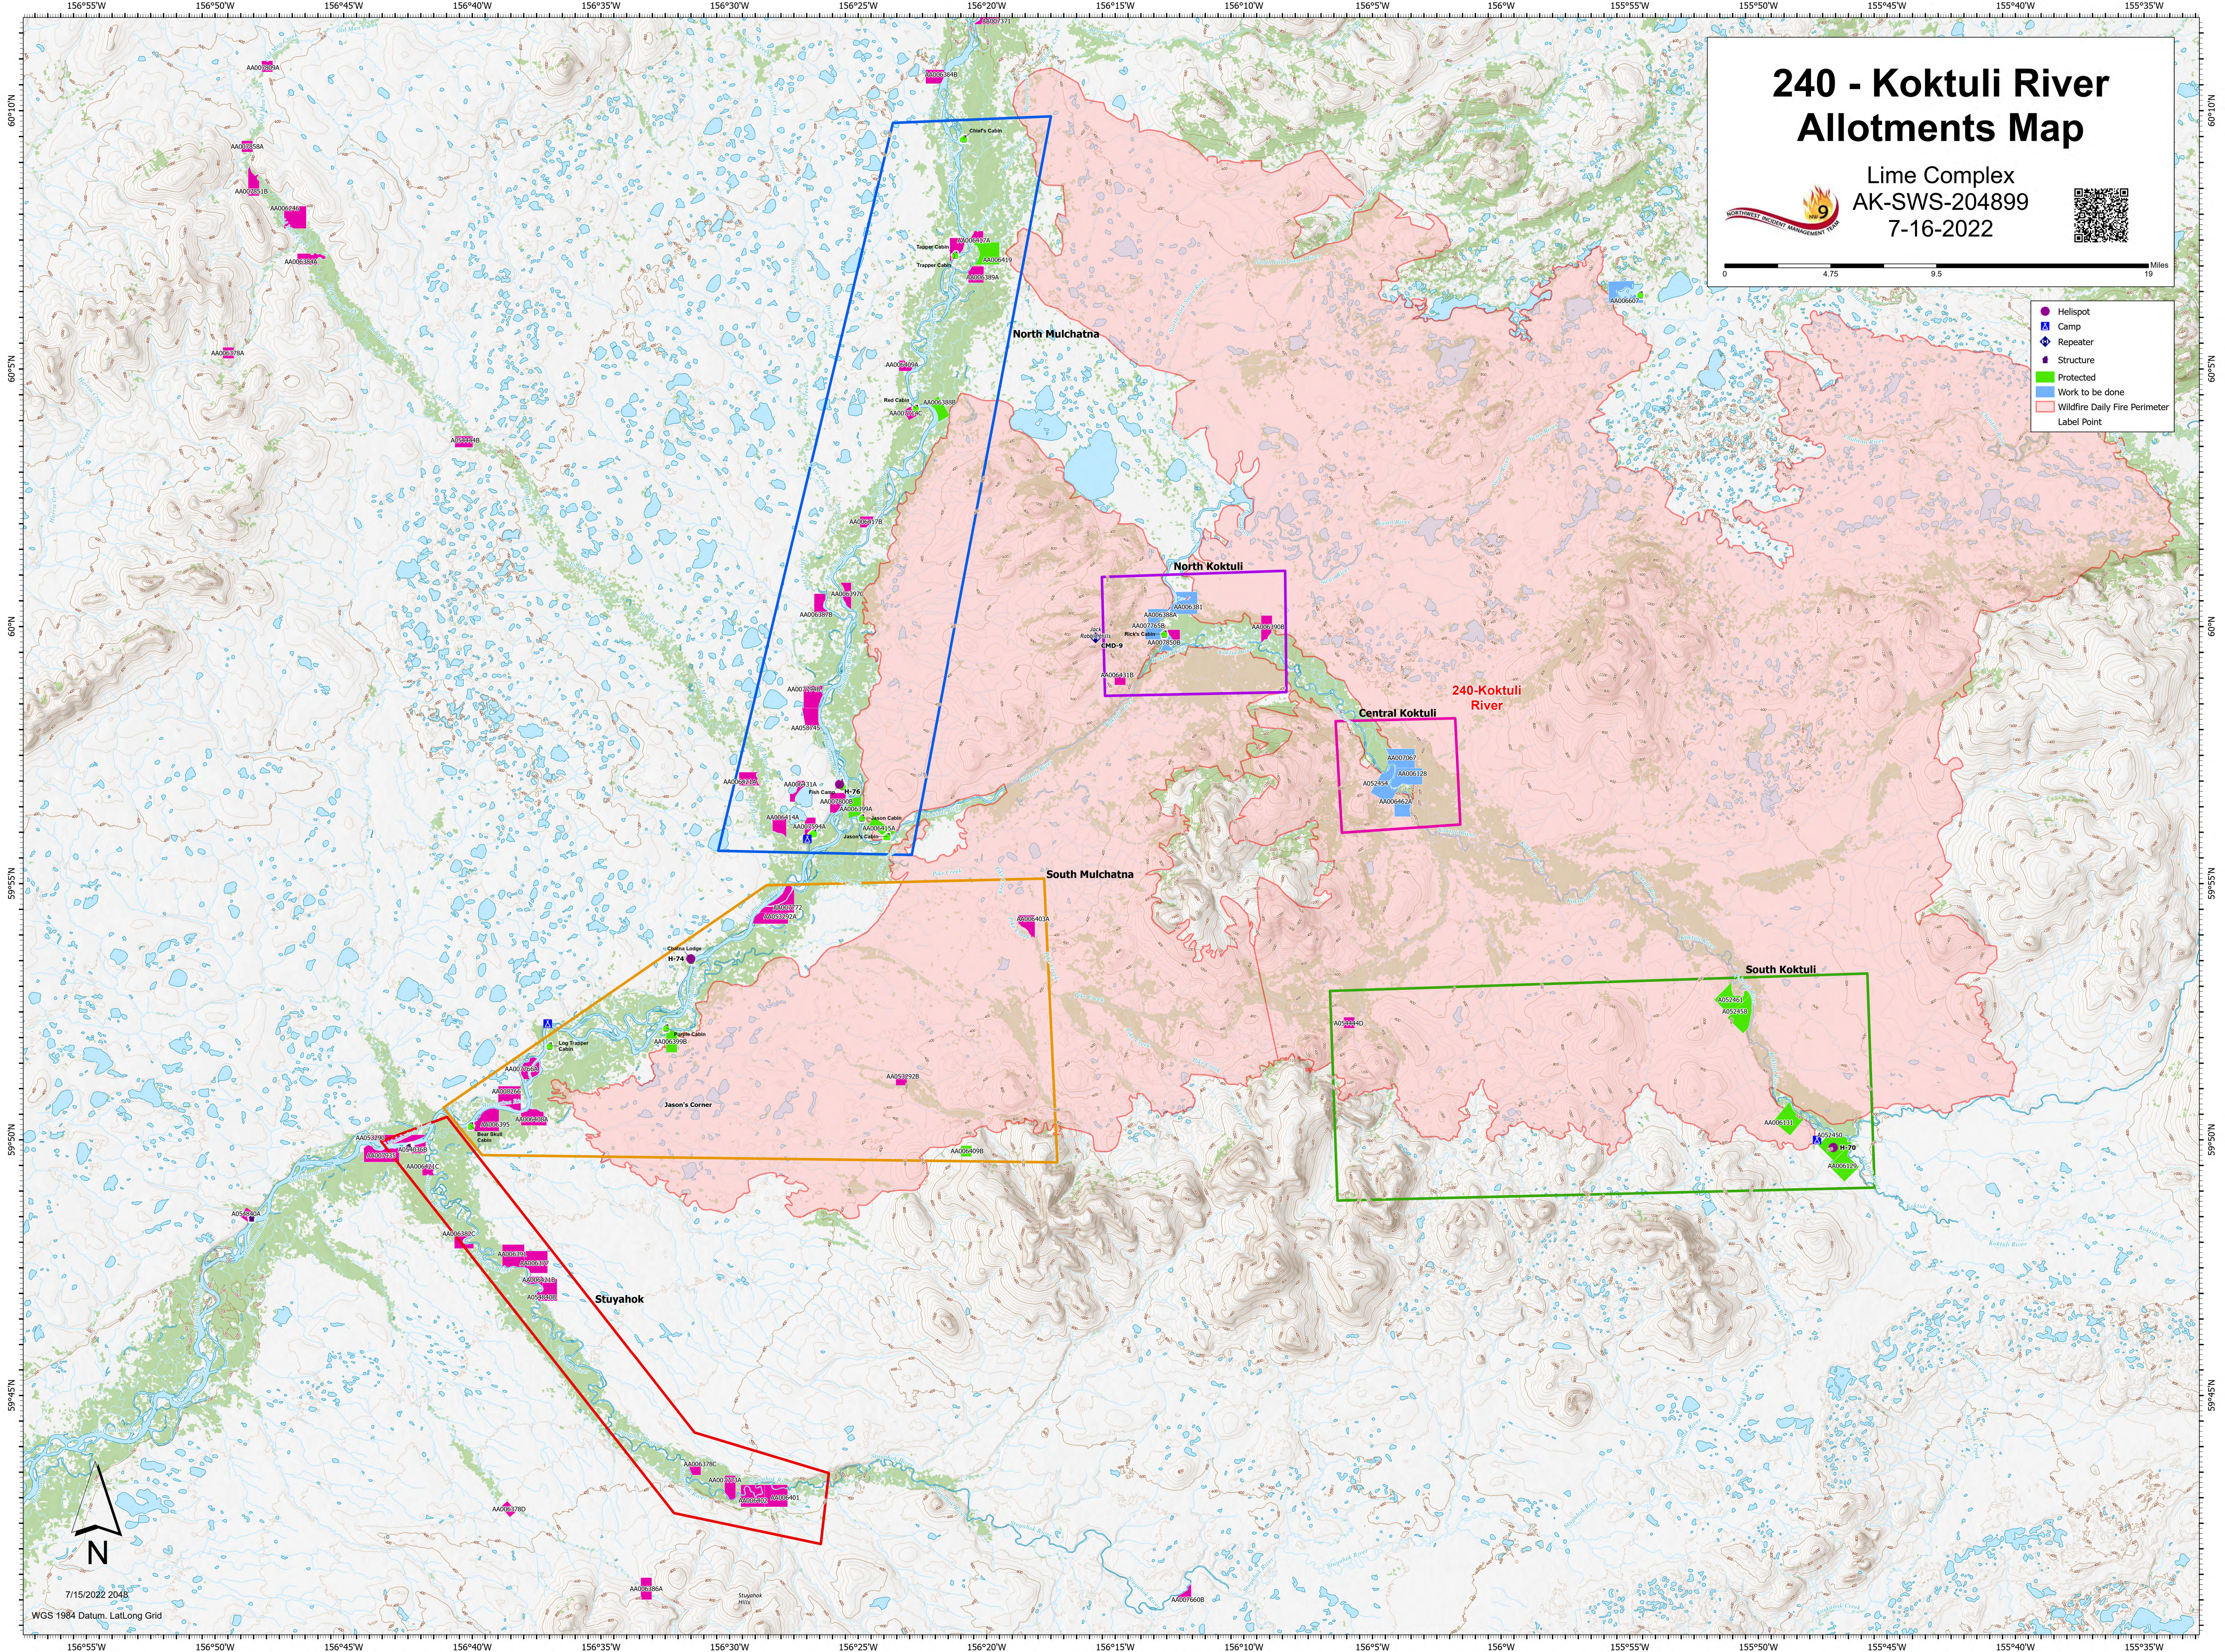

# 240 - Koktuli River Allotments Map

Lime Complex  
AK-SWS-204899  
7-16-2022

- Helispot
- ▲ Camp
- ◆ Repeater
- Structure
- Protected
- Work to be done
- Wildfire Daily Fire Perimeter
- Label Point

7/15/2022 2048  
WGS 1984 Datum, LatLong Grid