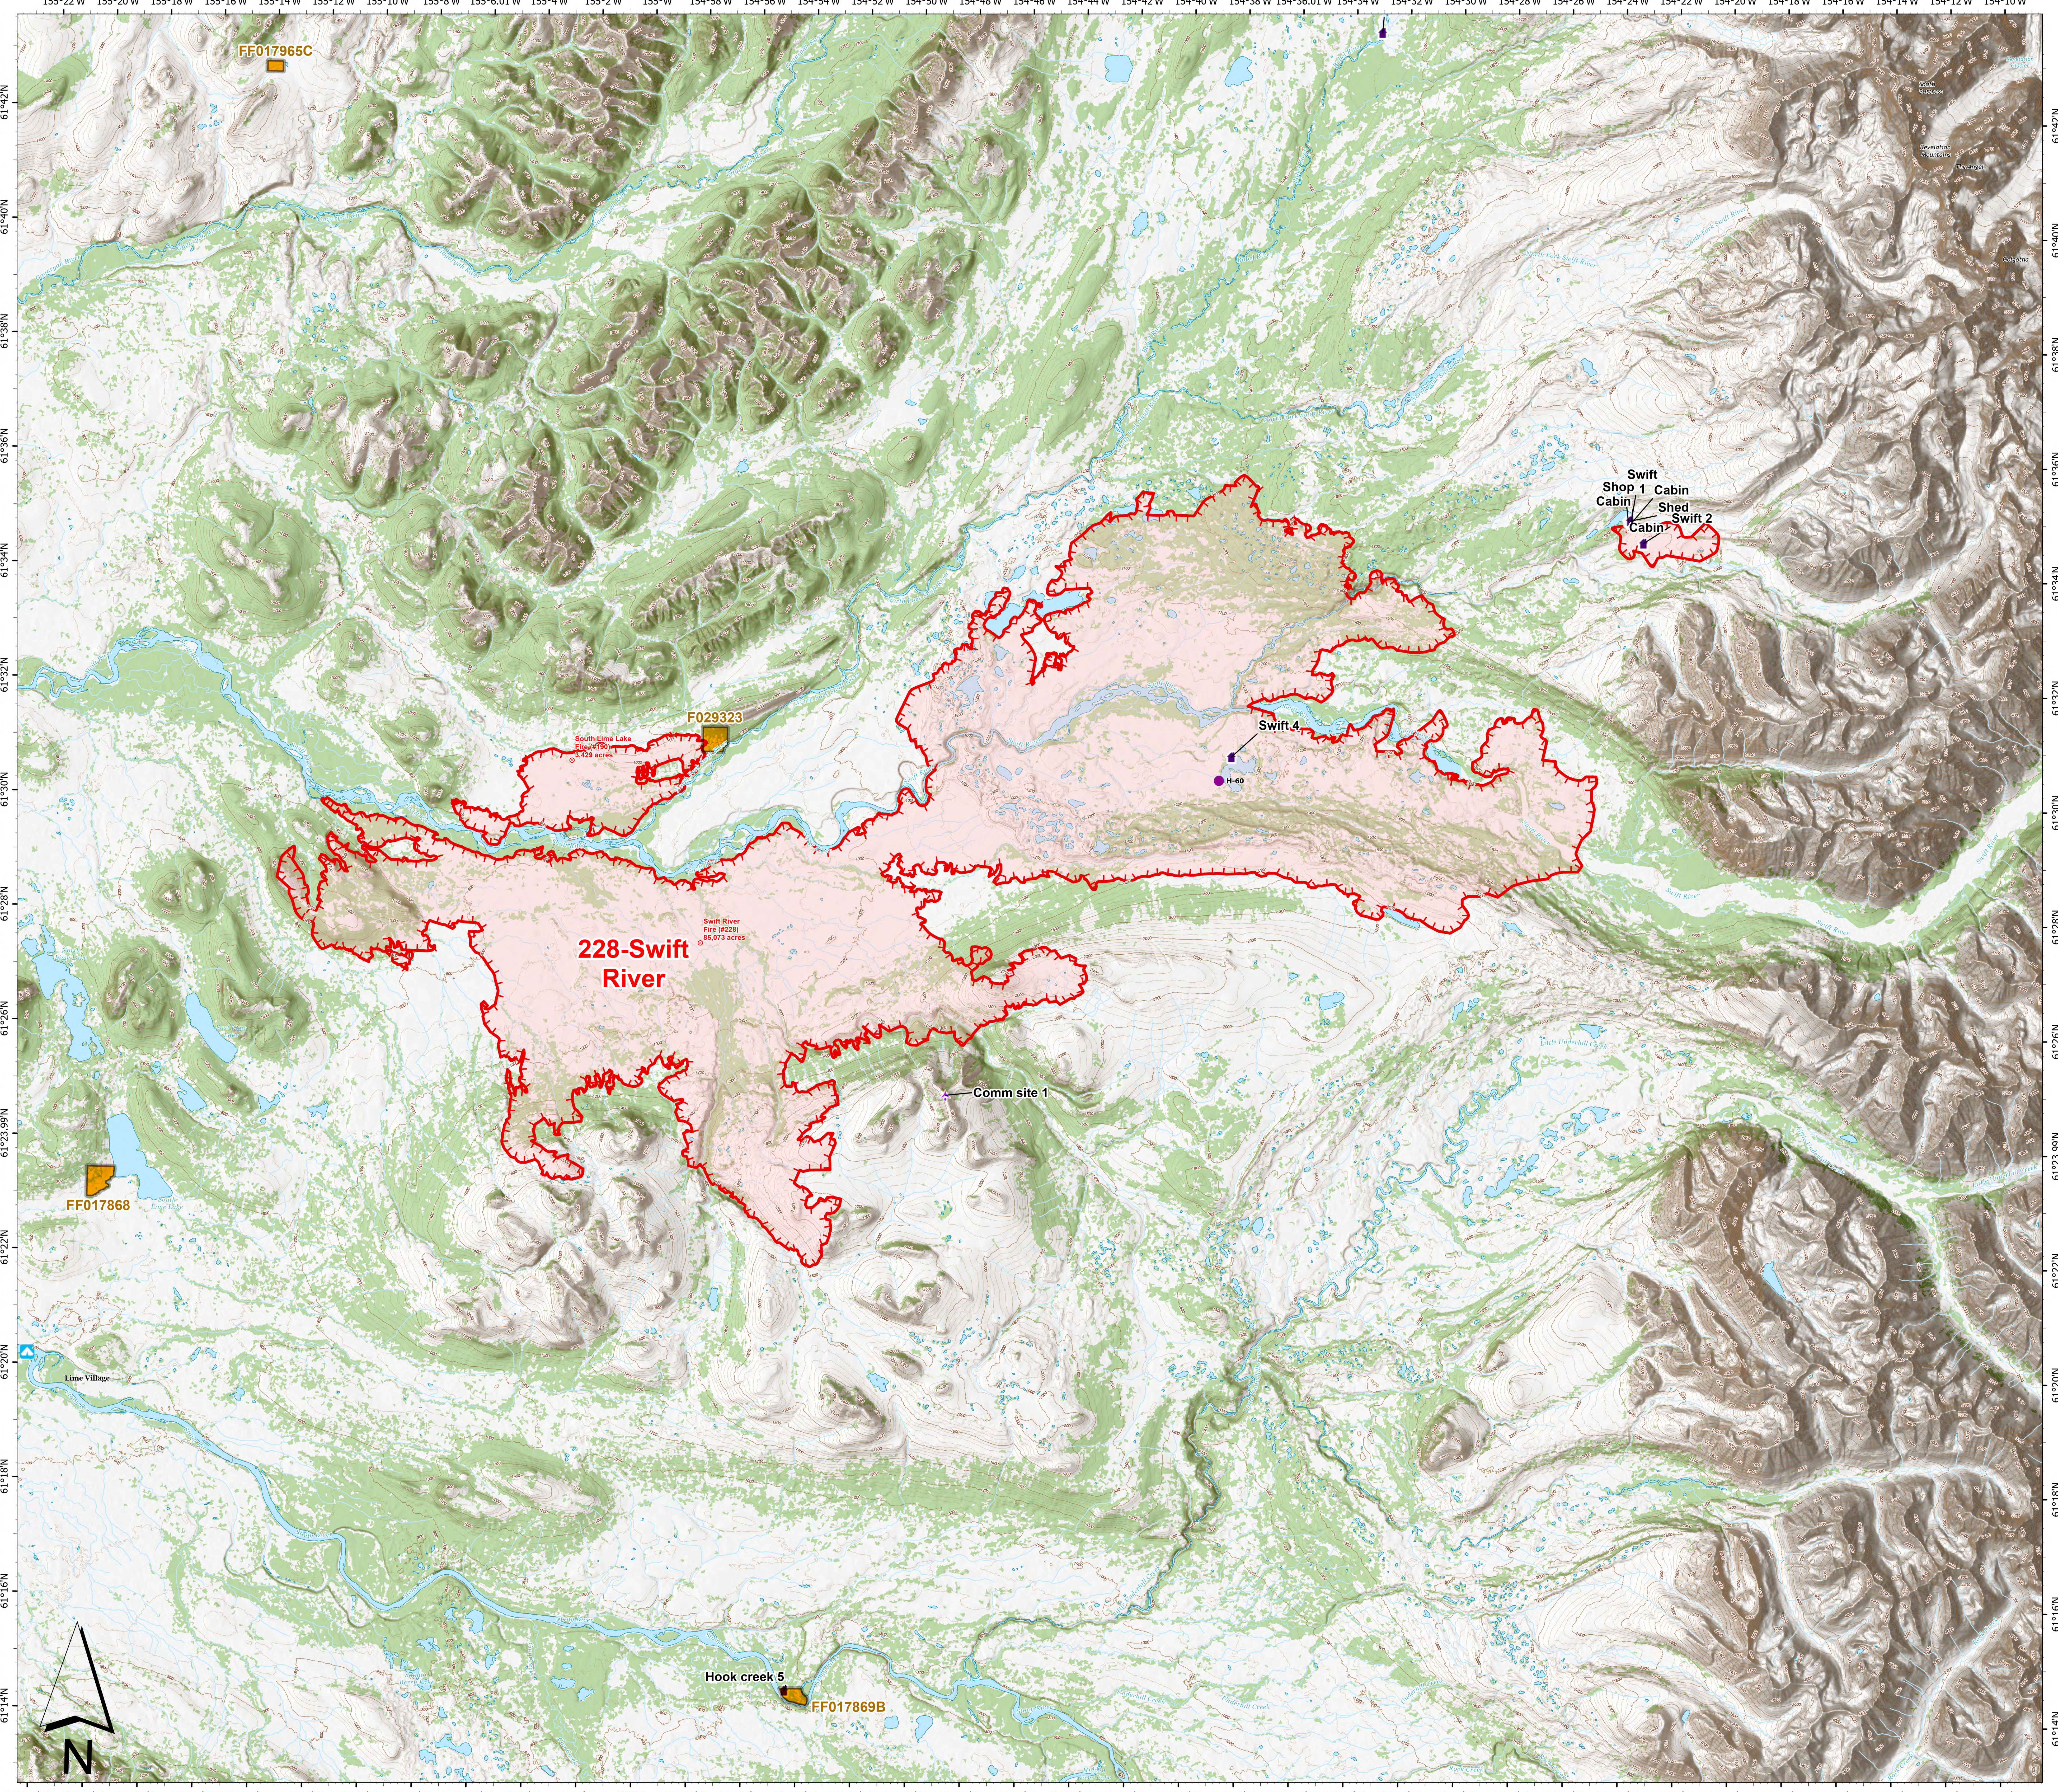

Operations Map 228-Swift River

Lime Complex
AK-SWS-204899
7-16-2022

- Structure
- Camp
- Communications
- Fire Origin
- Helispot
- Native Allotments
- SWS Planning Groups w/ IMT
- Uncontained
- Wildfire Daily Fire Perimeter
- LandCover_Woodland

7/15/2022 1922
Satellite Imagery
North American 1983 Datum, LatLong Grid