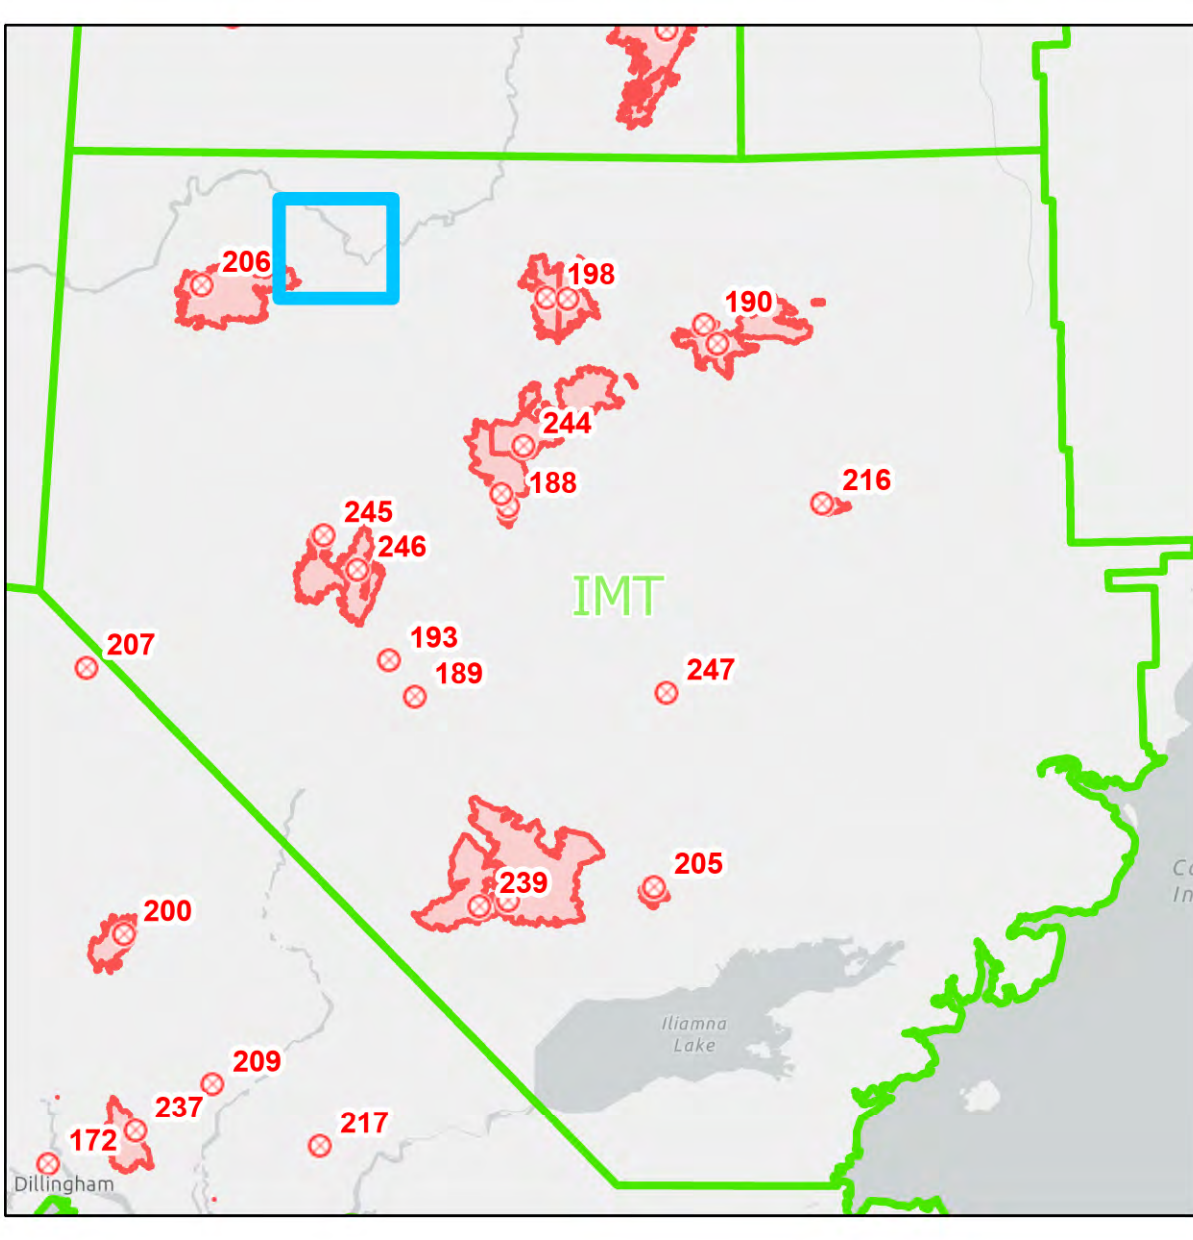

# Operations Map Red Devil/ Sleetmute

Lime Complex  
AK-SWS-204899  
7-16-2022

- Communities
- Structure
- Other
- Helispot
- ⊕ Helibase
- ⚡ Repeater
- Native Allotments
- SWS Planning Groups w/ IMT
- Uncontained
- ▭ Wildfire Daily Fire Perimeter
- LandCover\_Woodland

7/15/2022 2035  
Satellite Imagery  
North American 1983 Datum, Lat/Long Grid

**206-Aghaluk Mtn.**

Miles