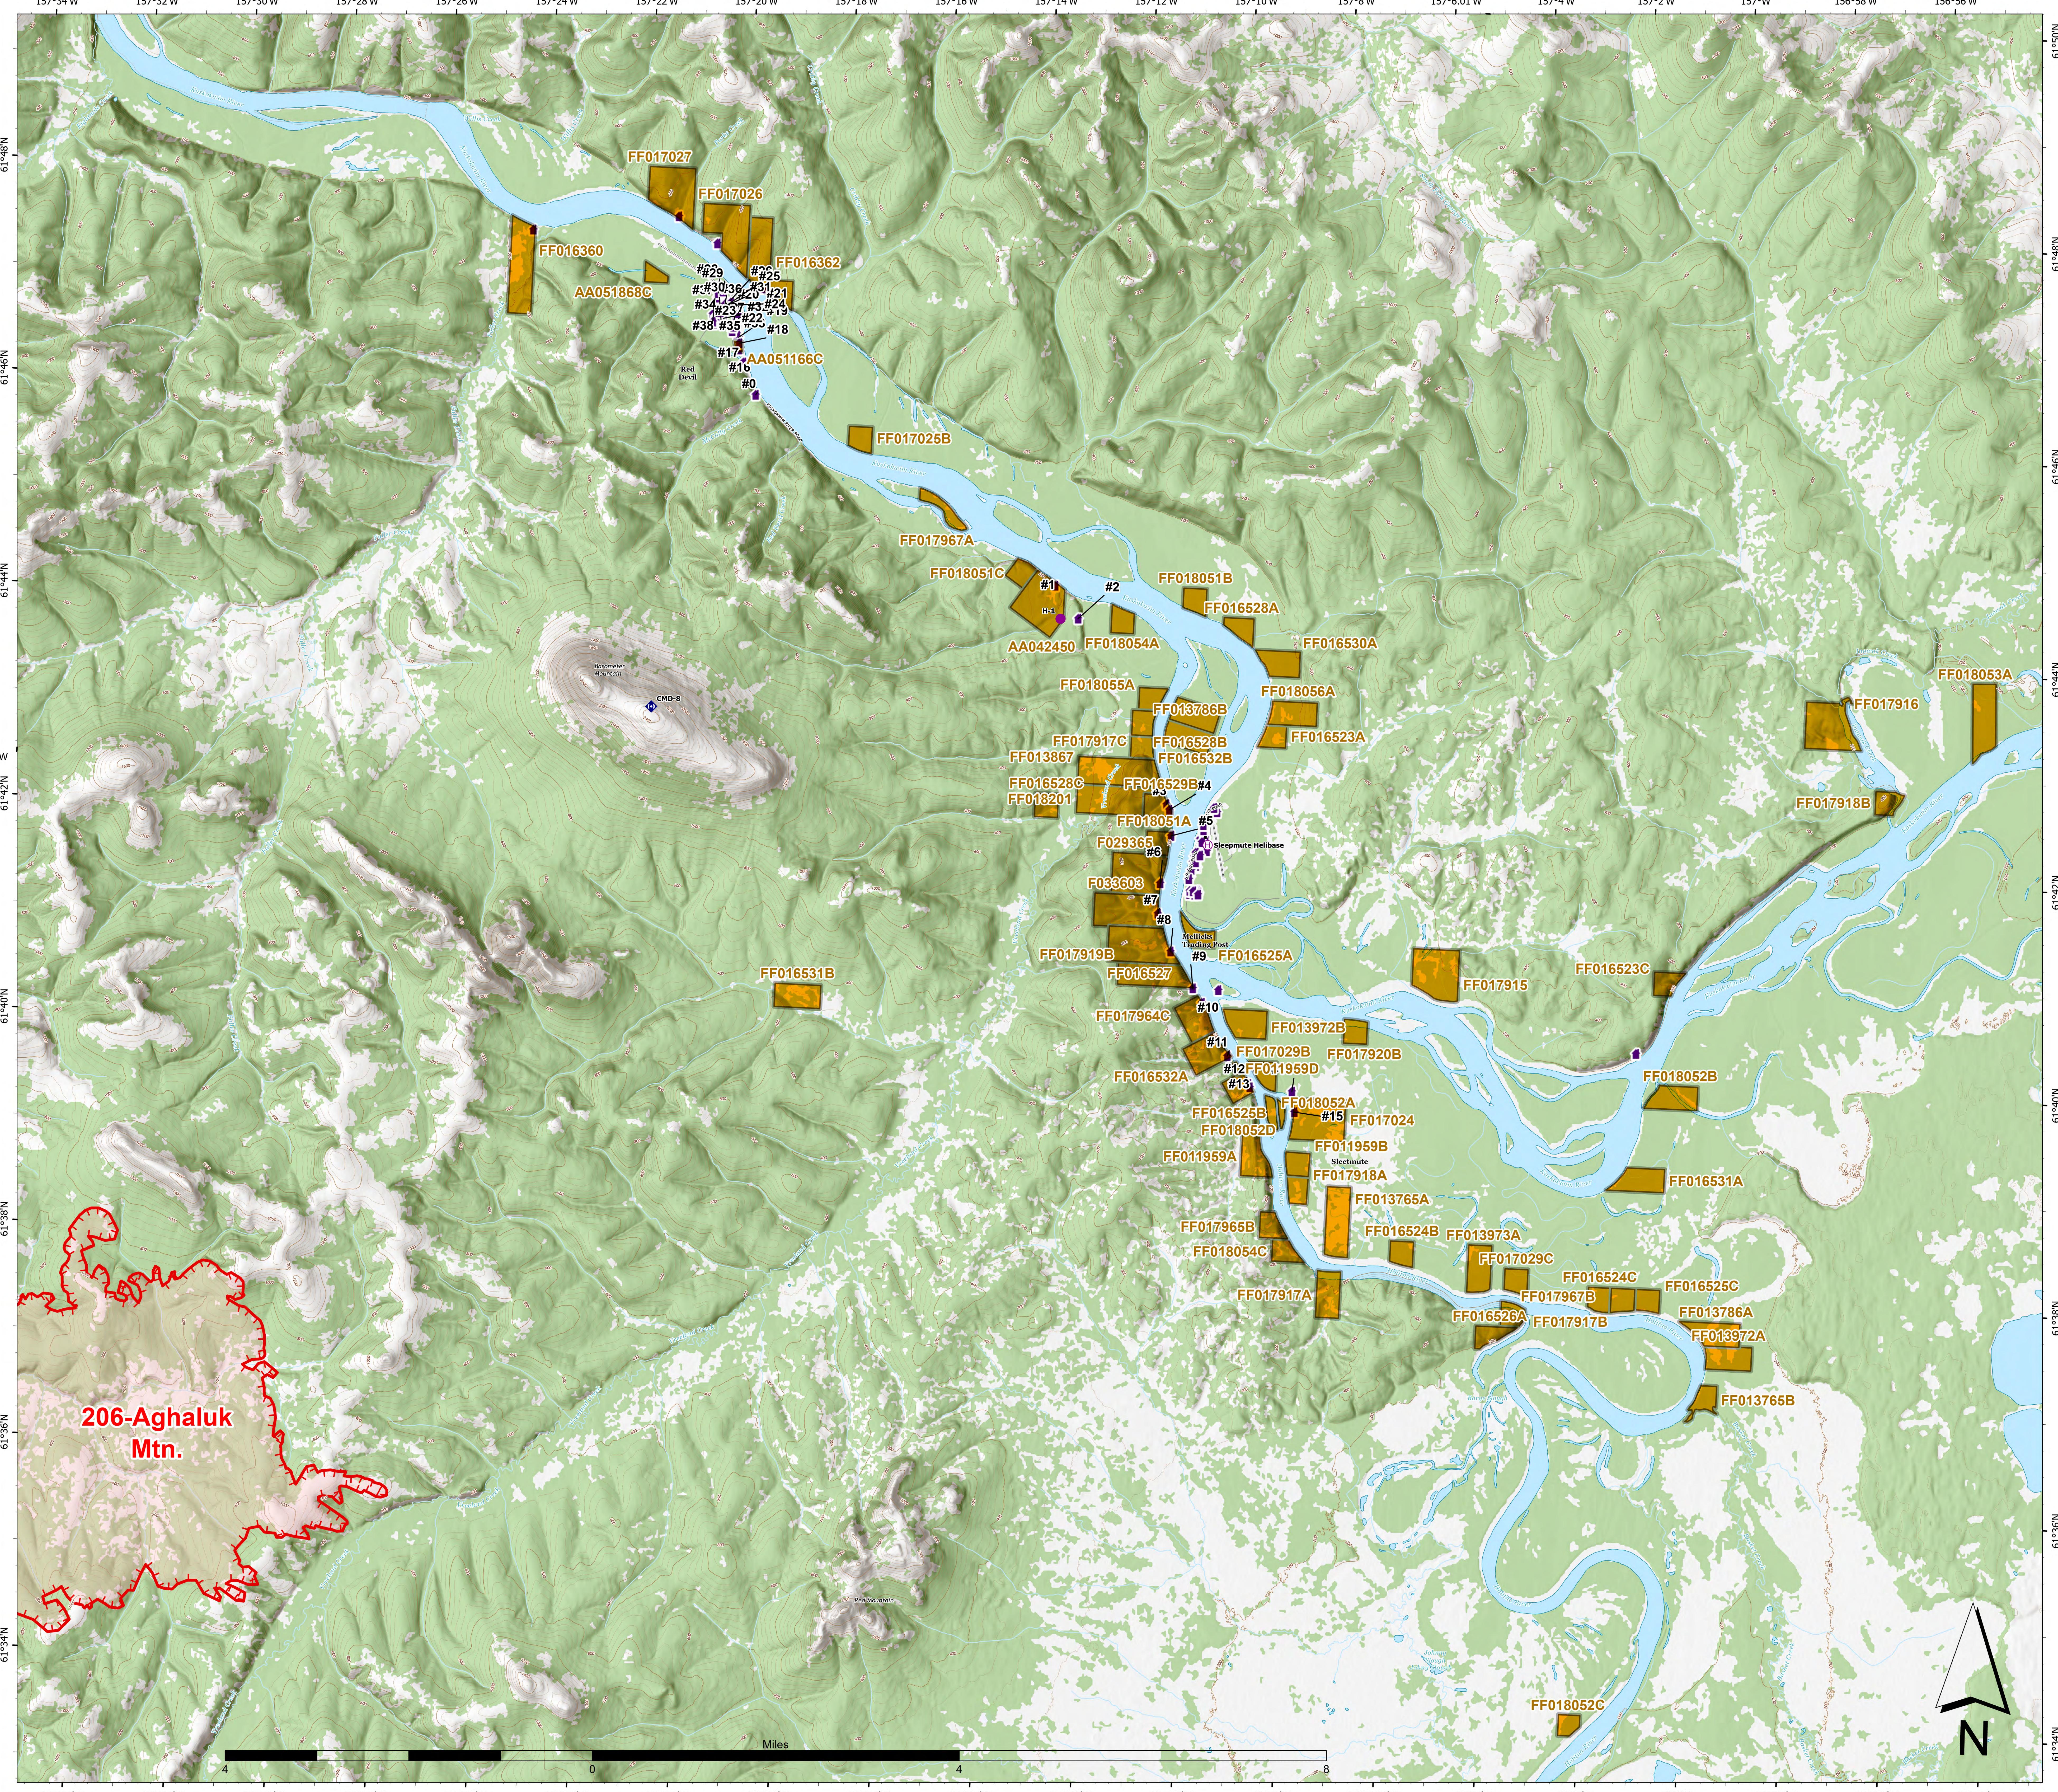

# Operations Map Red Devil/ Sleetmute

Lime Complex  
AK-SWS-204899  
7-16-2022

- Communities
- Structure
- Other
- Helispot
- ⊕ Helibase
- ⚡ Repeater
- Native Allotments
- SWS Planning Groups w/ IMT
- Uncontained
- ▭ Wildfire Daily Fire Perimeter
- LandCover\_Woodland

7/15/2022 2035  
Satellite Imagery  
North American 1983 Datum, Lat/Long Grid

**206-Aghaluk Mtn.**

Miles