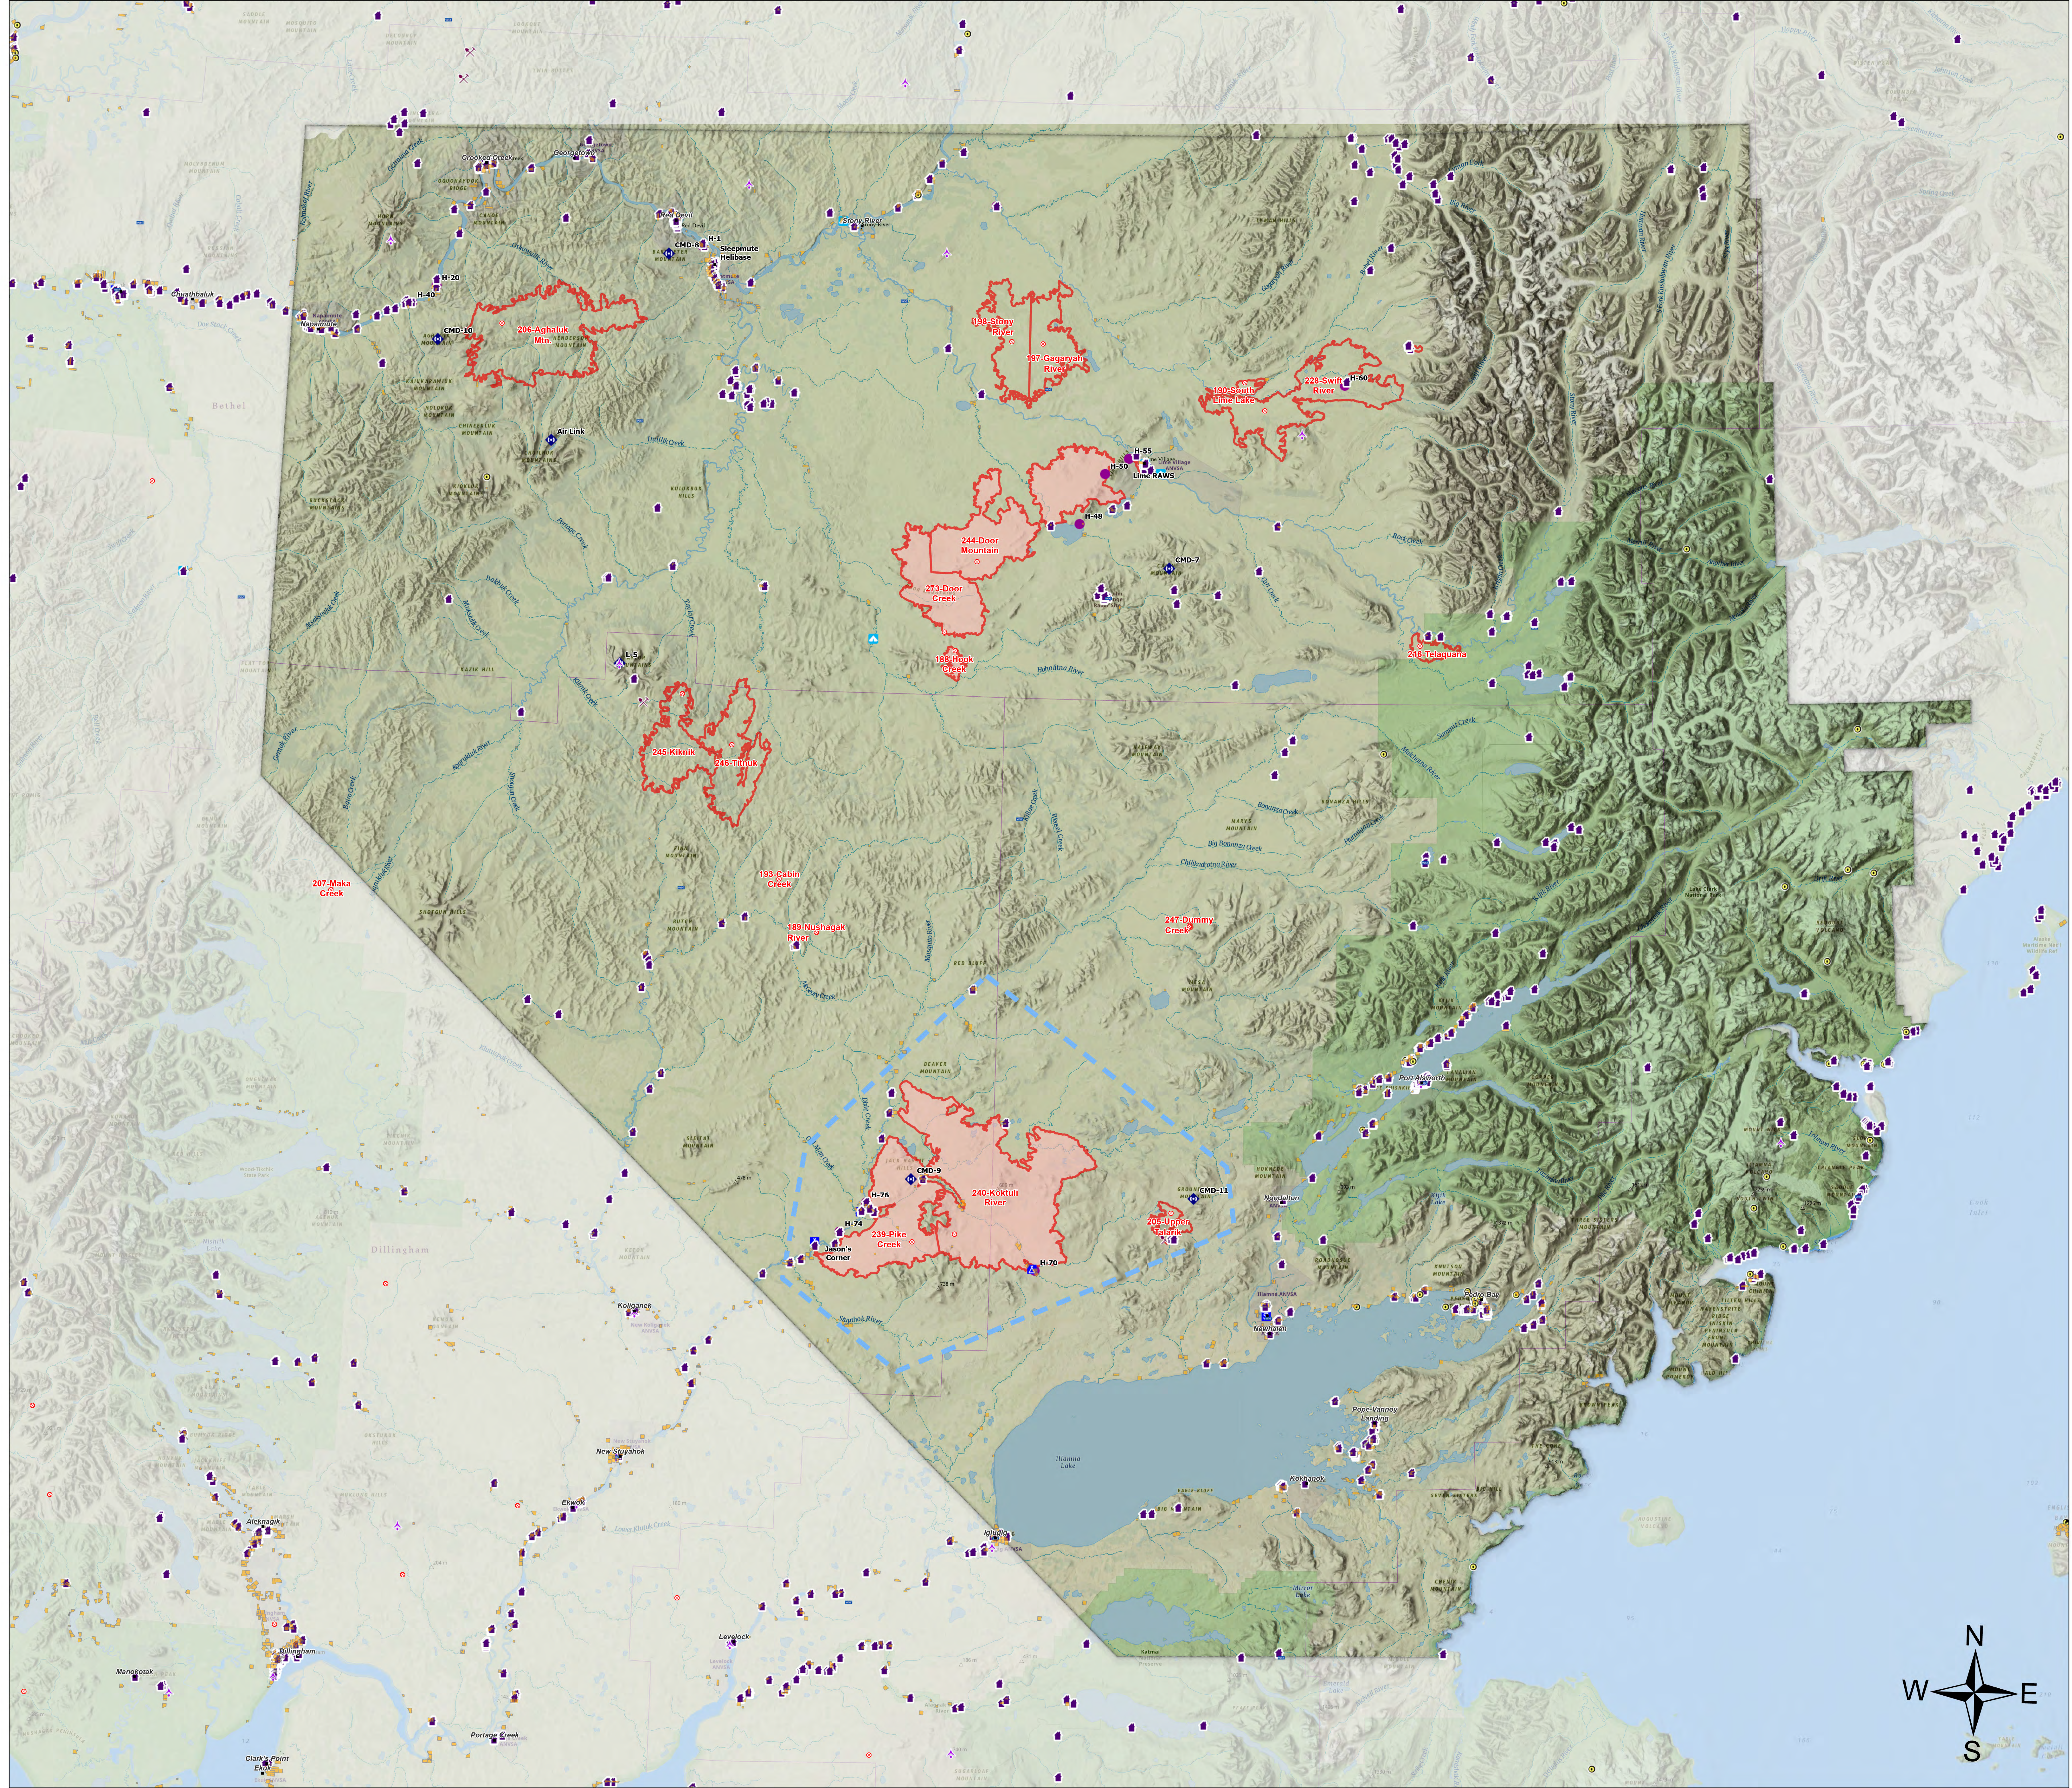

# Situation

Lime Complex  
AK-SWS-204899  
7-16-2022

- Communities
- Native Allotments
- Fire Origin
- Structure
- Mining Camp/Equipment
- Camp
- Communications
- RAWS
- Other
- Temporary Flight Restriction
- Staffed Fires
- Unstaffed Fires
- BackgroundPoly\_Erase

7/15/2022 1914  
North American 1983 Datum, LatLong  
Grid