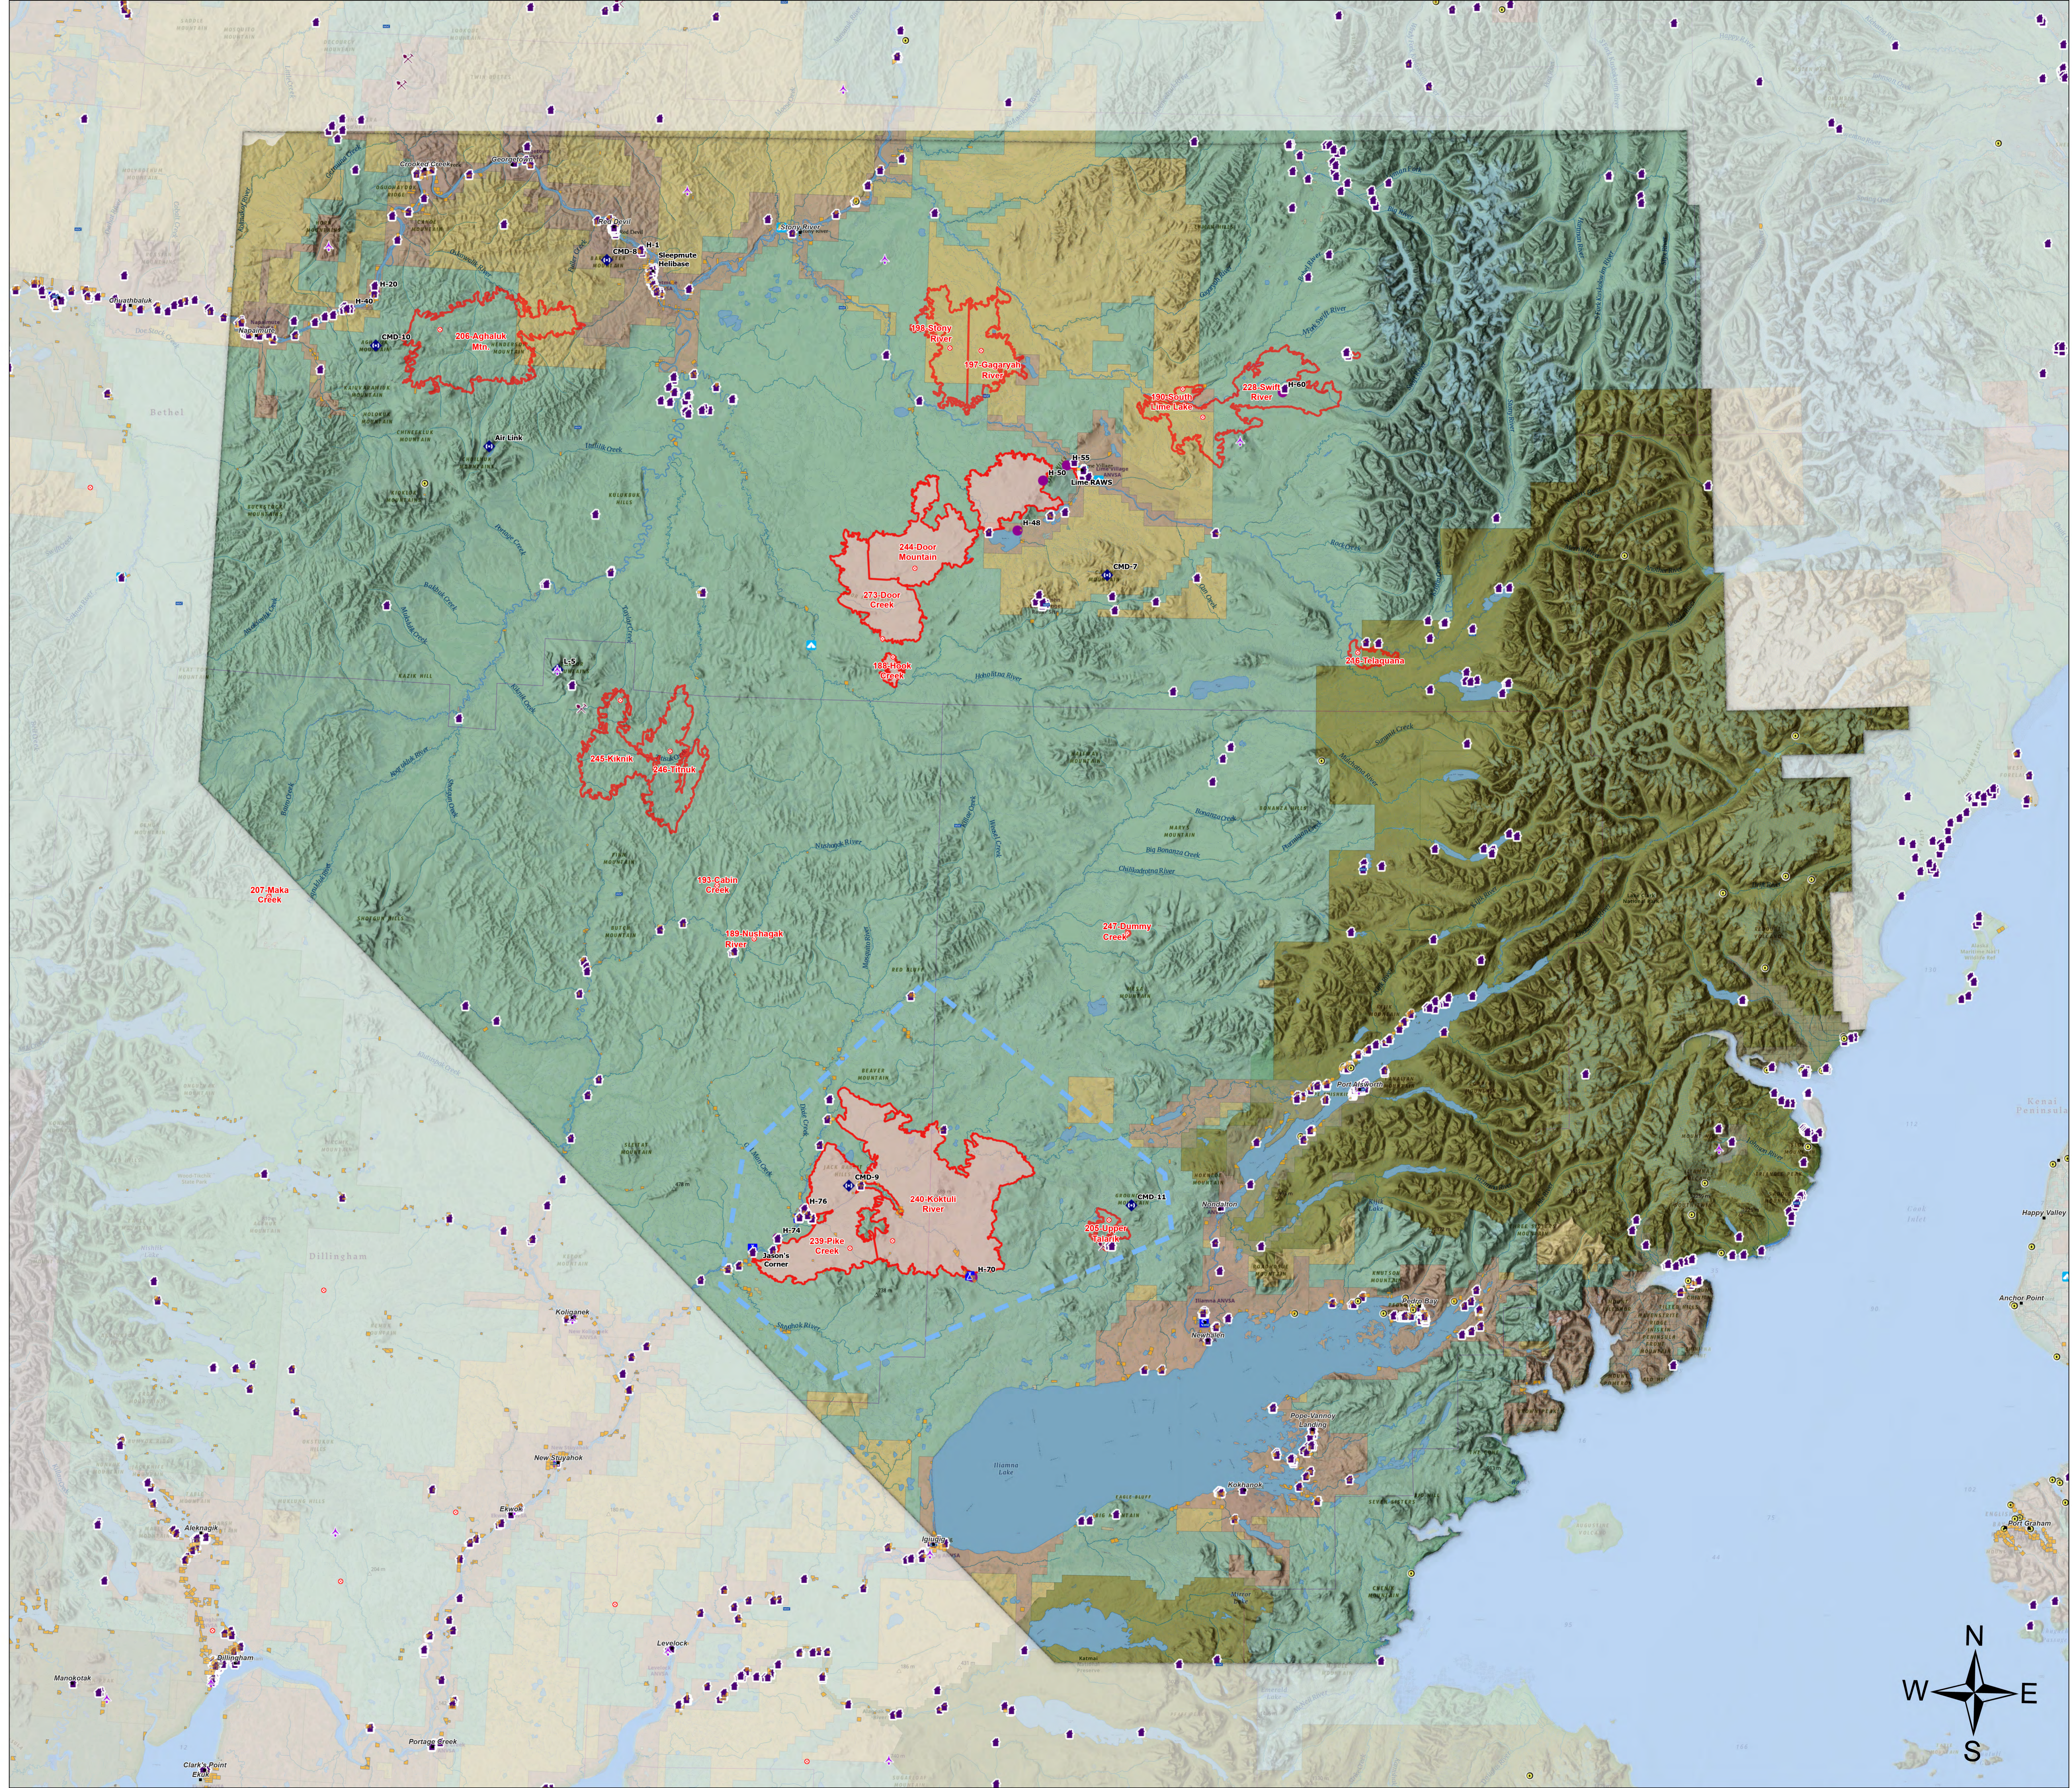

Situation with Ownership

Lime Complex
AK-SWS-204899
7-16-2022

-  Communities
-  Native Allotments
-  Fire Origin
-  Structure
-  Mining Camp/Equipment
-  Camp
-  Communications
-  RAWS
-  Other
-  Temporary Flight Restriction
-  Unstaffed Fires
-  Staffed Fires
-  ANCSA Regional or Village Corp.
-  BIA (Native Allotment, Reservation)
-  BLM
-  City
-  Borough
-  DOD
-  NPS
-  Other Federal
-  Private
-  State
-  Tribal
-  USFWS

7/15/2022 2034
North American 1983 Datum, LatLong Grid