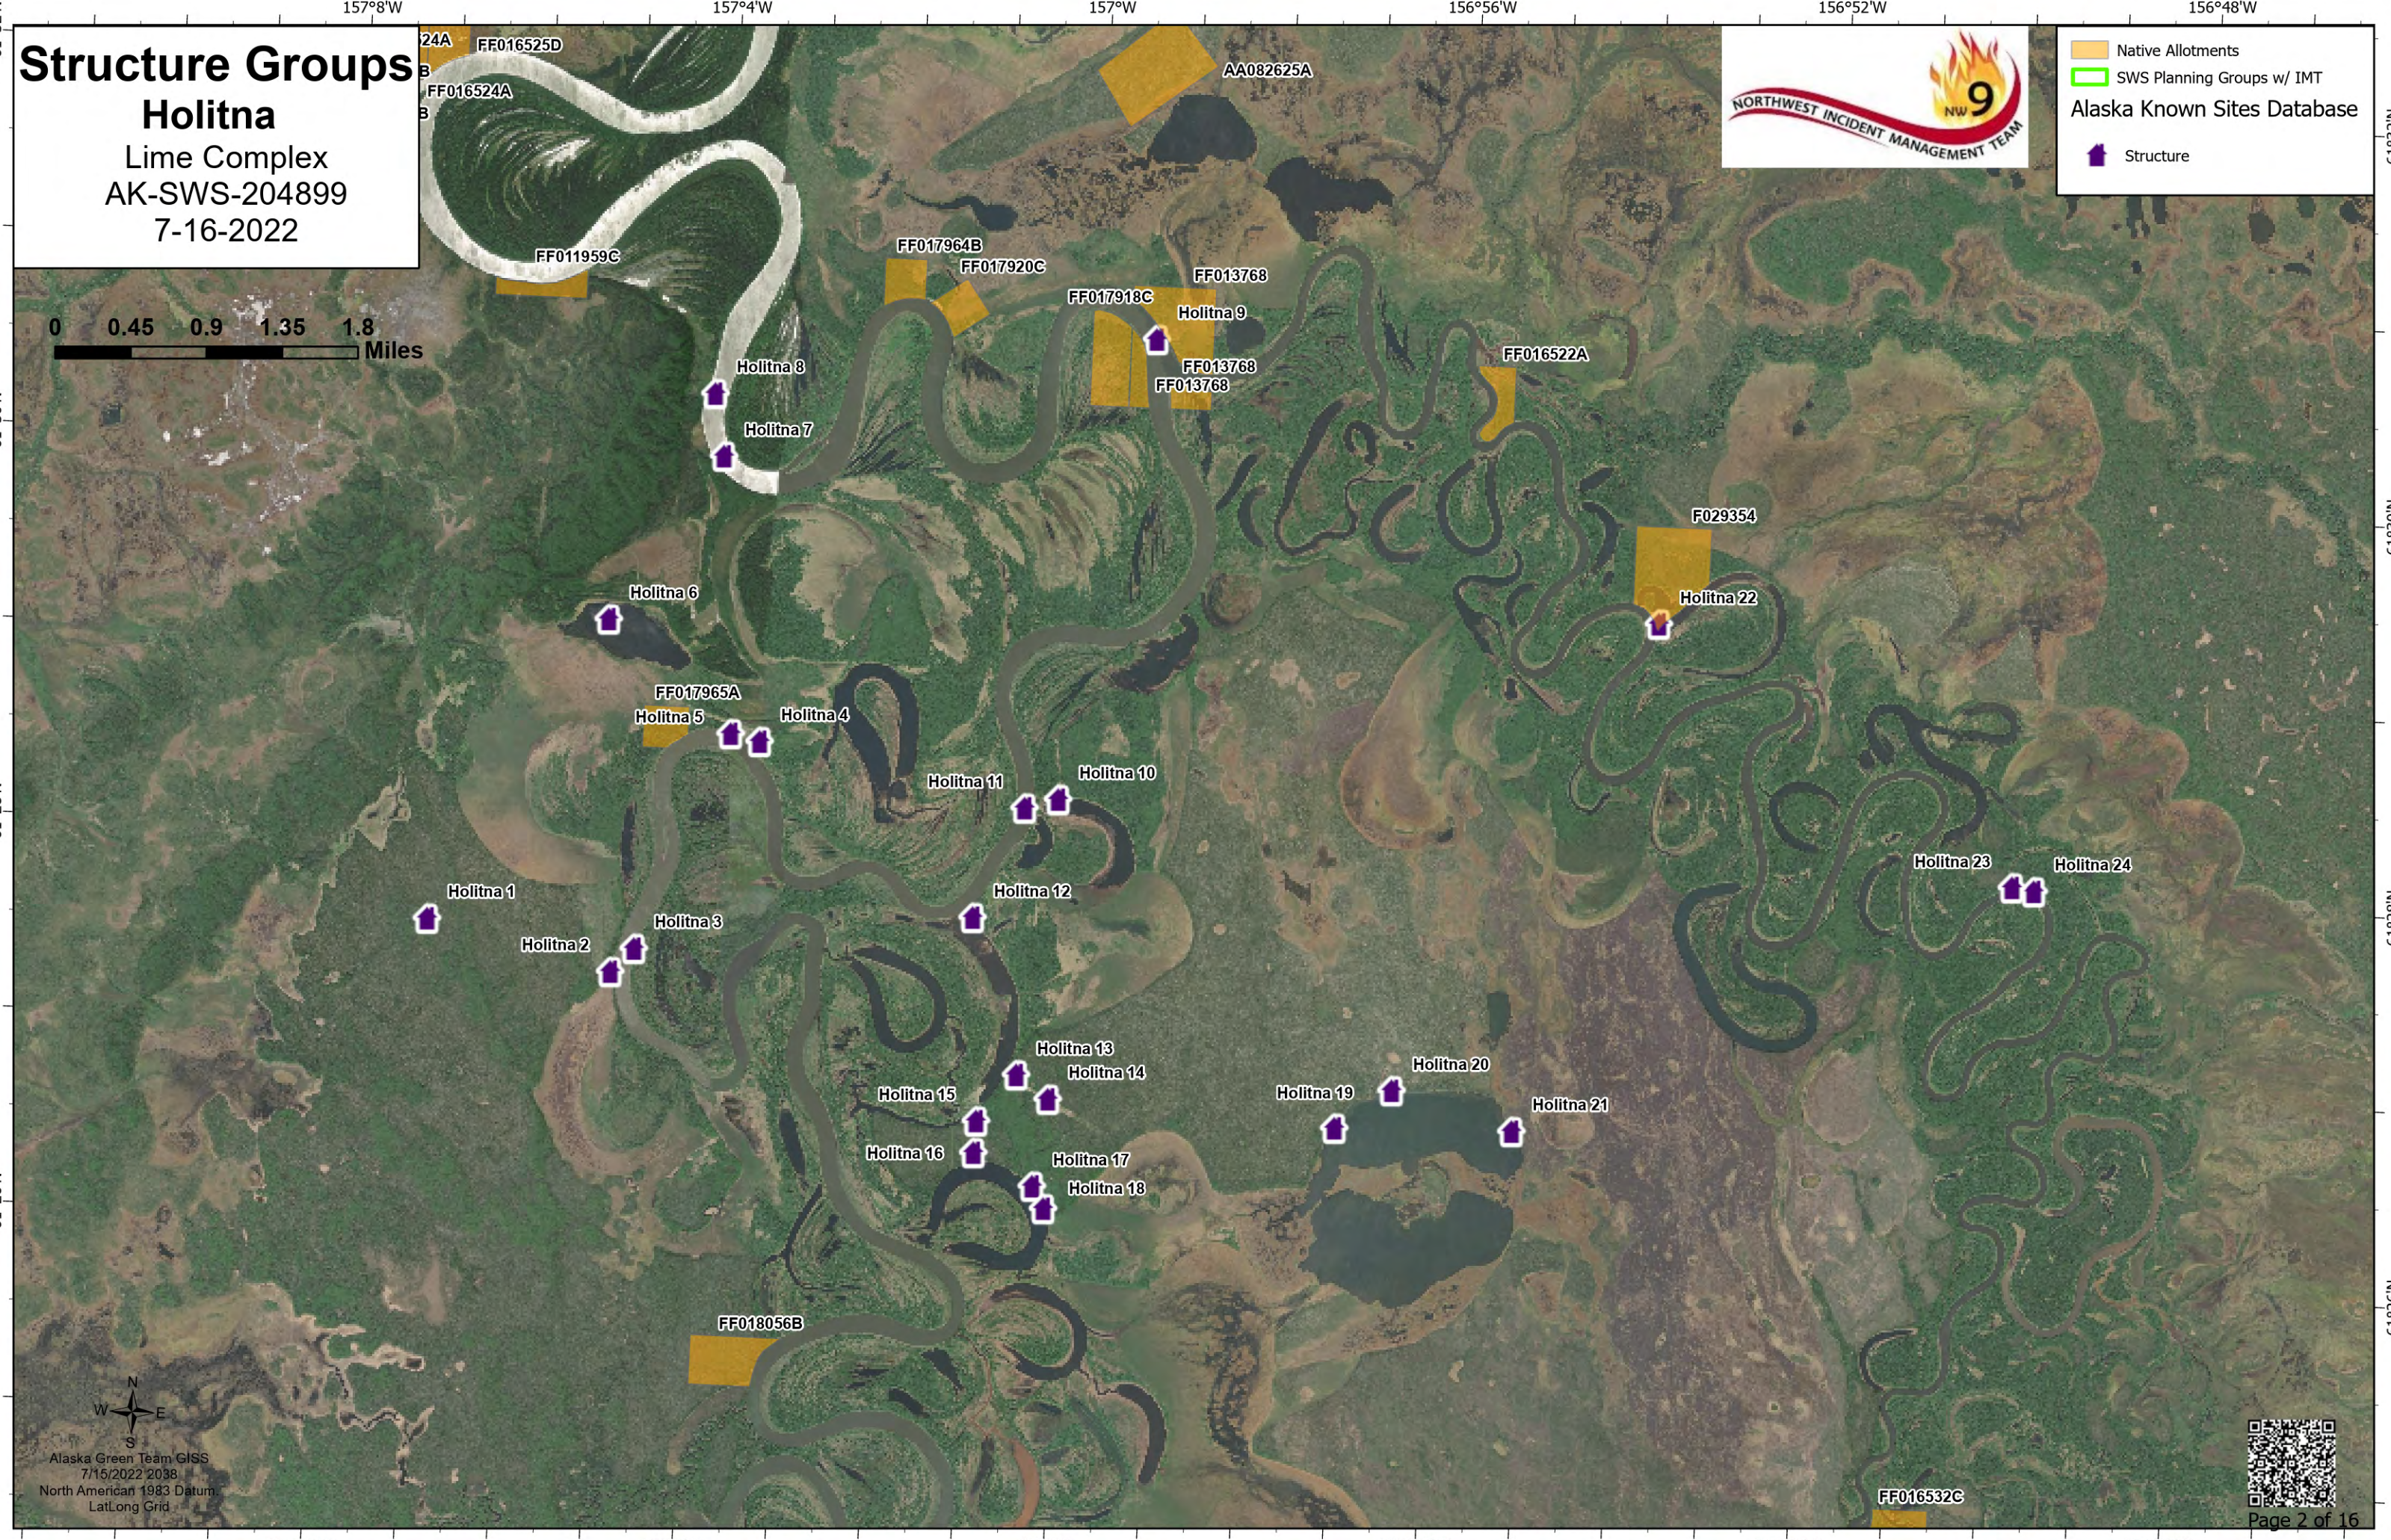

Structure Groups

Holitna

Lime Complex
AK-SWS-204899
7-16-2022

- Native Allotments
- SWS Planning Groups w/ IMT
- Alaska Known Sites Database
- Structure

Alaska Green Team GLSS
7/15/2022 2038
North American 1983 Datum
Lat/Long Grid