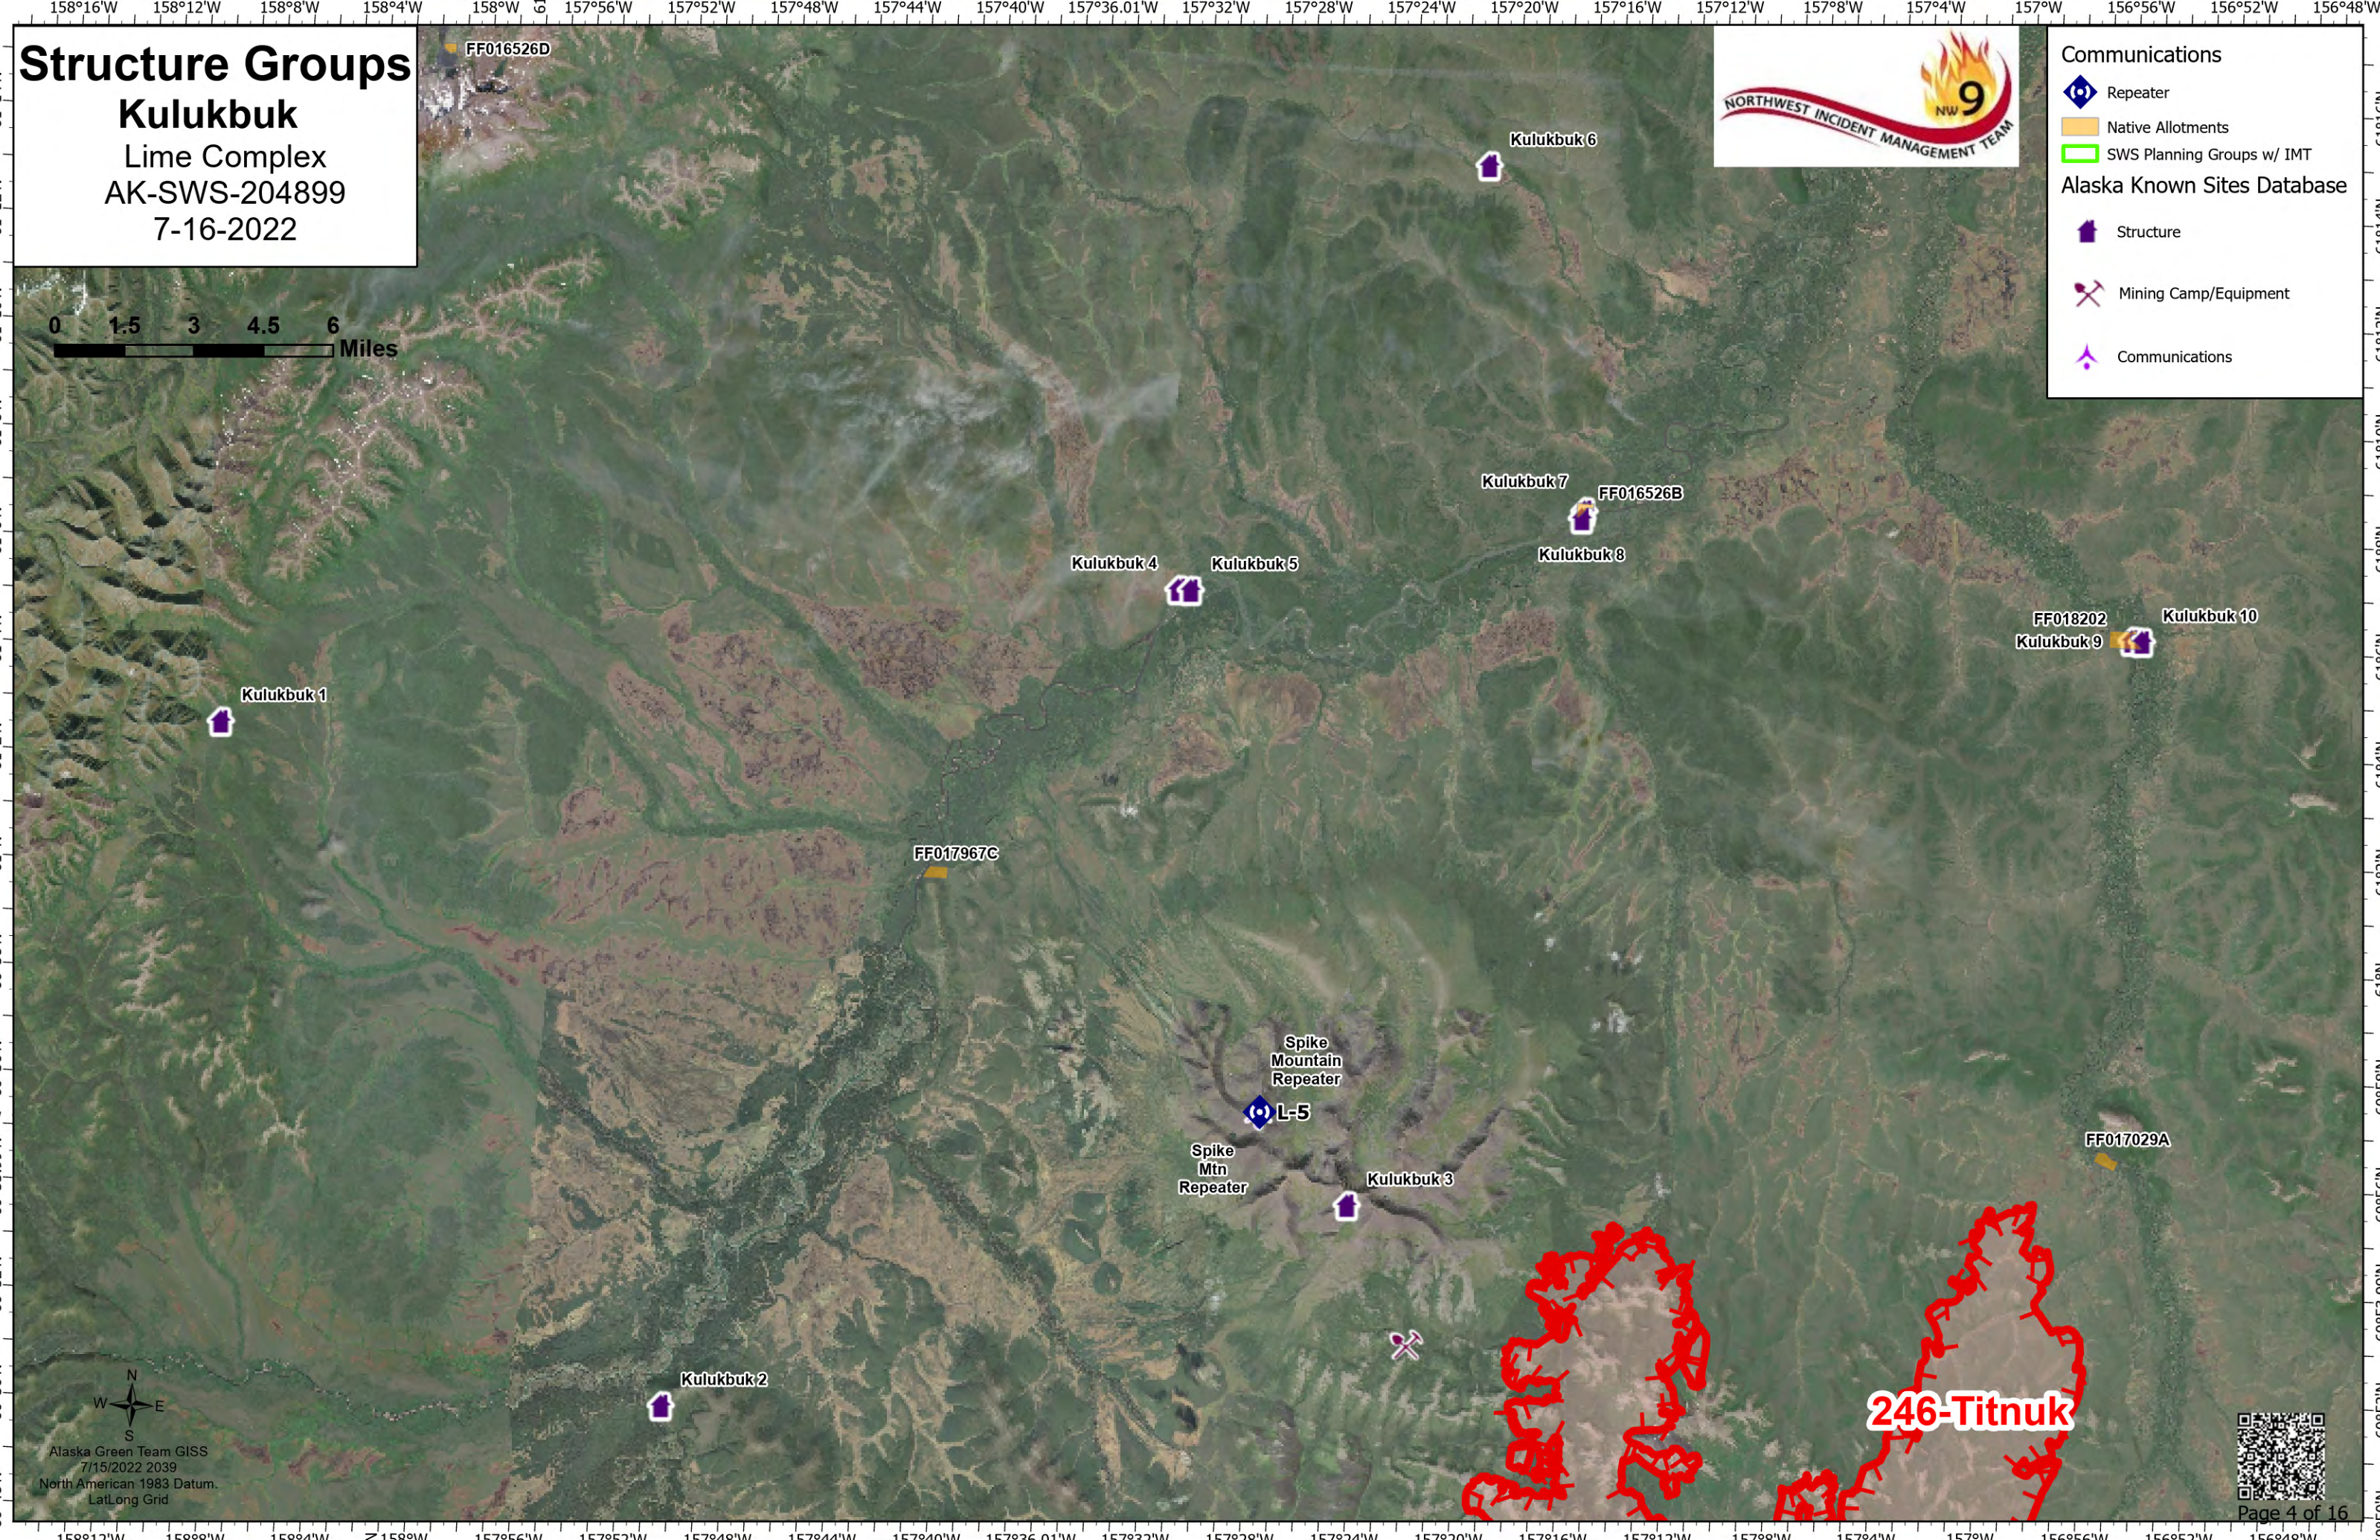

Structure Groups

Kulukbuk

Lime Complex
AK-SWS-204899
7-16-2022

Communications

- Repeater
- Native Allotments
- SWS Planning Groups w/ IMT

Alaska Known Sites Database

- Structure
- Mining Camp/Equipment
- Communications

Alaska Green Team GIS
7/15/2022 2039
North American 1983 Datum
Lat/Long Grid