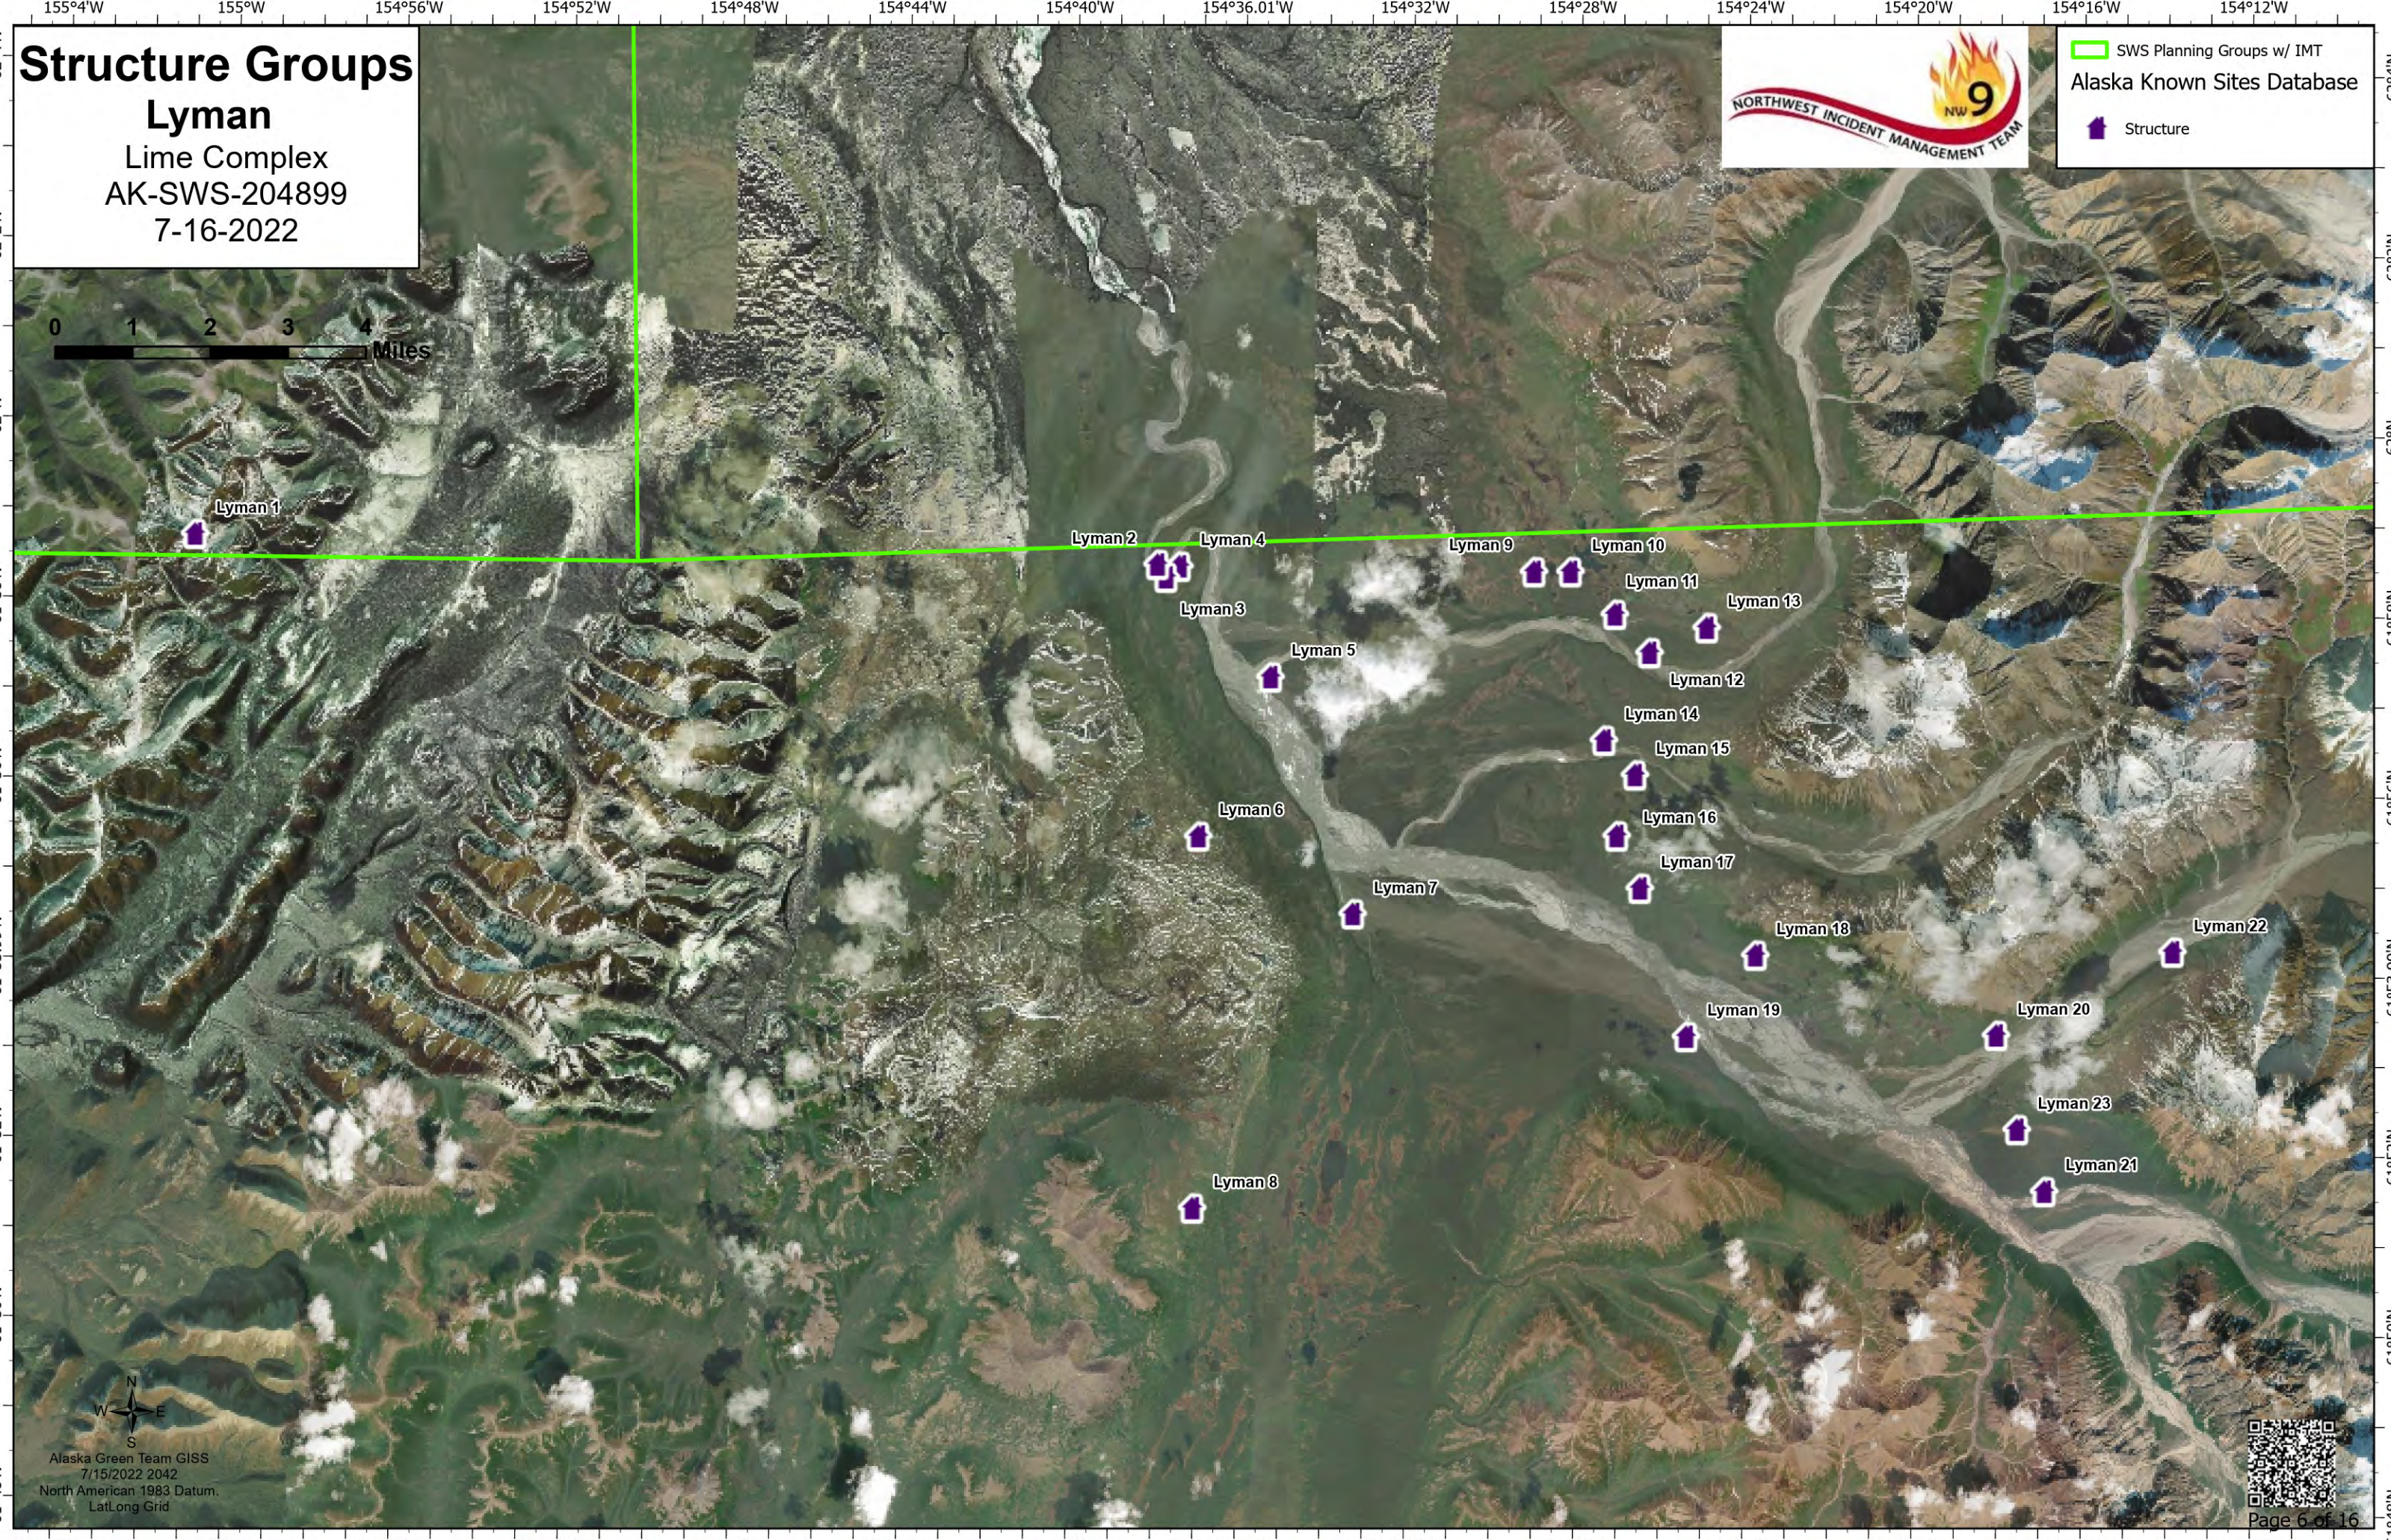

# Structure Groups

## Lyman

Lime Complex  
AK-SWS-204899  
7-16-2022

SWS Planning Groups w/ IMT  
Alaska Known Sites Database

- Structure

Alaska Green Team GISS  
7/15/2022 2042  
North American 1983 Datum  
Lat/Long Grid