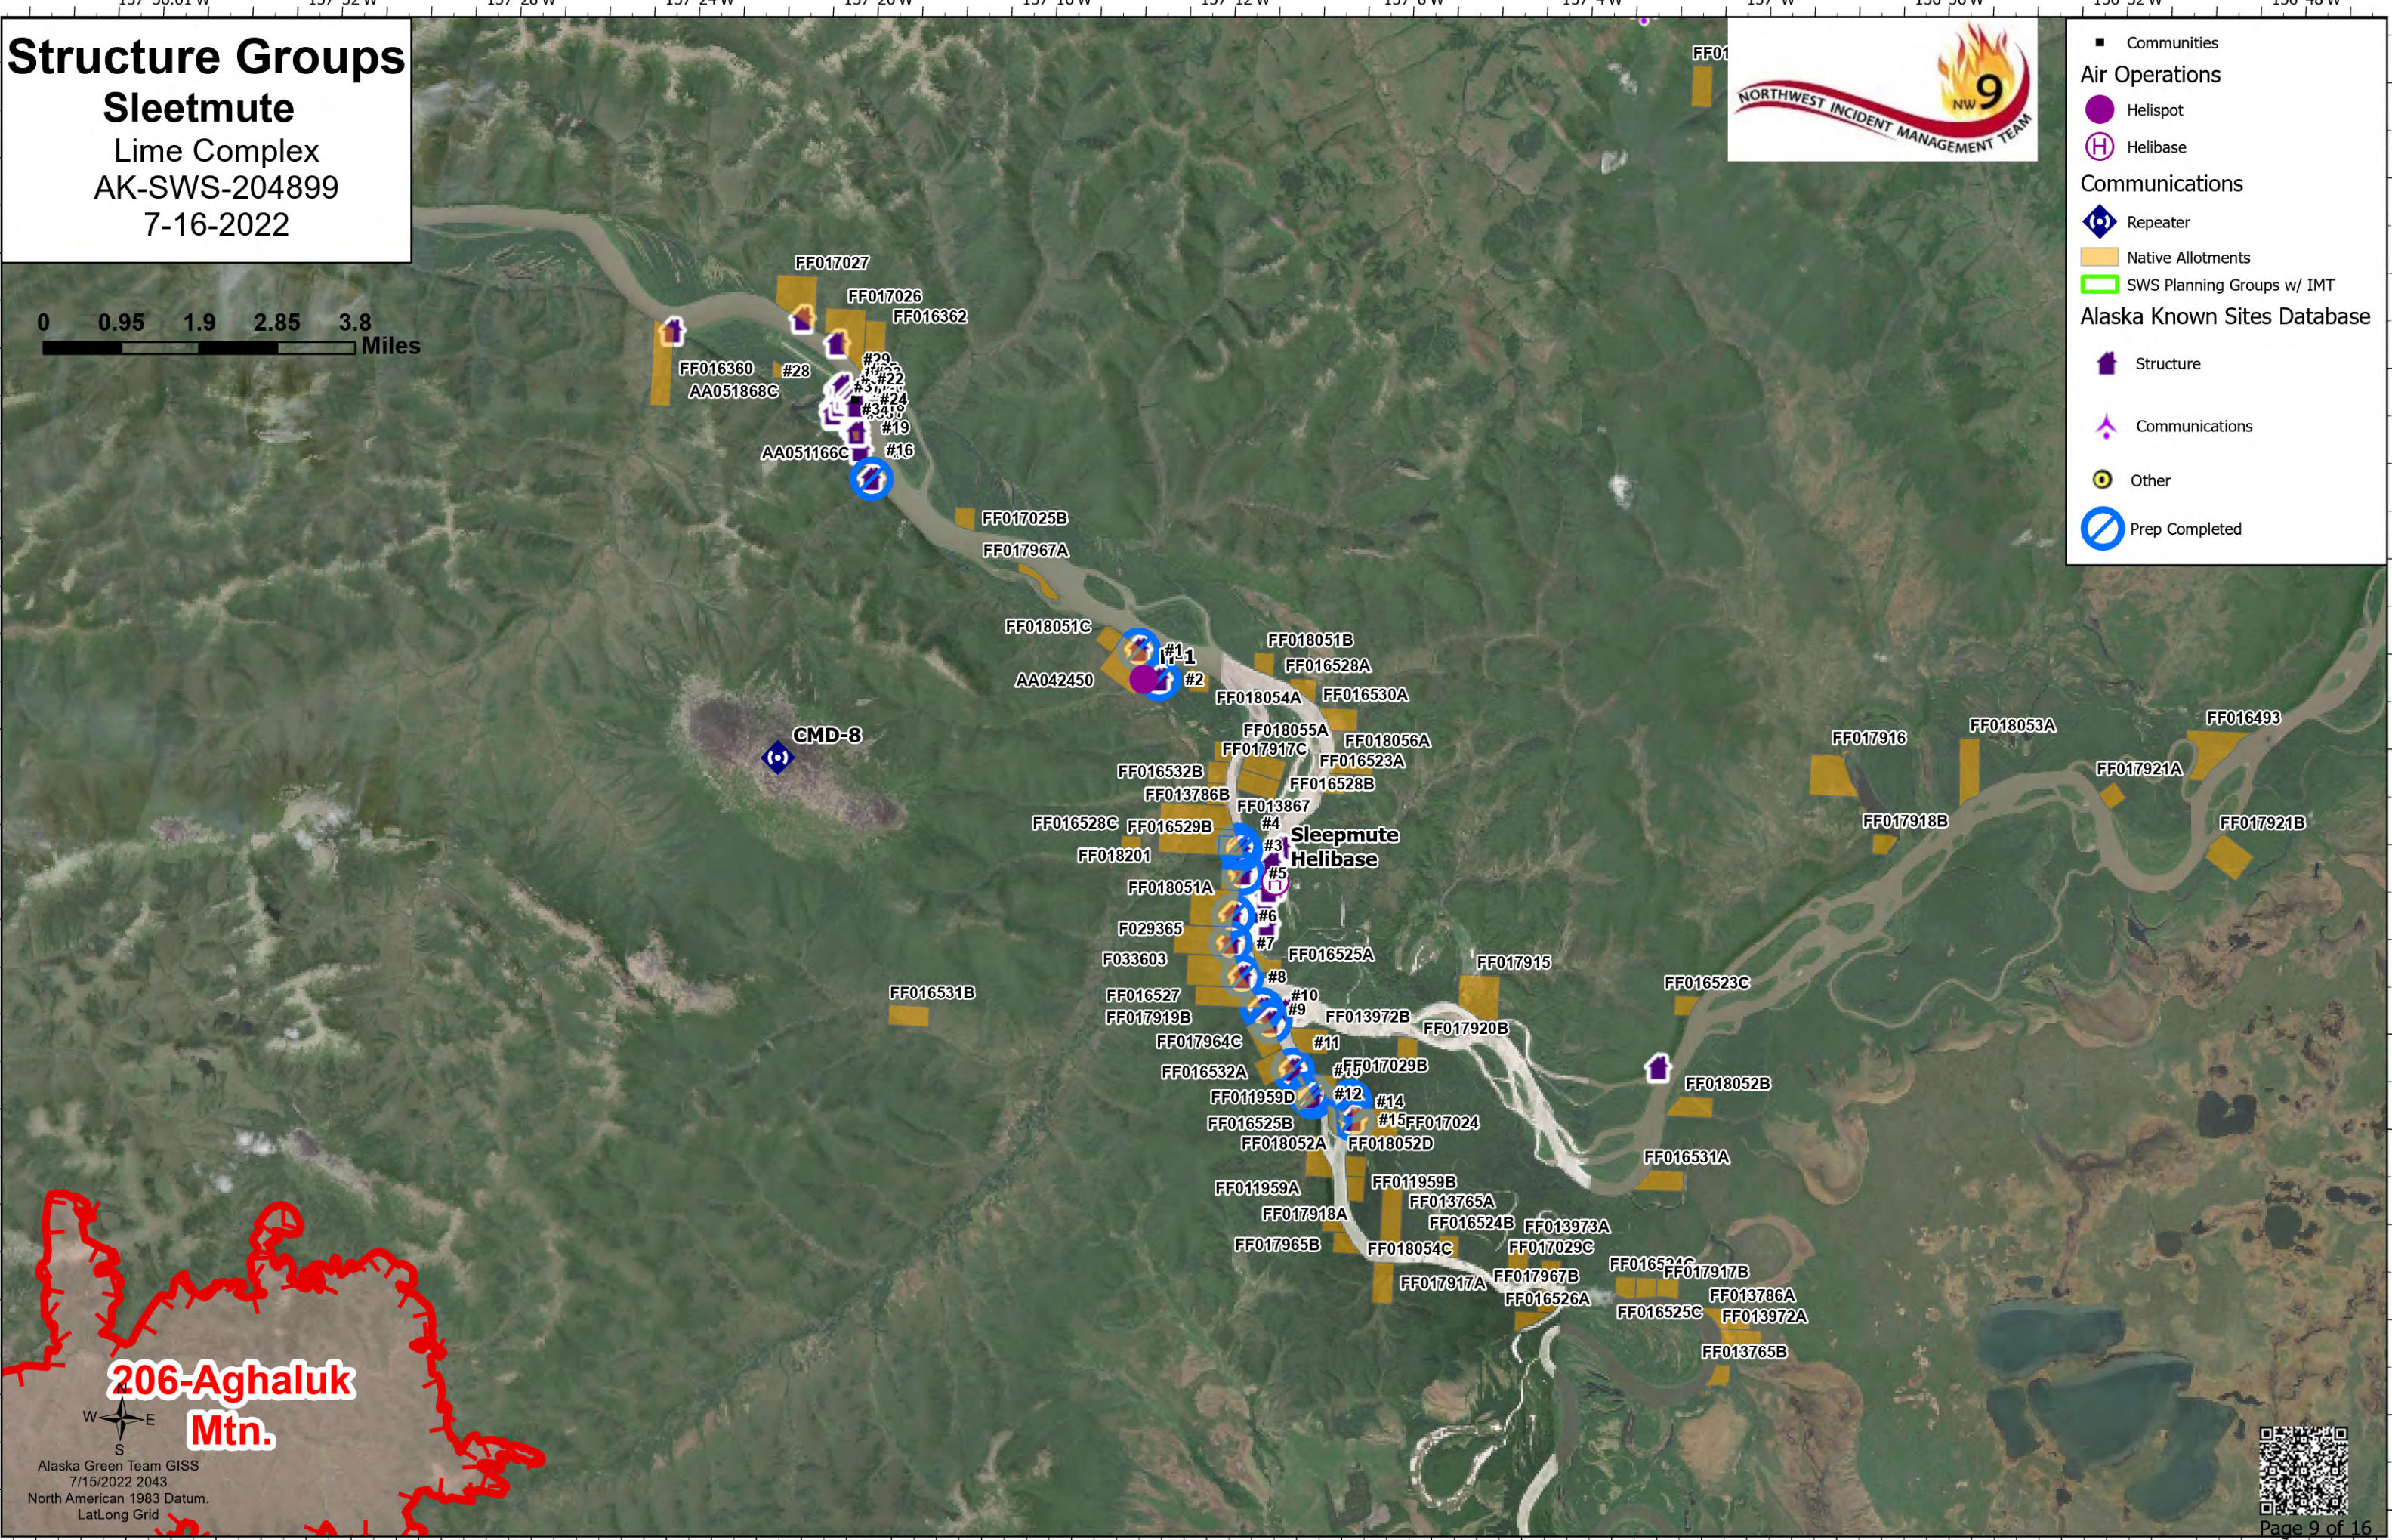

Structure Groups

Sleetmute

Lime Complex
AK-SWS-204899
7-16-2022

- Communities
- Air Operations**
- Helispot
- ⊕ Helibase
- Communications**
- ⬢ Repeater
- Native Allotments
- ▭ SWS Planning Groups w/ IMT
- Alaska Known Sites Database**
- 🏠 Structure
- ✳ Communications
- ⊙ Other
- ⊘ Prep Completed

Alaska Green Team GISS
7/15/2022 2043
North American 1983 Datum.
Lat/Long Grid