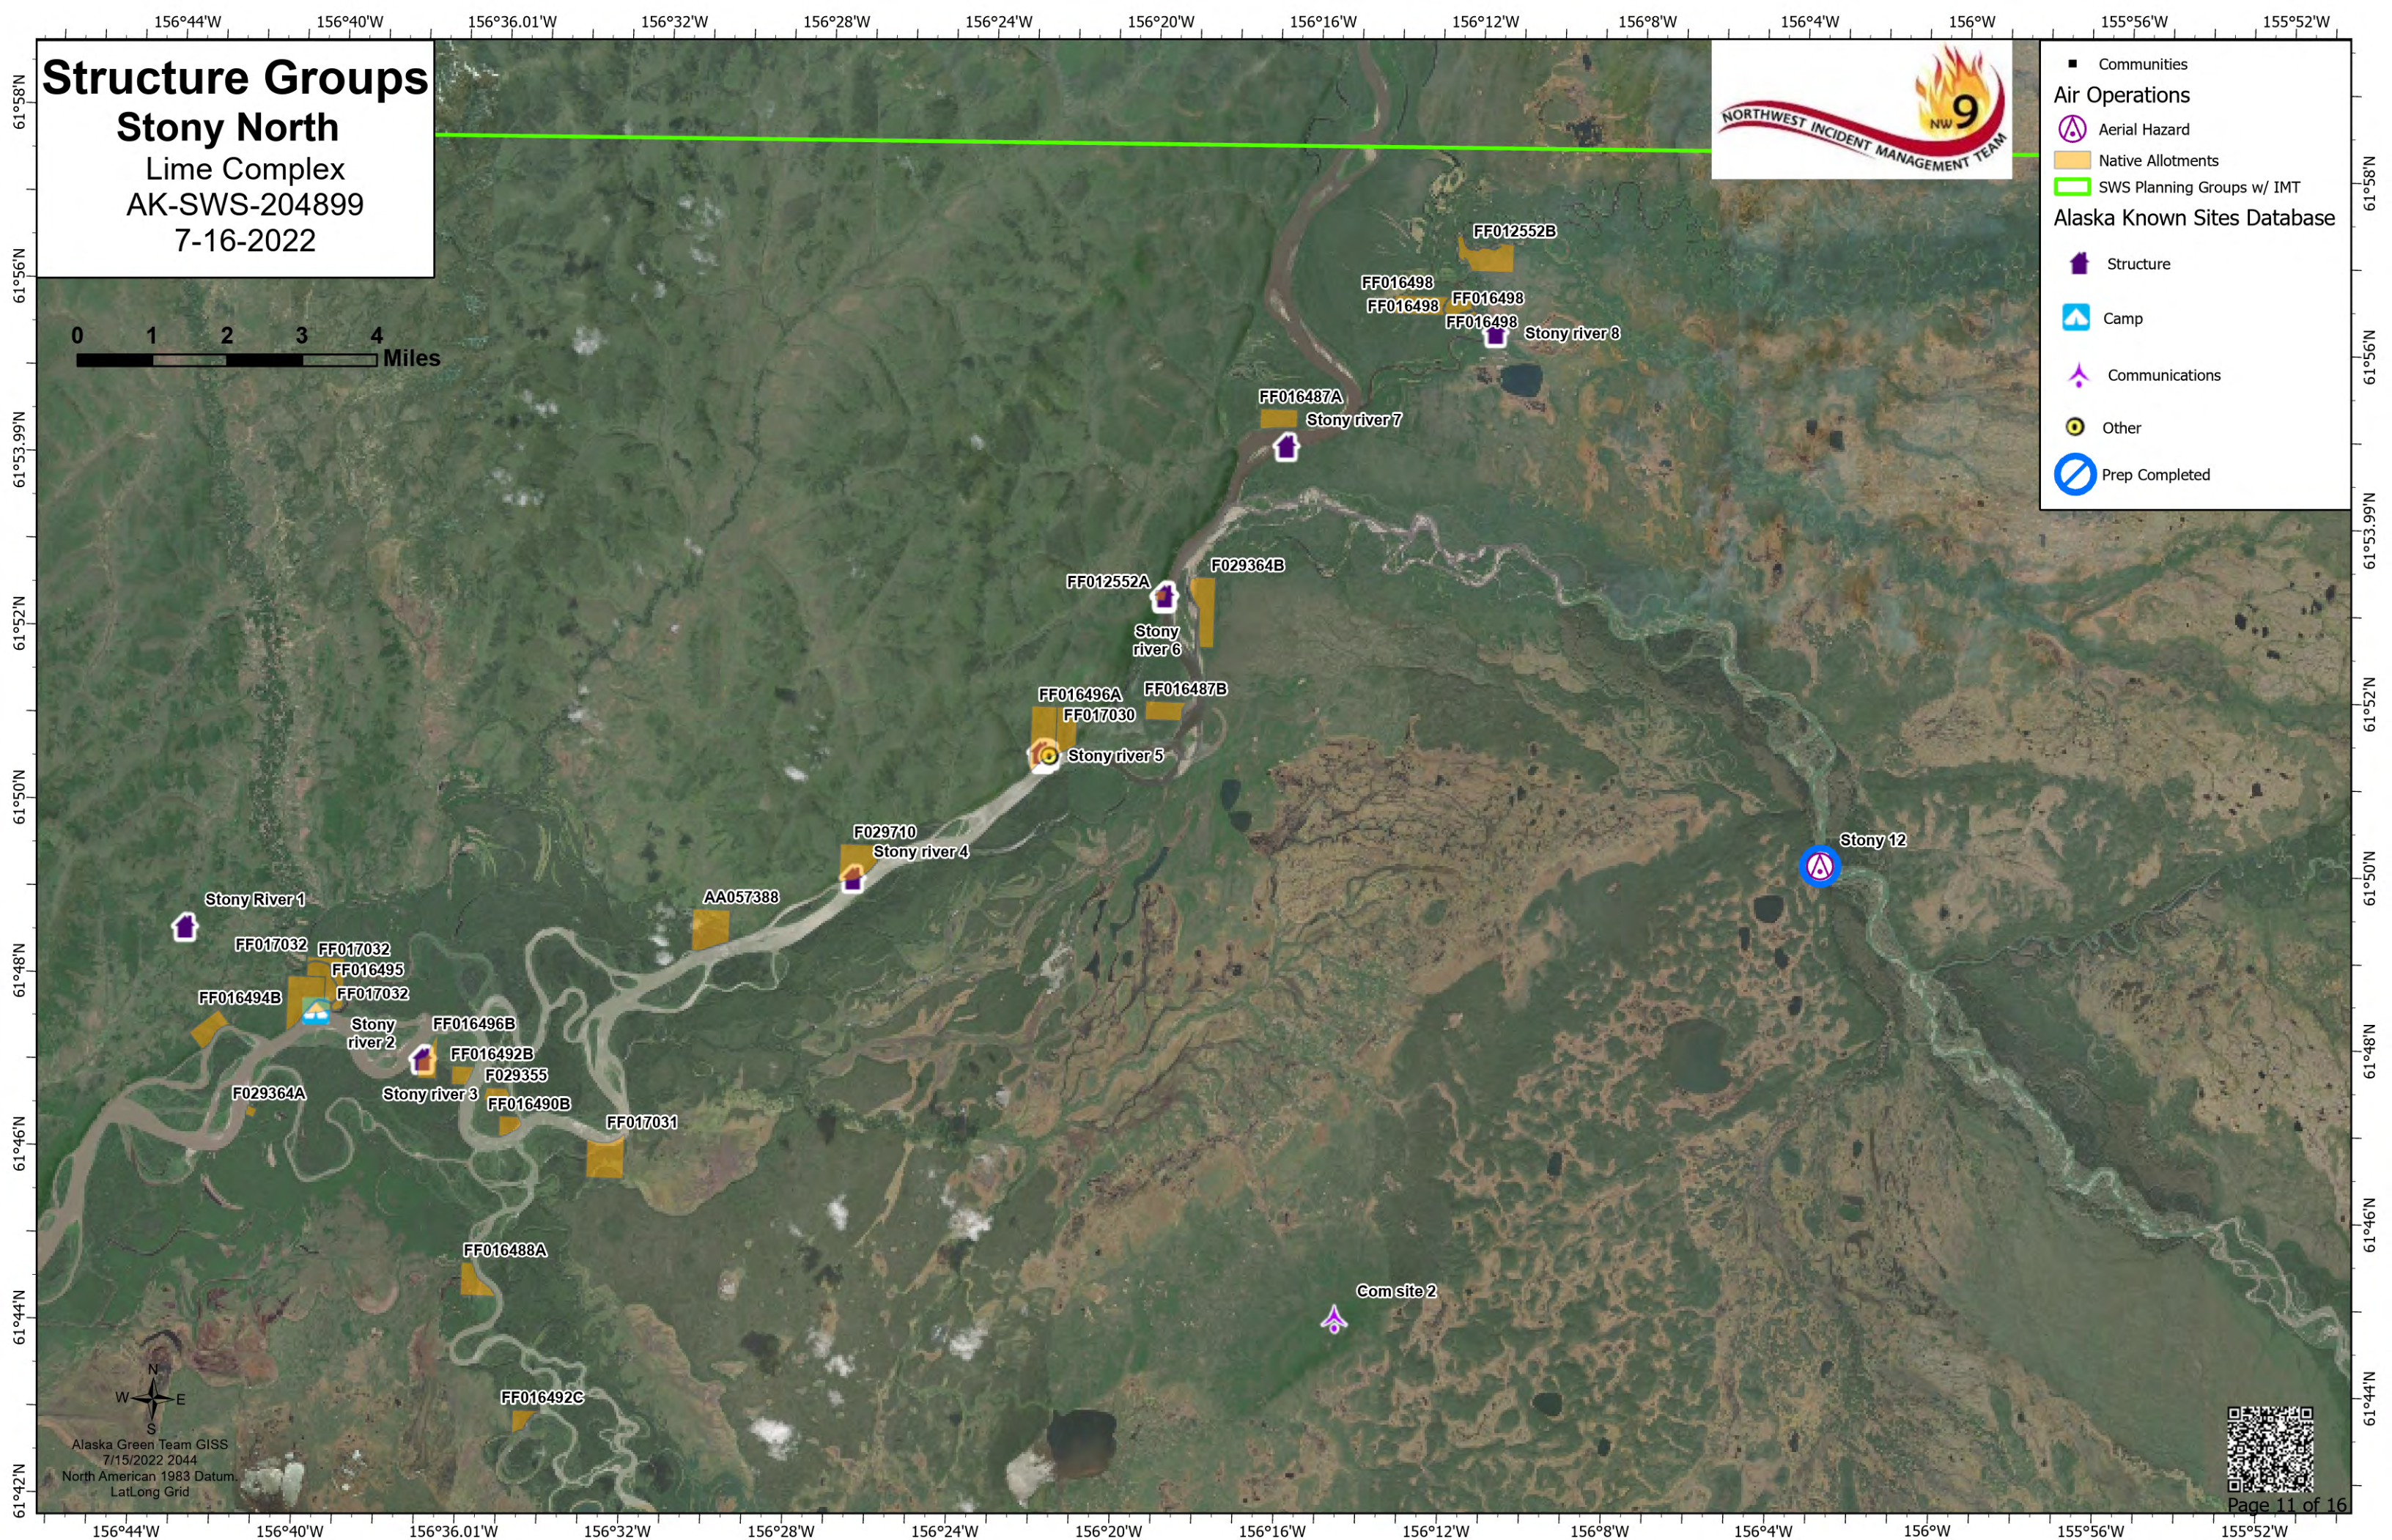

Structure Groups

Stony North

Lime Complex
AK-SWS-204899
7-16-2022

- Communities
- Air Operations**
 - ⚠ Aerial Hazard
 - Native Allotments
 - ▭ SWS Planning Groups w/ IMT
- Alaska Known Sites Database**
 - 🏠 Structure
 - 🏕 Camp
 - 📡 Communications
 - 🕒 Other
 - 🚫 Prep Completed

Alaska Green Team GISS
7/15/2022 2044
North American 1983 Datum
LatLong Grid