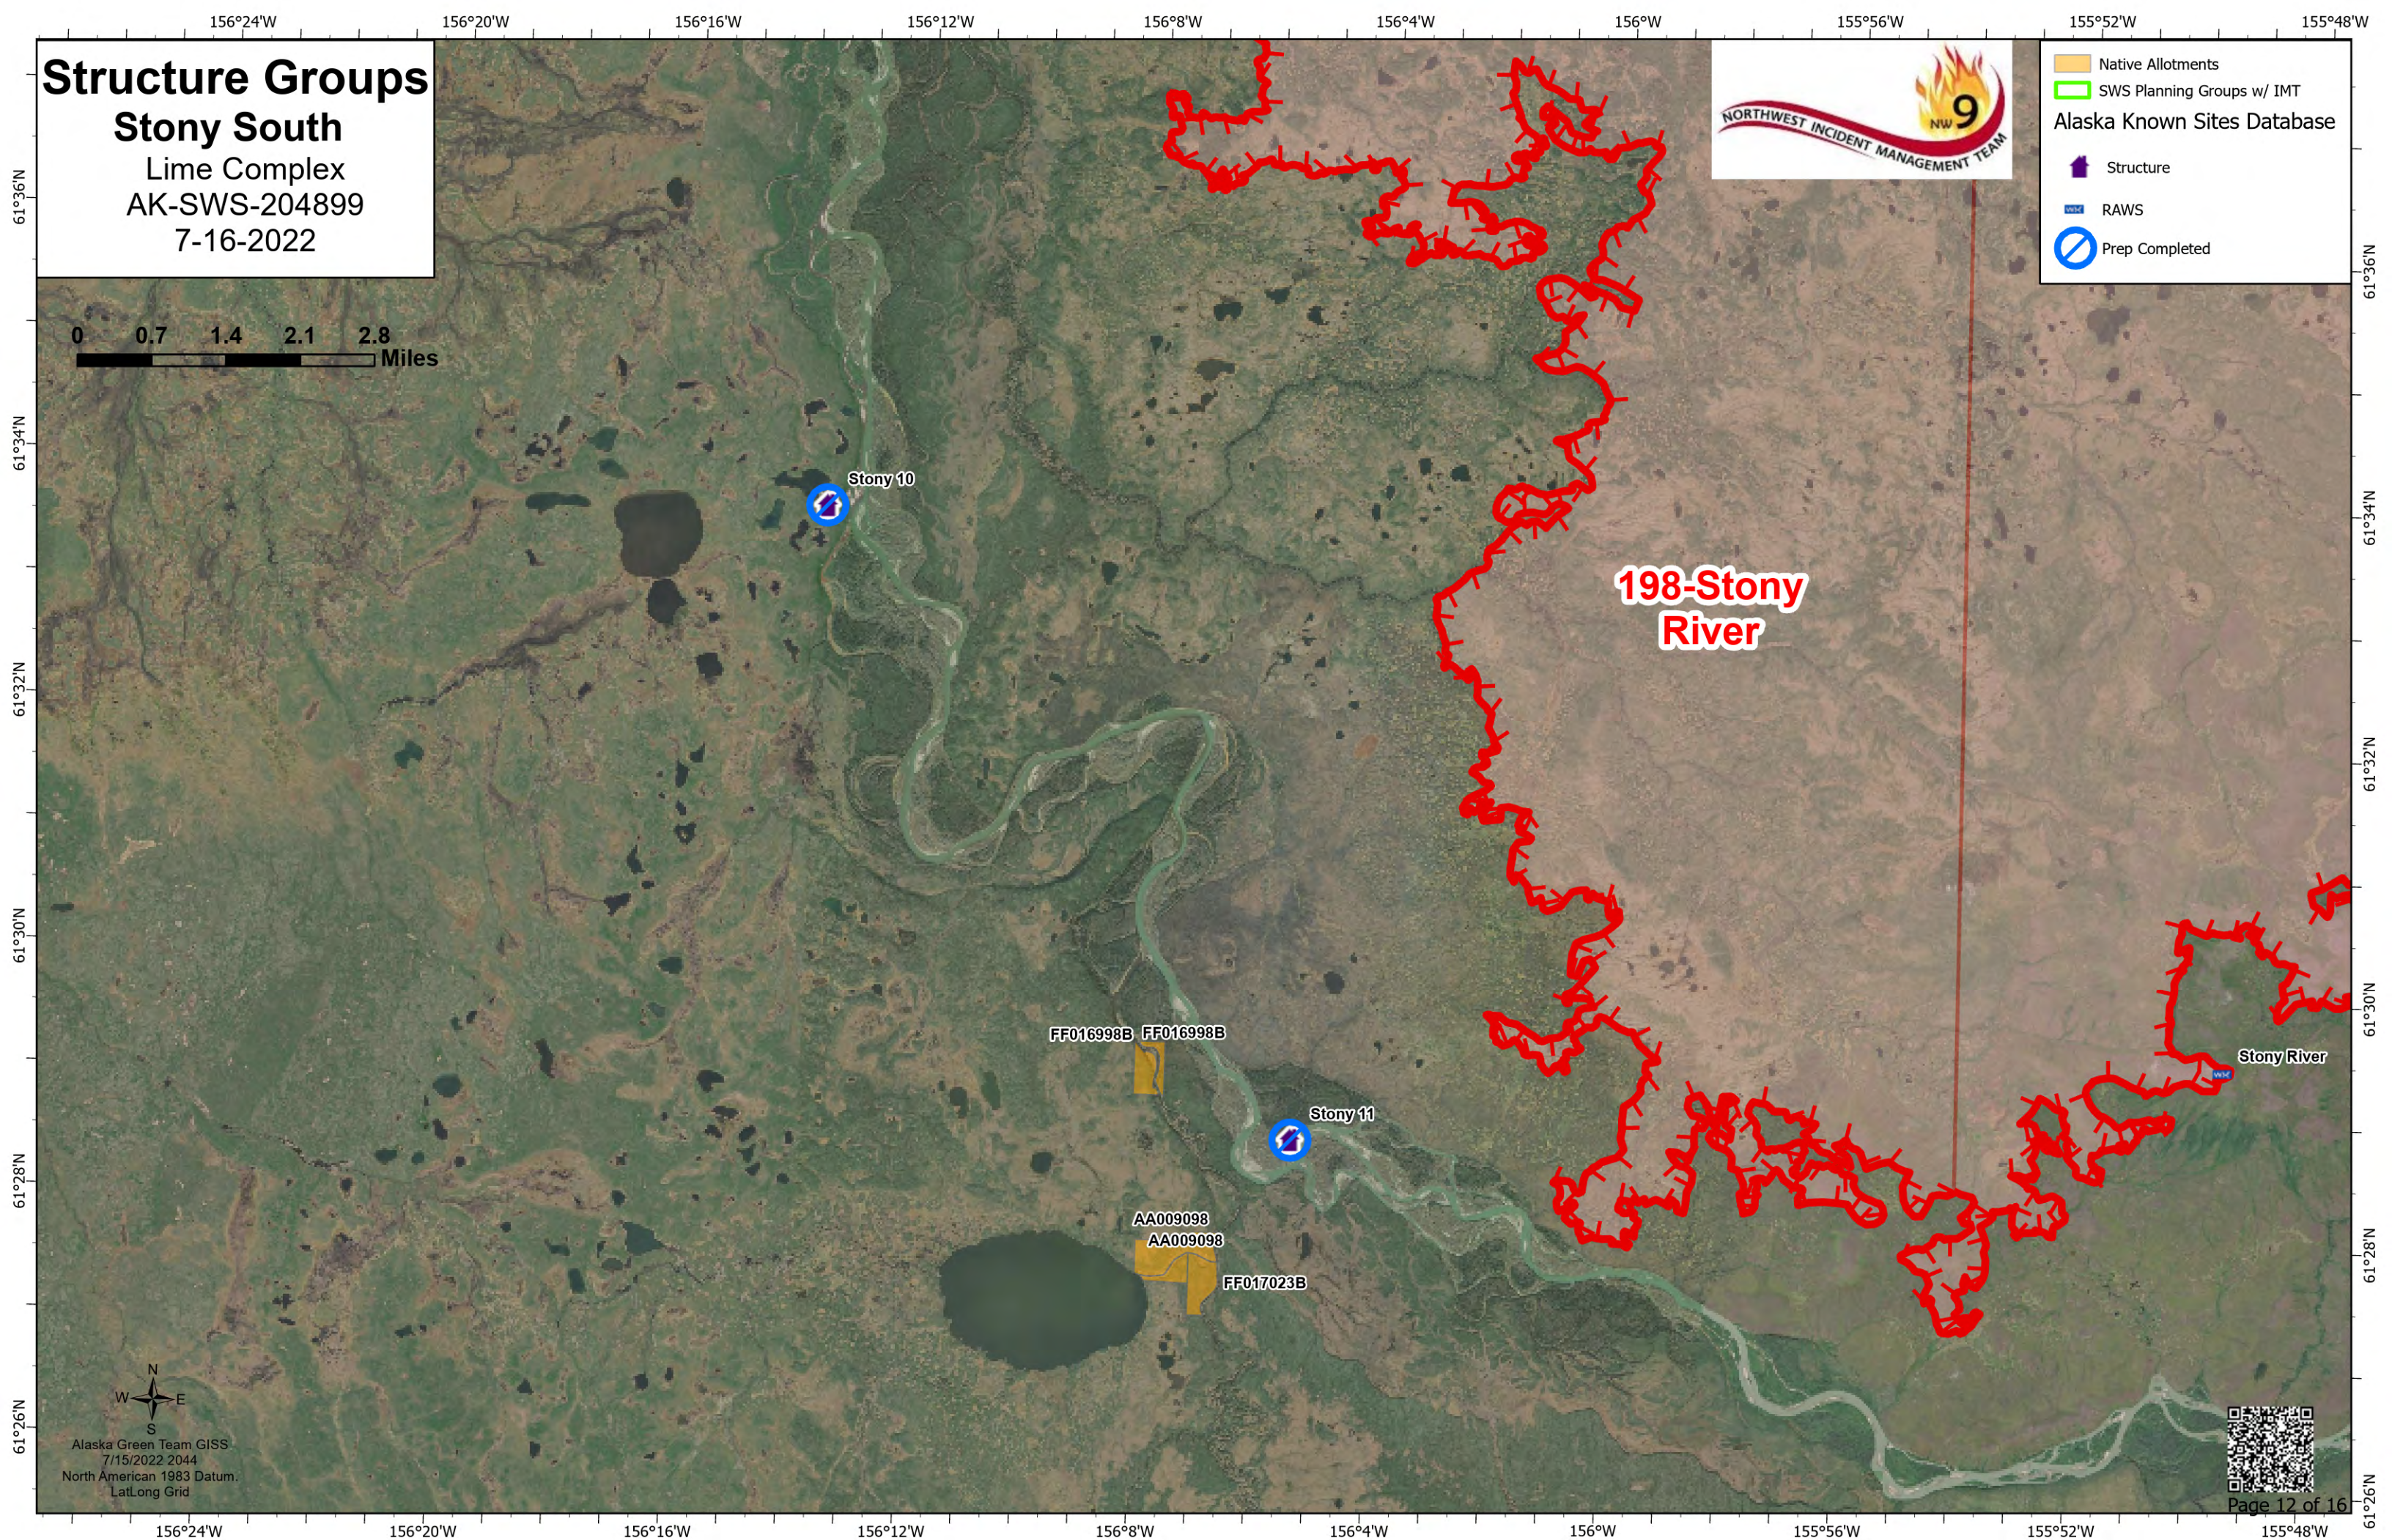

Structure Groups

Stony South

Lime Complex
AK-SWS-204899
7-16-2022

- Native Allotments
- SWS Planning Groups w/ IMT
- Alaska Known Sites Database
 - Structure
 - RAWS
 - Prep Completed

Alaska Green Team GISS
7/15/2022 2044
North American 1983 Datum
Lat/Long Grid