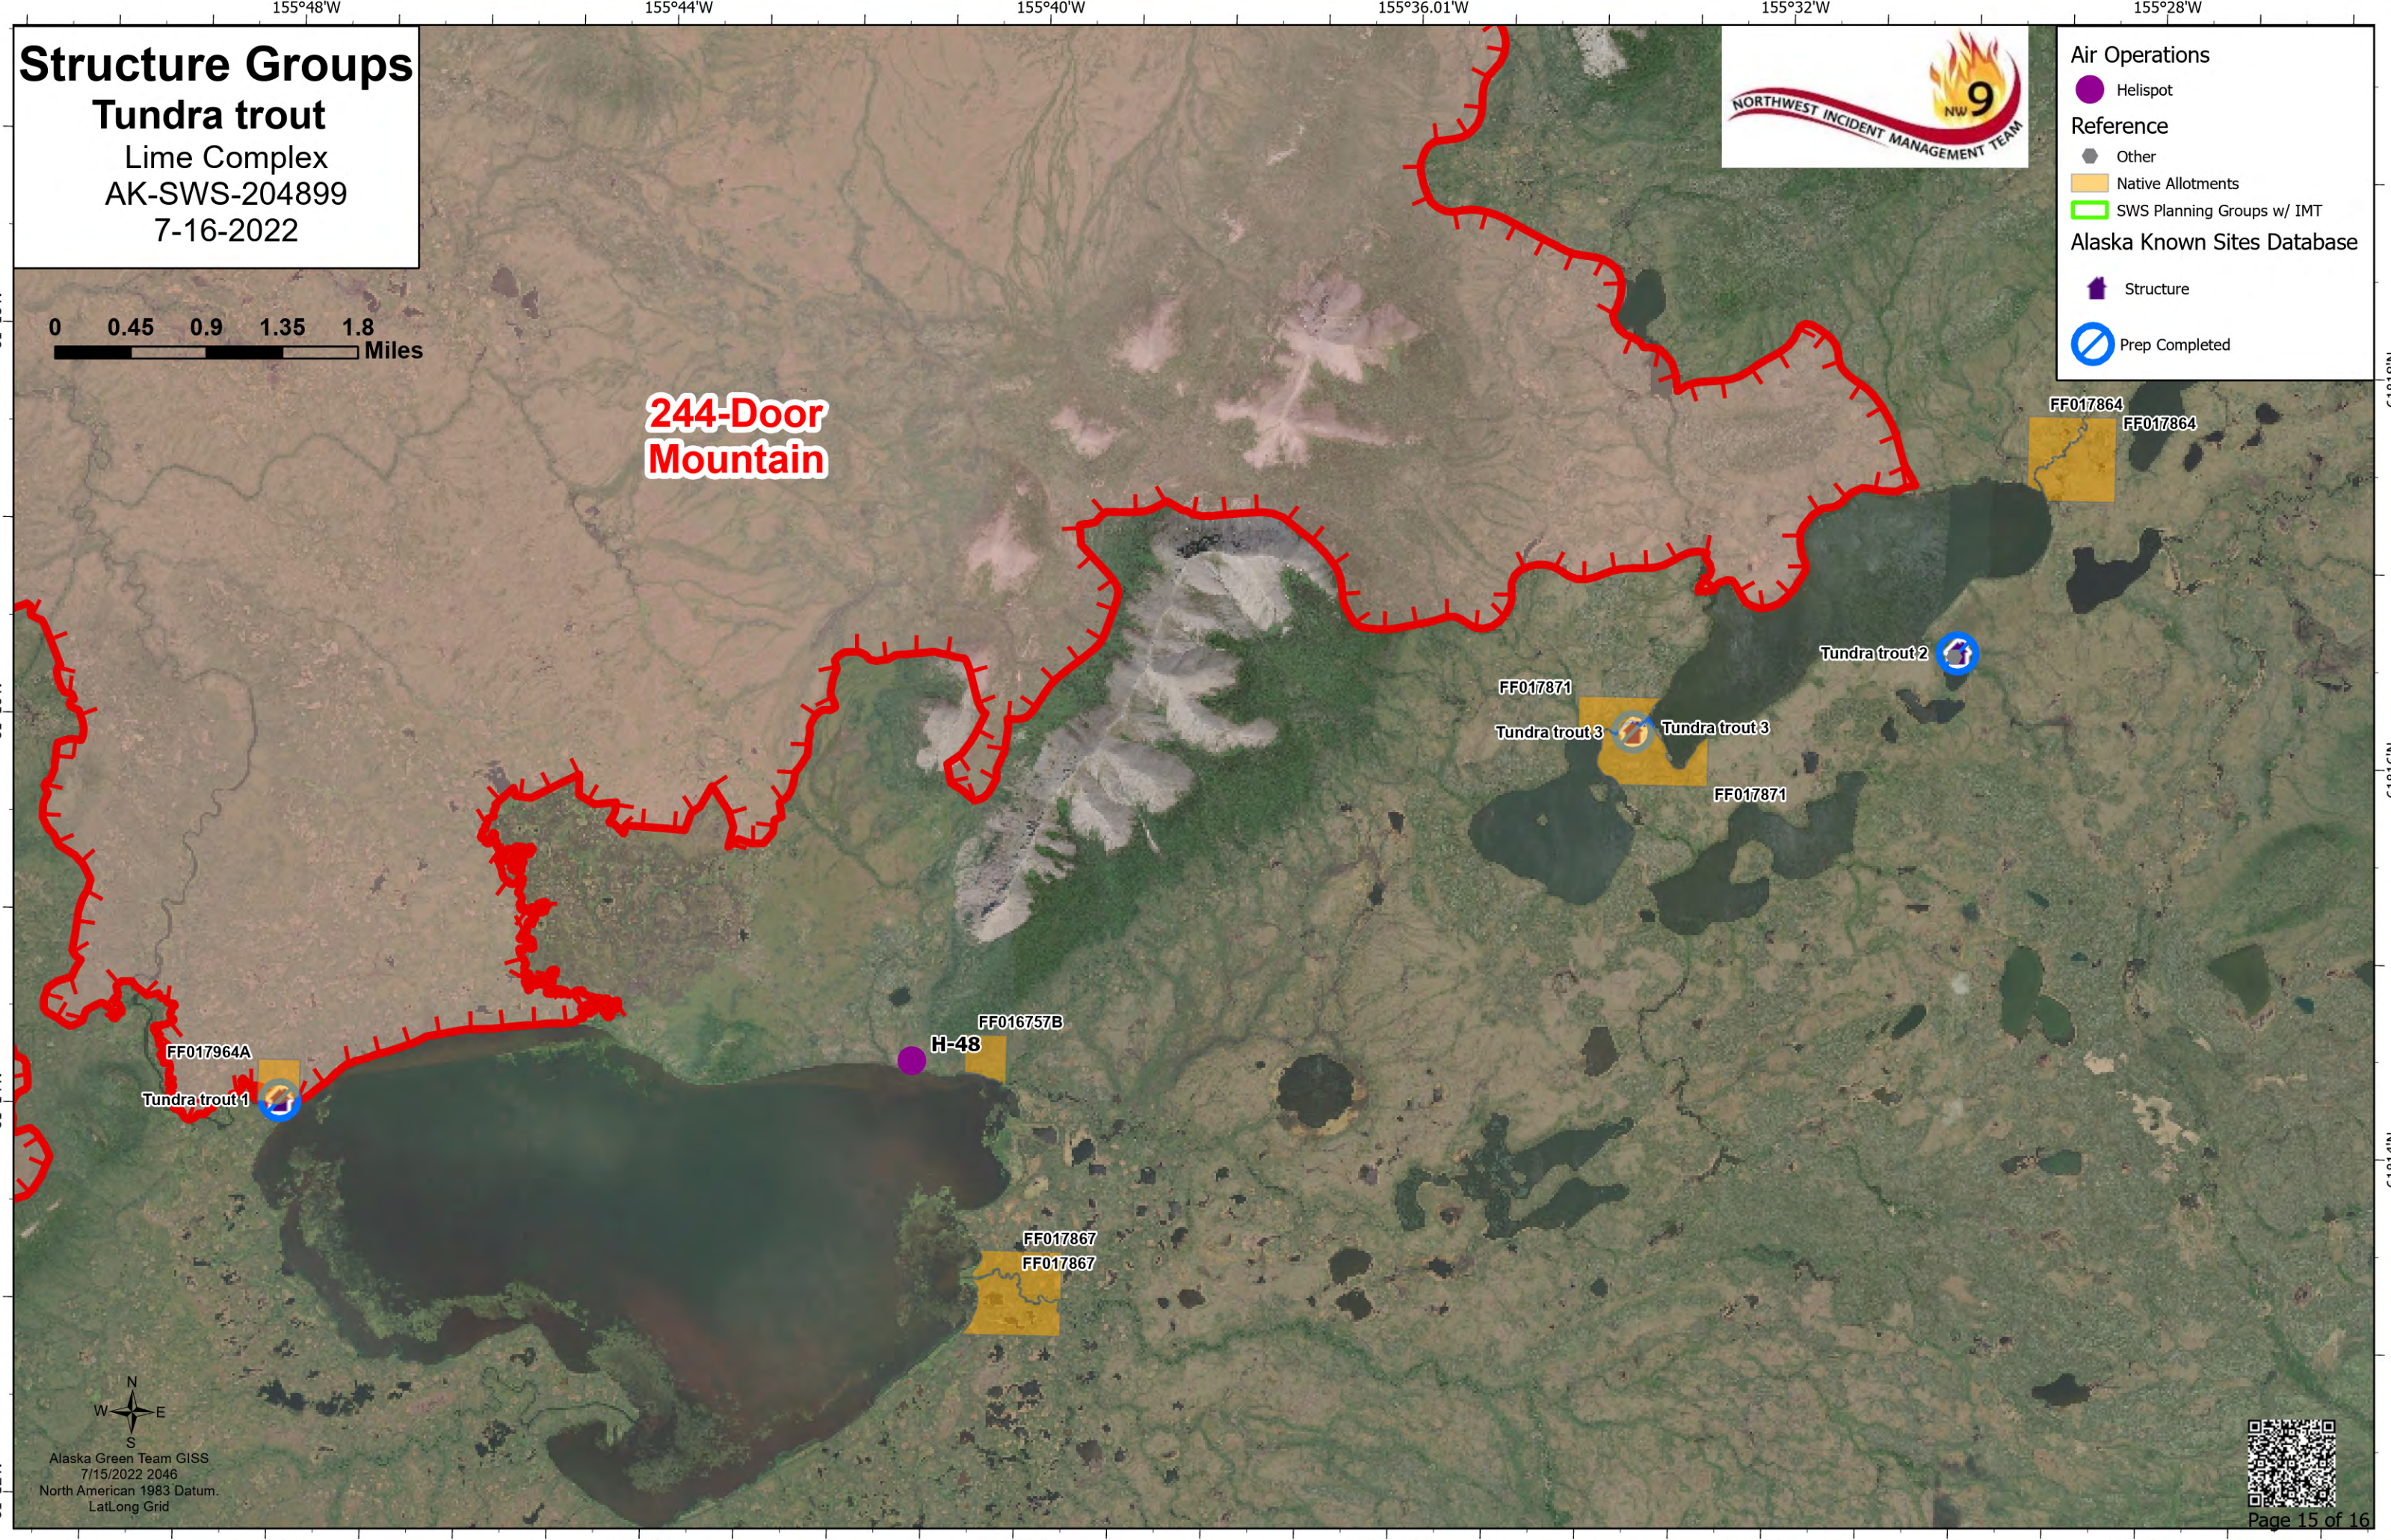

Structure Groups

Tundra trout

Lime Complex
AK-SWS-204899
7-16-2022

- Air Operations
 - Helispot
- Reference
 - Other
 - Native Allotments
 - SWS Planning Groups w/ IMT
- Alaska Known Sites Database
 - Structure
 - Prep Completed

244-Door Mountain

Alaska Green Team GISS
7/15/2022 2046
North American 1983 Datum
LatLong Grid