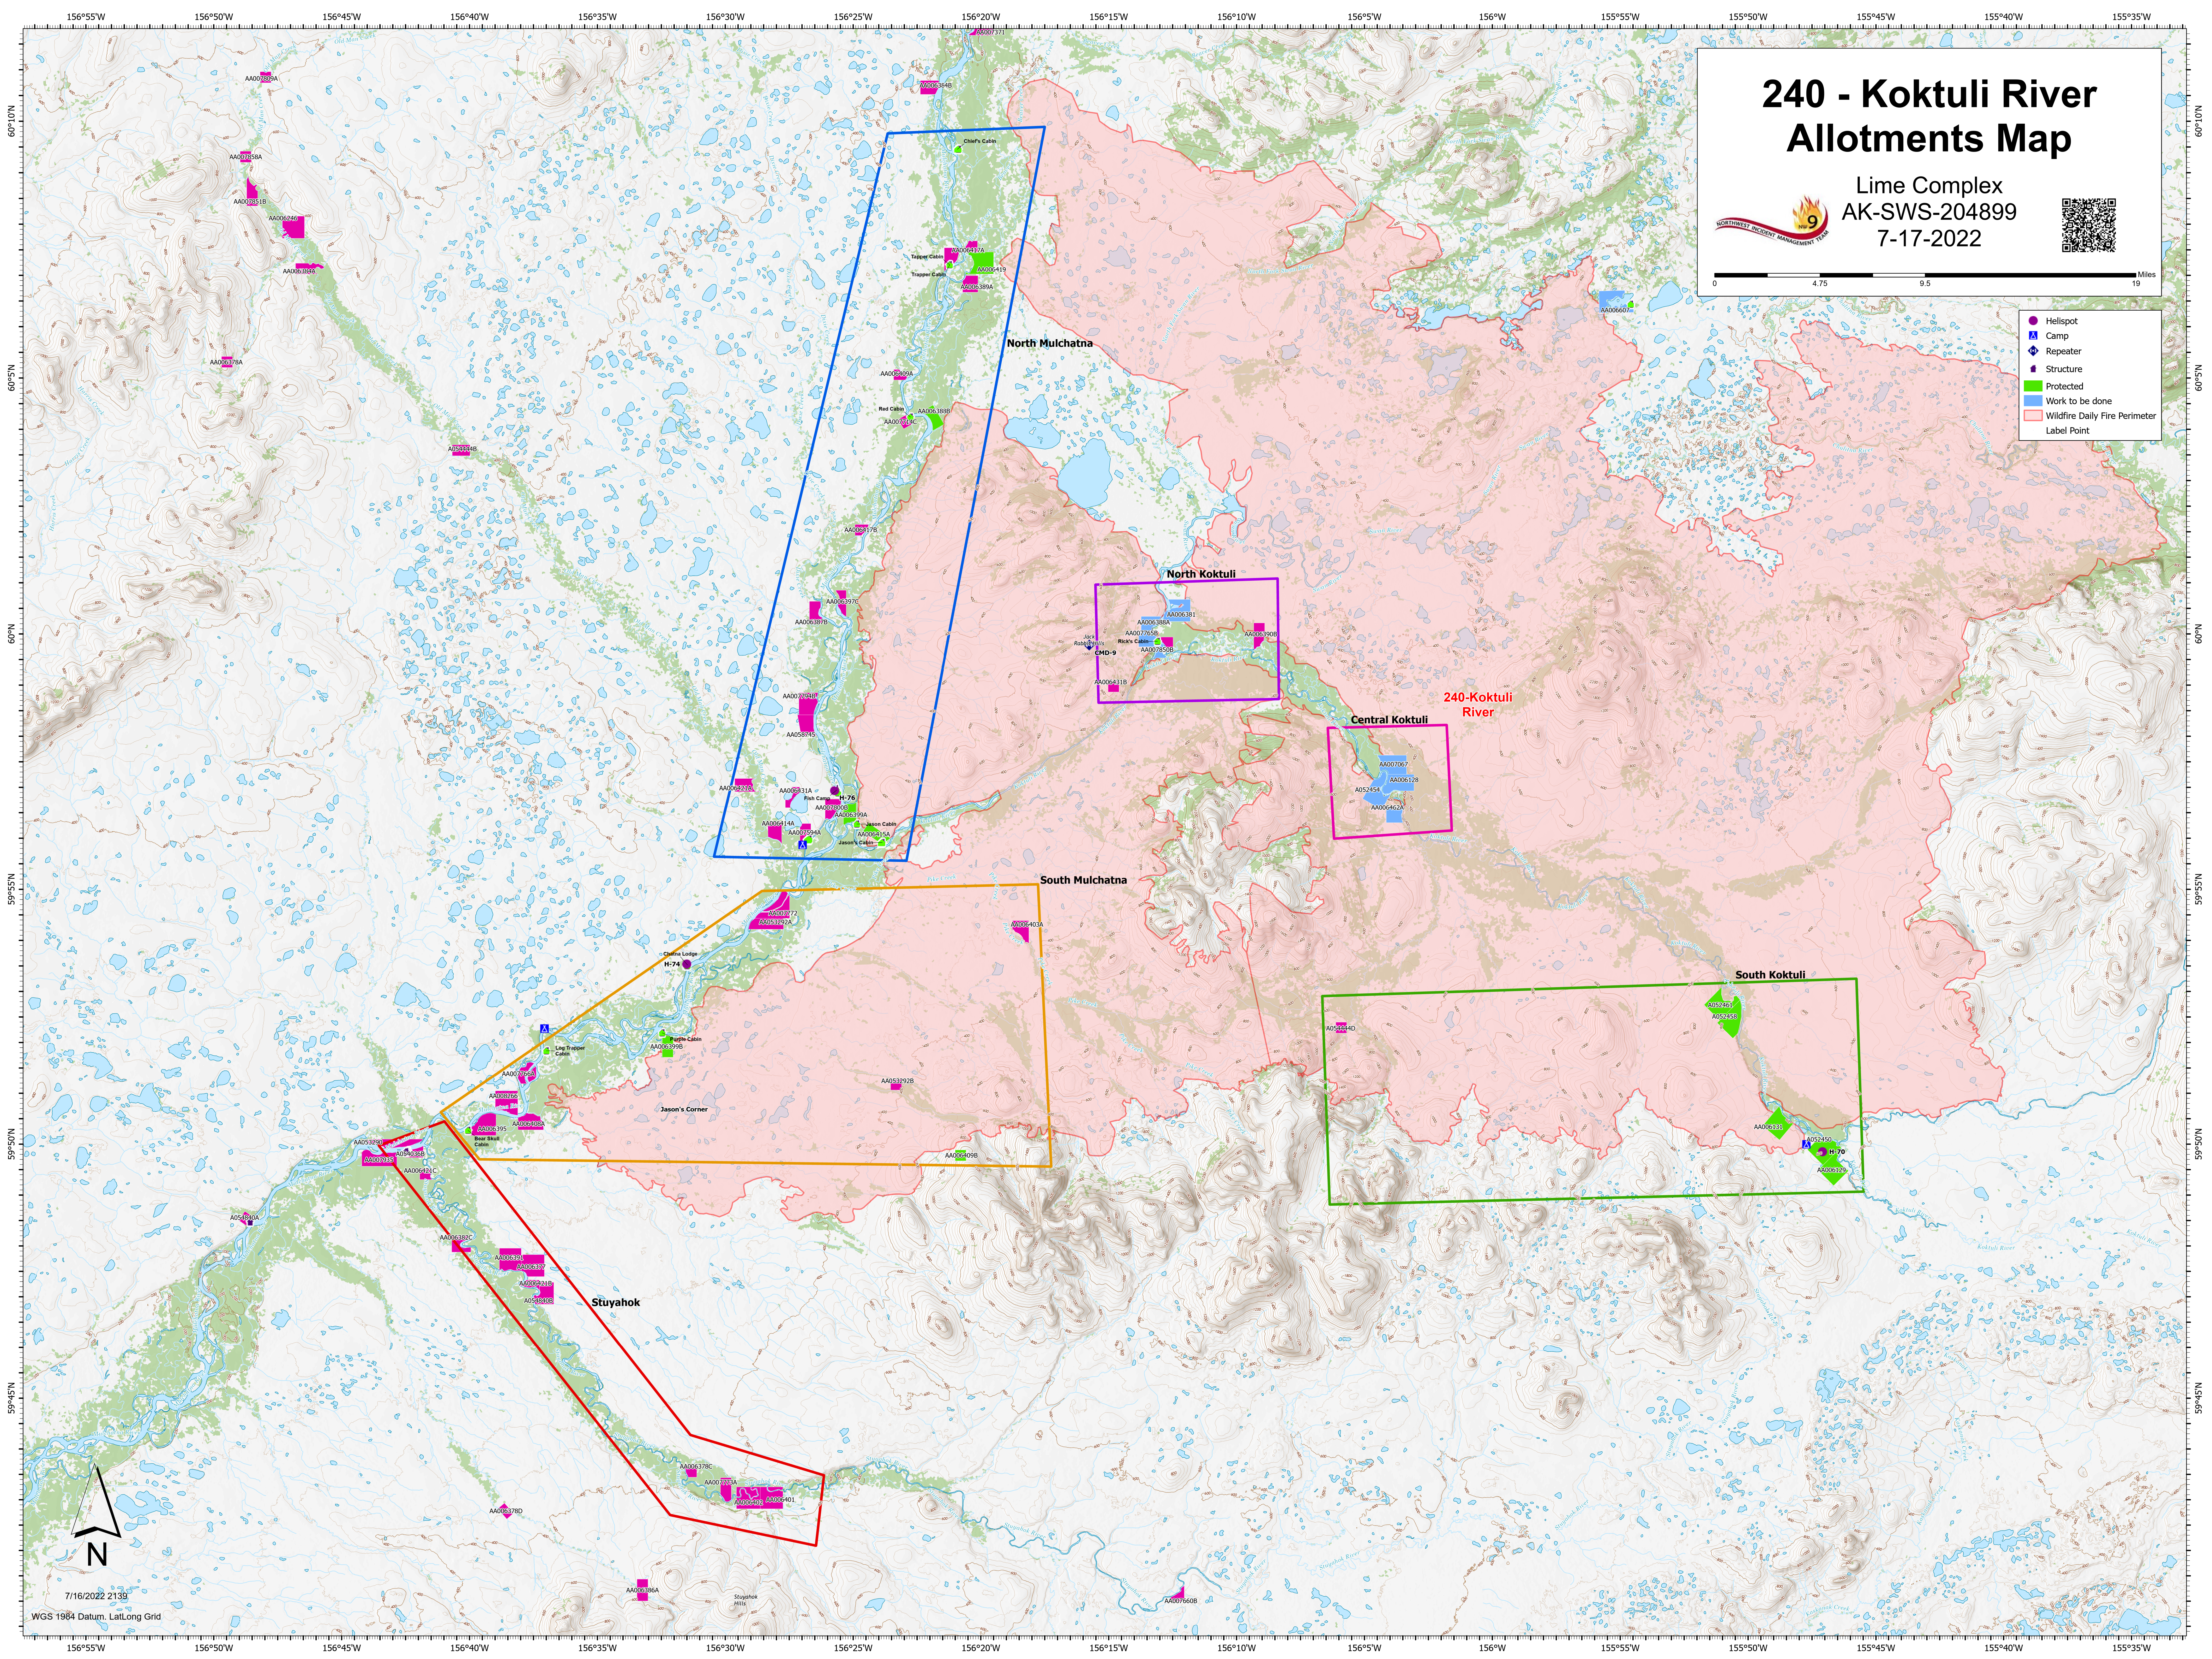

240 - Koktuli River Allotments Map

Lime Complex
AK-SWS-204899
7-17-2022

- Hellspot
- Camp
- Repeater
- Structure
- Protected
- Work to be done
- Wildfire Daily Fire Perimeter
- Label Point

7/16/2022 2139
WGS 1984 Datum, LatLong Grid