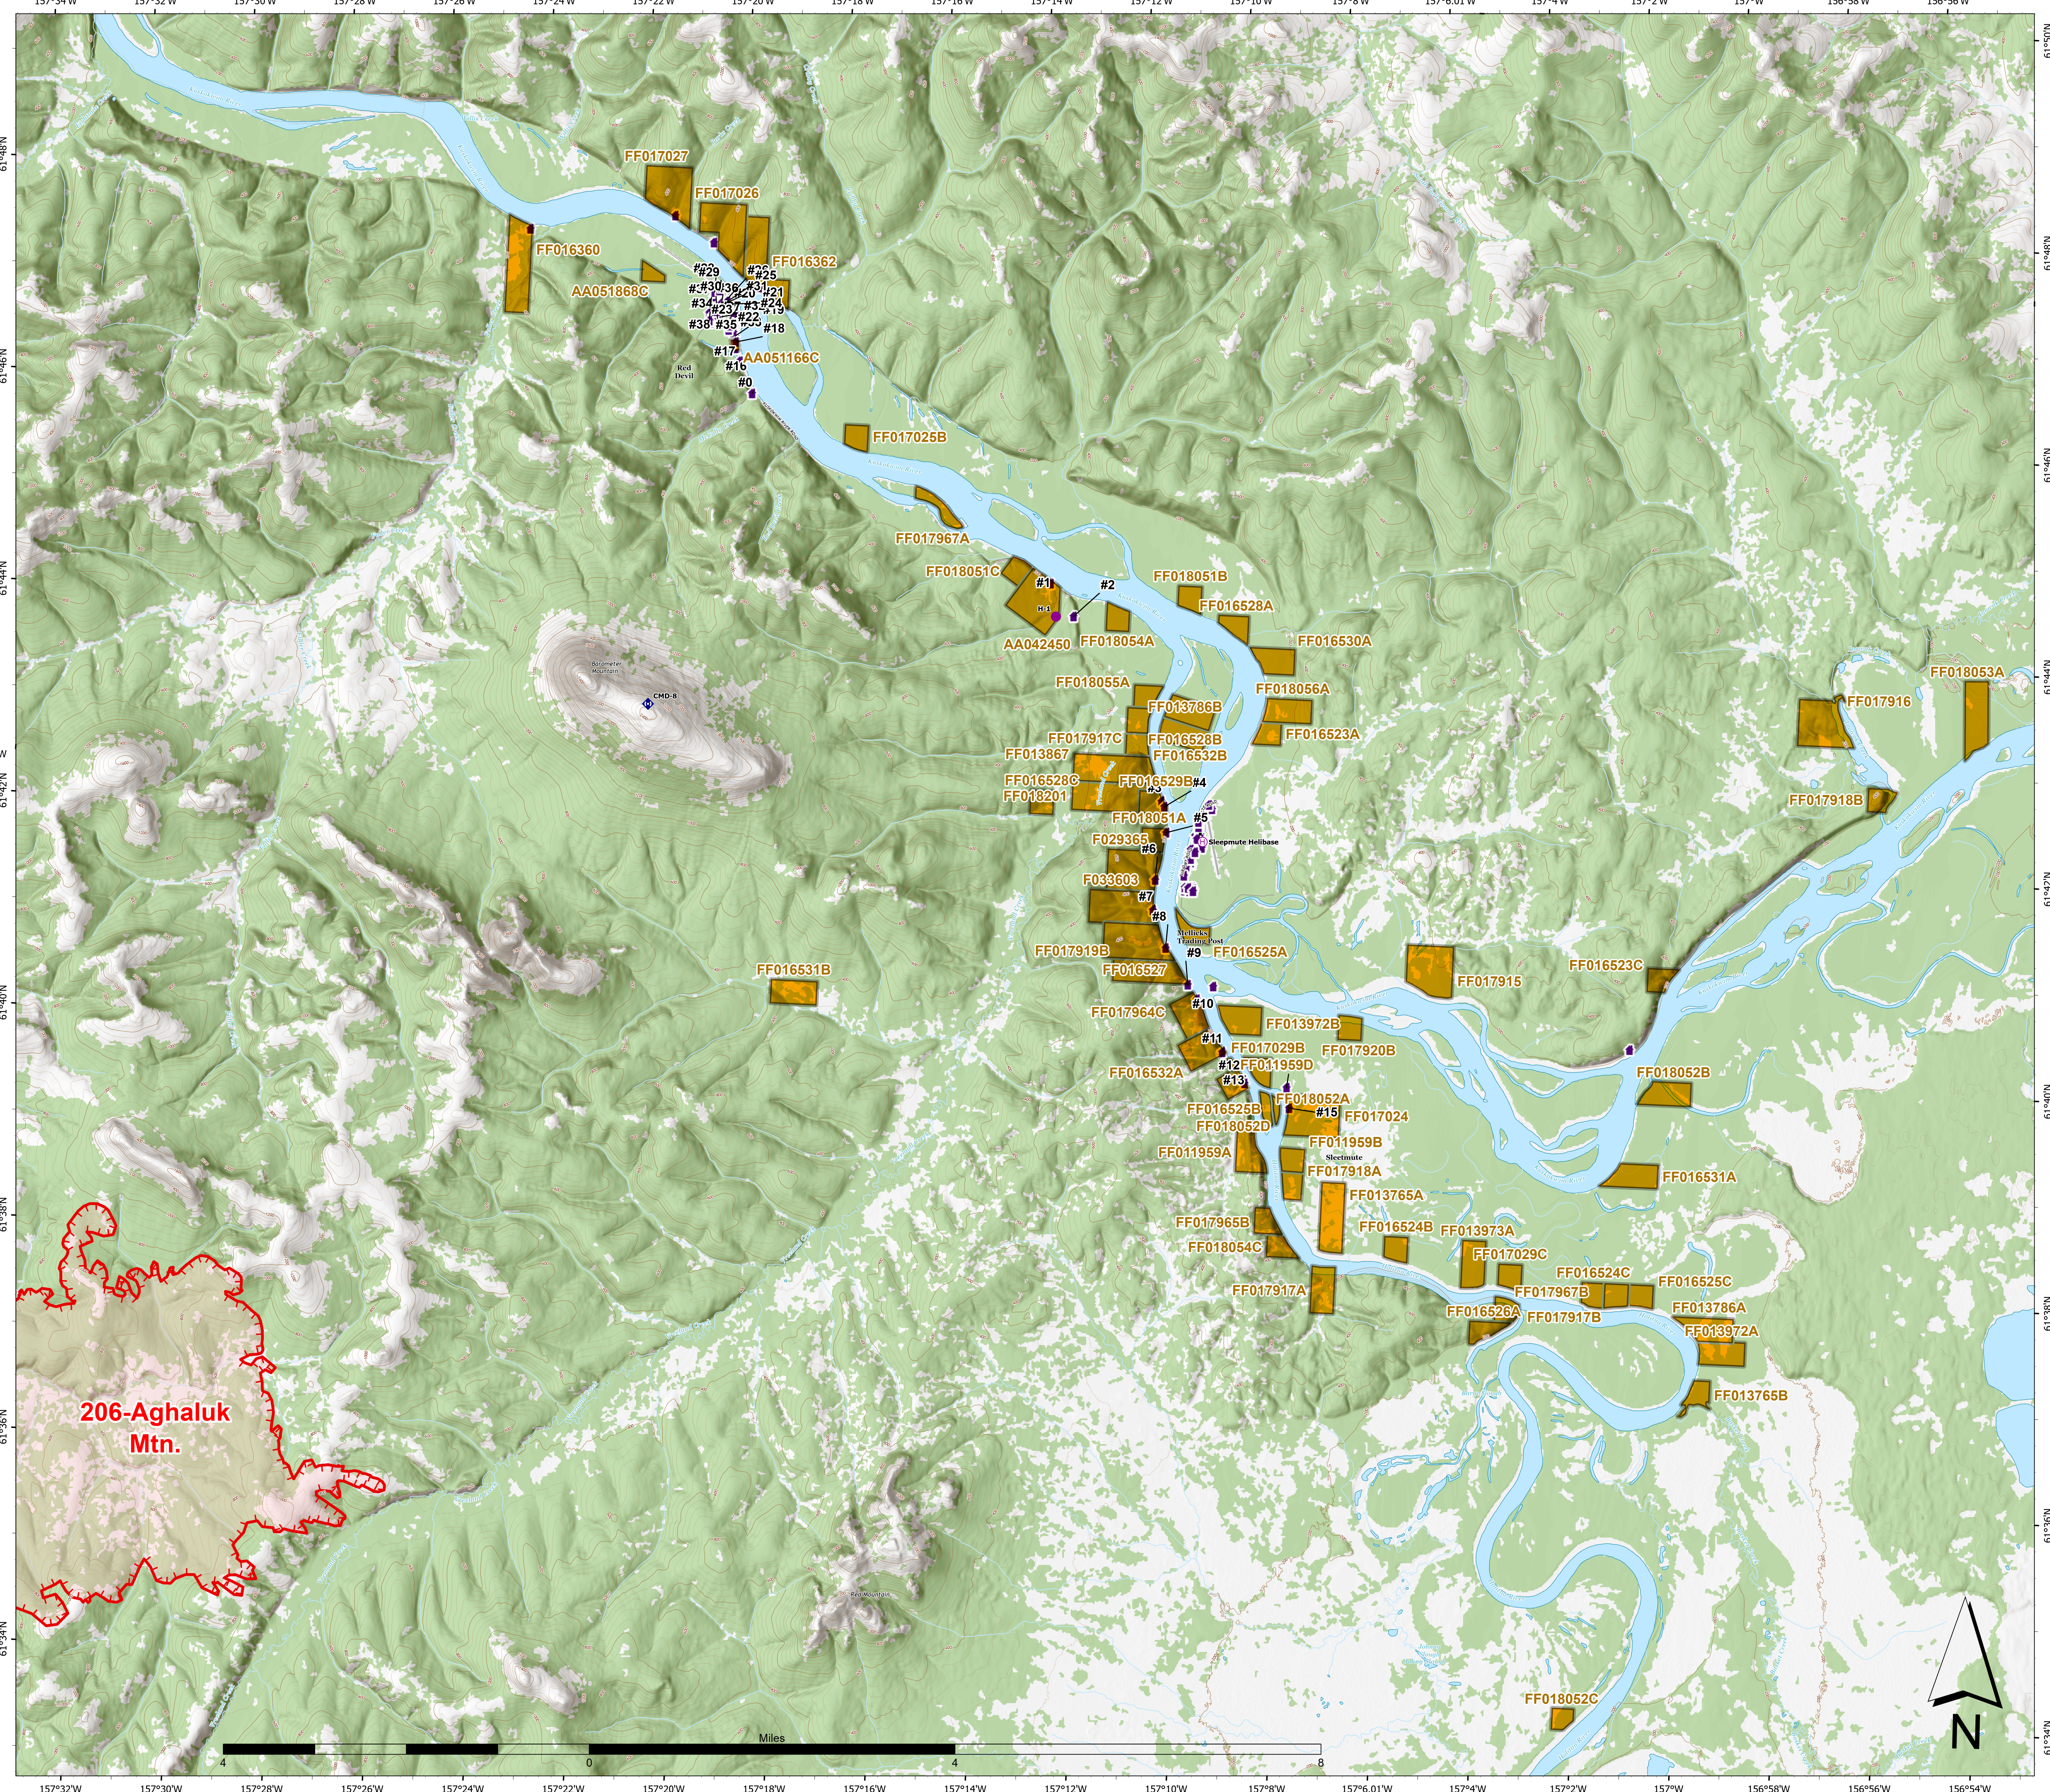

Operations Map Red Devil/ Sleetmute

Lime Complex
AK-SWS-204899
7-17-2022

- Communities
- Structure
- Other
- Helispot
- Helibase
- Repeater
- Native Allotments
- SWS Planning Groups w/ IMT
- Uncontained
- Wildfire Daily Fire Perimeter
- LandCover_Woodland

7/16/2022 2144
Satellite Imagery
North American 1983 Datum, LatLong Grid

**206-Aghaluk
Mtn.**