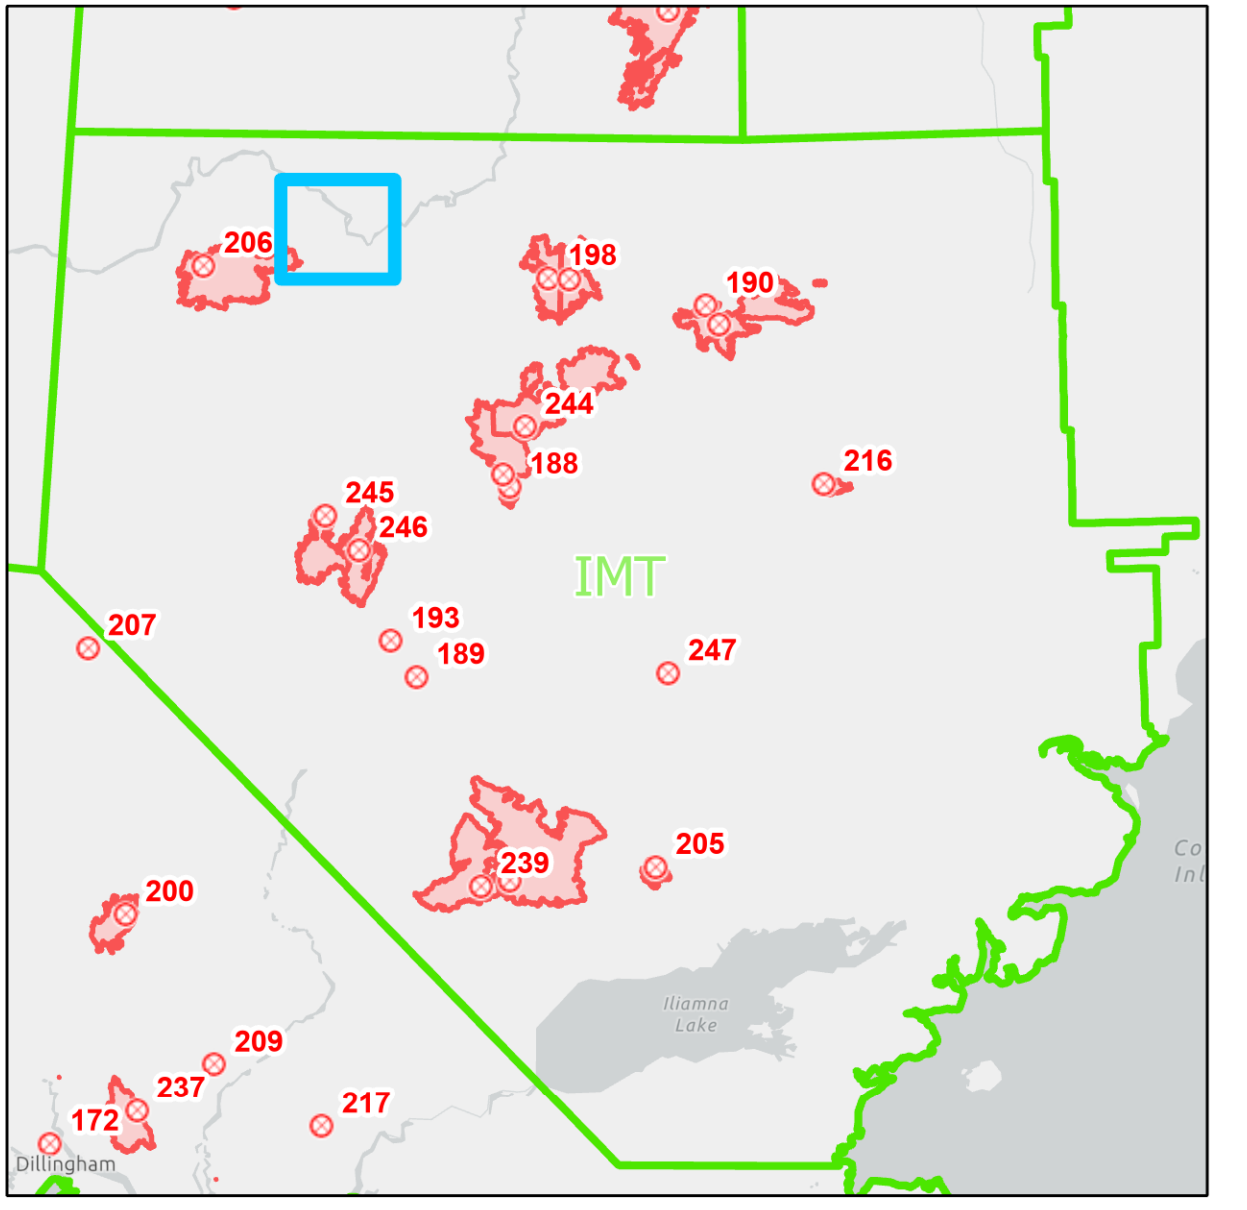

Operations Map Red Devil/ Sleetmute

Lime Complex
AK-SWS-204899
7-17-2022

- Communities
- Structure
- Other
- Helispot
- Helibase
- Repeater
- Native Allotments
- SWS Planning Groups w/ IMT
- Uncontained
- Wildfire Daily Fire Perimeter
- LandCover_Woodland

7/16/2022 2144
Satellite Imagery
North American 1983 Datum, LatLong Grid

**206-Aghaluk
Mtn.**