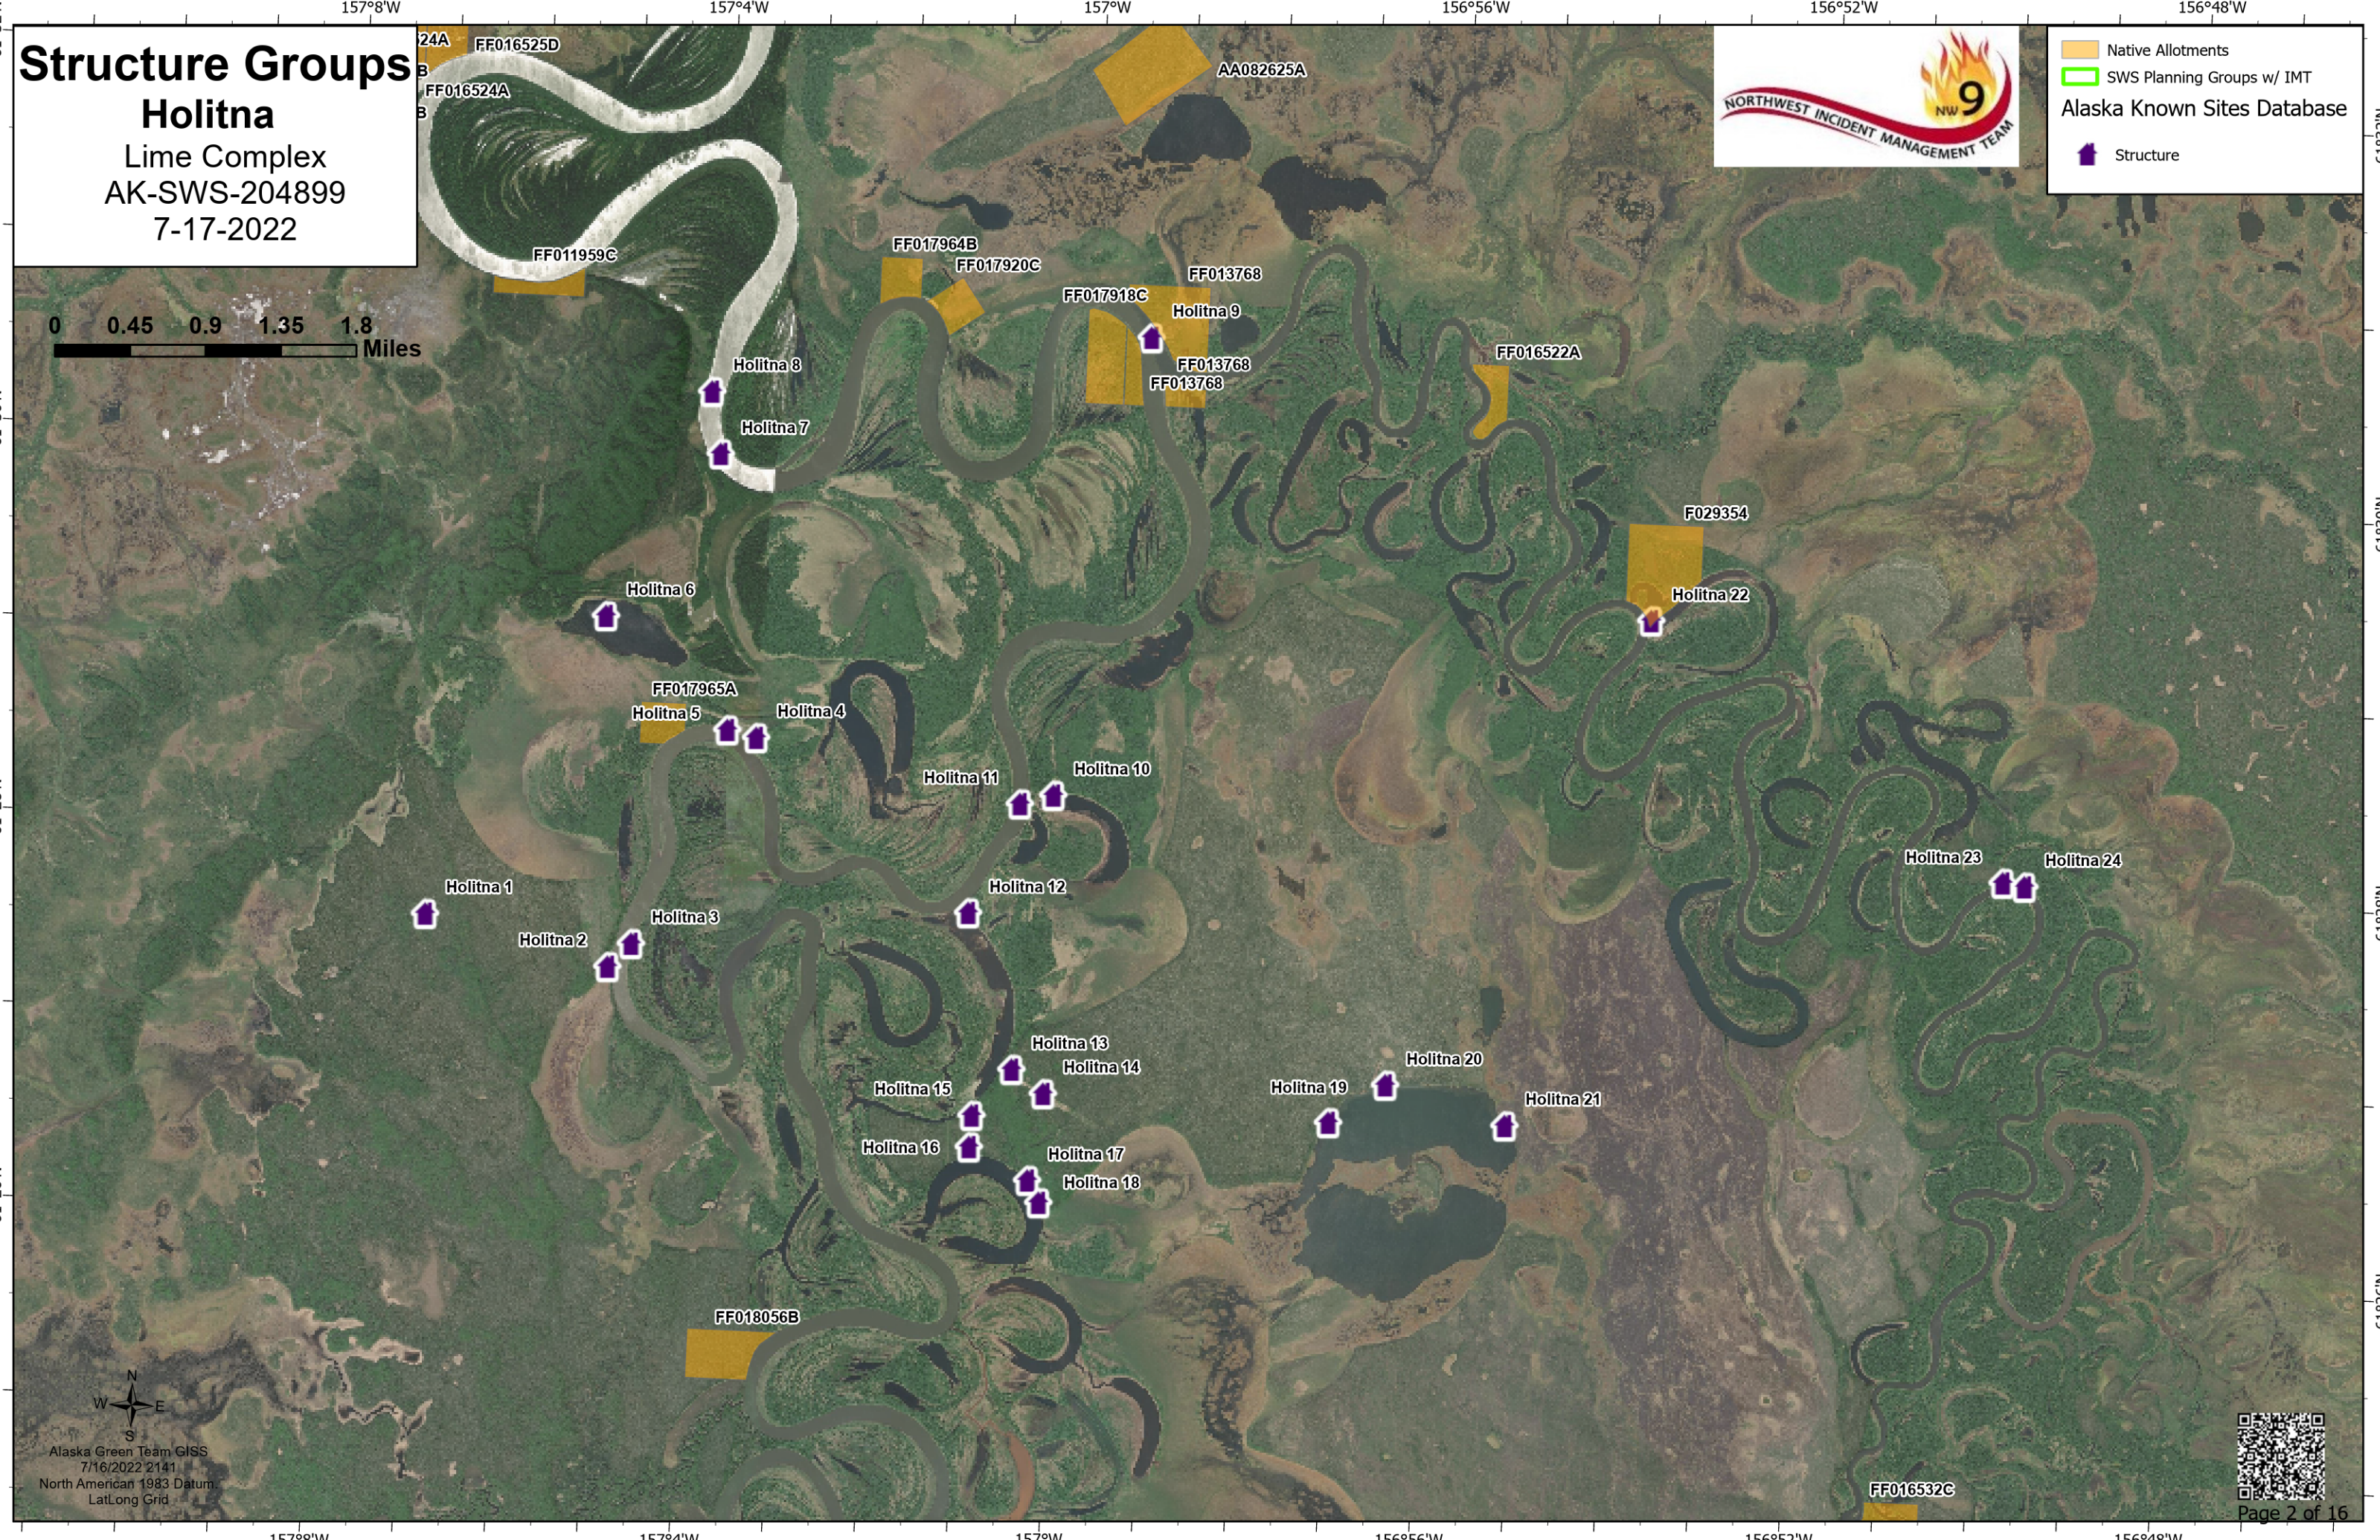

Structure Groups

Holitna

Lime Complex
AK-SWS-204899
7-17-2022

Native Allotments
SWS Planning Groups w/ IMT
Alaska Known Sites Database
Structure

Alaska Green Team GIS
7/16/2022 2141
North American 1983 Datum
Lat/Long Grid