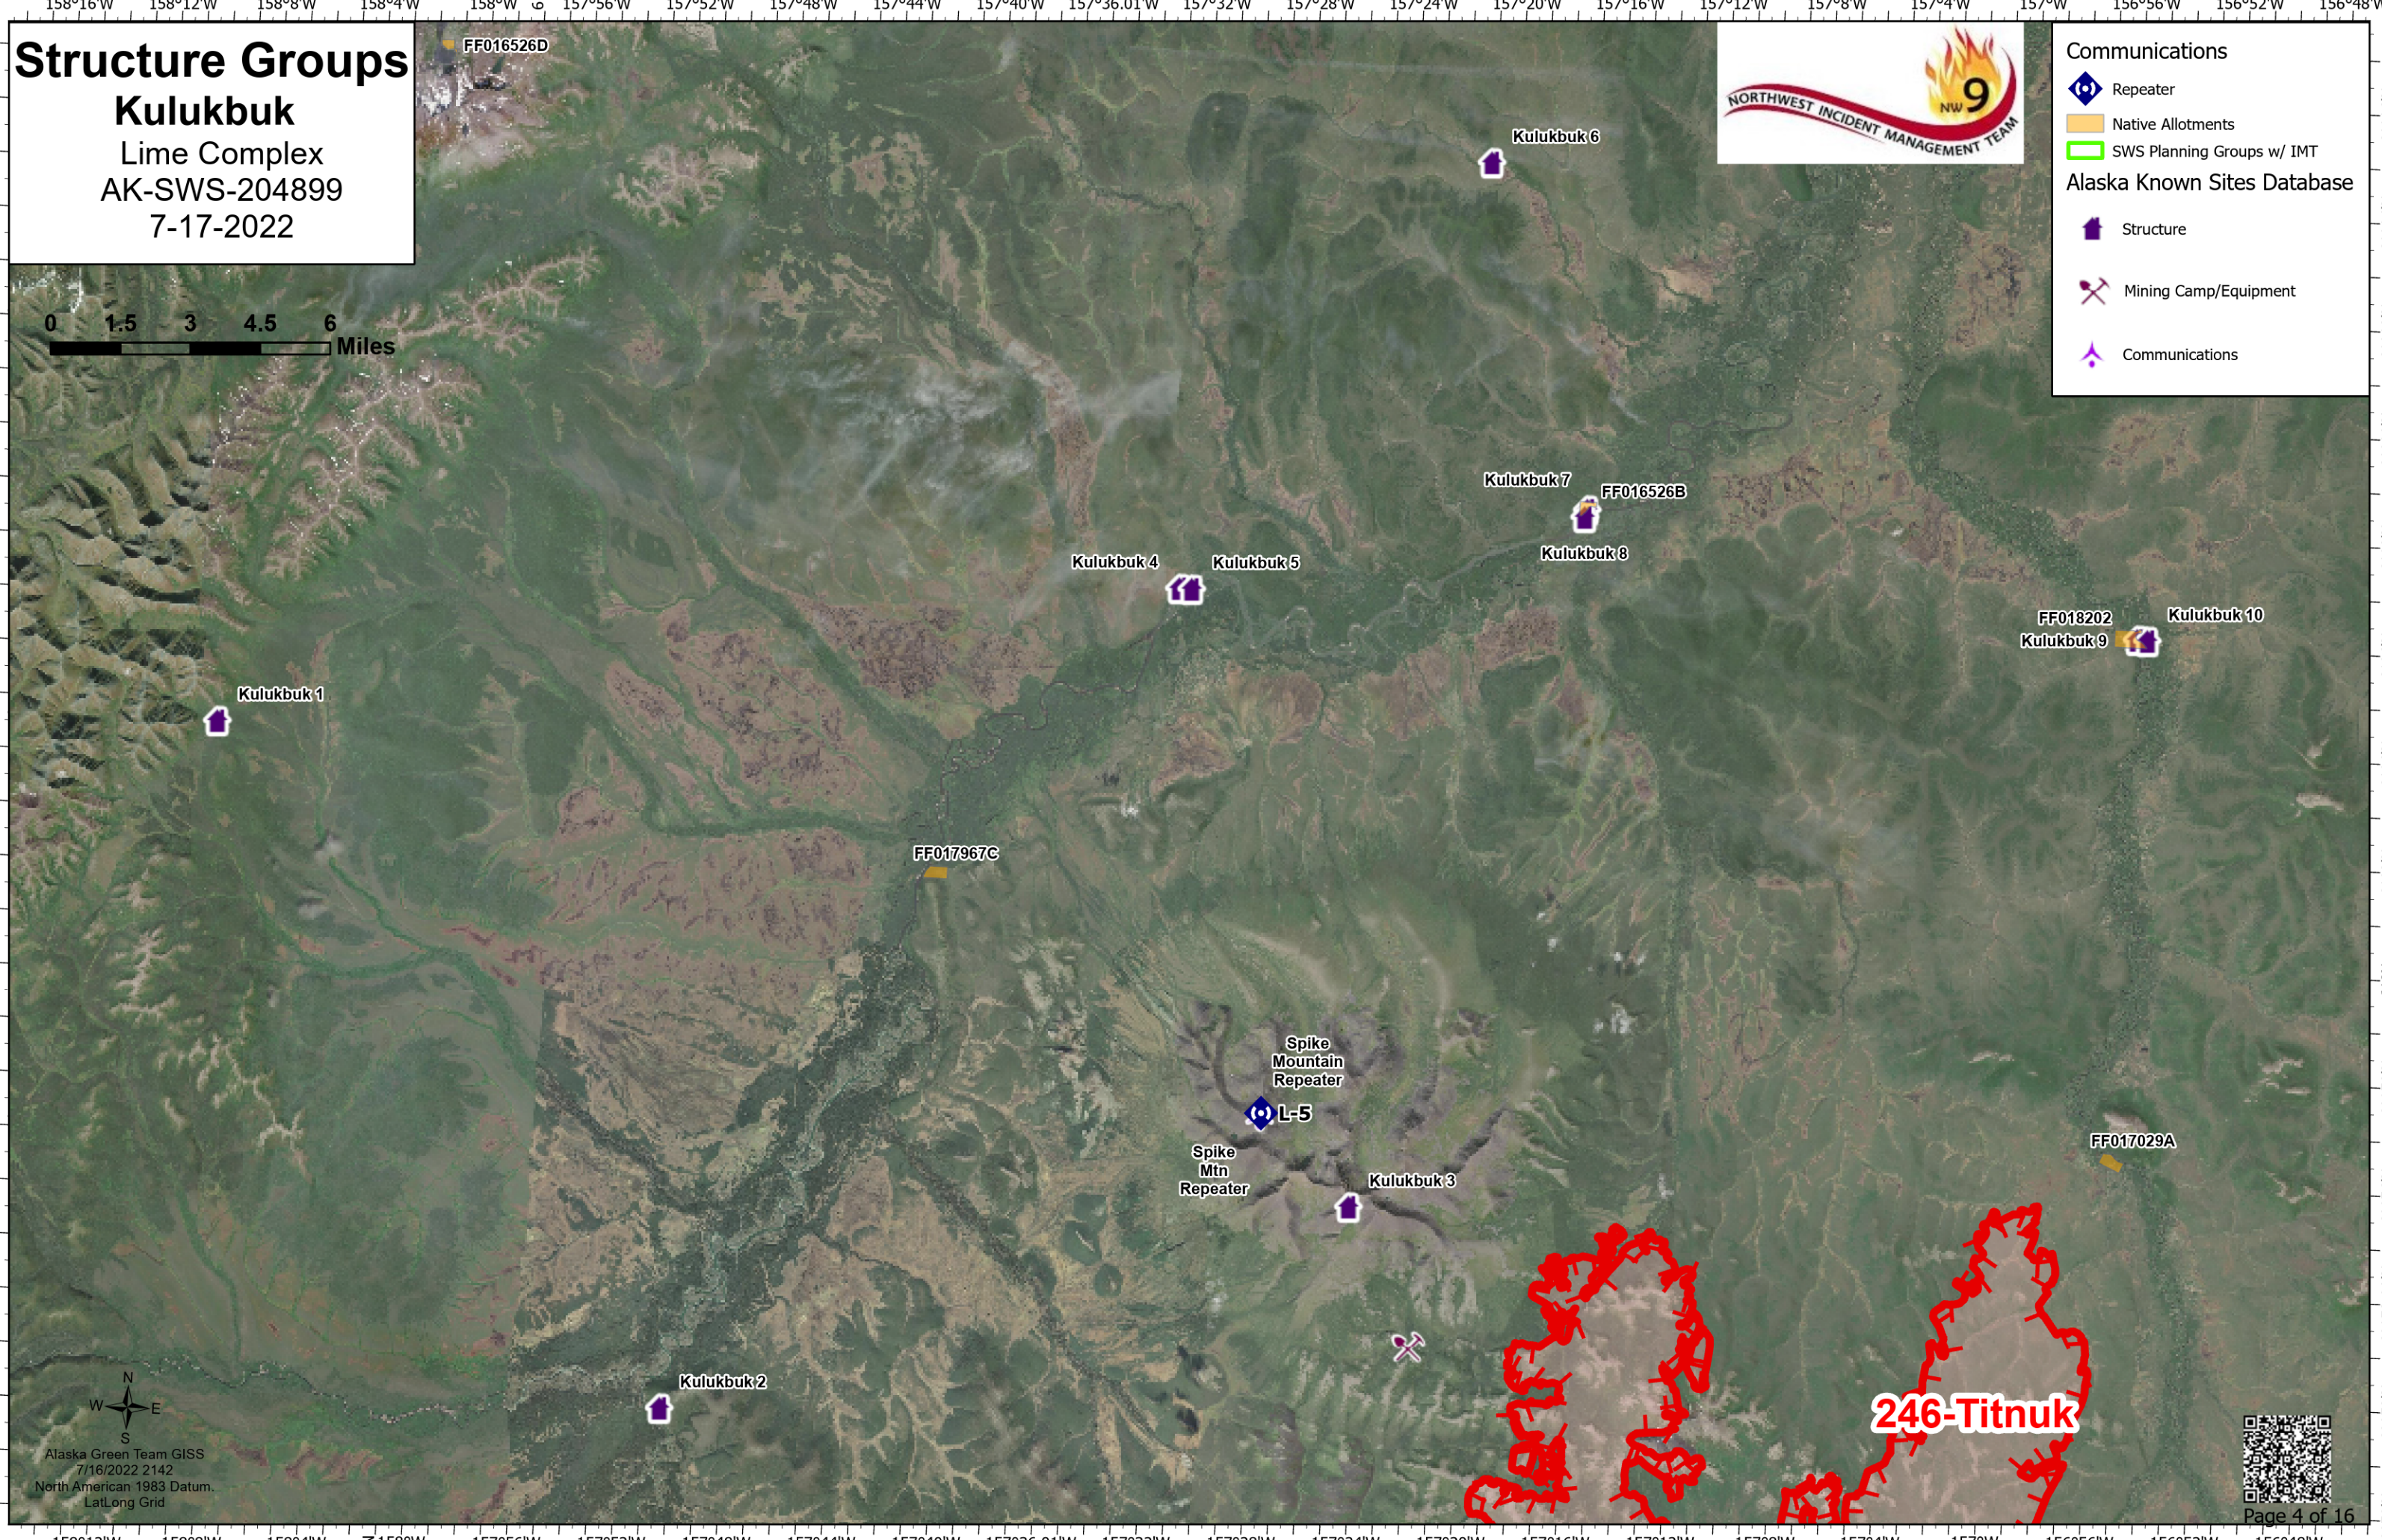

Structure Groups

Kulukbuk

Lime Complex
AK-SWS-204899
7-17-2022

Communications

- Repeater
- Native Allotments
- SWS Planning Groups w/ IMT

Alaska Known Sites Database

- Structure
- Mining Camp/Equipment
- Communications

Alaska Green Team GIS
7/16/2022 2142
North American 1983 Datum
Lat/Long Grid