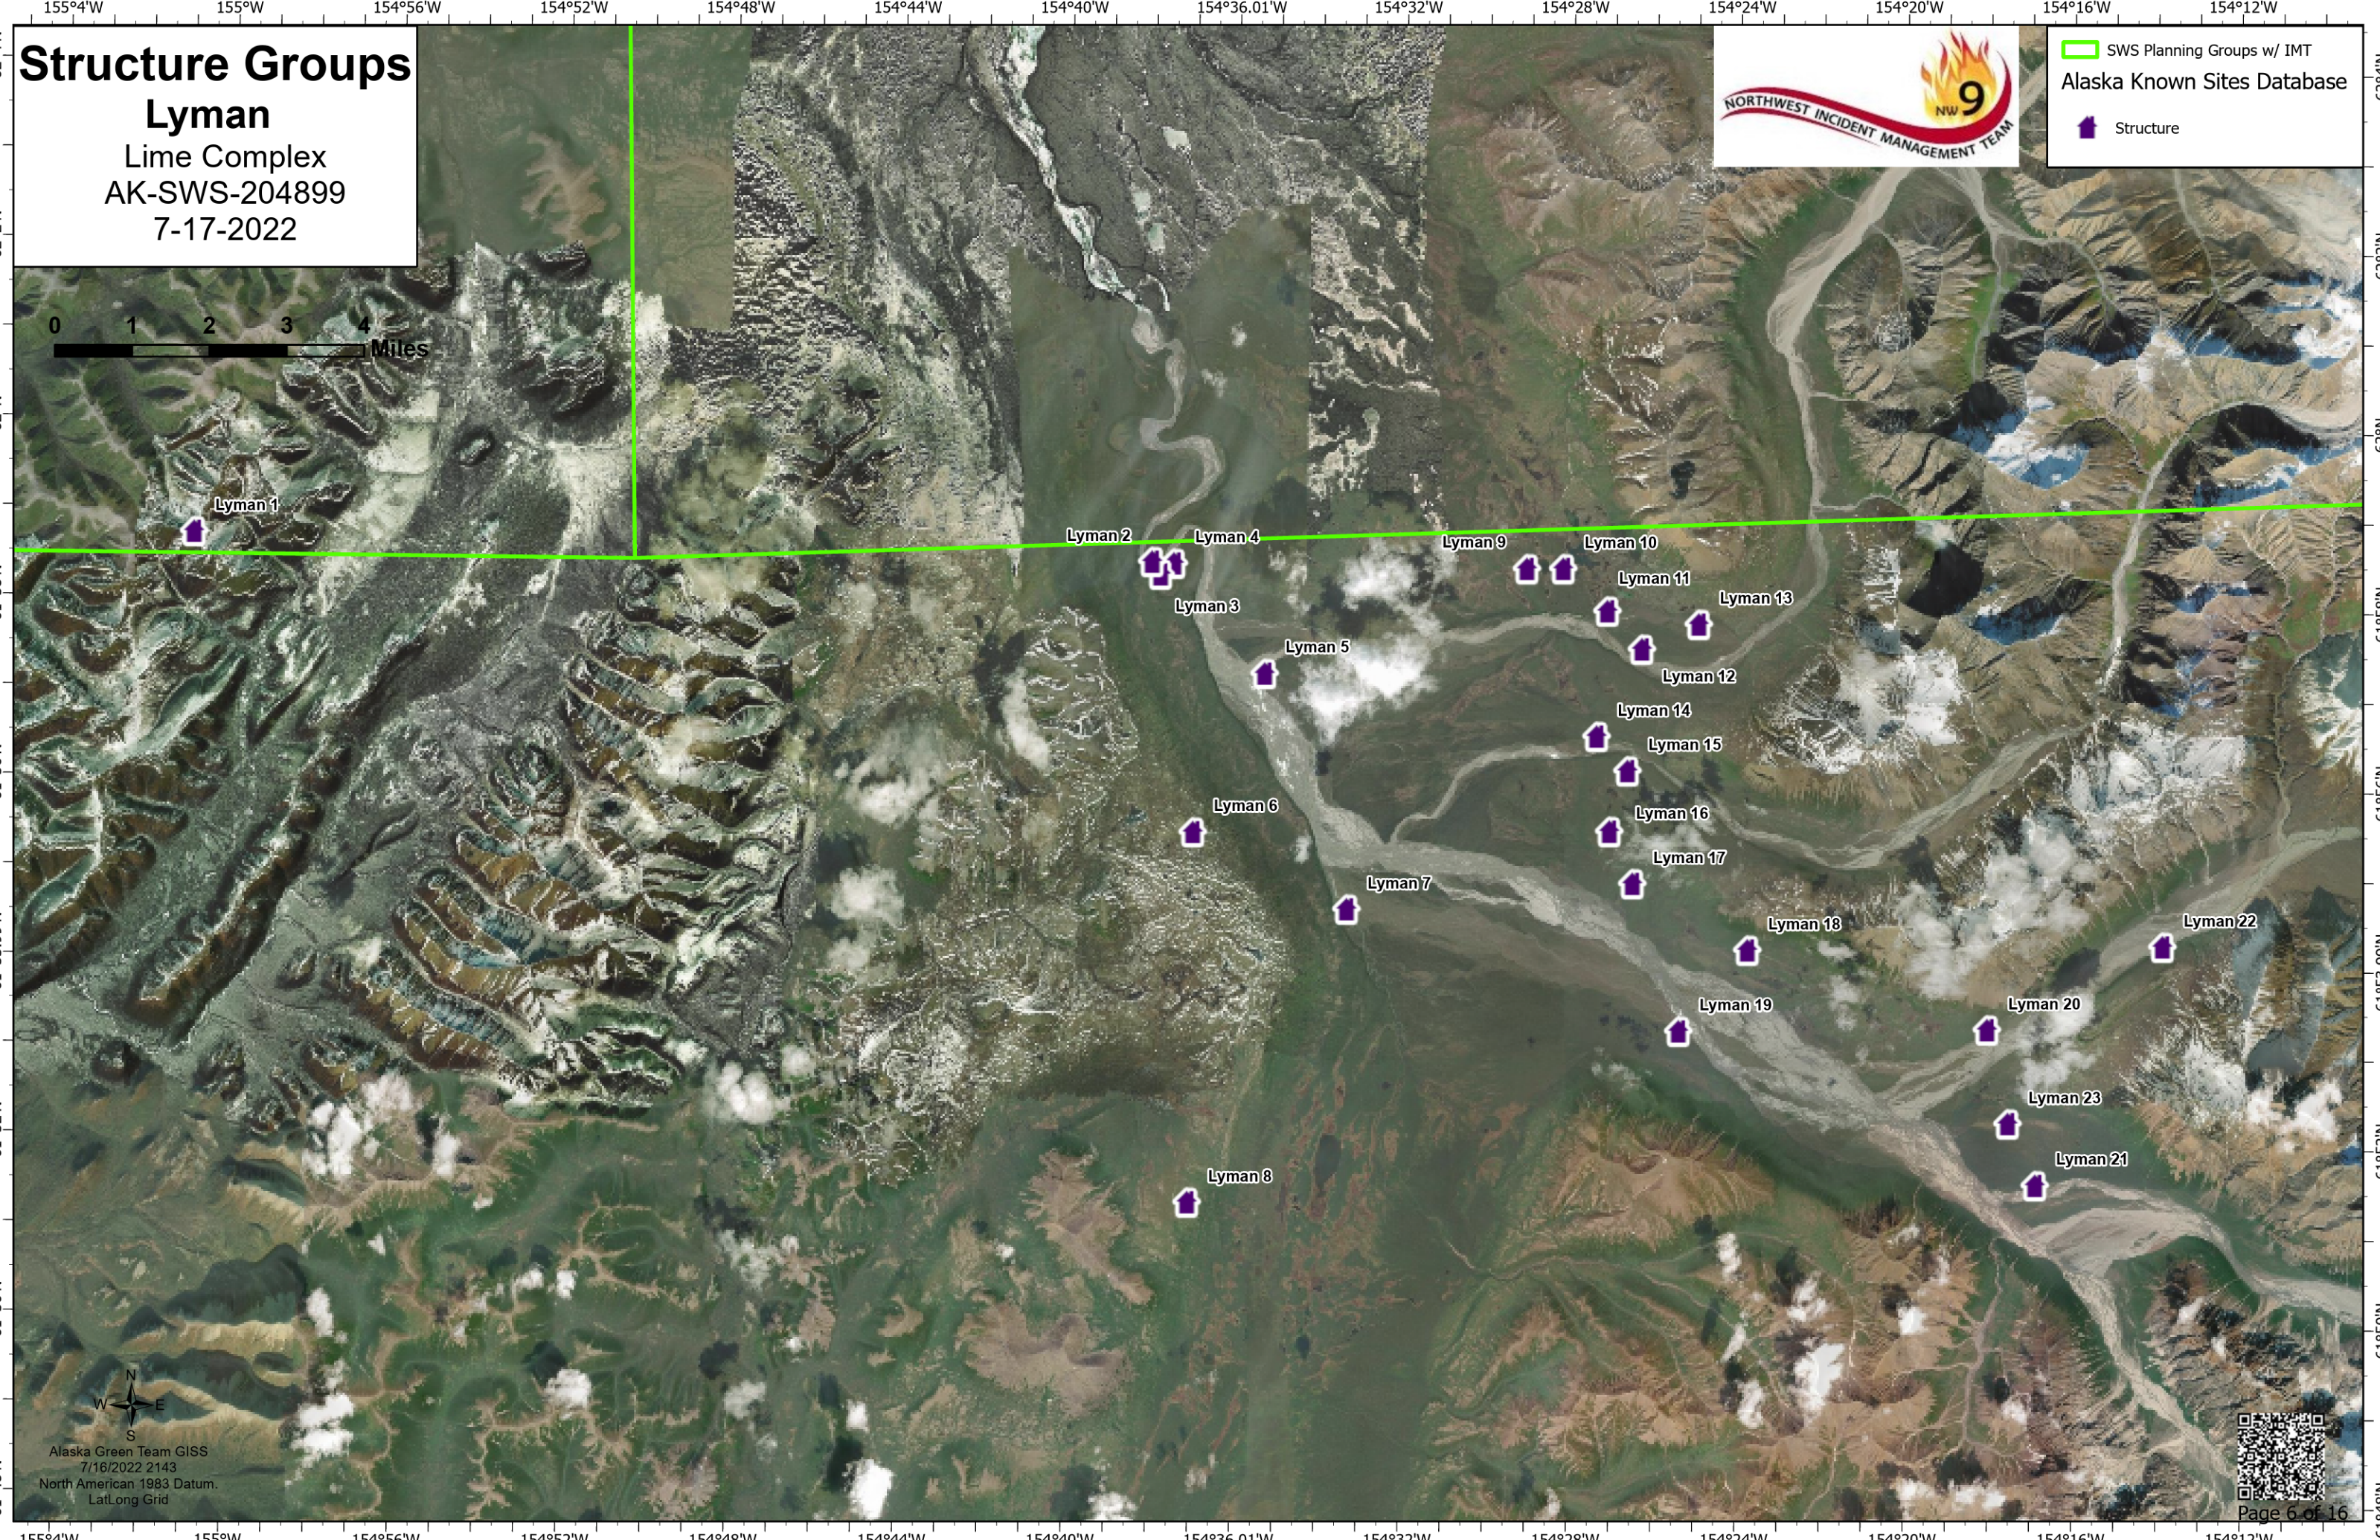

Structure Groups

Lyman

Lime Complex
AK-SWS-204899
7-17-2022

SWS Planning Groups w/ IMT
Alaska Known Sites Database

- Structure

Alaska Green Team GISS
7/16/2022 2143
North American 1983 Datum.
Lat/Long Grid