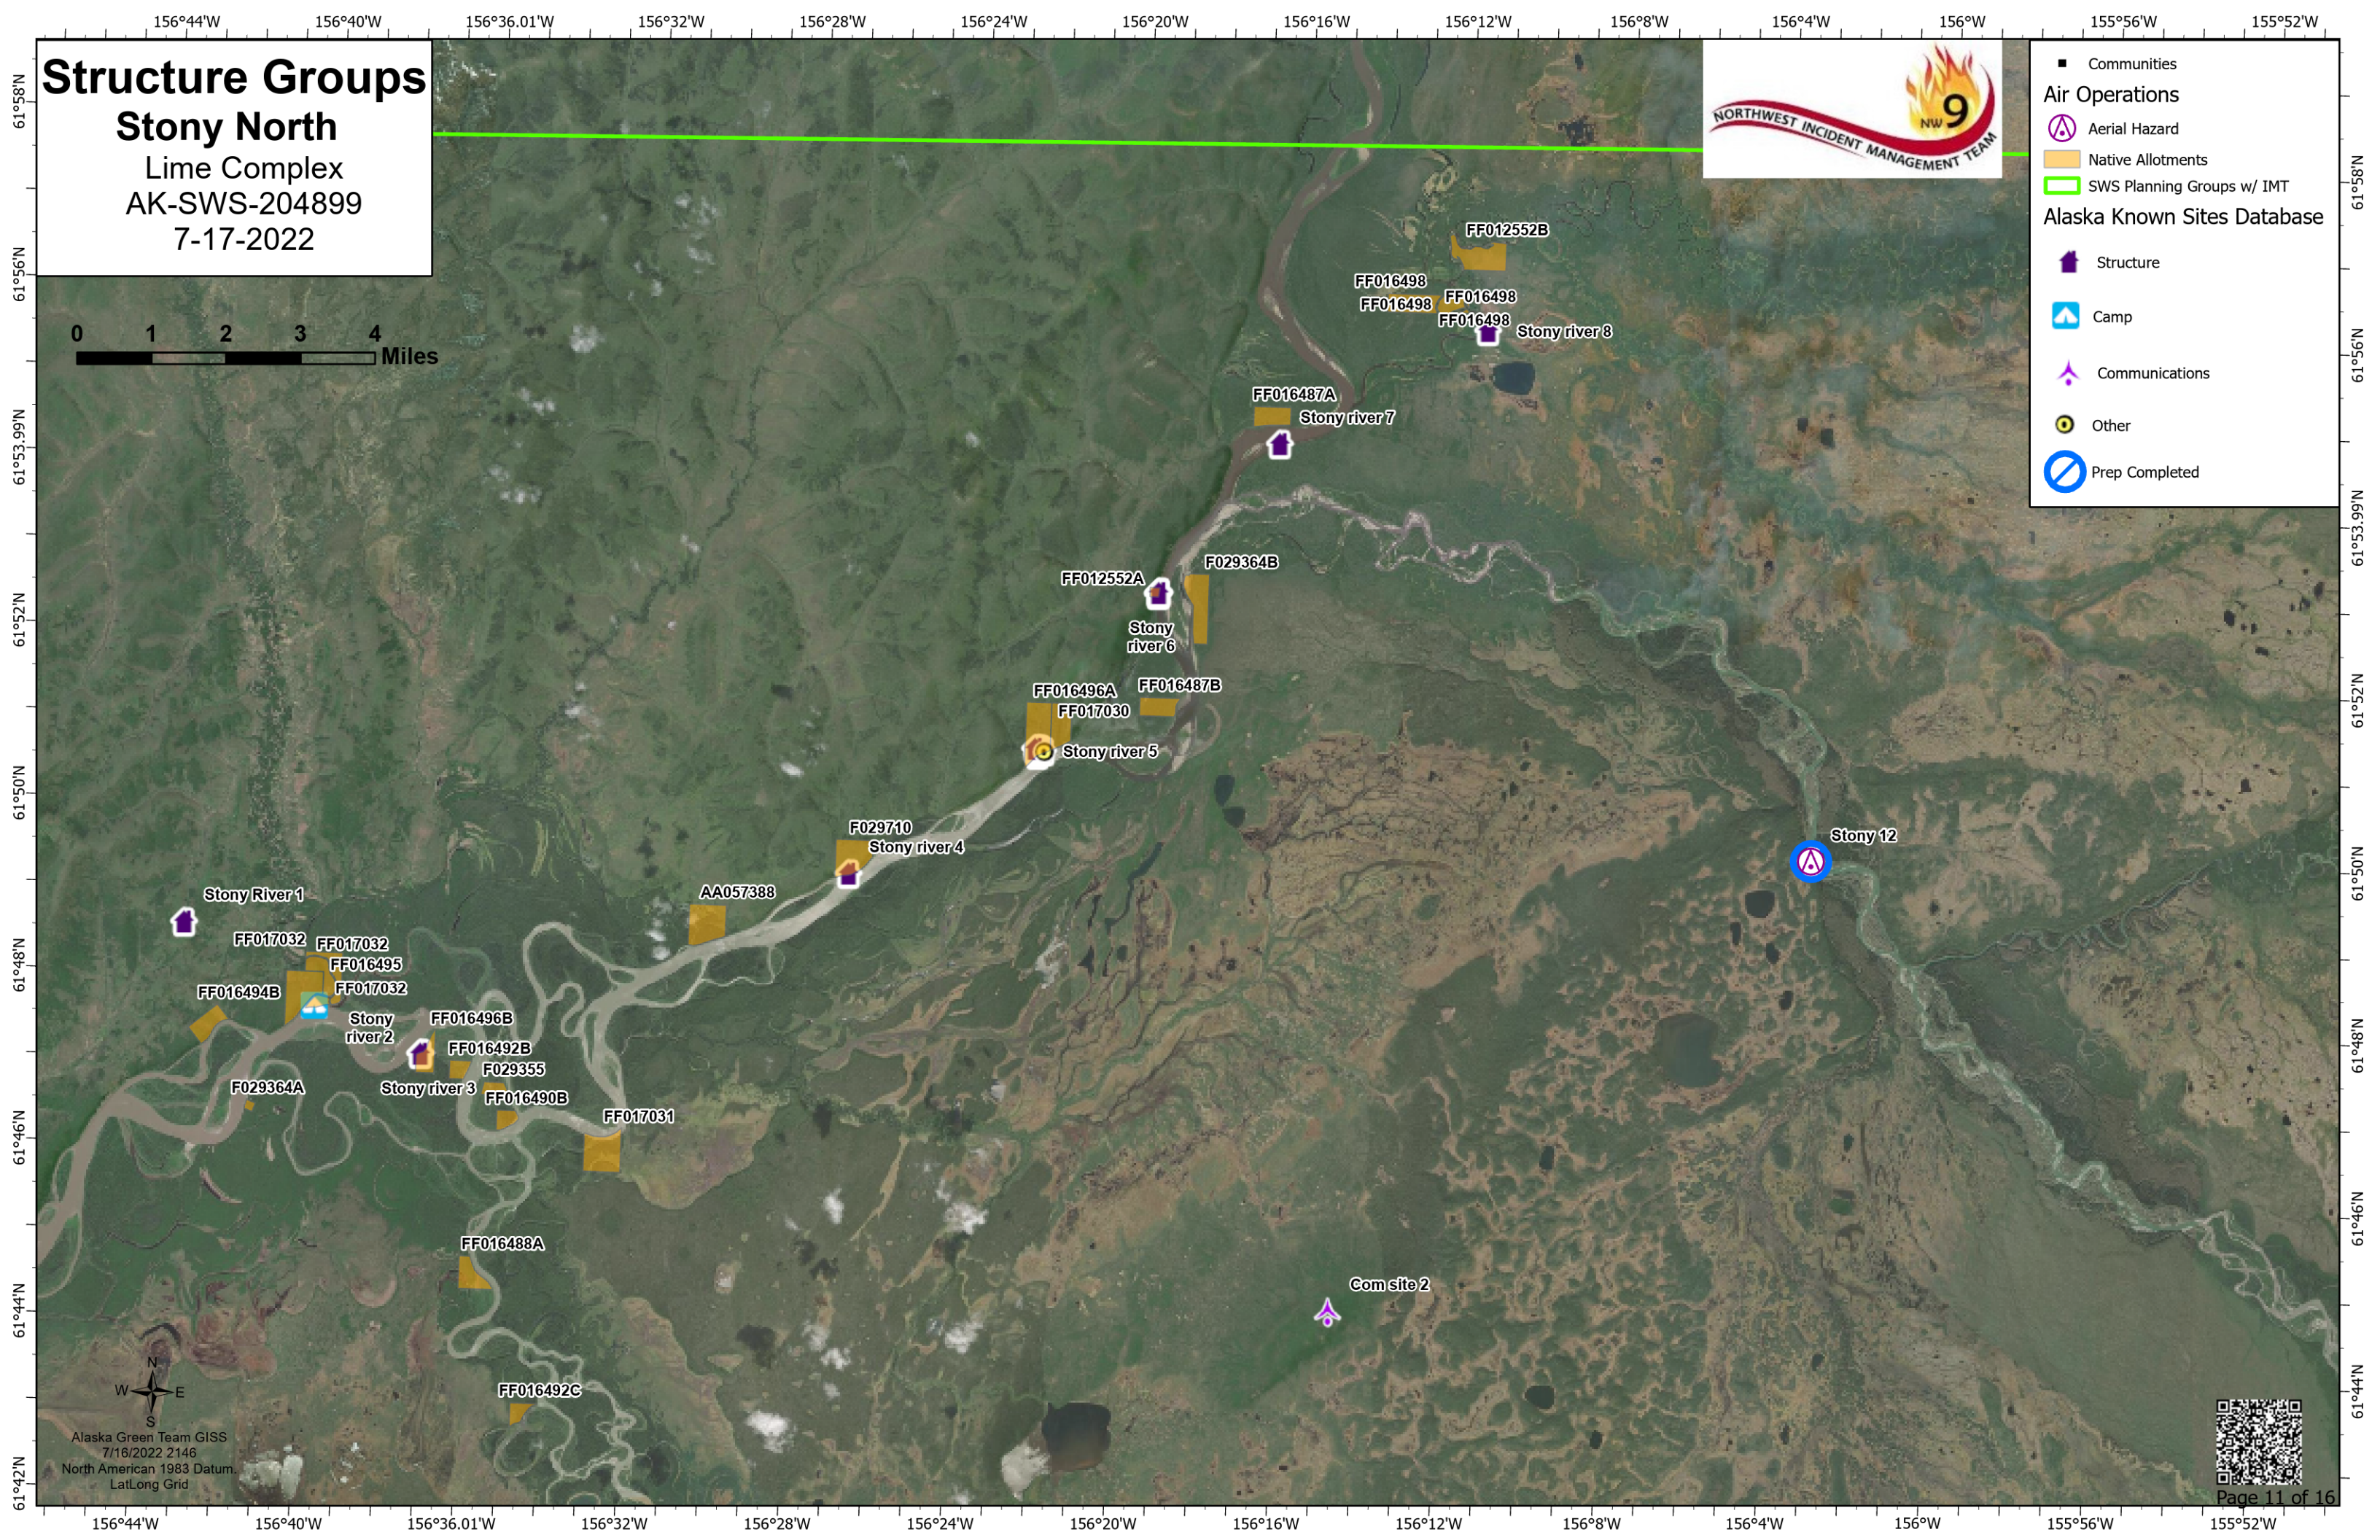

Structure Groups

Stony North

Lime Complex
AK-SWS-204899
7-17-2022

- Communities
- Air Operations**
- ⚠ Aerial Hazard
- Native Allotments
- ▭ SWS Planning Groups w/ IMT
- Alaska Known Sites Database**
- 🏠 Structure
- 🏕 Camp
- 📡 Communications
- 🕒 Other
- 🚫 Prep Completed

Alaska Green Team GISS
7/16/2022 2146
North American 1983 Datum
LatLong Grid