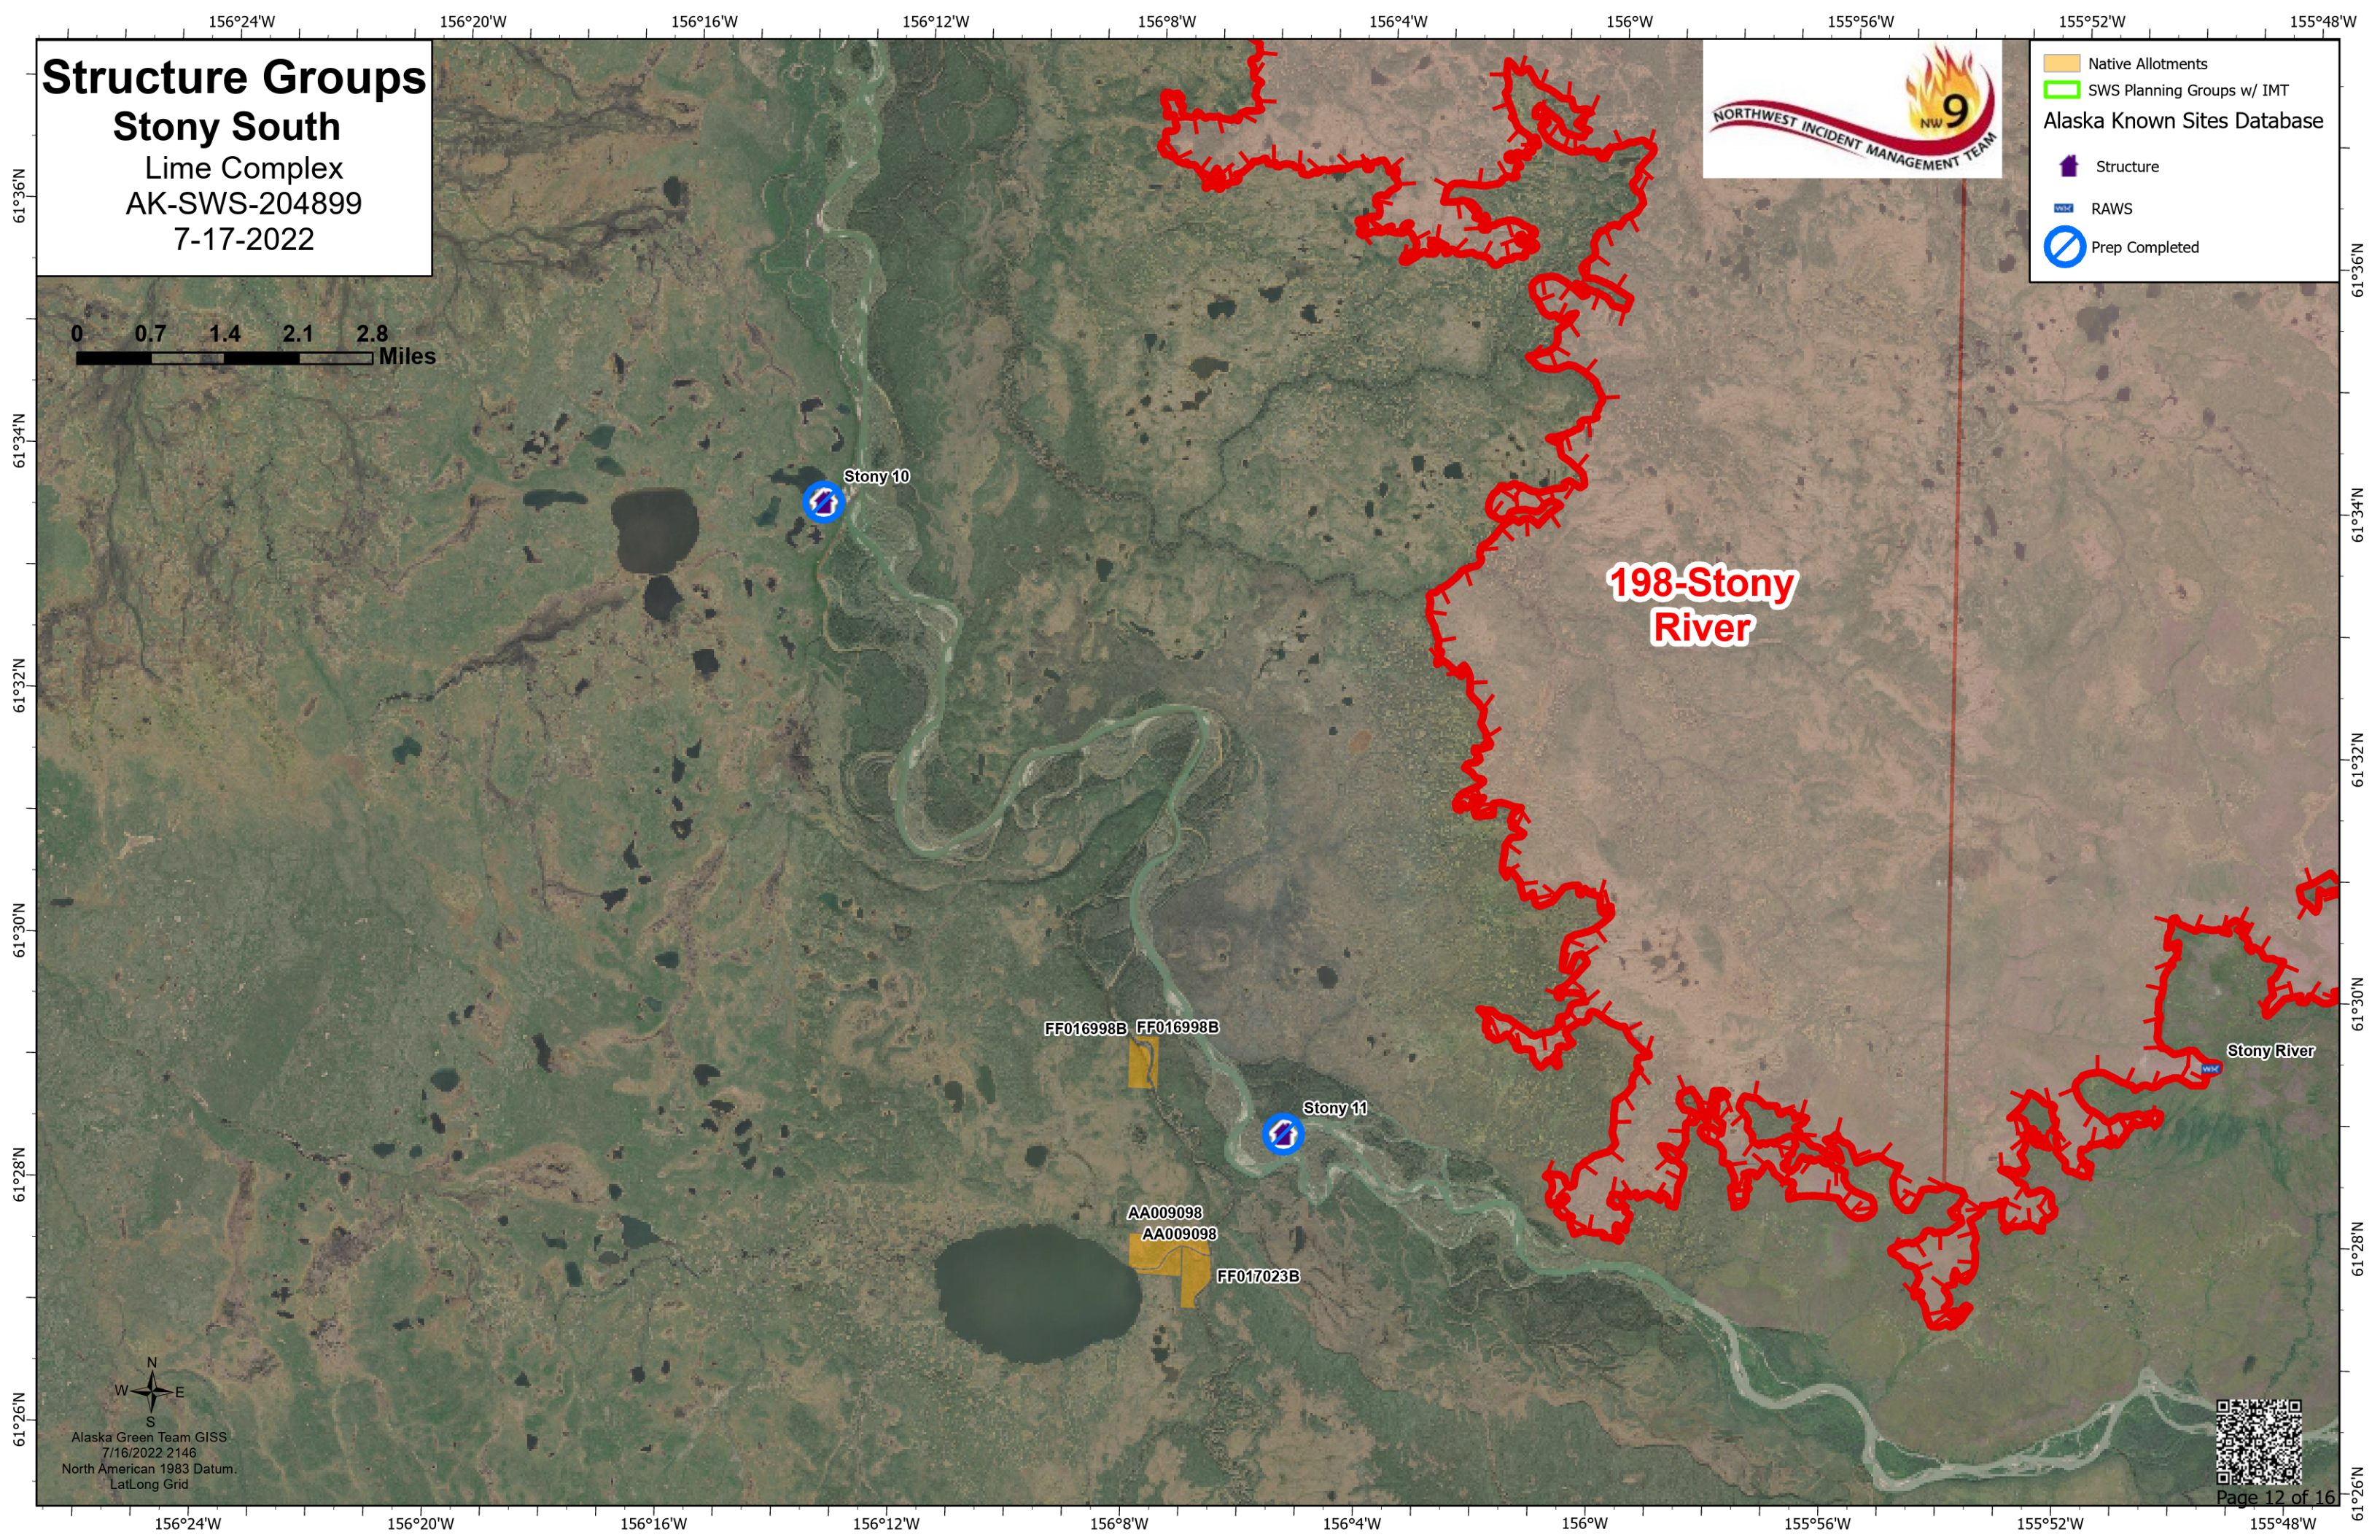

Structure Groups

Stony South

Lime Complex
AK-SWS-204899
7-17-2022

- Native Allotments
- SWS Planning Groups w/ IMT
- Alaska Known Sites Database
 - Structure
 - RAWS
 - Prep Completed

Alaska Green Team GISS
7/16/2022 2146
North American 1983 Datum
LatLong Grid