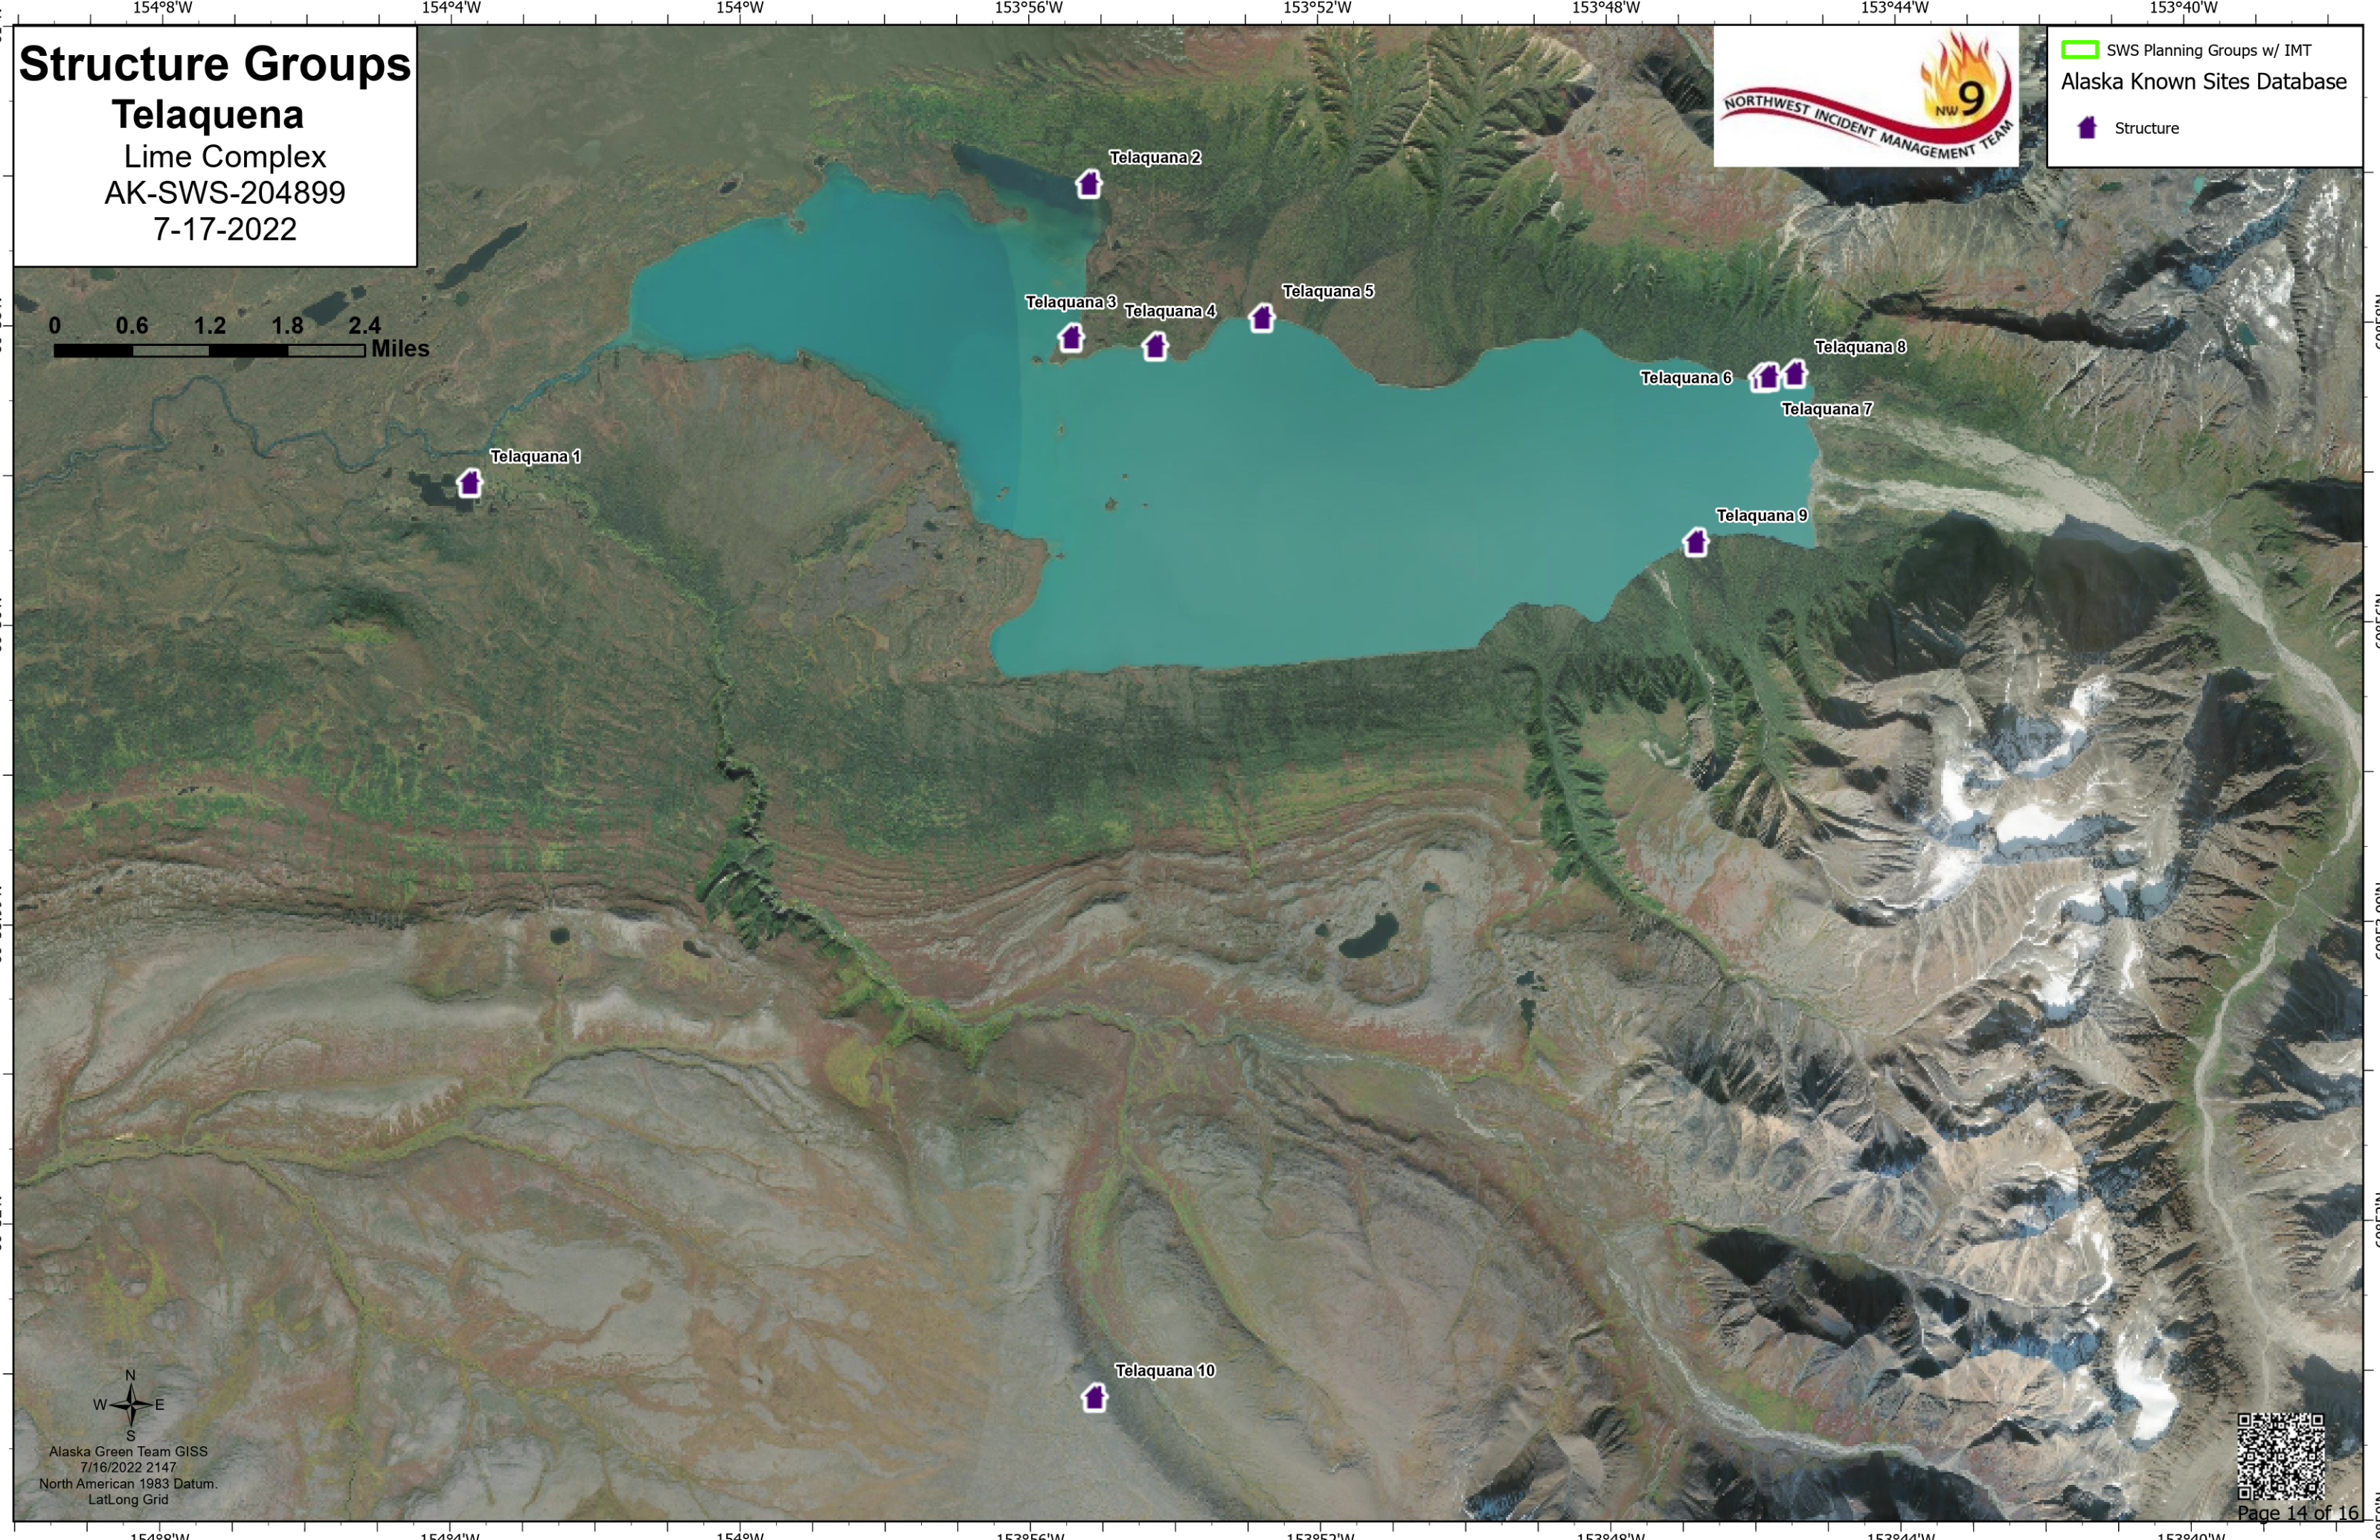

# Structure Groups

**Telaquana**  
Lime Complex  
AK-SWS-204899  
7-17-2022

 SWS Planning Groups w/ IMT  
Alaska Known Sites Database

 Structure

Alaska Green Team GIS  
7/16/2022 2147  
North American 1983 Datum  
LatLong Grid