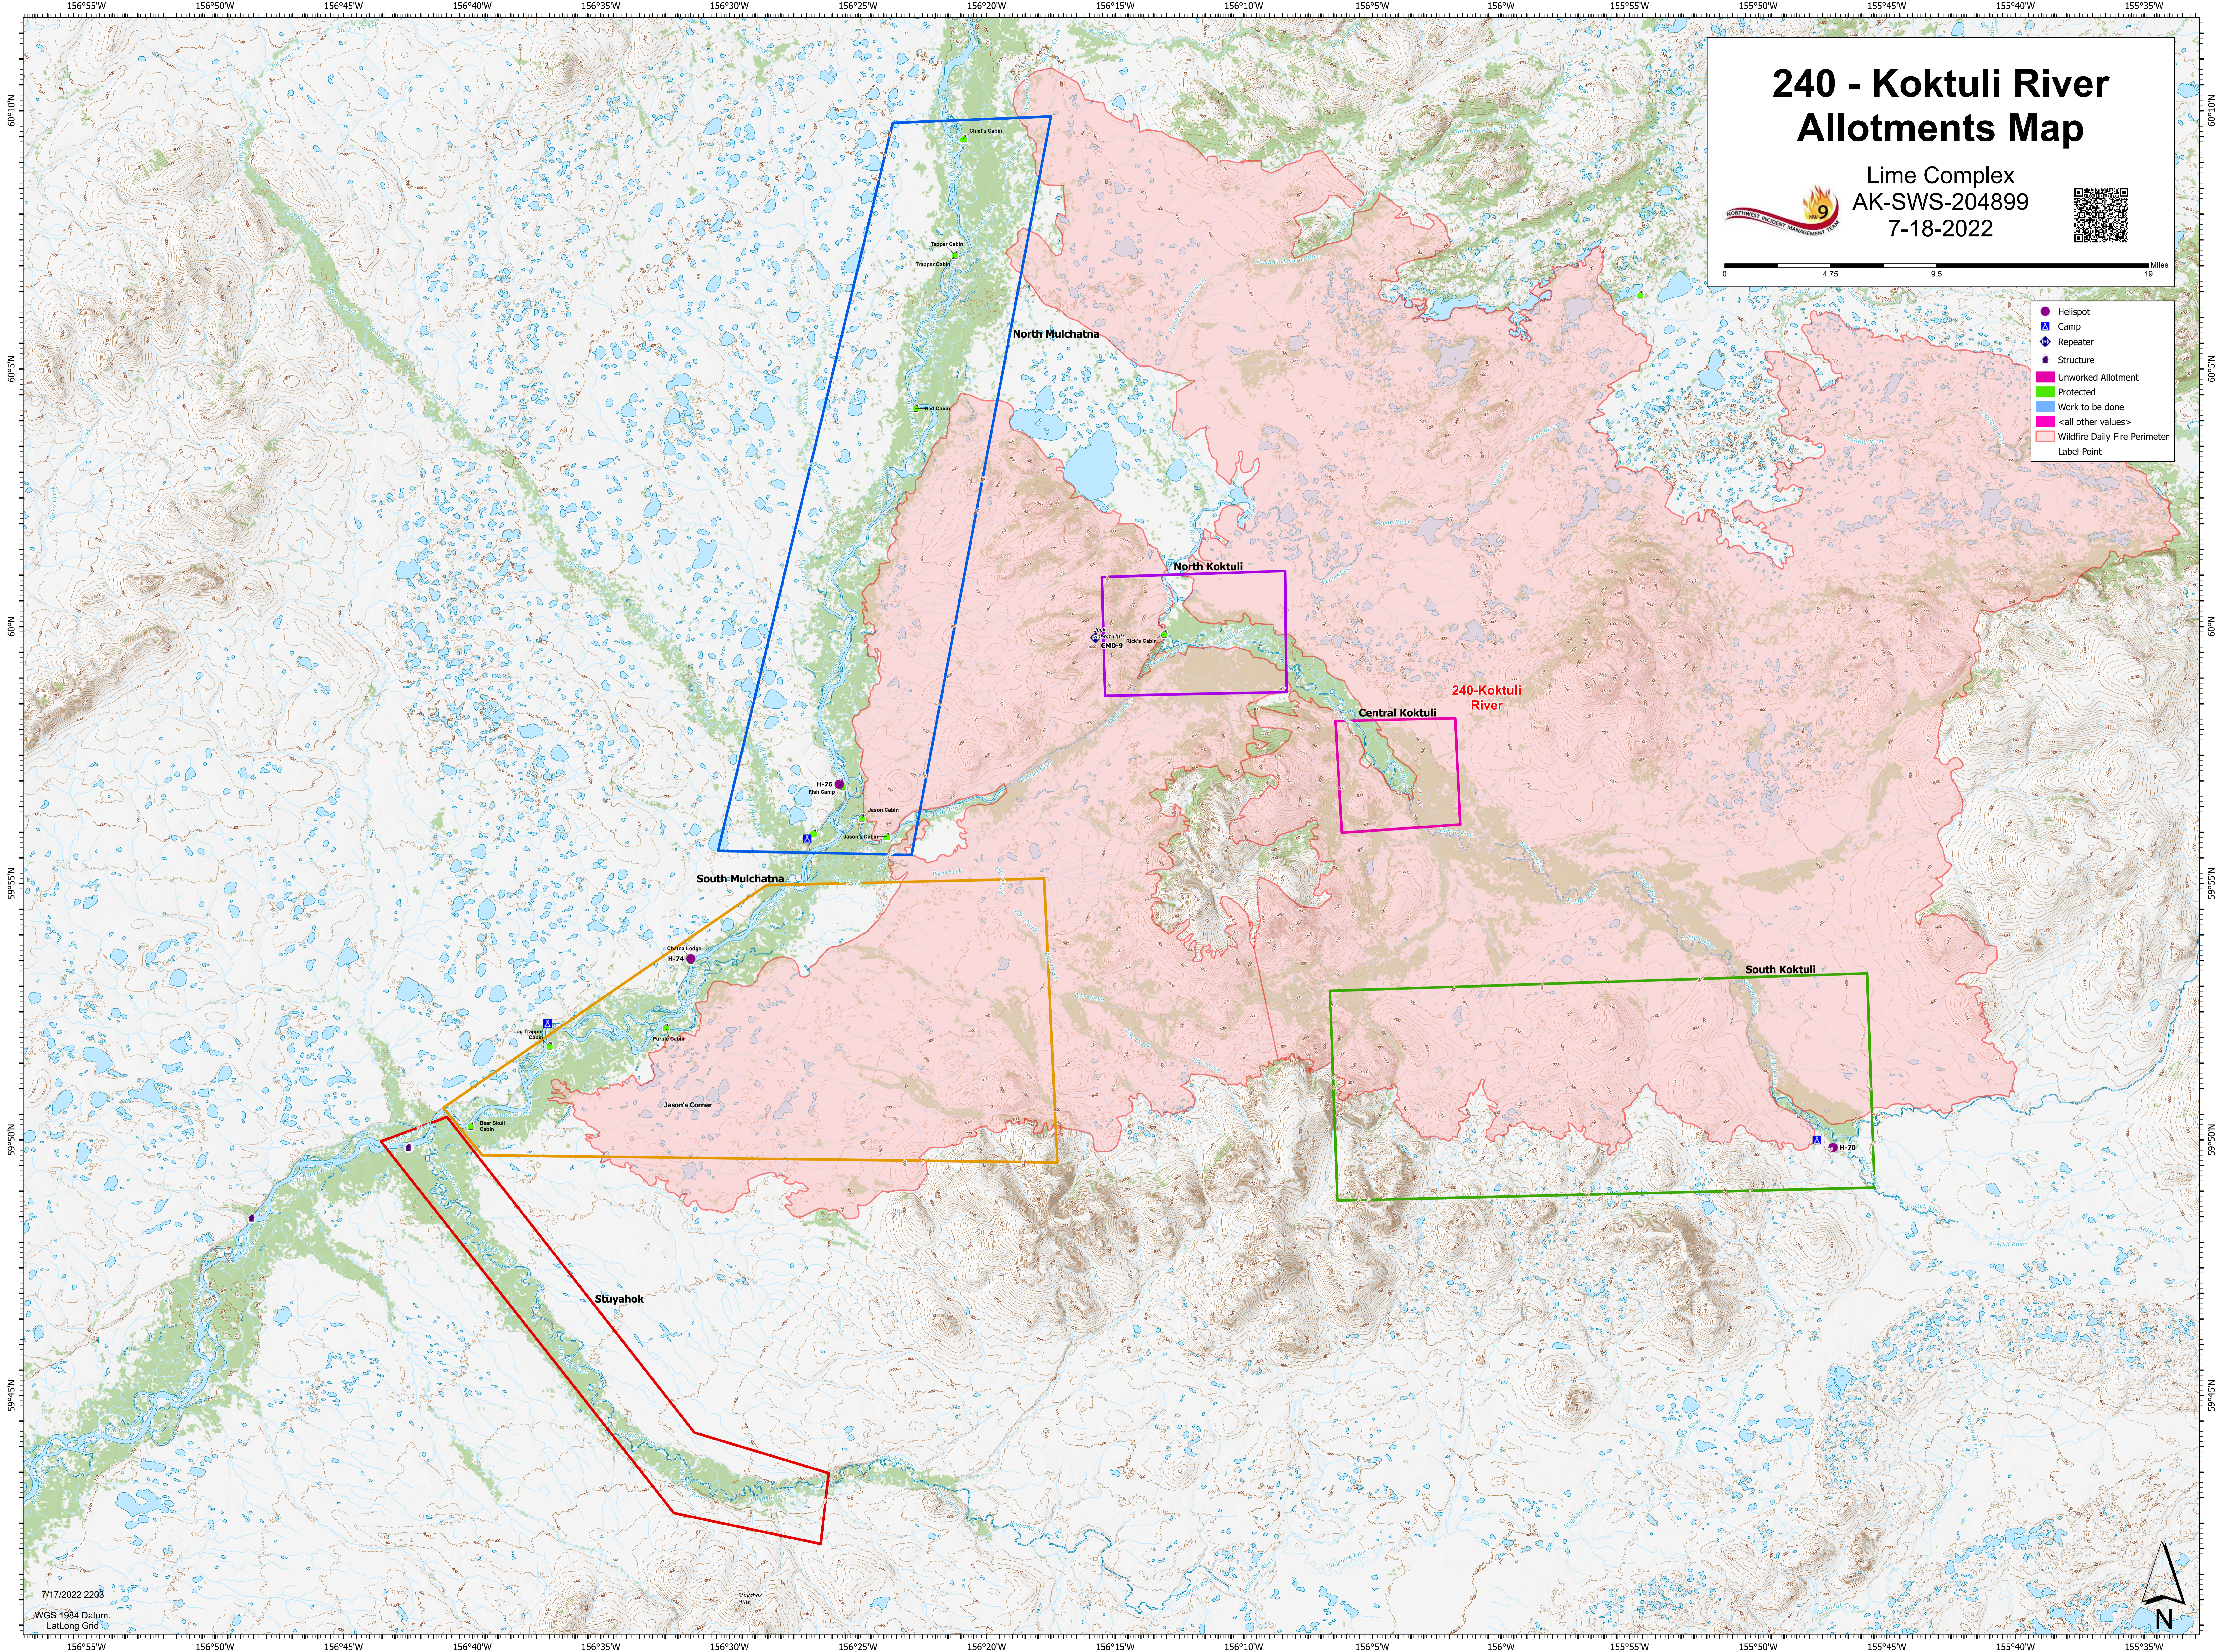

240 - Koktuli River Allotments Map

Lime Complex
AK-SWS-204899
7-18-2022

- Helispot
- ▲ Camp
- ◆ Repeater
- Structure
- Unworked Allotment
- Protected
- Work to be done
- <all other values>
- Wildfire Daily Fire Perimeter
- Label Point

7/17/2022 2203

WGS 1984 Datum
Lat,Long Grid