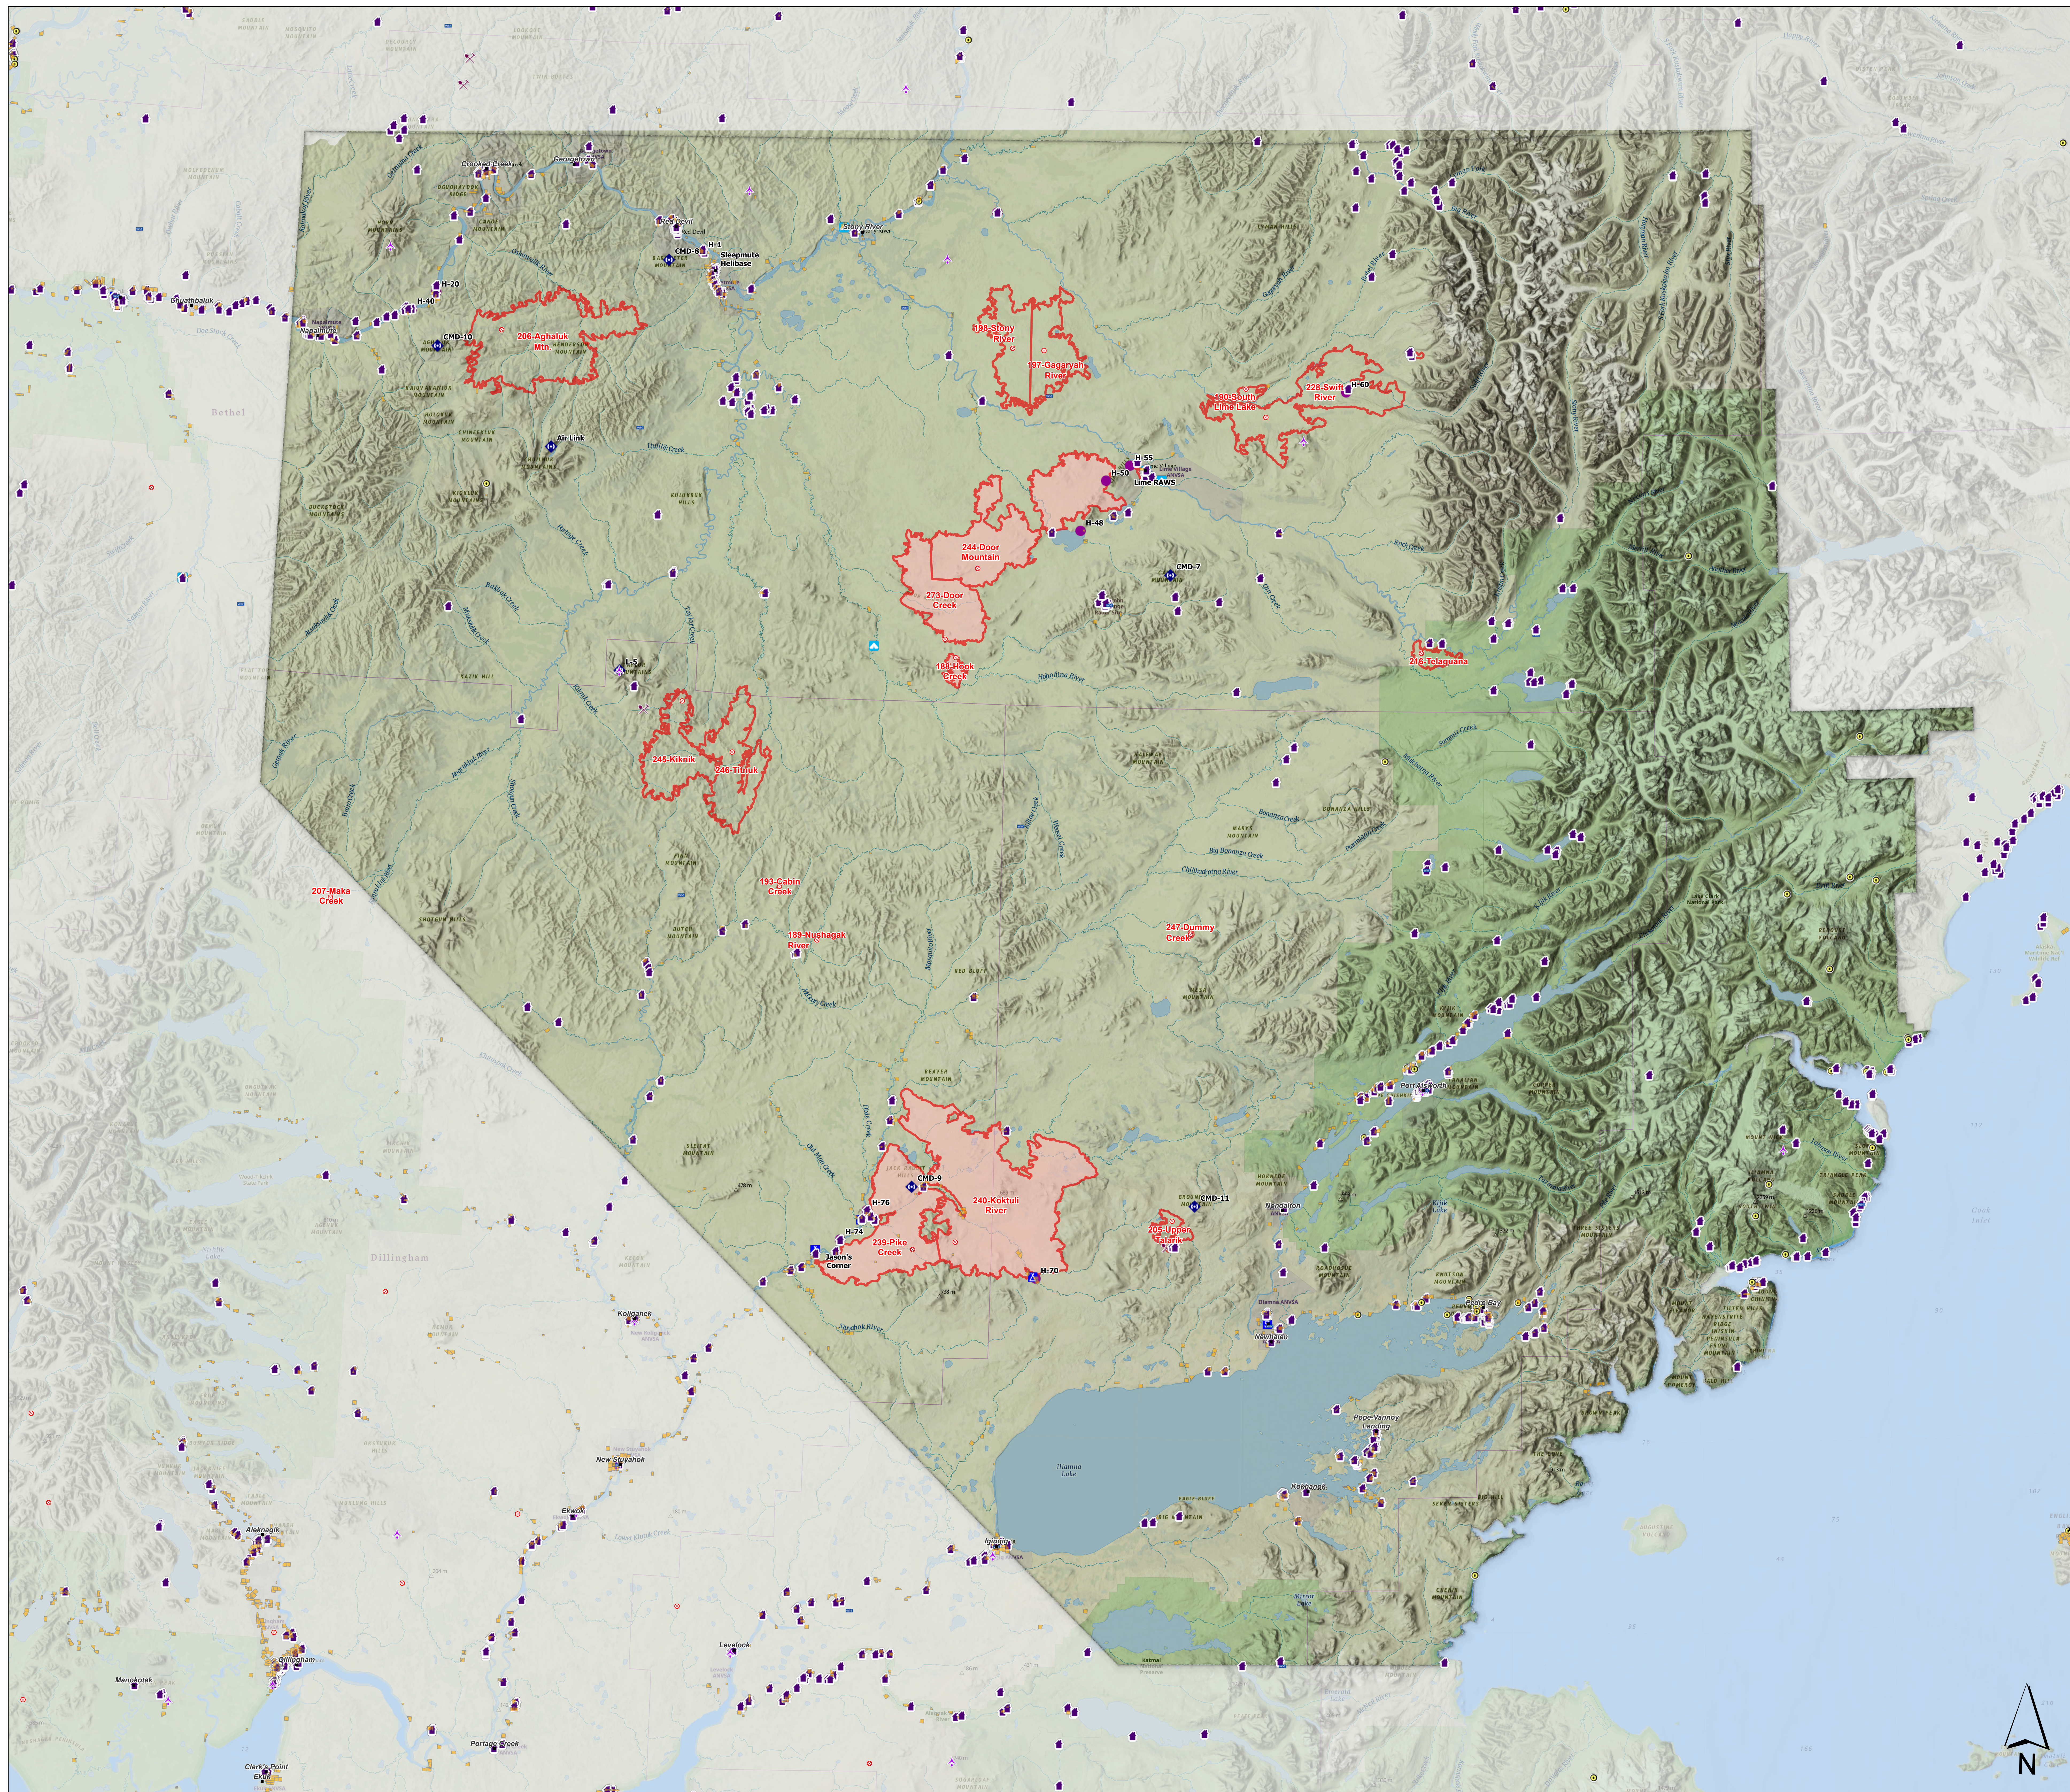

Situation

Lime Complex
AK-SWS-204899
7-18-2022

- Communities
- ⊗ Fire Origin
- Structure
- ✕ Mining Camp/Equipment
- ▲ Camp
- ▲ Communications
- RAWs
- Other
- Staffed Fires
- Unstaffed Fires
- Native Allotments

0 20 40
Miles

7/17/2022 21:21

North American 1983 Datum, Lat/Long
Grid