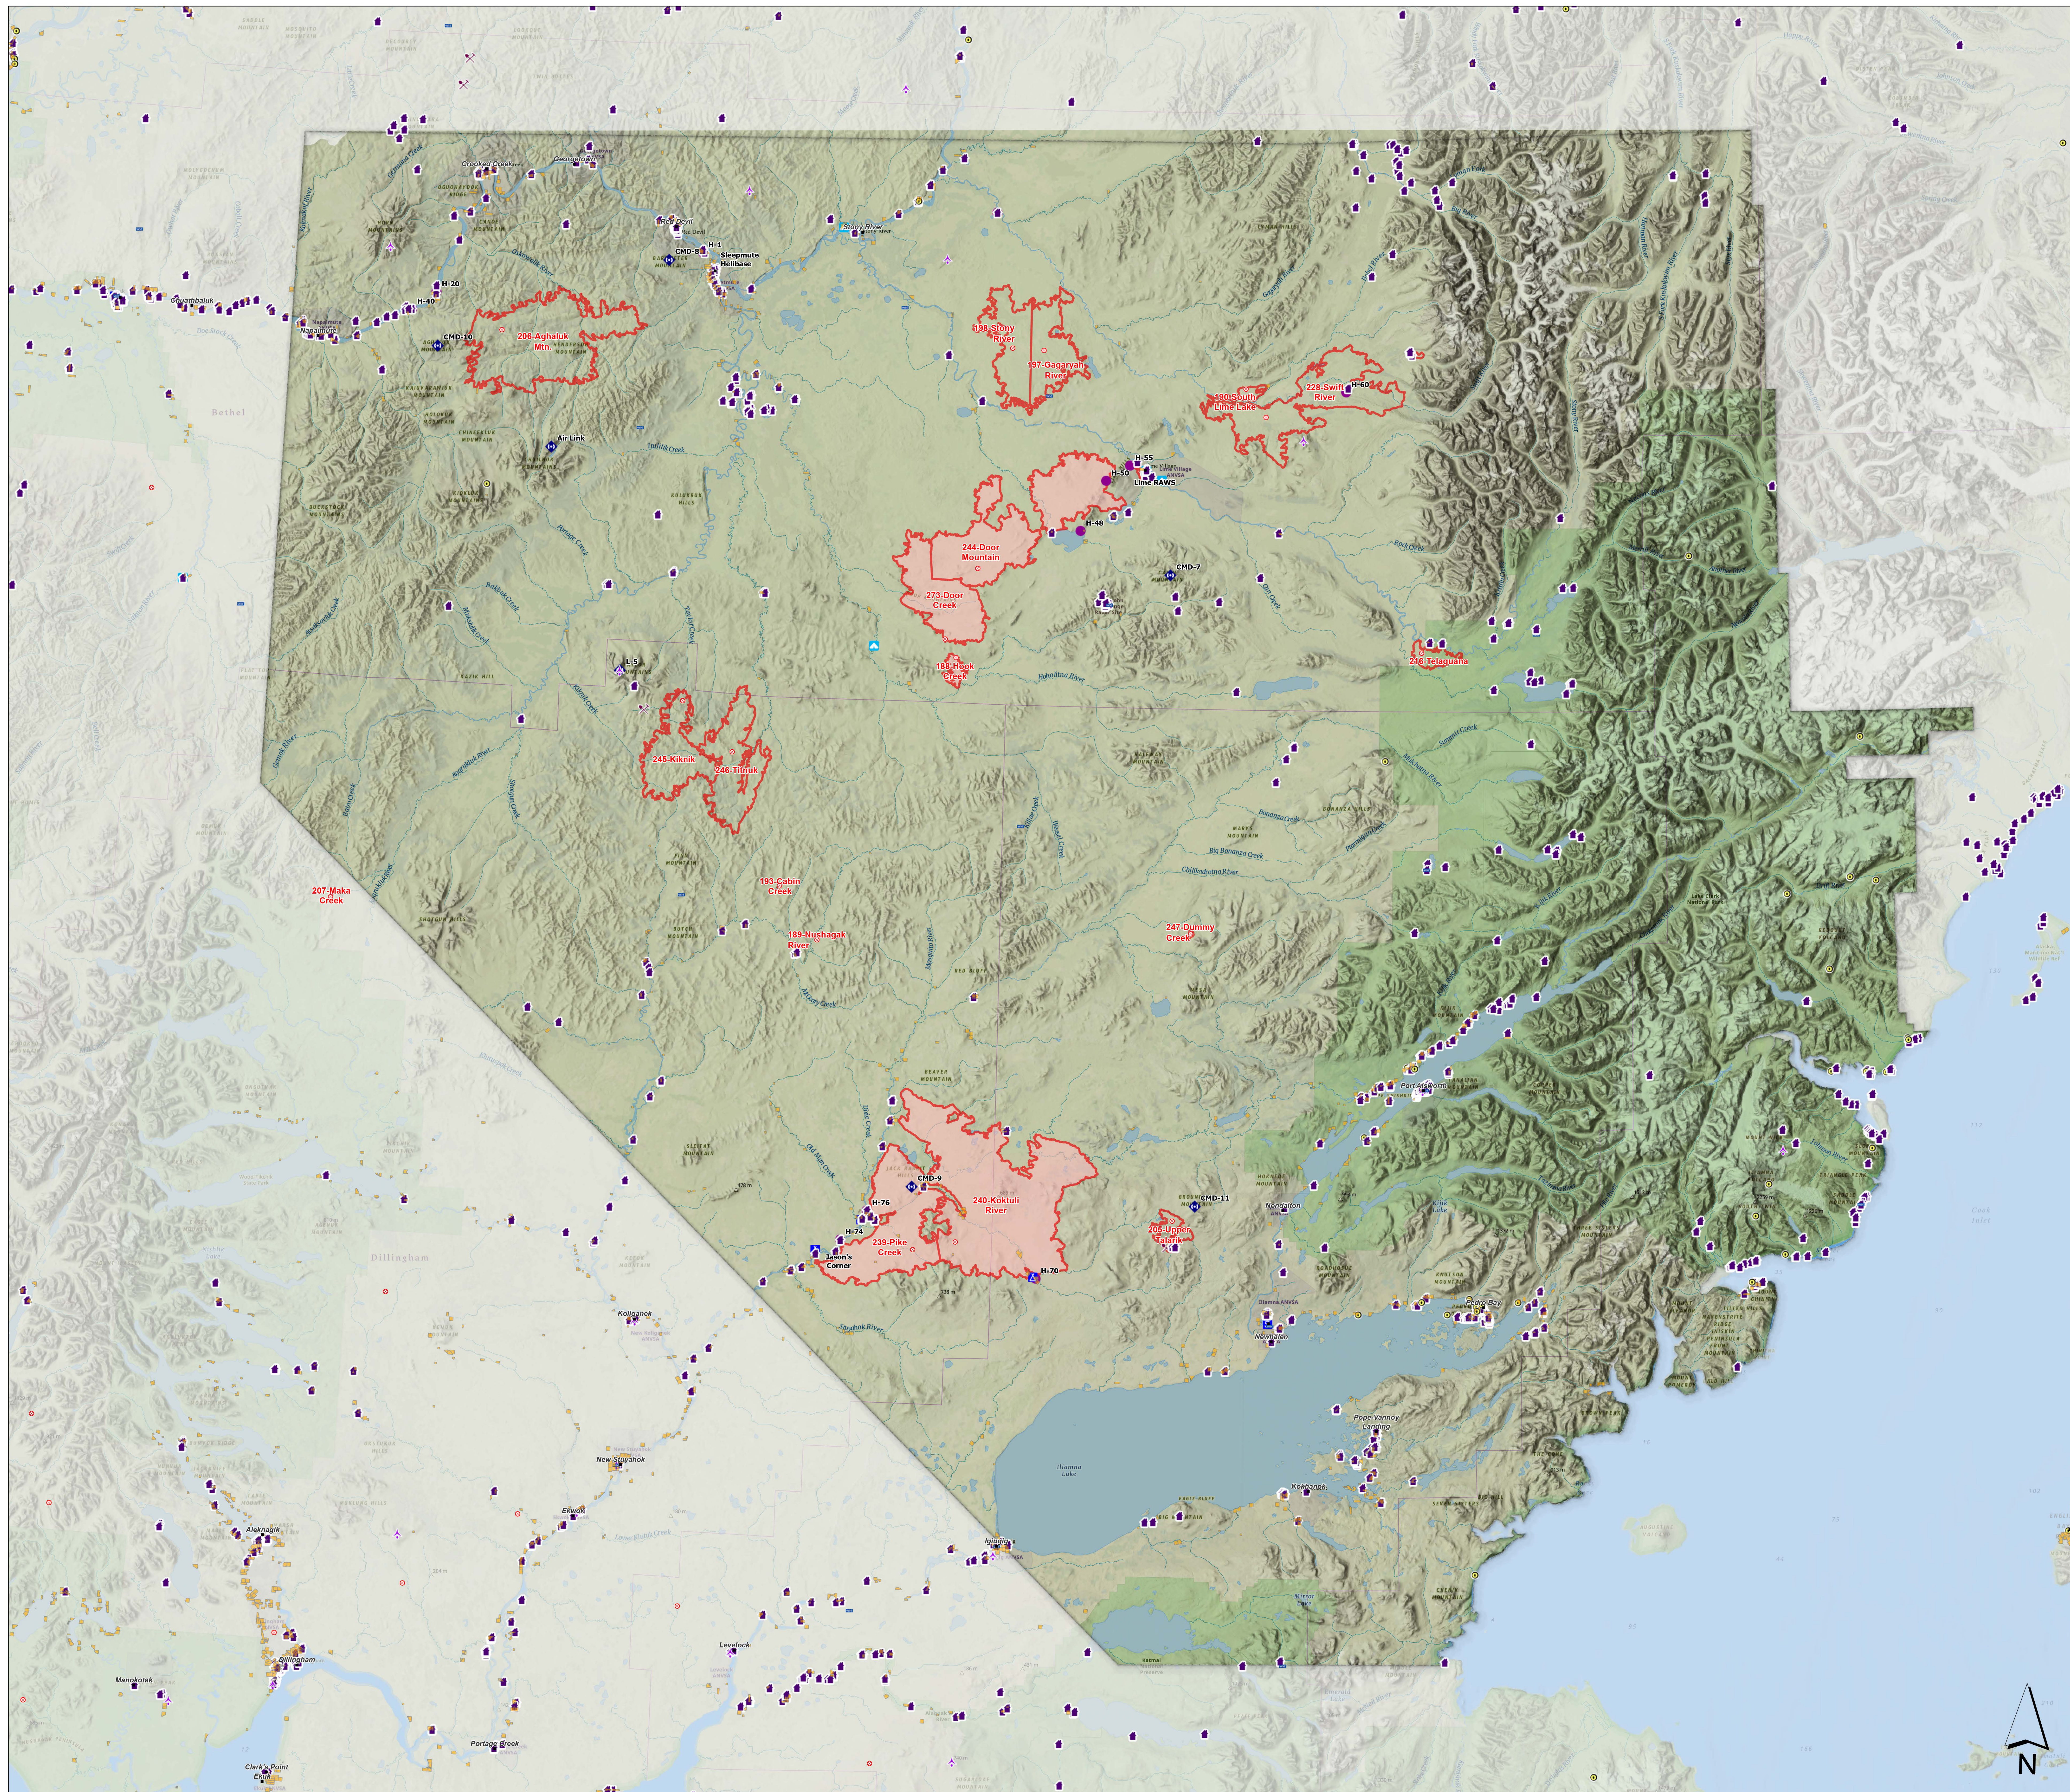

Situation

Lime Complex
AK-SWS-204899
7-19-2022

- Communities
- ⊗ Fire Origin
- Structure
- ✕ Mining Camp/Equipment
- ▲ Camp
- ◆ Communications
- RAWS
- Other
- Staffed Fires
- Unstaffed Fires
- Native Allotments

0 20 40
Miles

7/18/2022 2051

North American 1983 Datum, Lat,Long
Grid