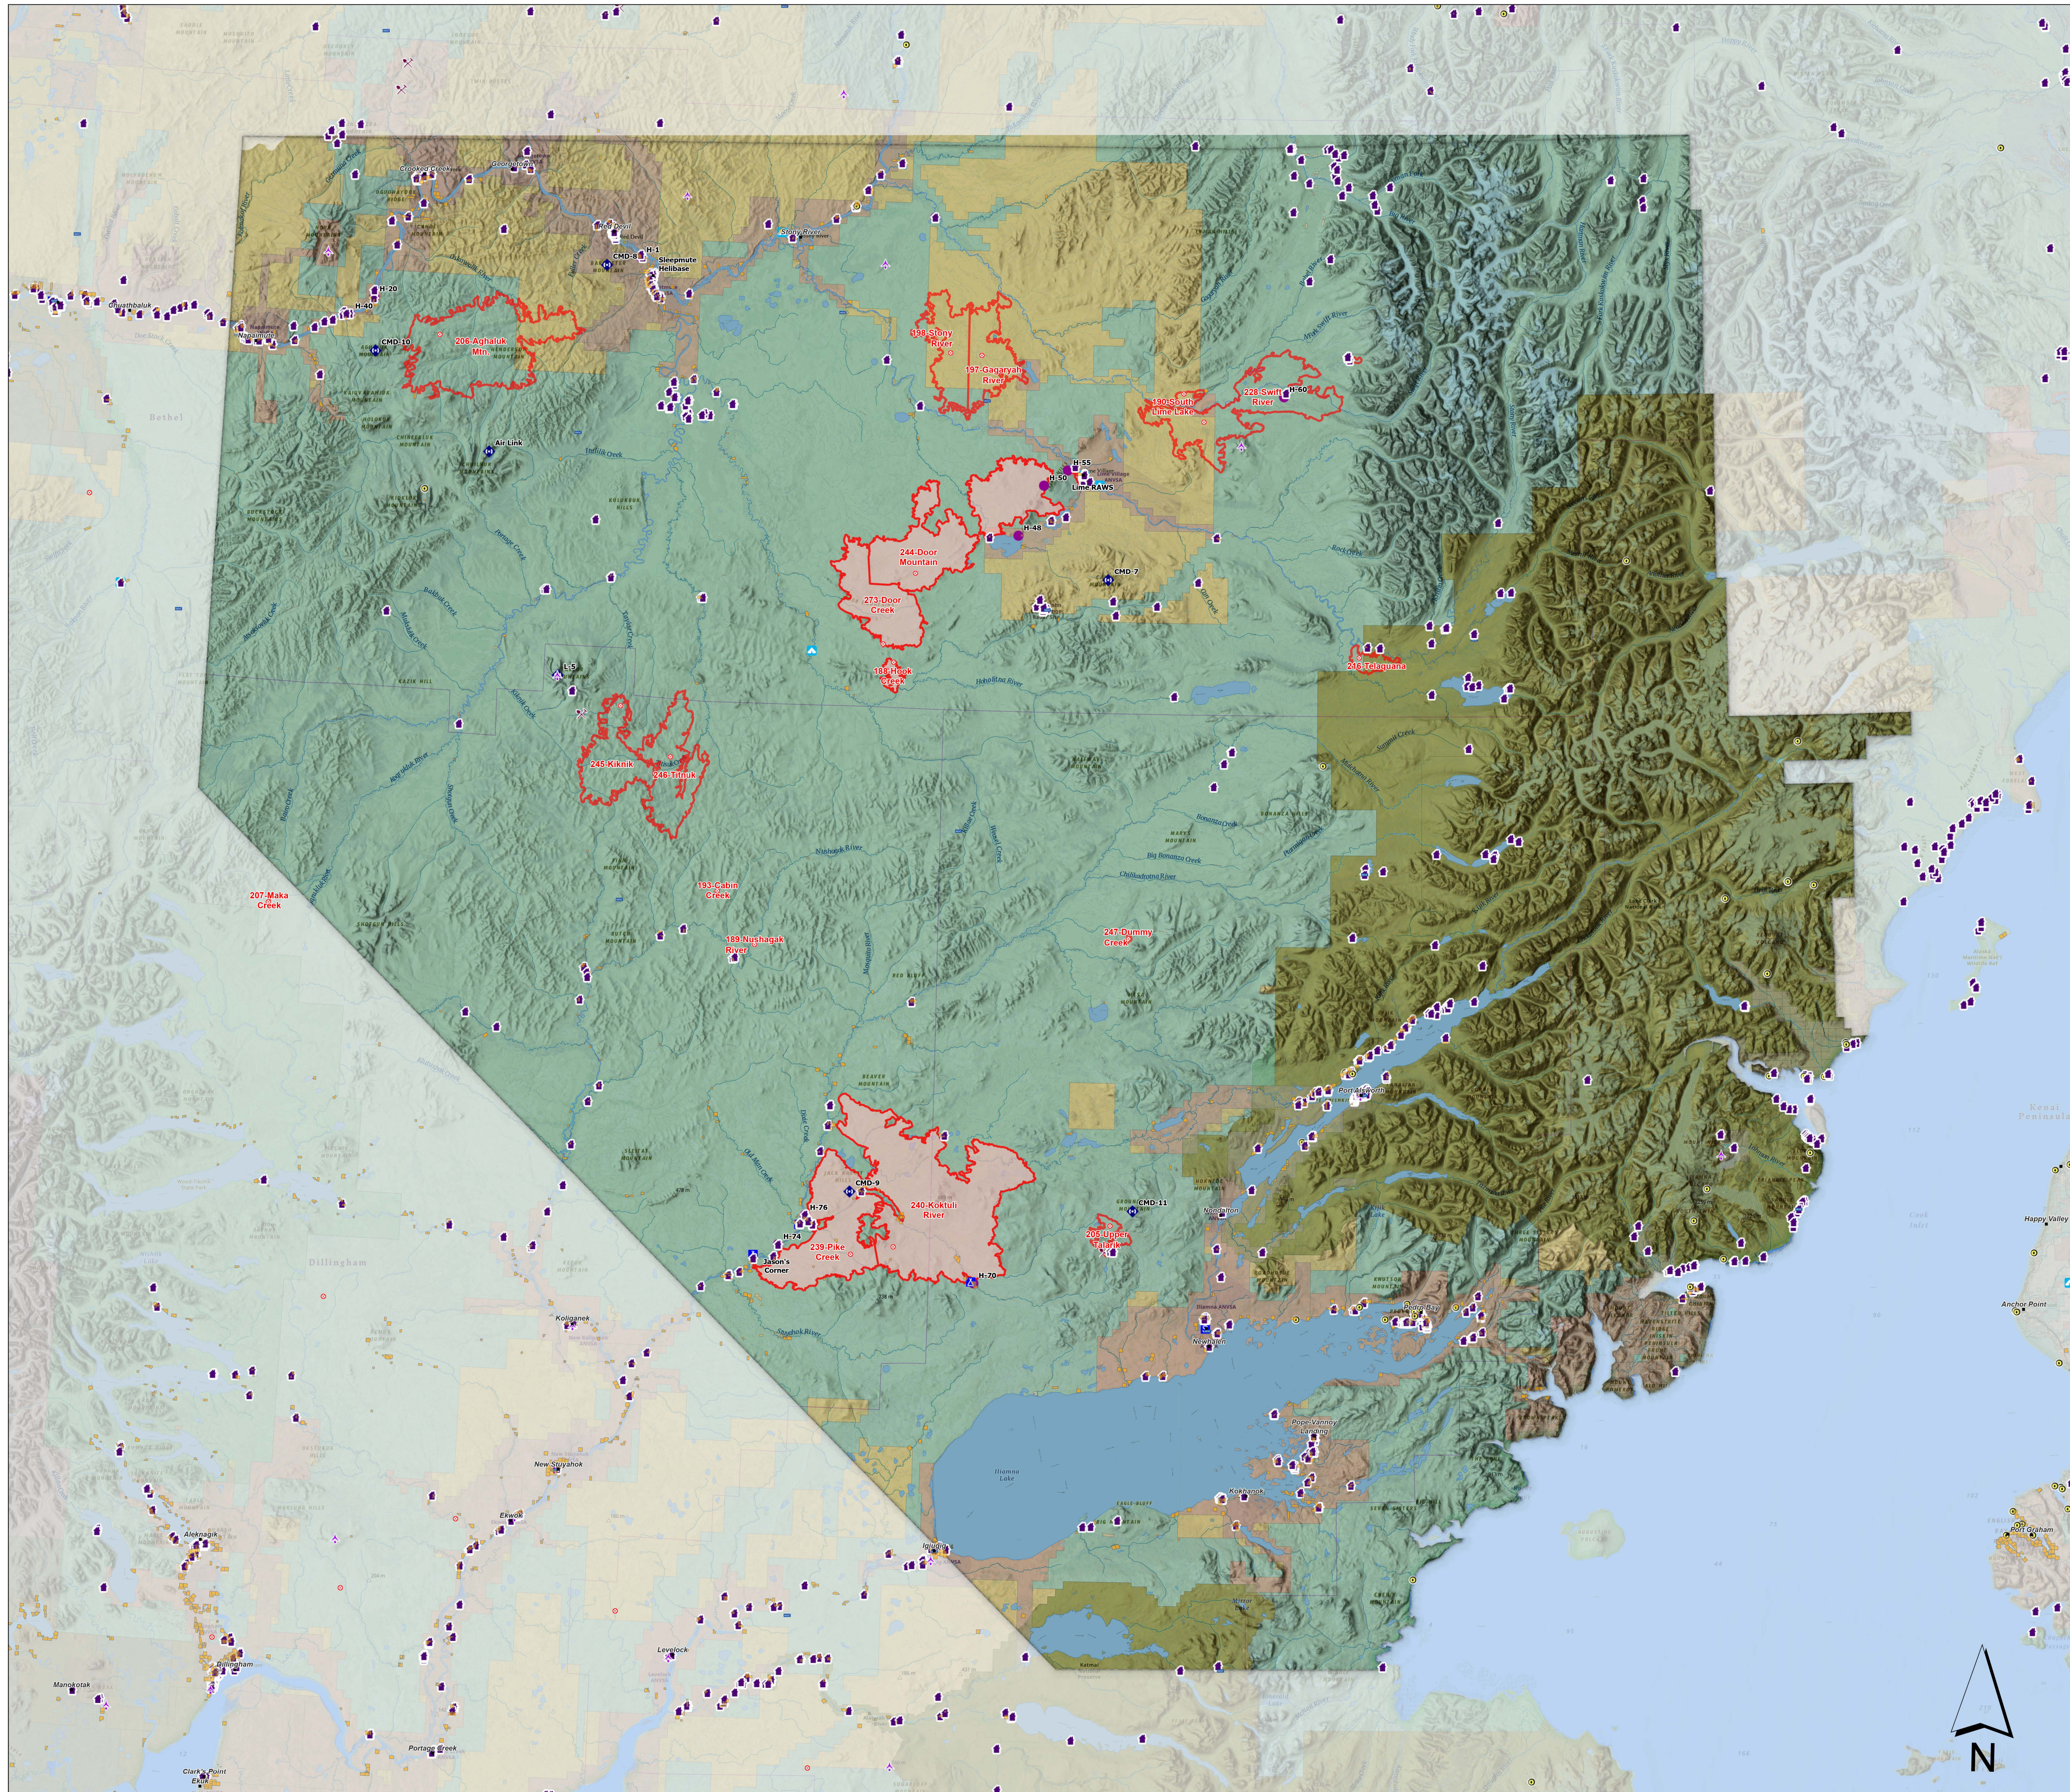

Situation with Ownership

Lime Complex
AK-SWS-204899
7-19-2022

- Communities
- ⊗ Fire Origin
- Structure
- ✕ Mining Camp/Equipment
- ▲ Camp
- ▲ Communications
- RAWS
- Other
- Unstaffed Fires
- Staffed Fires
- Native Allotments
- ANCSA Regional or Village Corp.
- BIA (Native Allotment, Reservation)
- BLM
- City
- Borough
- DOD
- NPS
- Other Federal
- Private
- State
- Tribal
- USFWS

7/18/2022 2052
North American 1983 Datum, Lat,Long
Grid