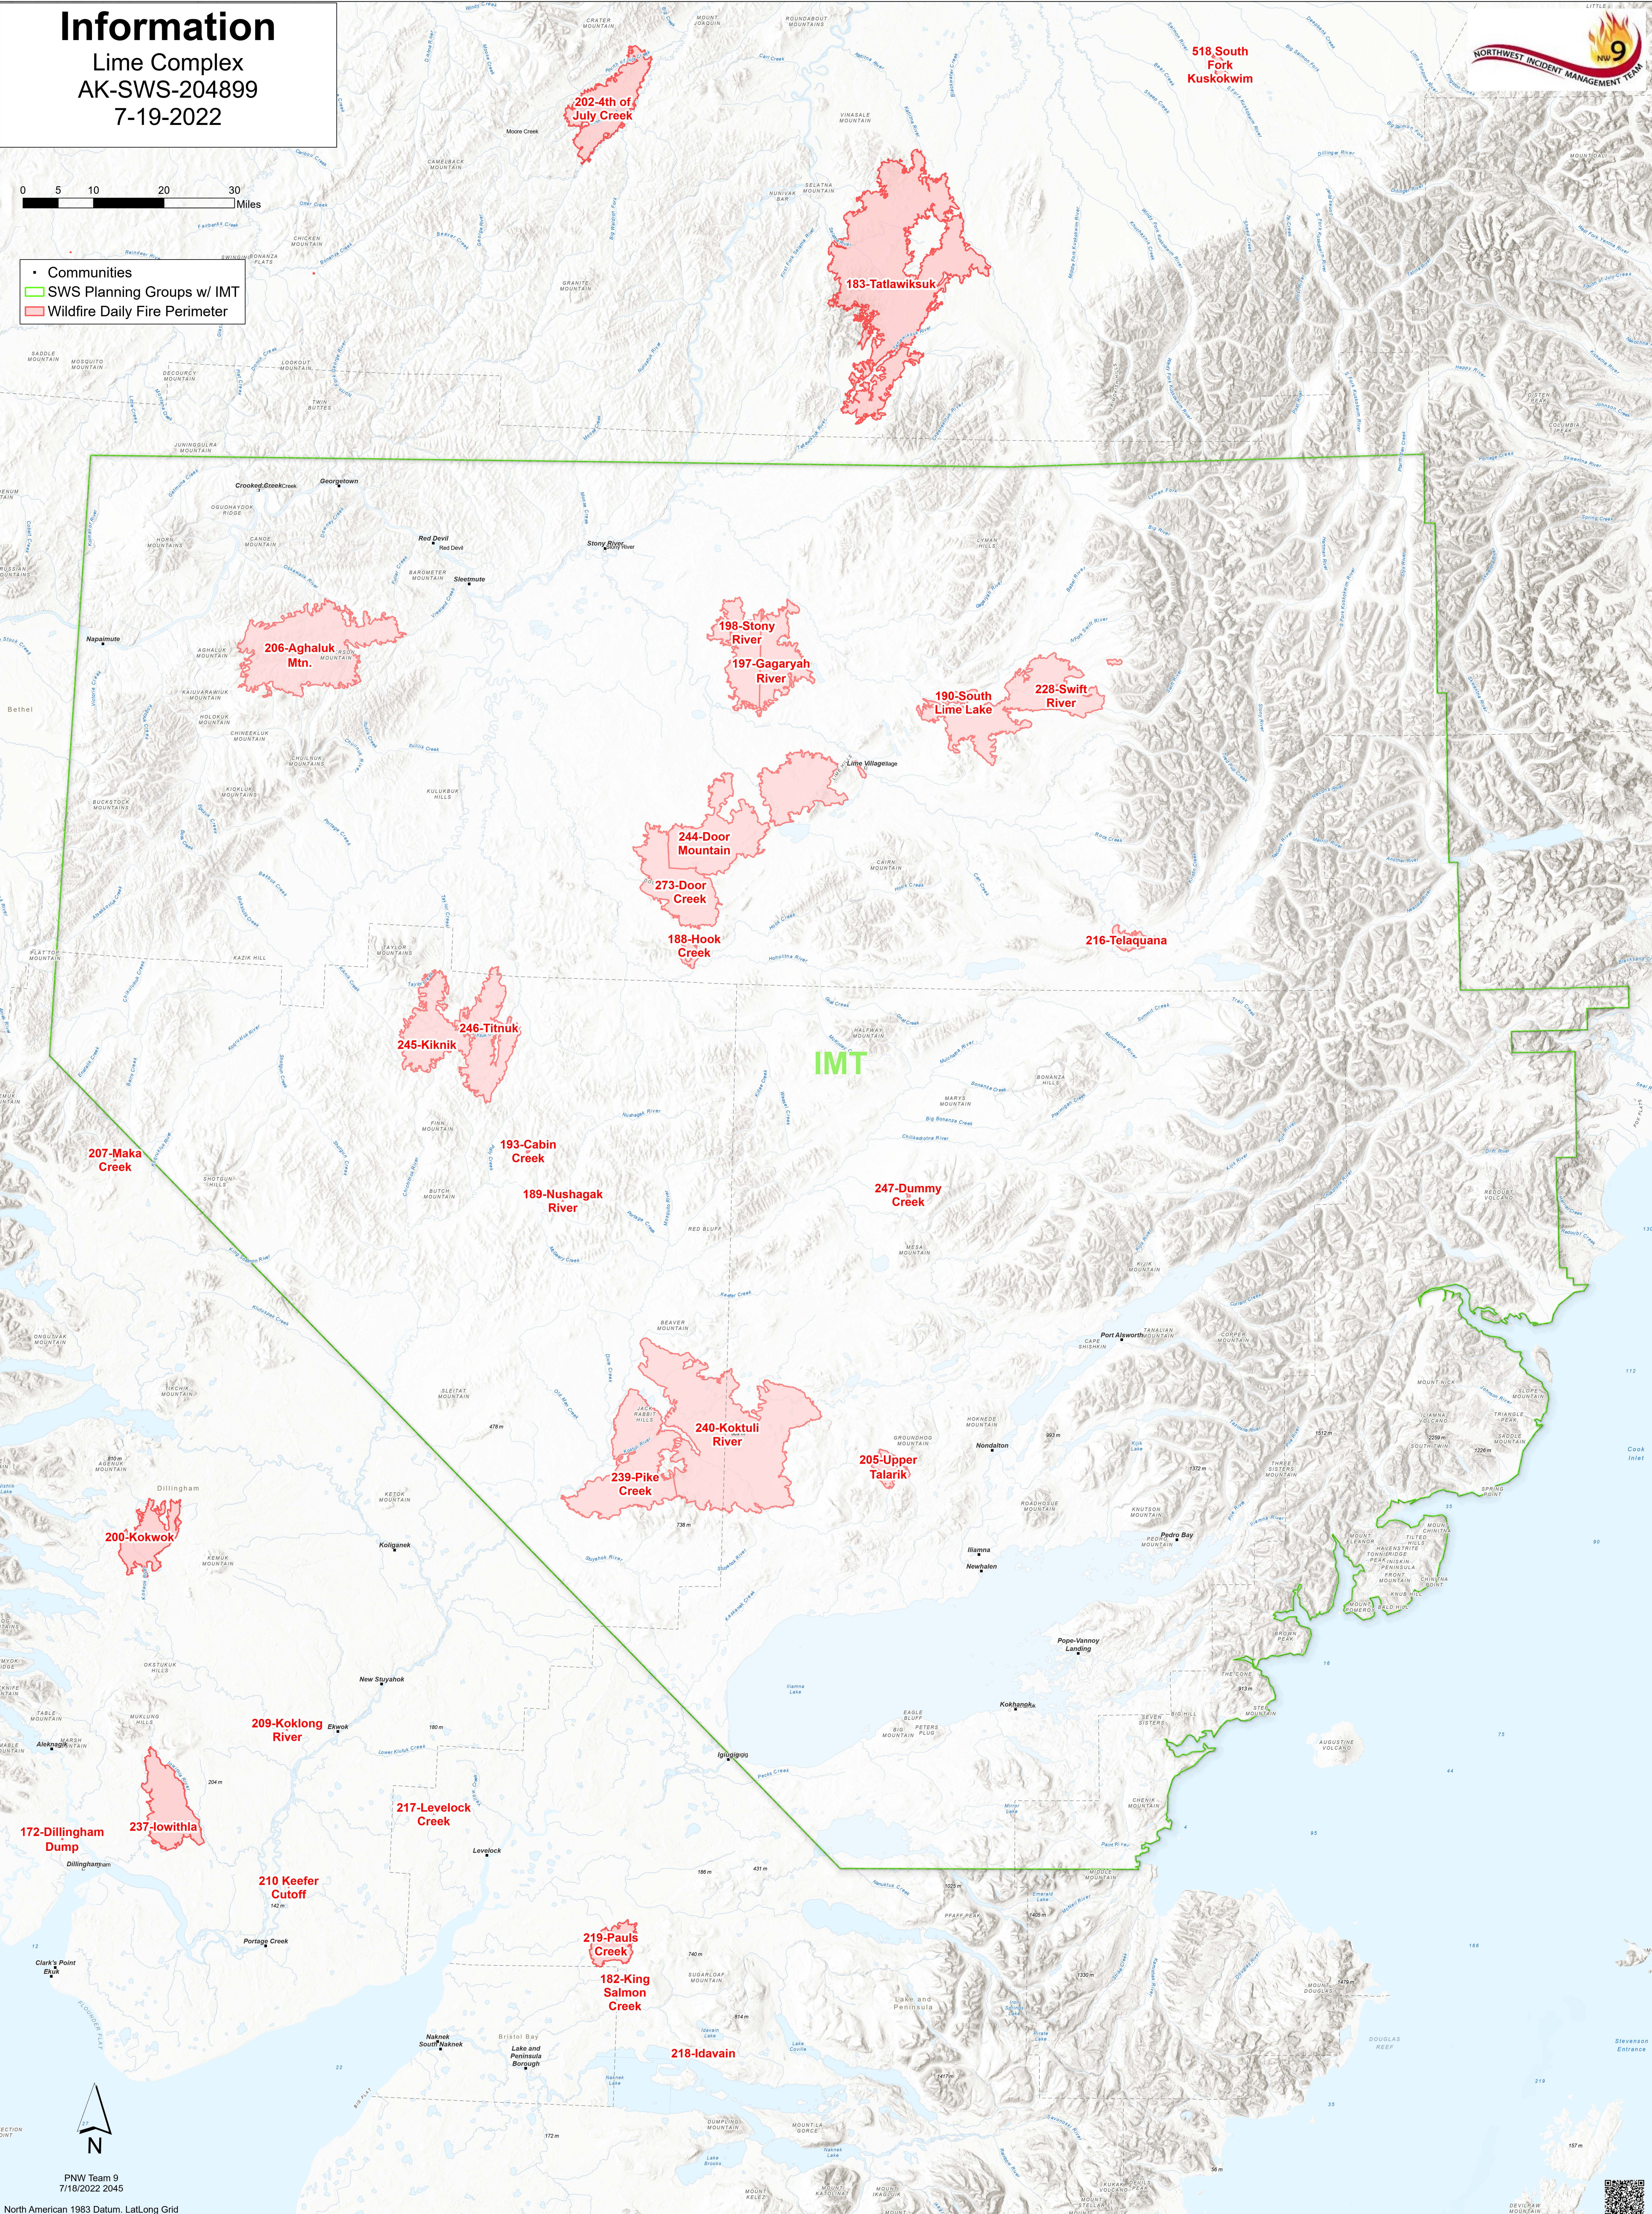

Information

Lime Complex
AK-SWS-204899
7-19-2022

- Communities
- ▭ SWS Planning Groups w/ IMT
- ▭ Wildfire Daily Fire Perimeter

202-4th of July Creek

183-Tatalawiksuk

518-South Fork Kuskokwim

206-Aghaluk Mtn.

198-Stony River

197-Gagaryah River

190-South Lime Lake

228-Swift River

244-Door Mountain

273-Door Creek

188-Hook Creek

216-Telaquana

245-Kiknik

246-Titnuk

IMT

207-Maka Creek

193-Cabin Creek

189-Nushagak River

247-Dummy Creek

240-Koktuli River

239-Pike Creek

205-Upper Talarik

200-Kokwok

209-Koklong River

217-Levelock Creek

172-Dillingham Dump

237-Iowithla

210-Keefe Cutoff

219-Pauls Creek

182-King Salmon Creek

218-Iavain