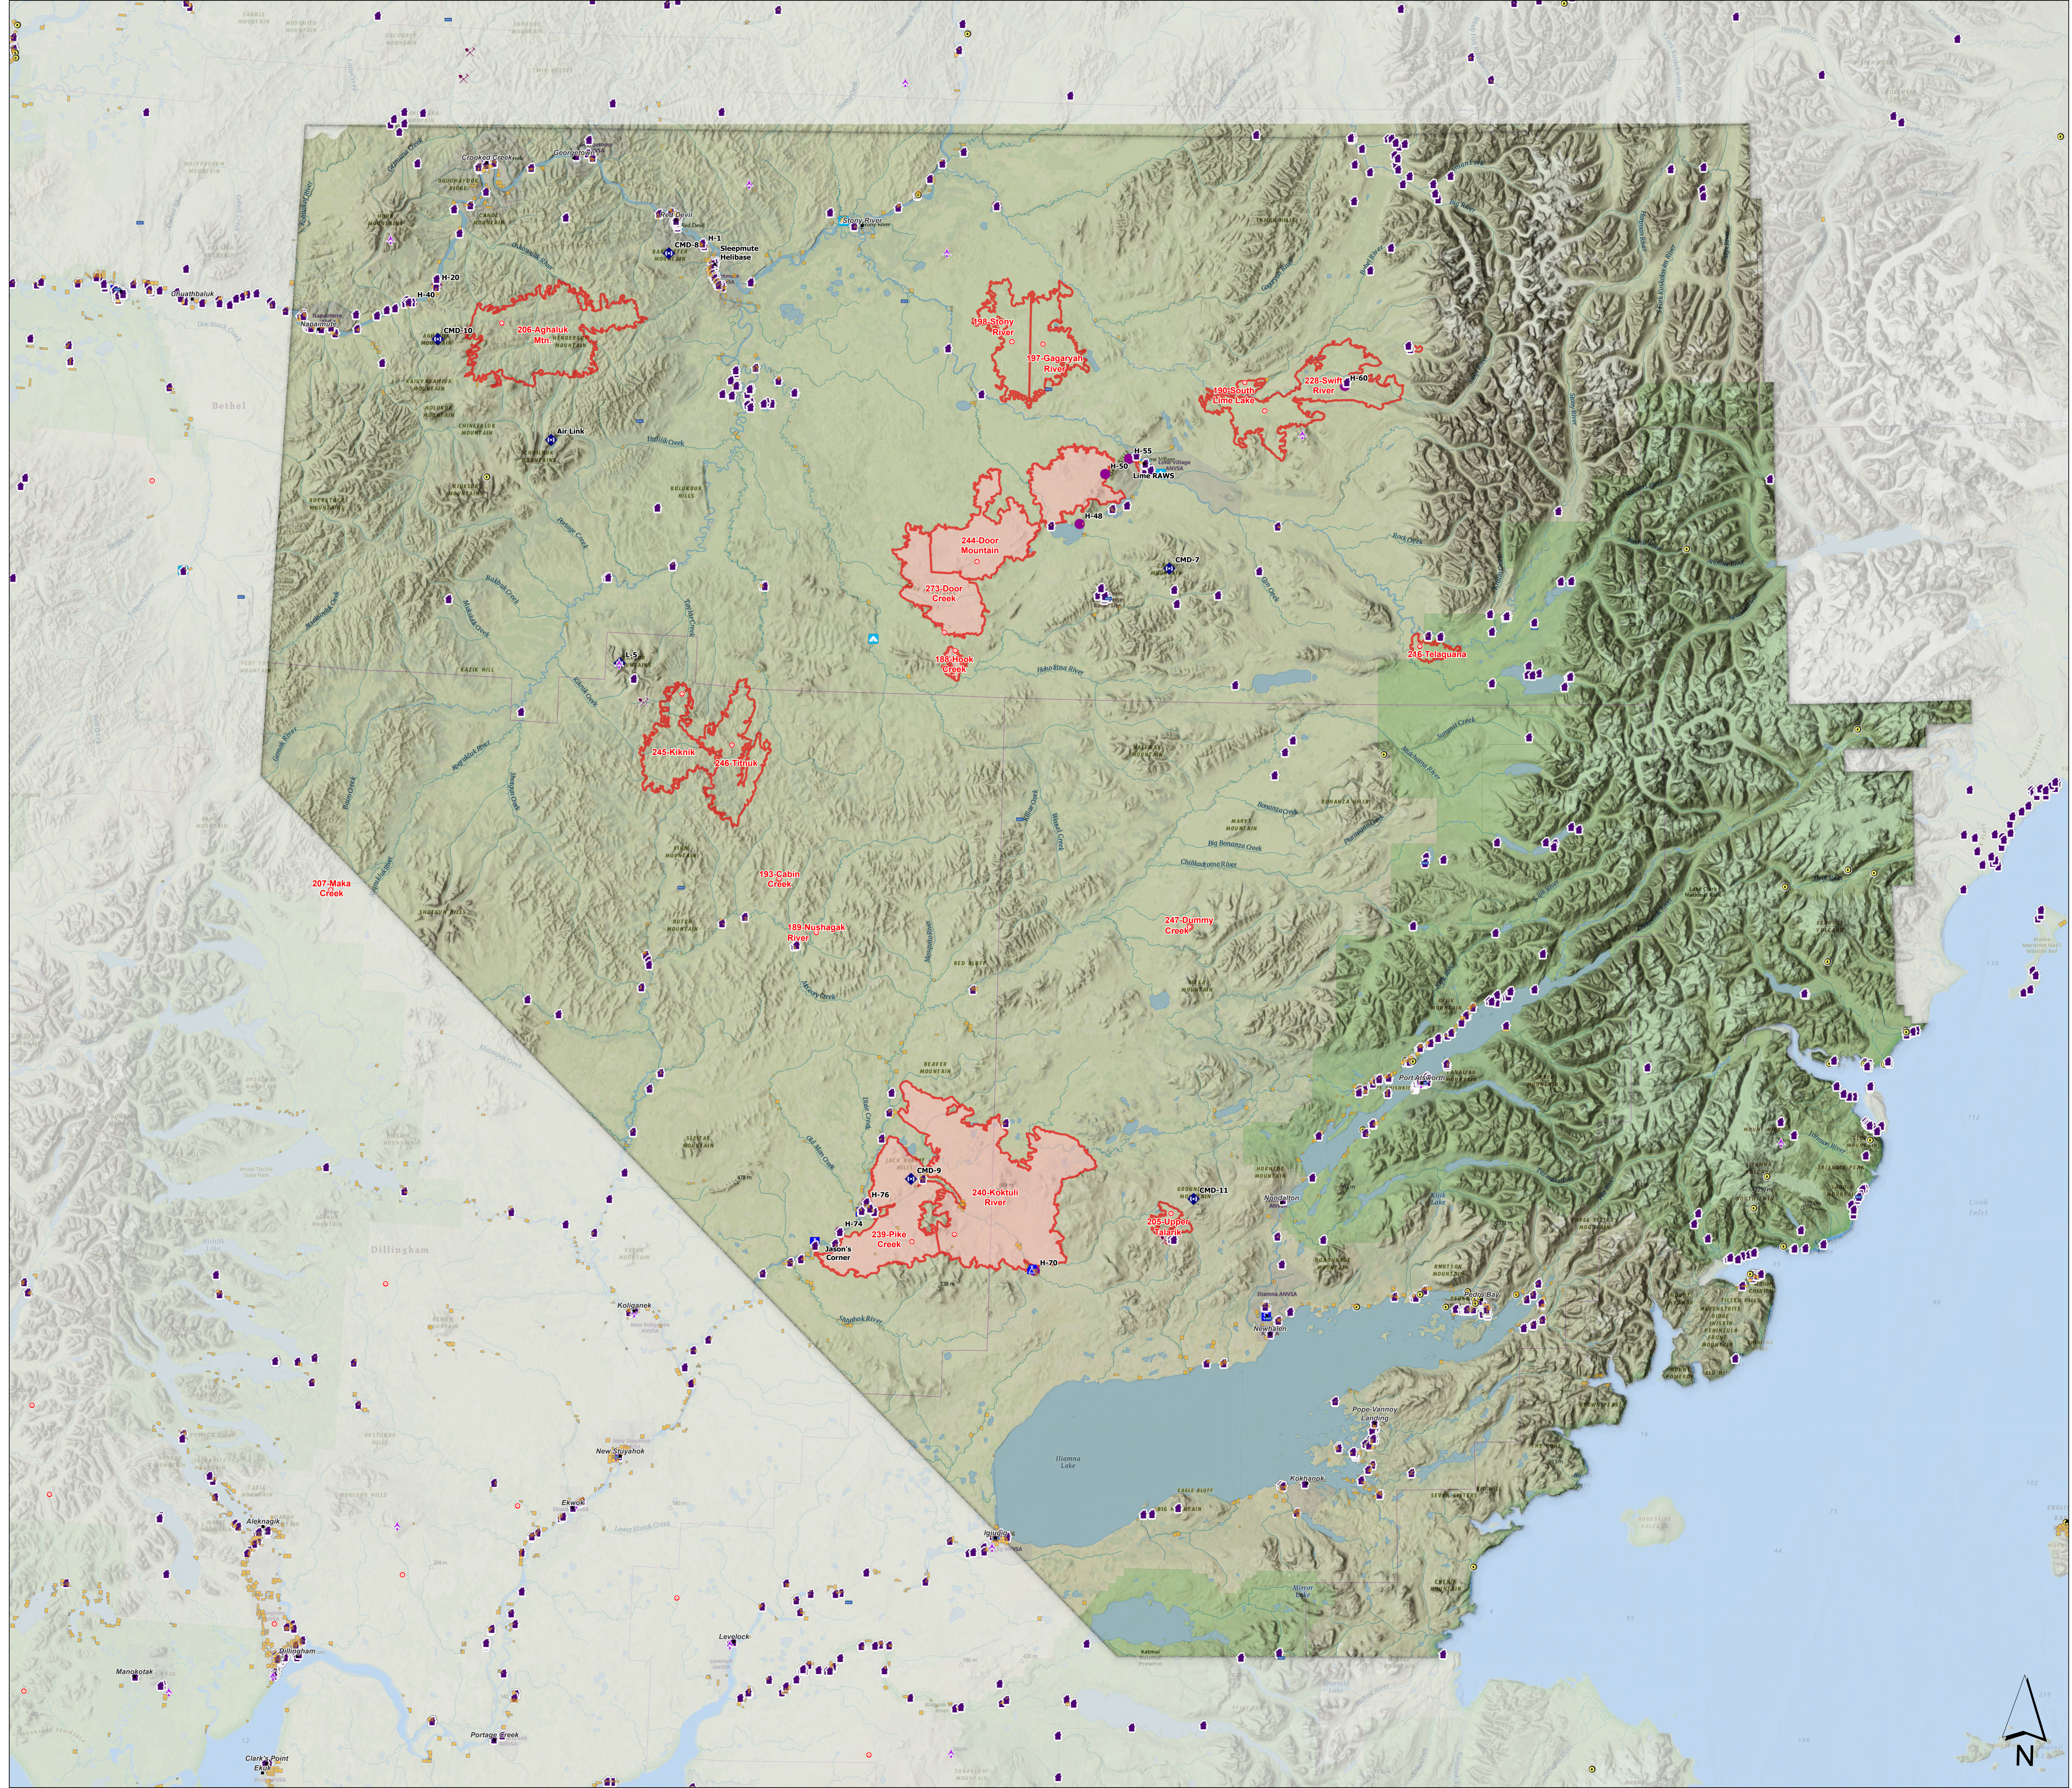

Situation

Lime Complex
AK-SWS-204899
7-20-2022

- Communities
- ⊗ Fire Origin
- 🏠 Structure
- ⚡ Mining Camp/Equipment
- 🏕 Camp
- 📡 Communications
- 🚚 RAWS
- 📍 Other
- 🔴 Staffed Fires
- 🔴 Unstaffed Fires
- 🟡 Native Allotments

7/19/2022 2040
North American 1983 Datum, Lat/Long
Grid