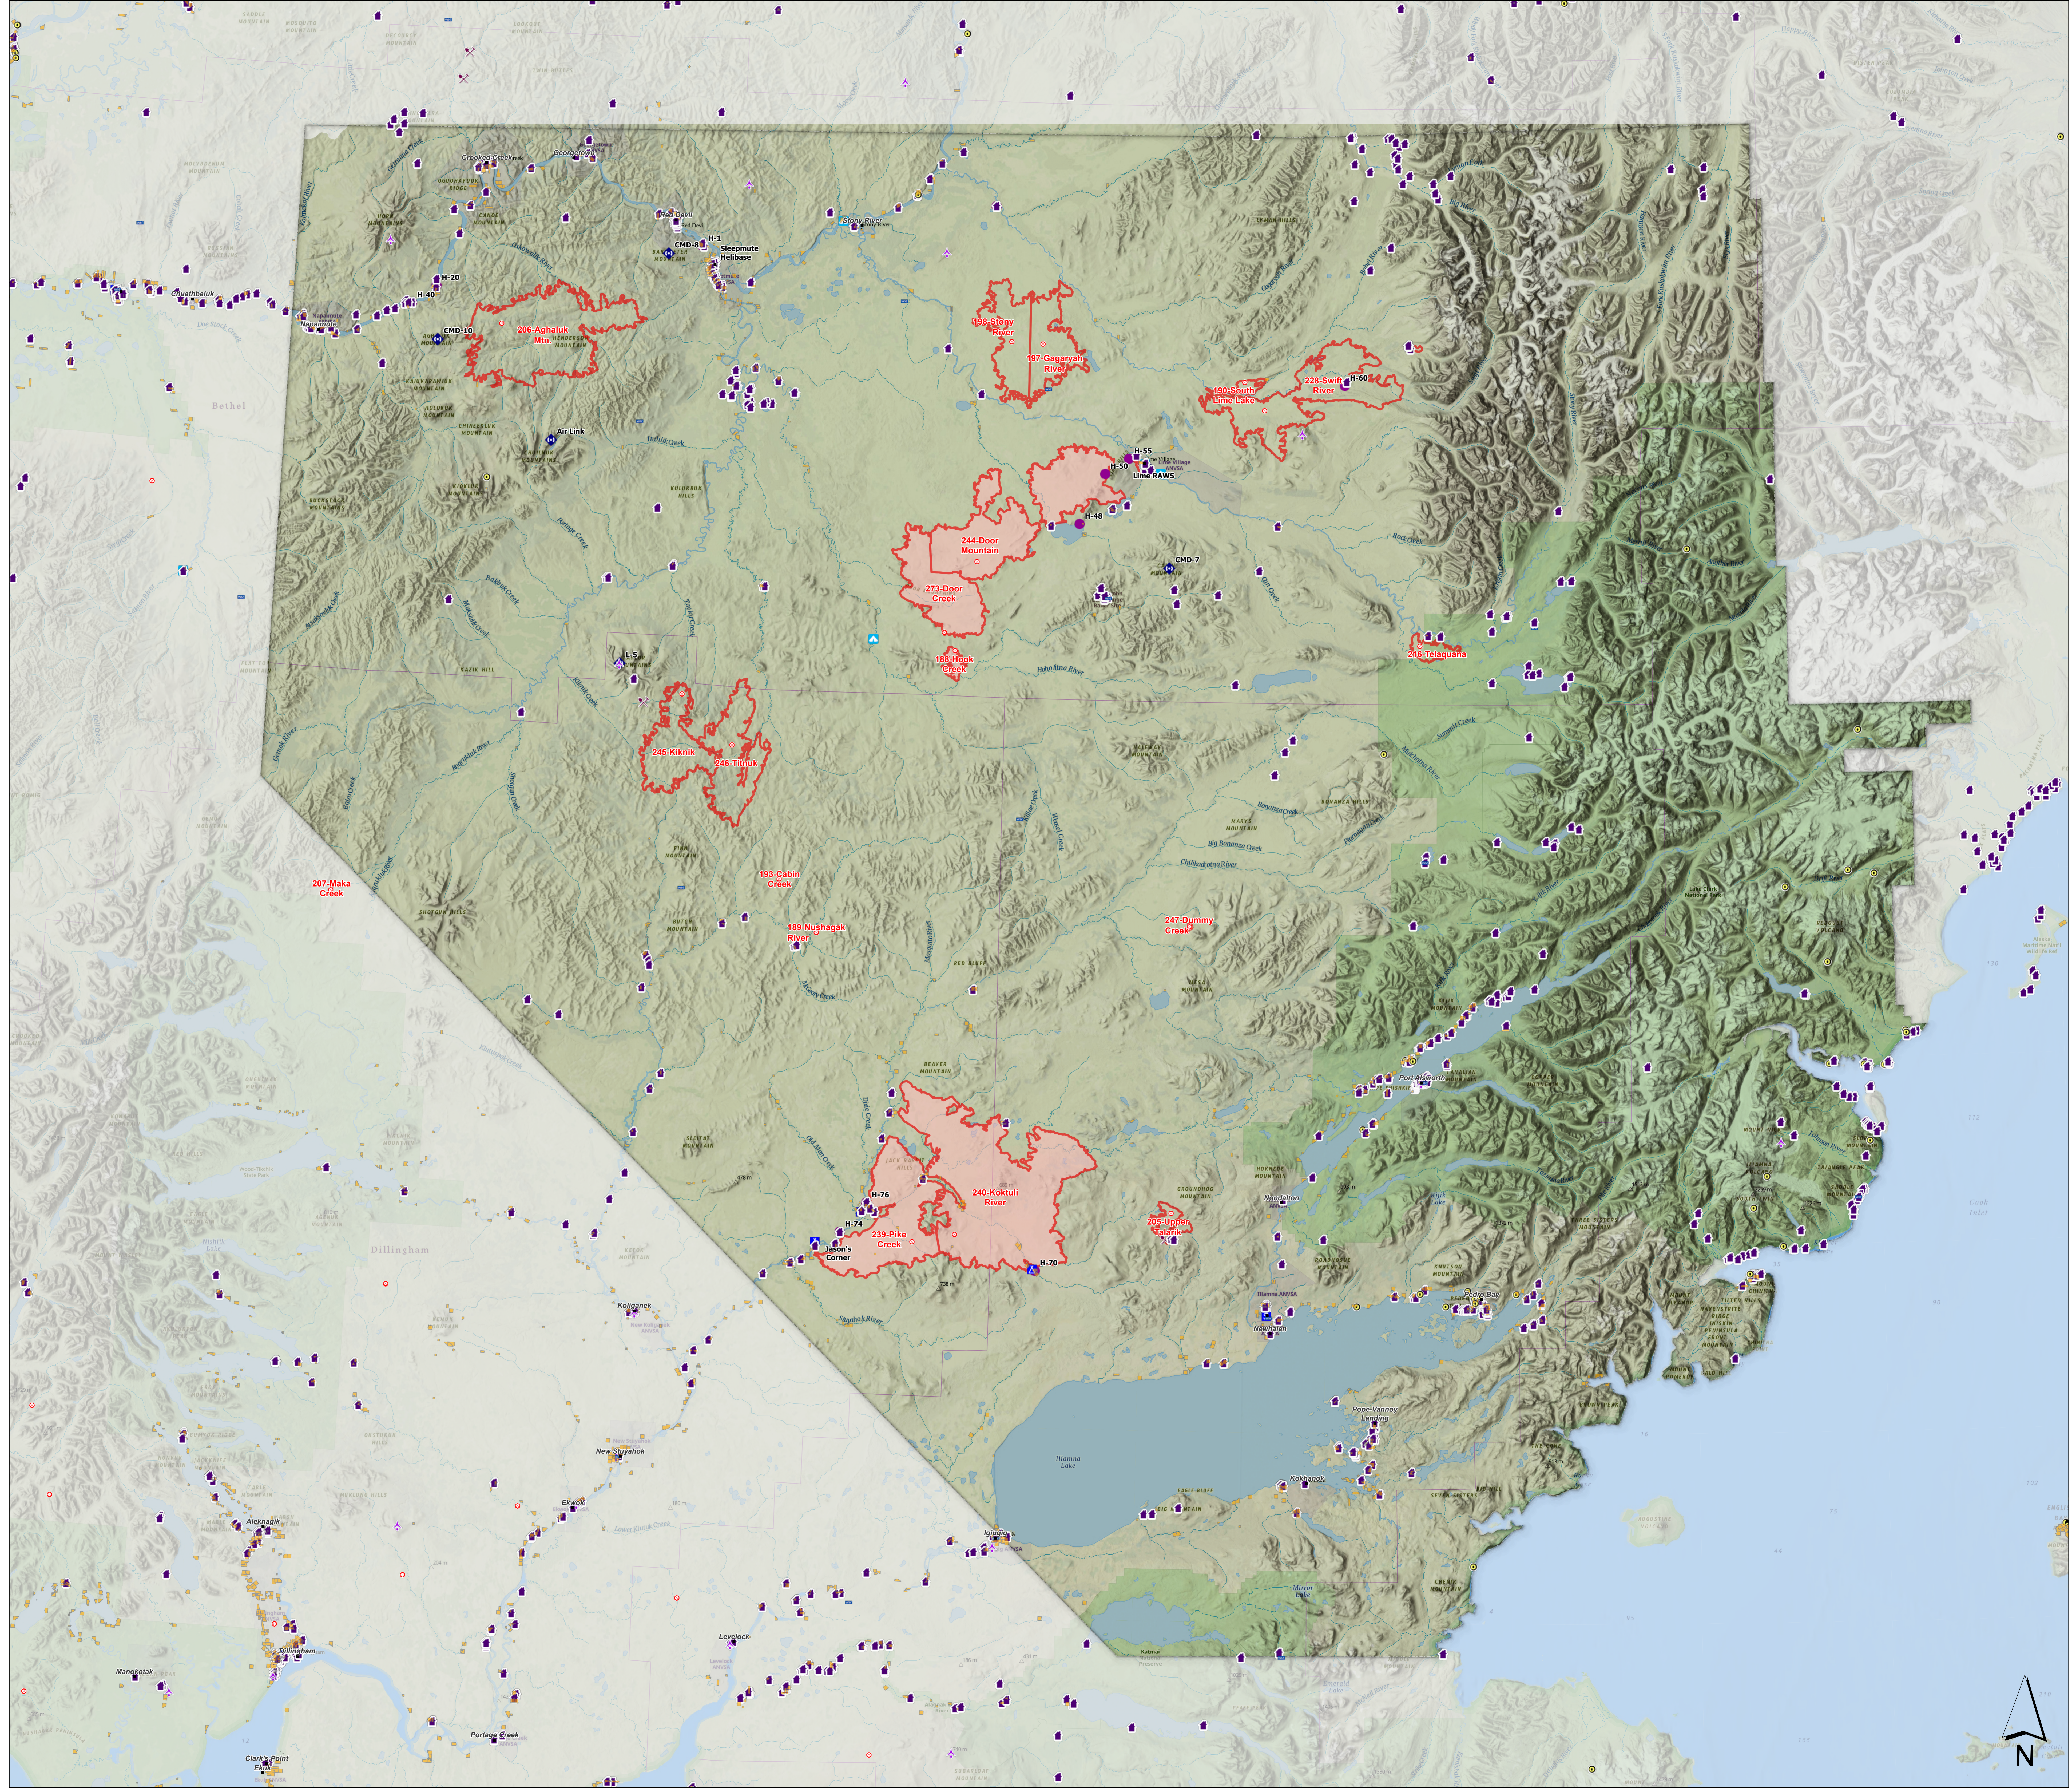

Situation

Lime Complex
AK-SWS-204899
7-21-2022

- Communities
- Fire Origin
- Structure
- Mining Camp/Equipment
- Camp
- Communications
- RAWS
- Other
- Staffed Fires
- Unstaffed Fires
- Native Allotments

7/20/2022 2049
North American 1983 Datum, Lat/Long
Grid