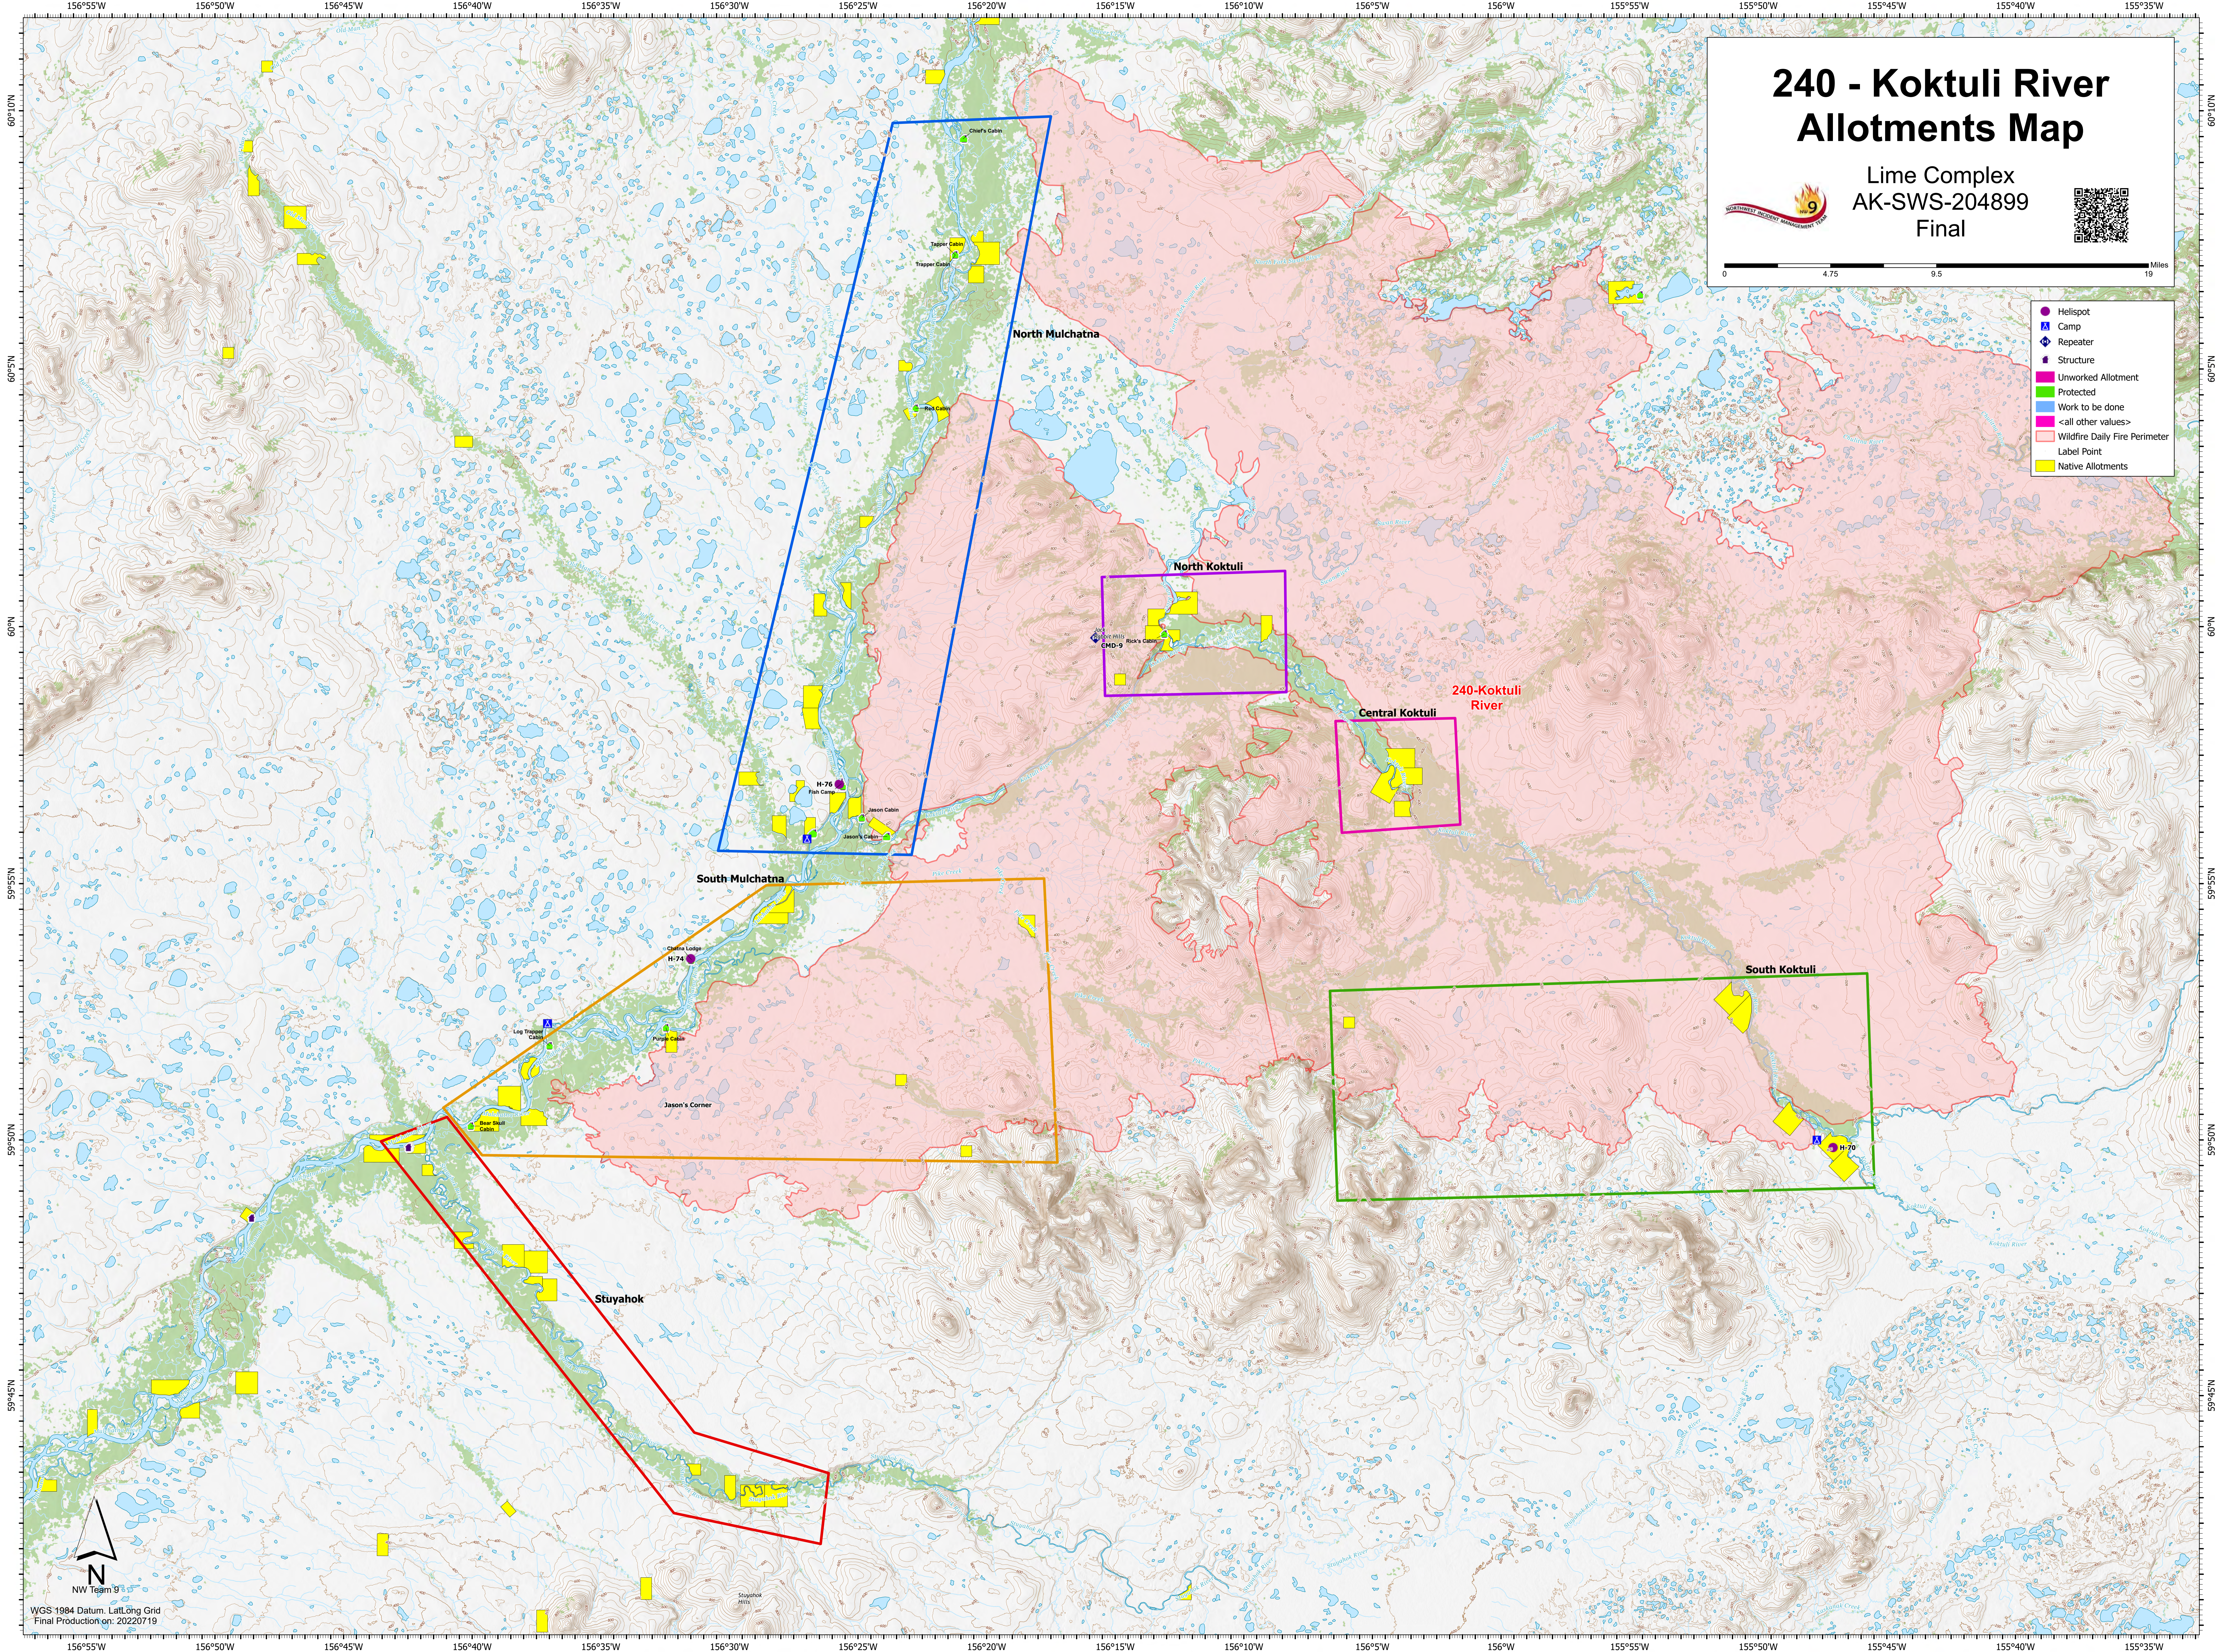

240 - Koktuli River Allotments Map

Lime Complex
AK-SWS-204899
Final

- Helispot
- ▲ Camp
- ◆ Repeater
- Structure
- Unworked Allotment
- Protected
- Work to be done
- <all other values>
- Wildfire Daily Fire Perimeter
- Label Point
- Native Allotments

NW Team 9
WGS 1984 Datum, Lat/Long Grid
Final Production on: 20220719