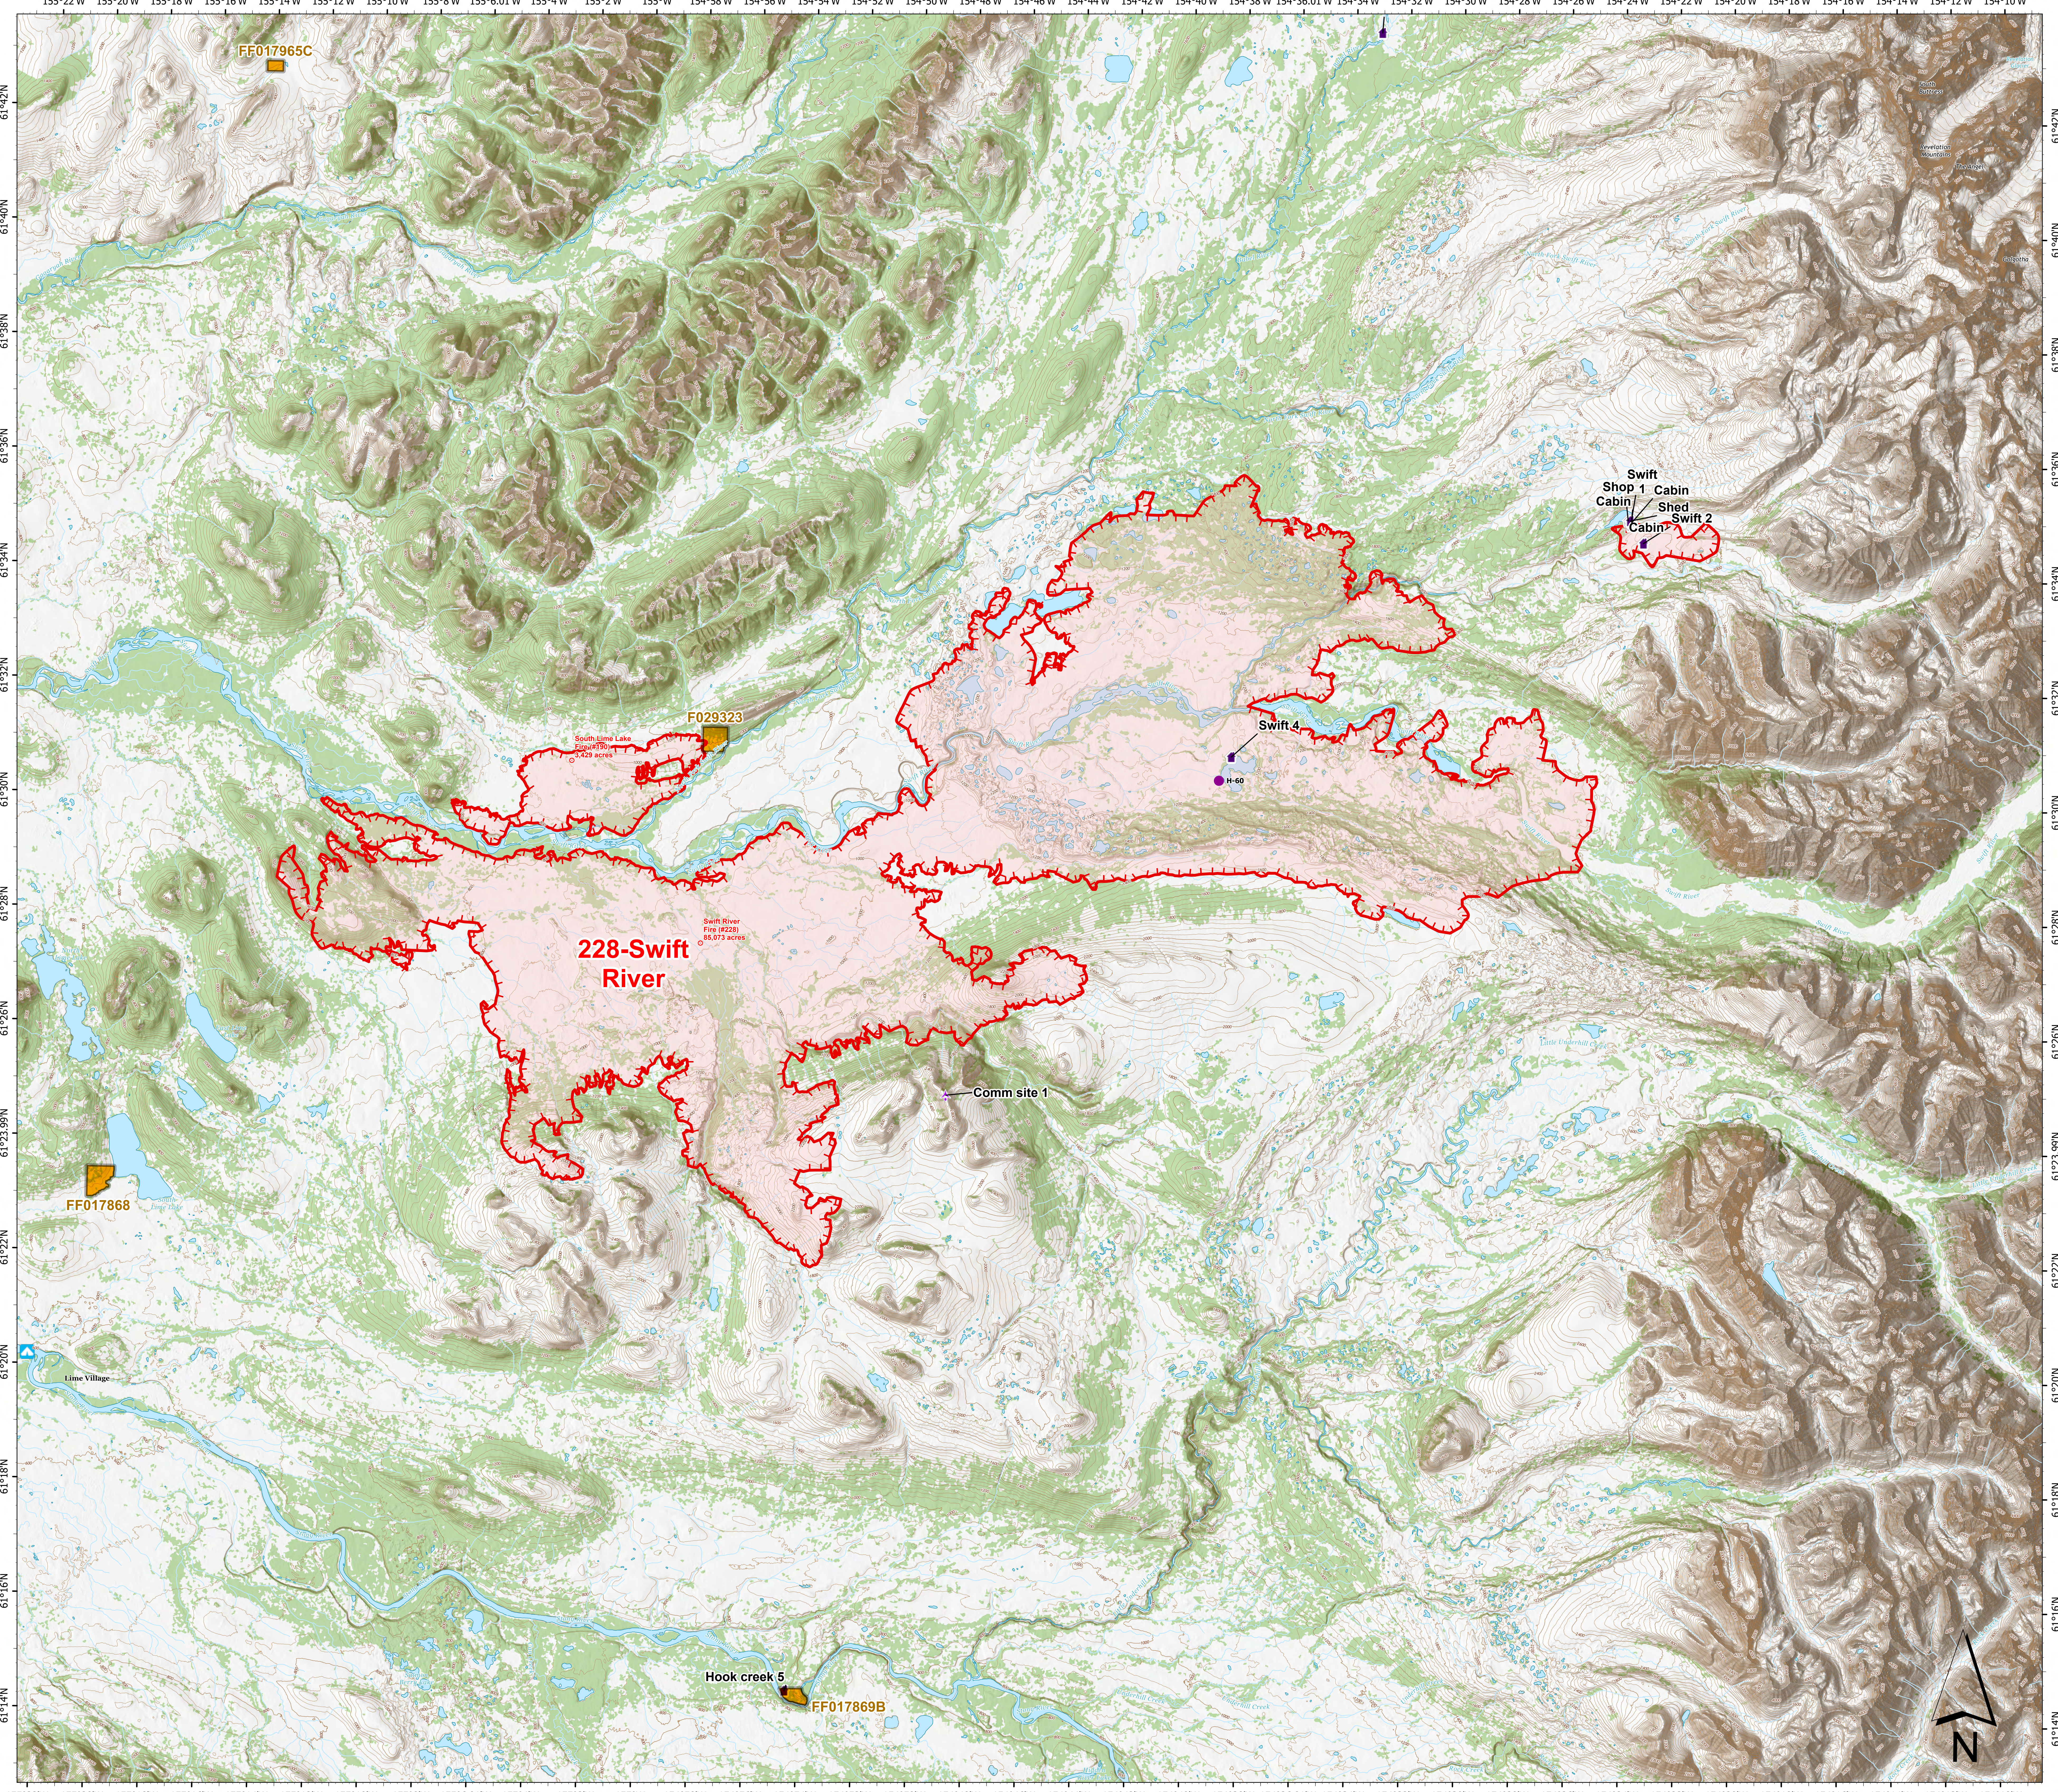

Operations Map 228-Swift River

Lime Complex
AK-SWS-204899
Final

- Structure
- Camp
- Communications
- Fire Origin
- Helispot
- Uncontained
- Native Allotments
- SWS Planning Groups w/ IMT
- Wildfire Daily Fire Perimeter

NW Team 9
Satellite Imagery
North American 1983 Datum, LatLong Grid