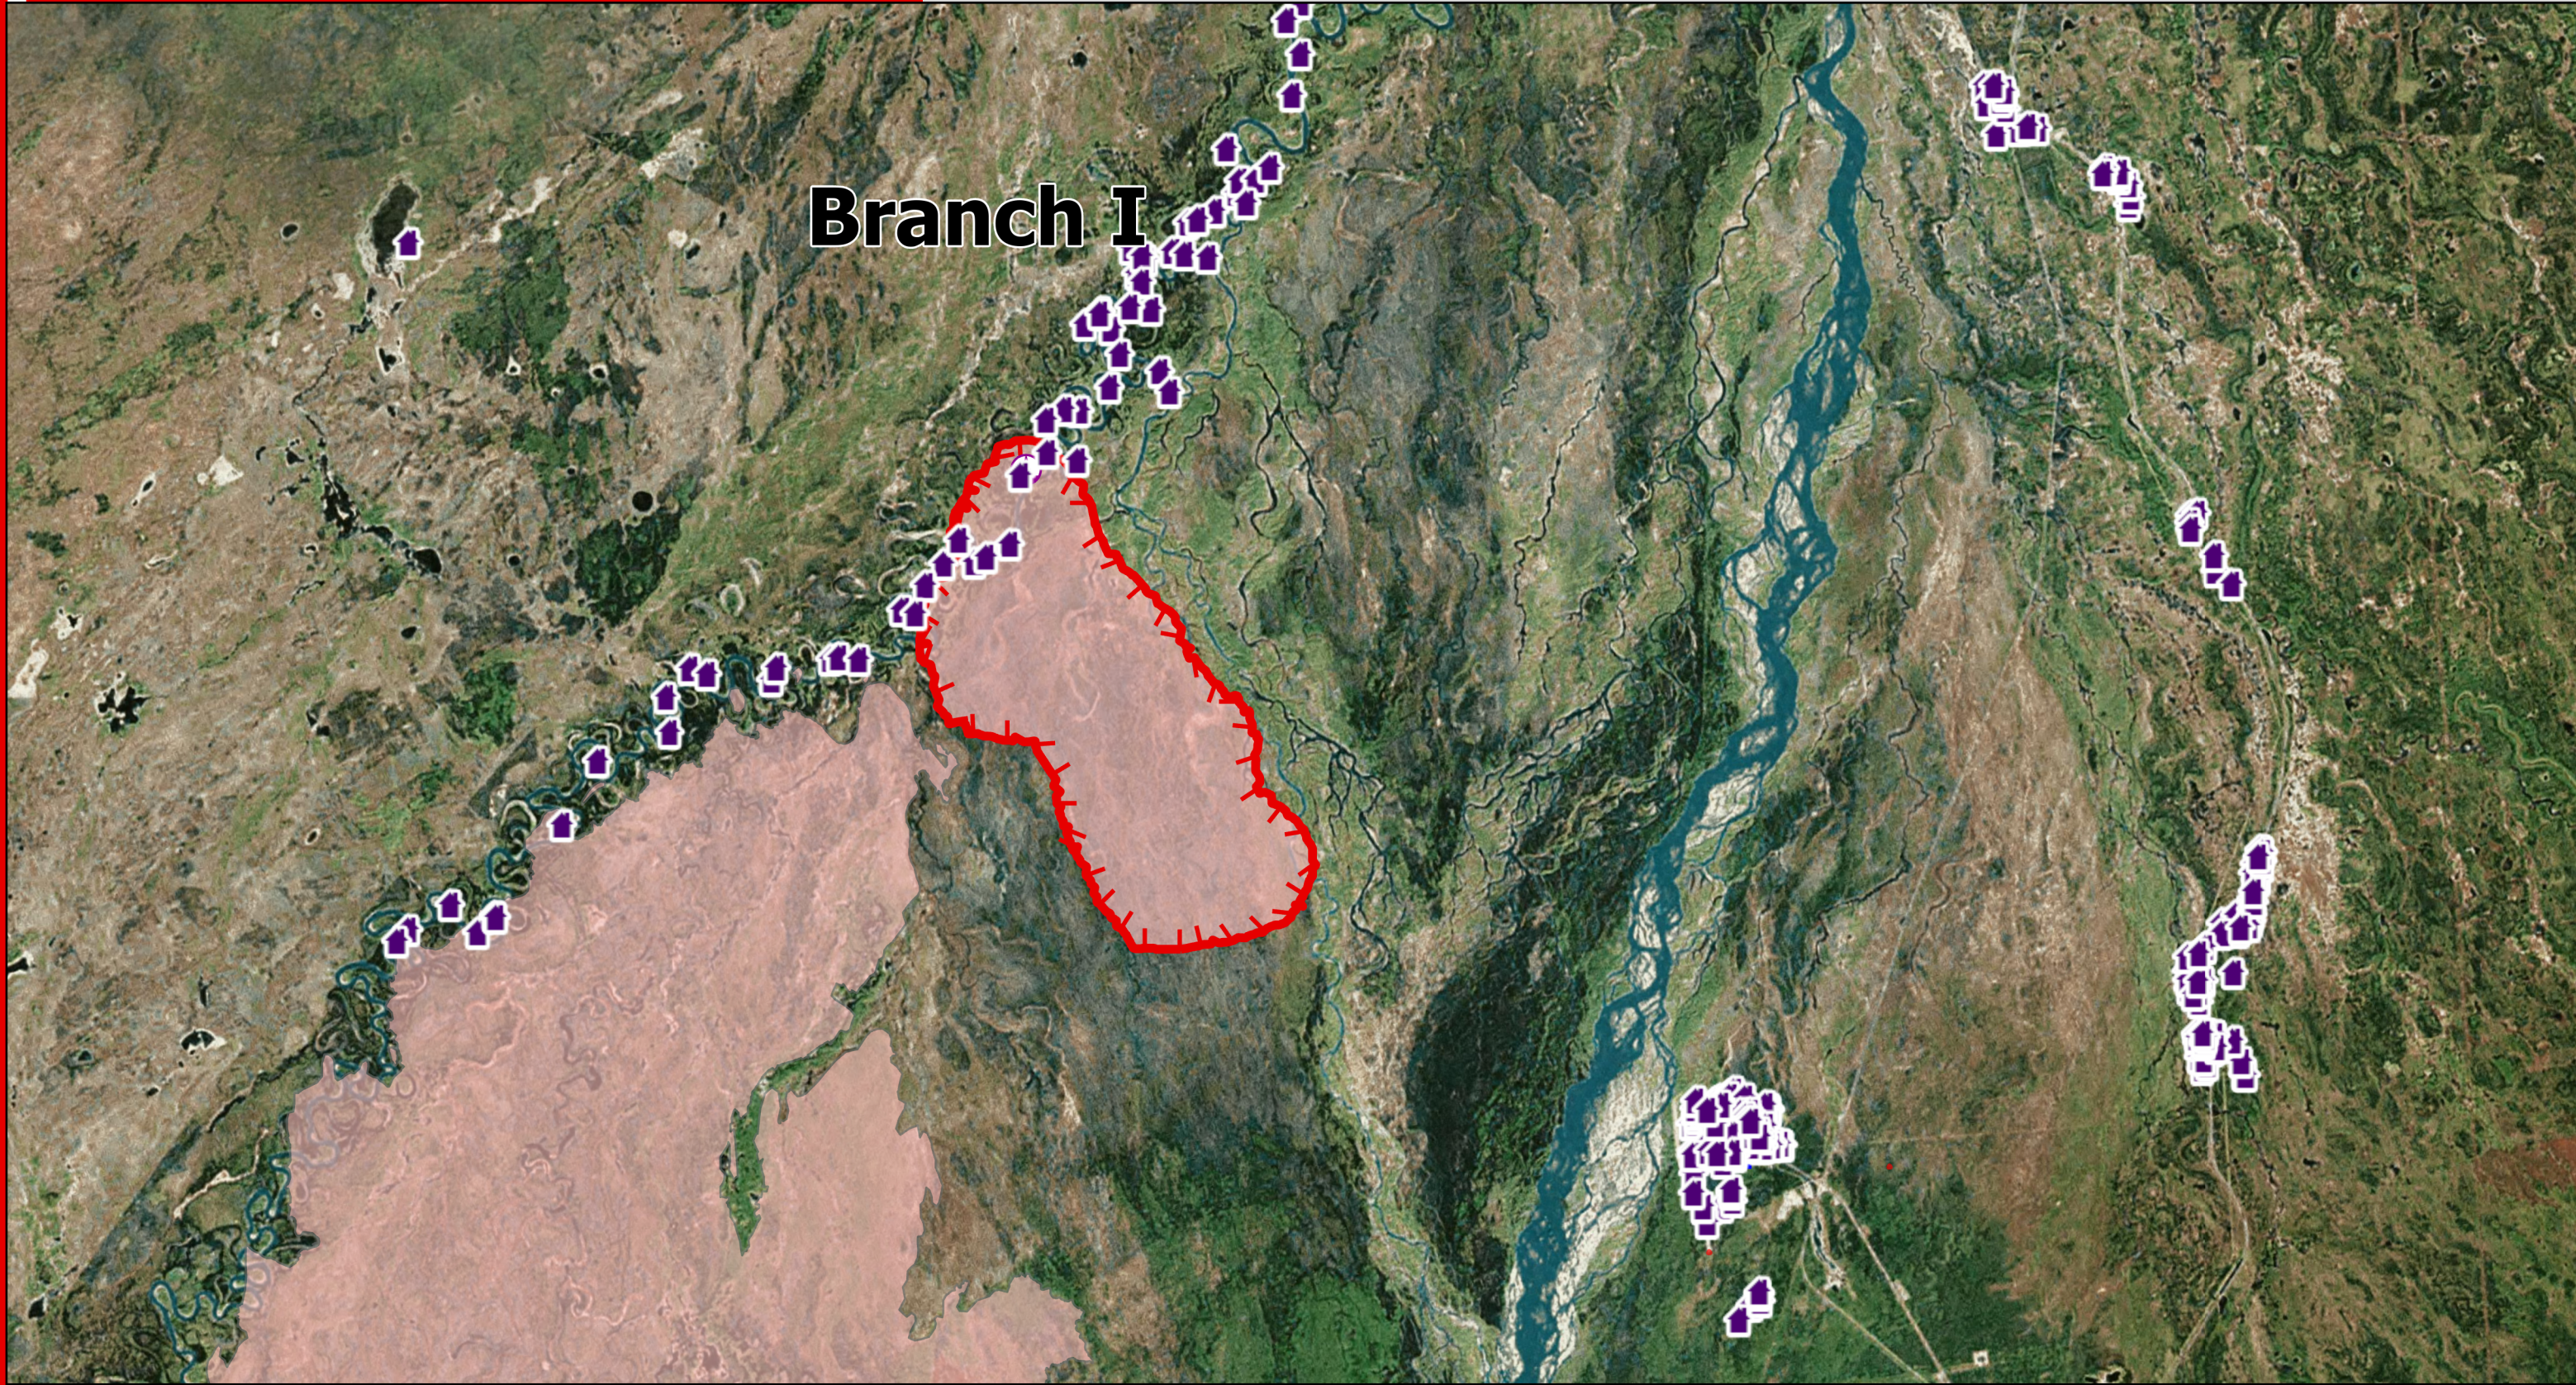

Branch I

Anderson Complex

Branch I

-  Structure
-  Clear Fire
-  Sling Site

-  Incident Command Post
-  Uncontained
-  Wildfire Daily Fire Perimeter