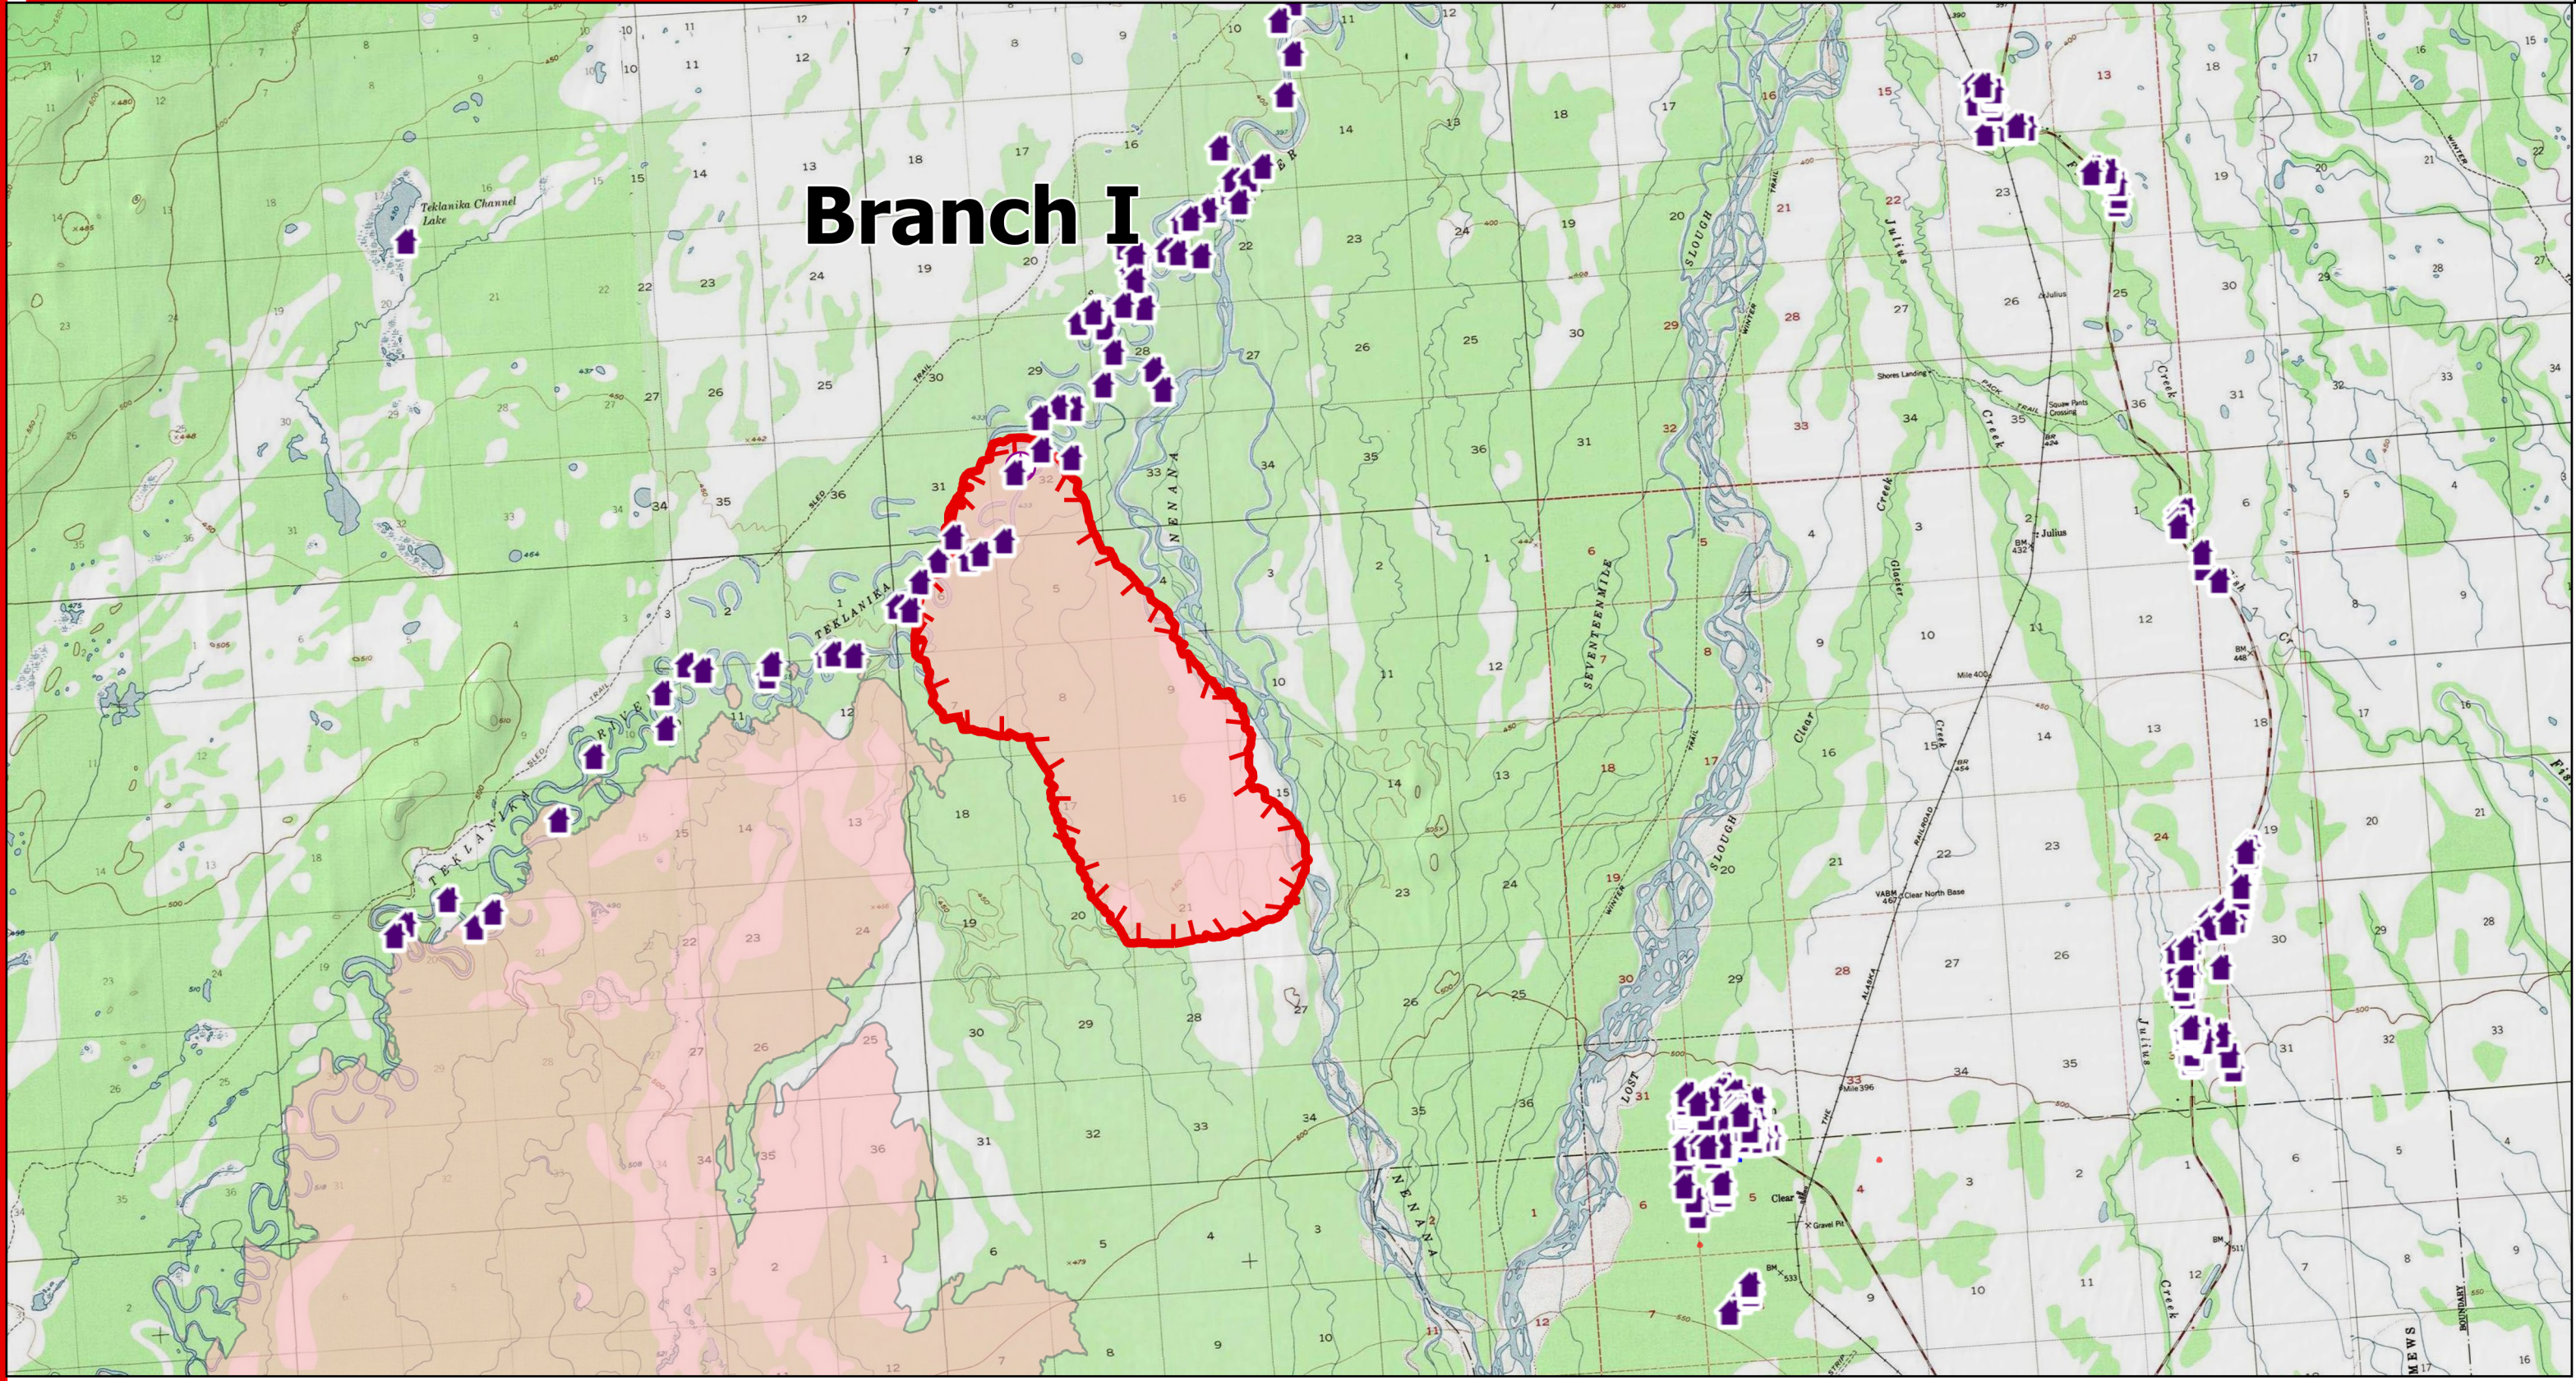

Branch I

Anderson Complex

Branch I

-  Structure
-  Clear Fire
-  Sling Site
-  Incident Command Post
-  Uncontained
-  Wildfire Daily Fire Perimeter