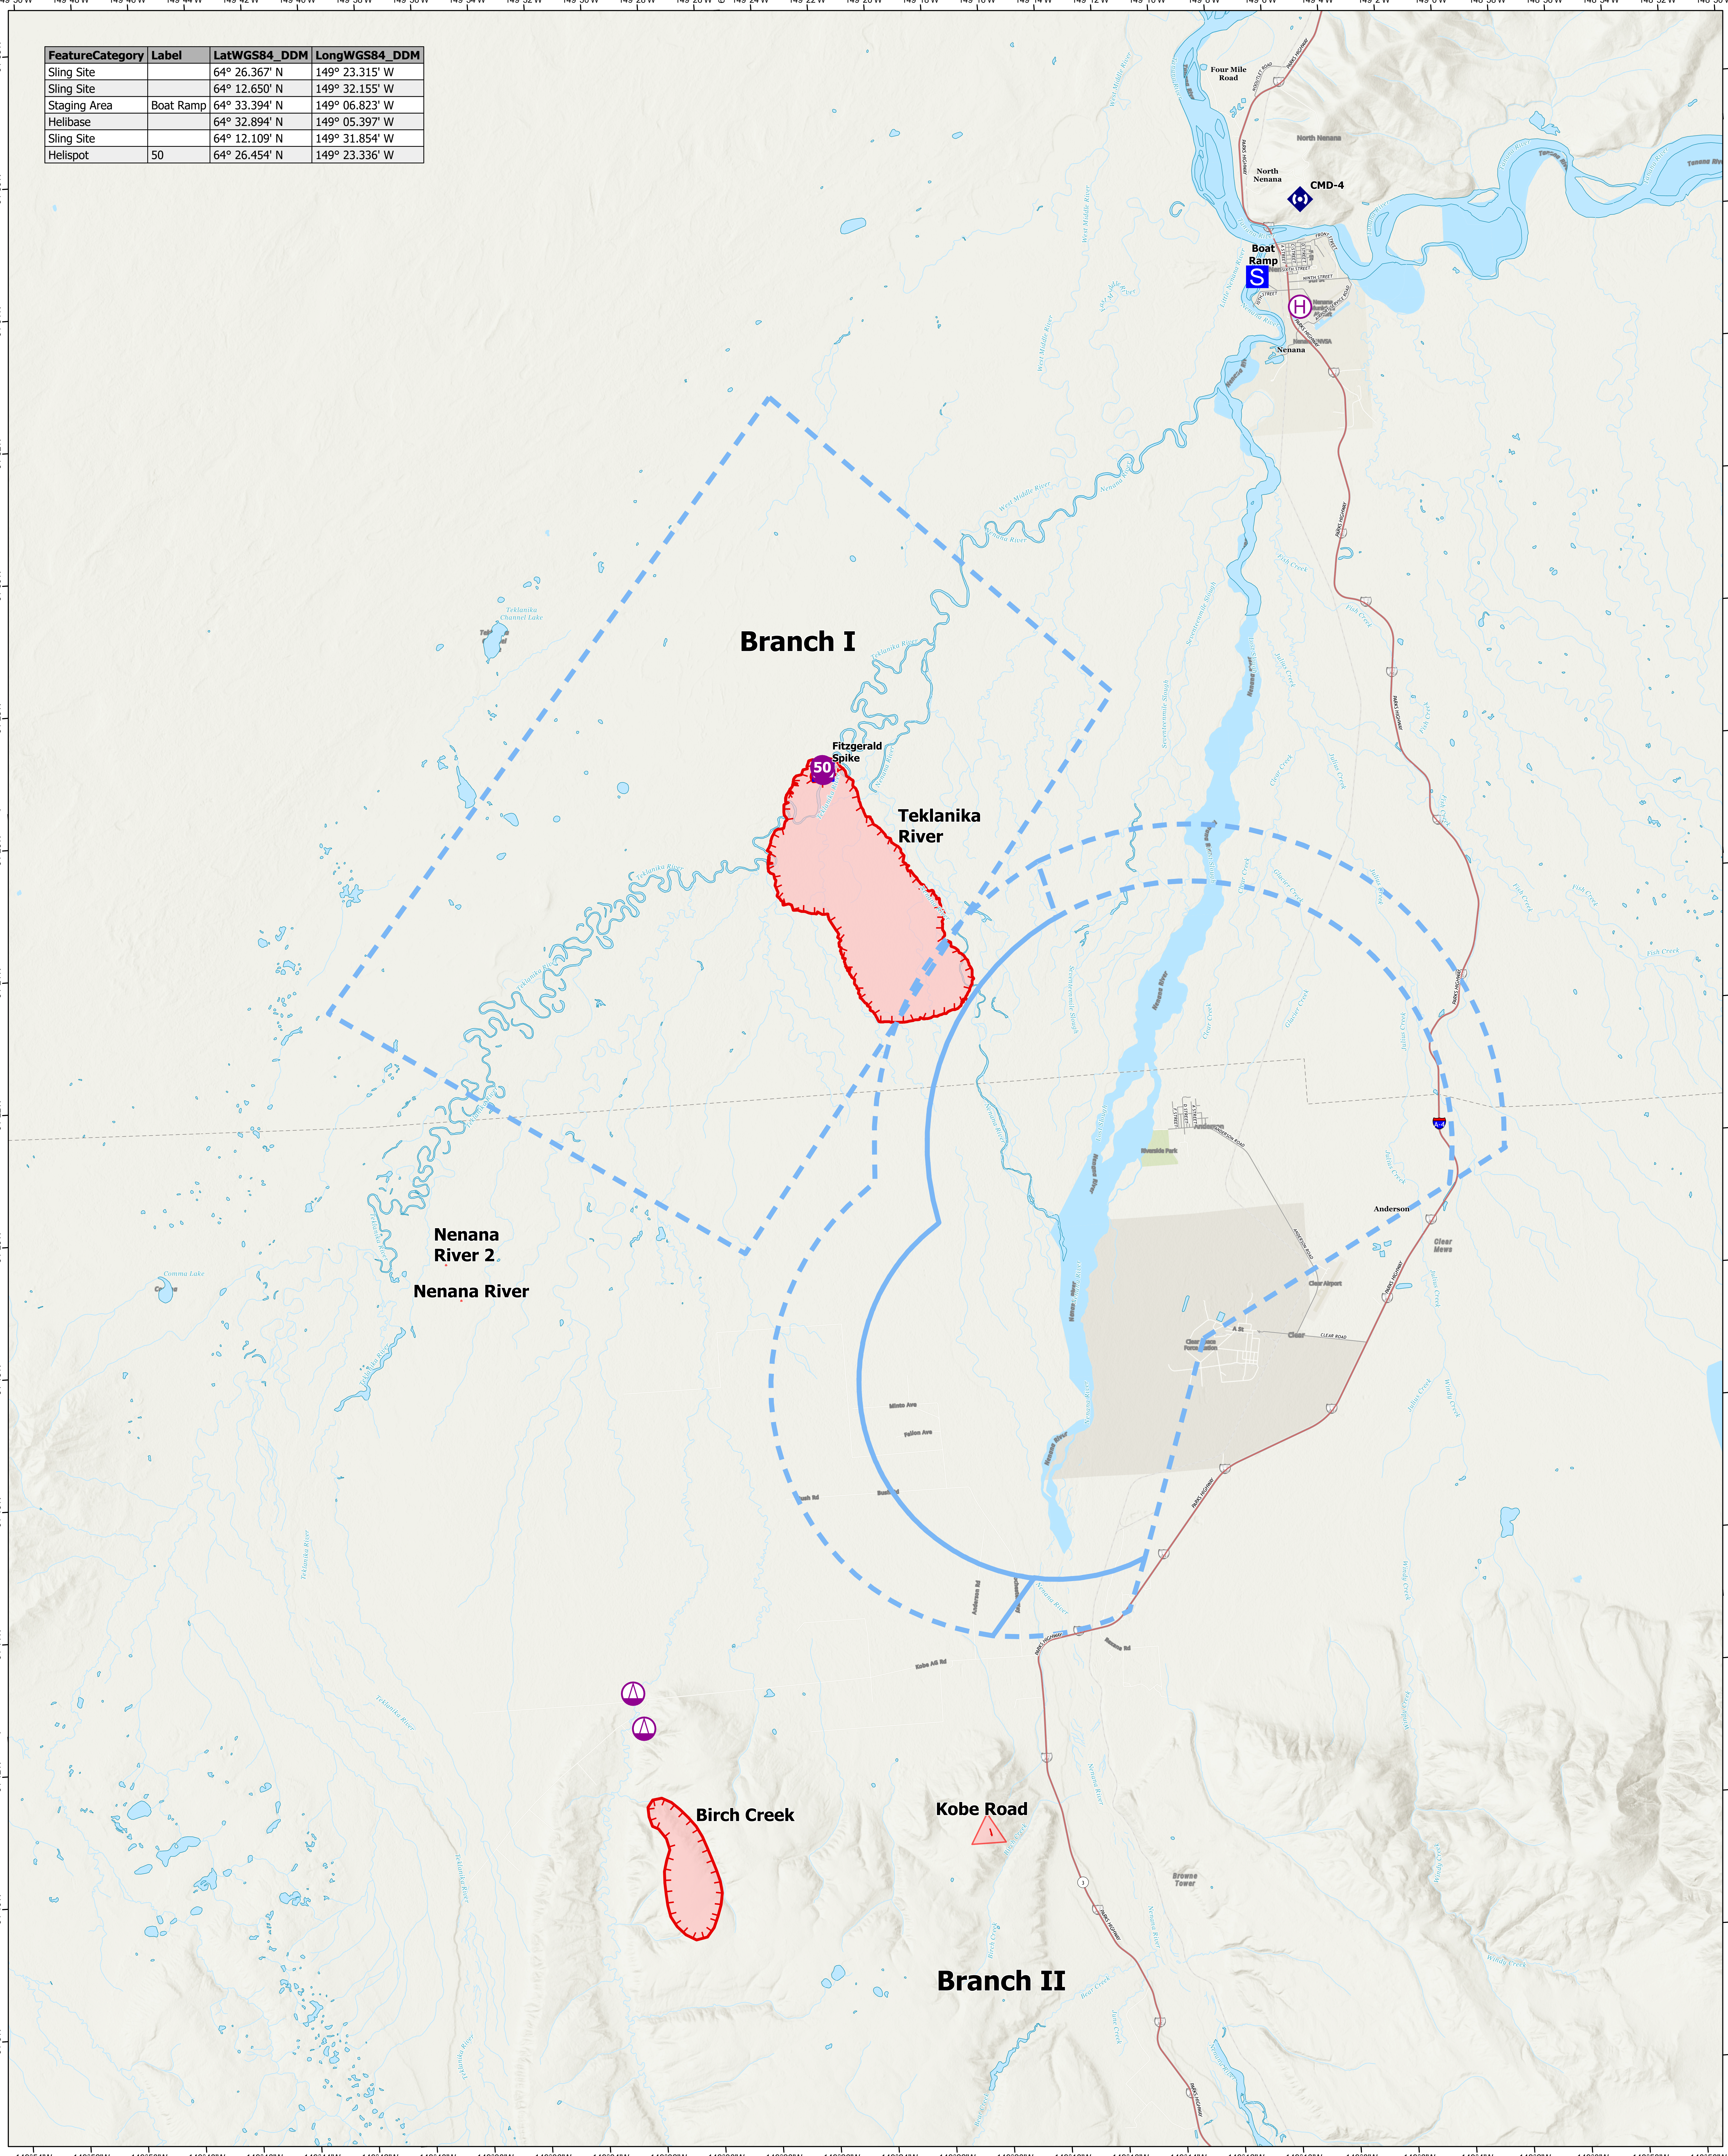

FeatureCategory	Label	LatWGS84_DDM	LongWGS84_DDM
Sling Site		64° 26.367' N	149° 23.315' W
Sling Site		64° 12.650' N	149° 32.155' W
Staging Area	Boat Ramp	64° 33.394' N	149° 06.823' W
Helibase		64° 32.894' N	149° 05.397' W
Sling Site		64° 12.109' N	149° 31.854' W
Helispot	50	64° 26.454' N	149° 23.336' W

- Helispot
- H Helibase
- A Sling Site
- X Camp
- S Staging Area
- Temporary Flight Restriction
- △ Repeater
- △ Uncontained
- Wildfire Daily Fire Perimeter