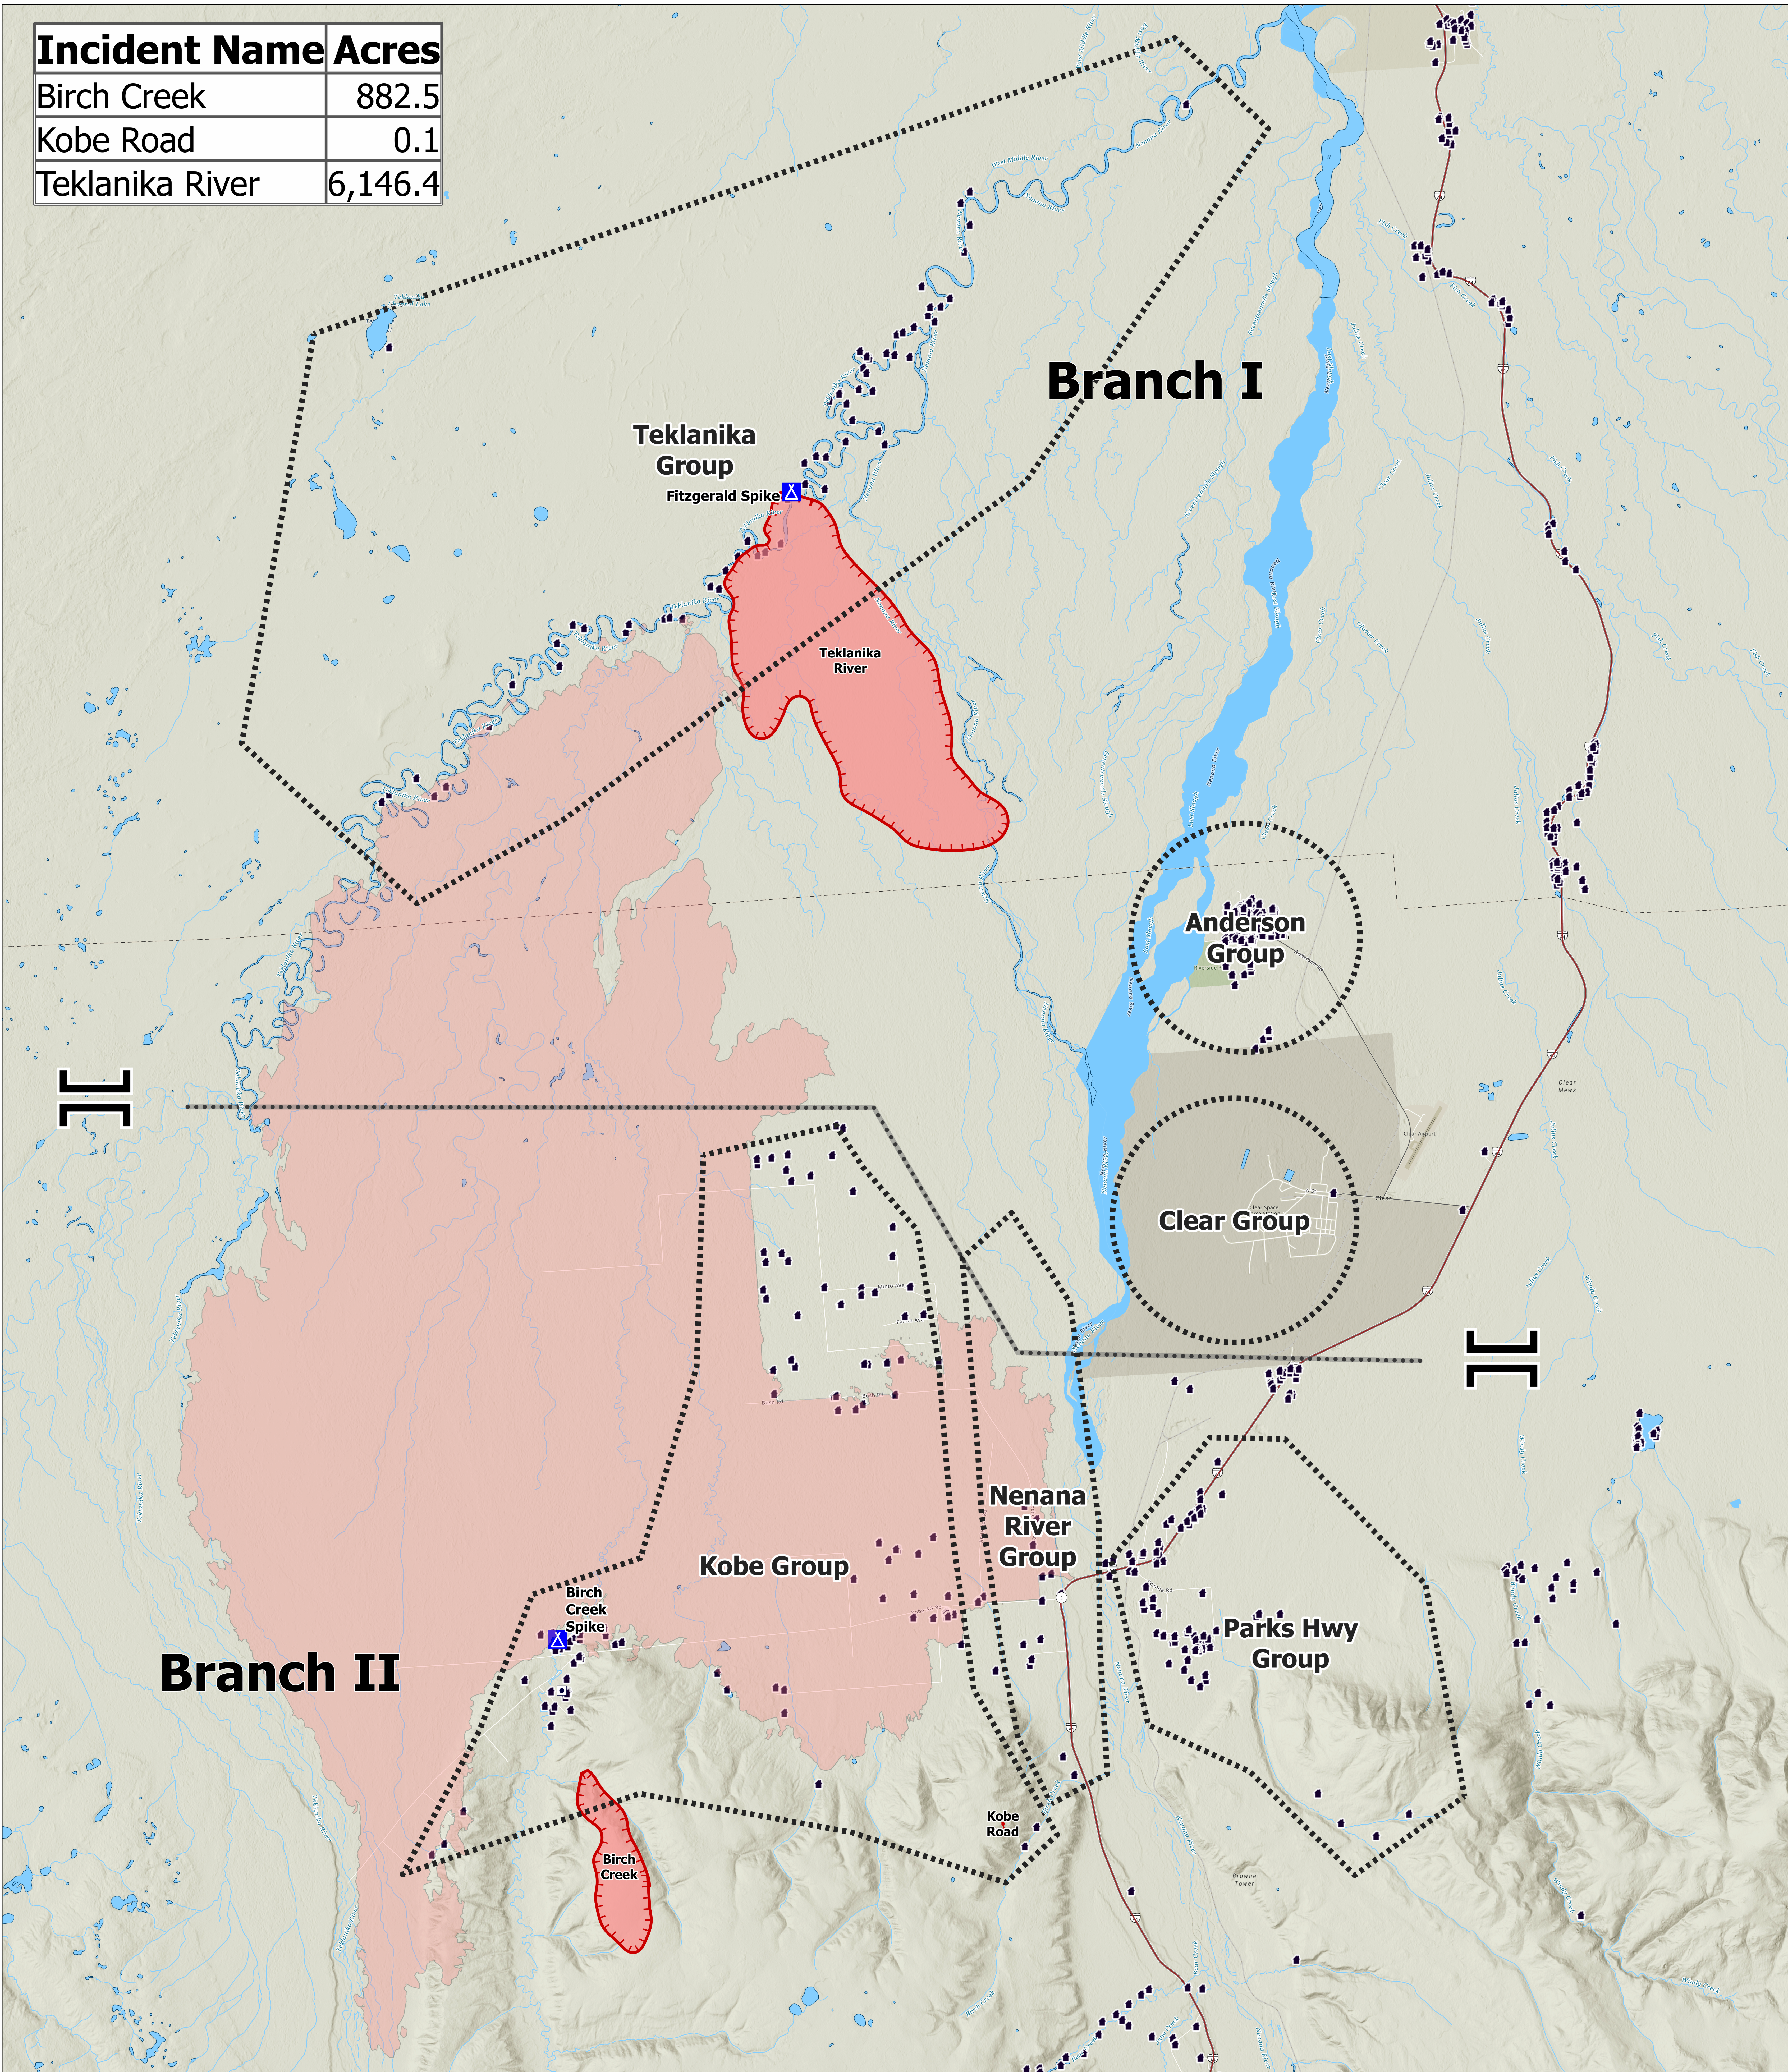

Incident Name	Acres
Birch Creek	882.5
Kobe Road	0.1
Teklanika River	6,146.4

7,029 ac as of 8/1, 1700 Hrs

- Ops Group
- Structure
- Branch Break Line
- Branch Break
- Camp
- Wildfire Daily Fire Perimeter
- Clear Fire